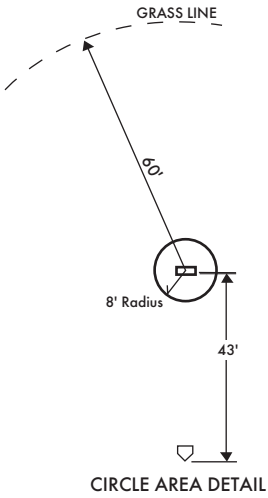

Fast Pitch Softball, College and High School

*for high school fast pitch softball the distance between the pitchers mound and home plate is 46'.

Field marking lines must be drawn.

Field Marking Lines Must Be Drawn