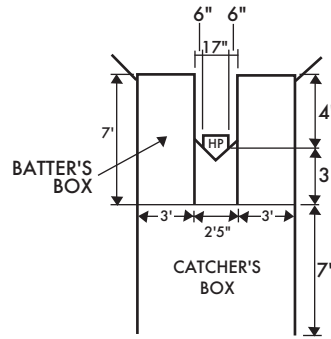

Fast Pitch Softball, College and High School

*for high school fast pitch softball the distance between the pitchers mound and home plate is 46'.

Field marking lines must be drawn.

Field Marking Lines Must Be Drawn