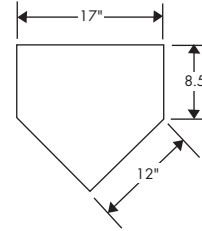

Fast Pitch Softball, College and High School

*for high school fast pitch softball the distance between the pitchers mound and home plate is 46'.

Field marking lines must be drawn.

Field Marking Lines Must Be Drawn