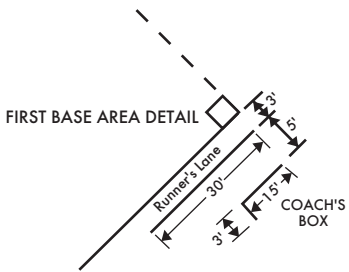

Fast Pitch Softball, College and High School

*for high school fast pitch softball the distance between the pitchers mound and home plate is 46'.

Field marking lines must be drawn.

Field Marking Lines Must Be Drawn