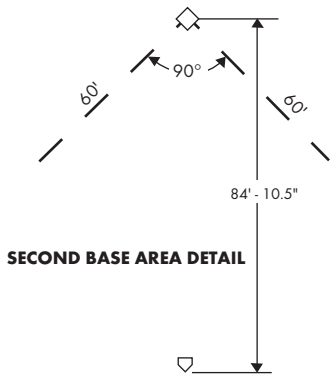

Fast Pitch Softball, College and High School

*for high school fast pitch softball the distance between the pitchers mound and home plate is 46'.

Field marking lines must be drawn.

Field Marking Lines Must Be Drawn