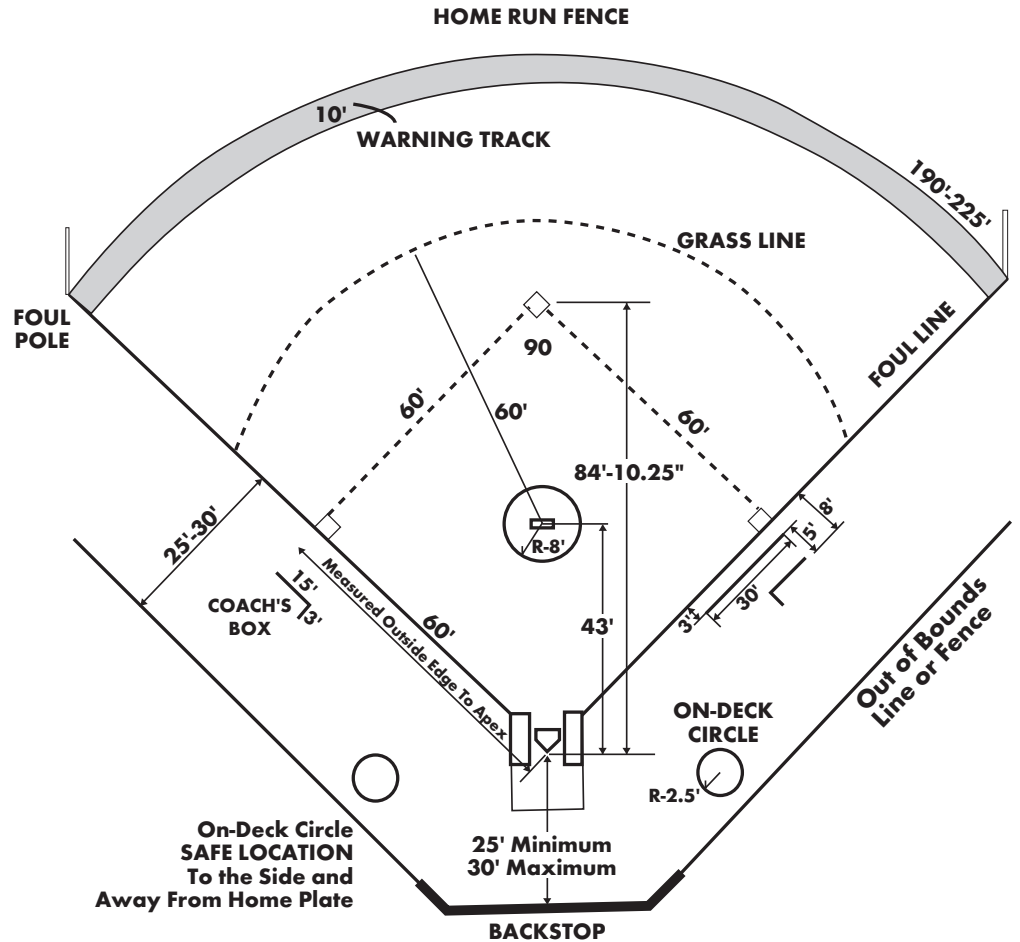

Fast Pitch Softball, College and High School

*for high school fast pitch softball the distance between the pitchers mound and home plate is 46'.

Field marking lines must be drawn.

Field Marking Lines Must Be Drawn