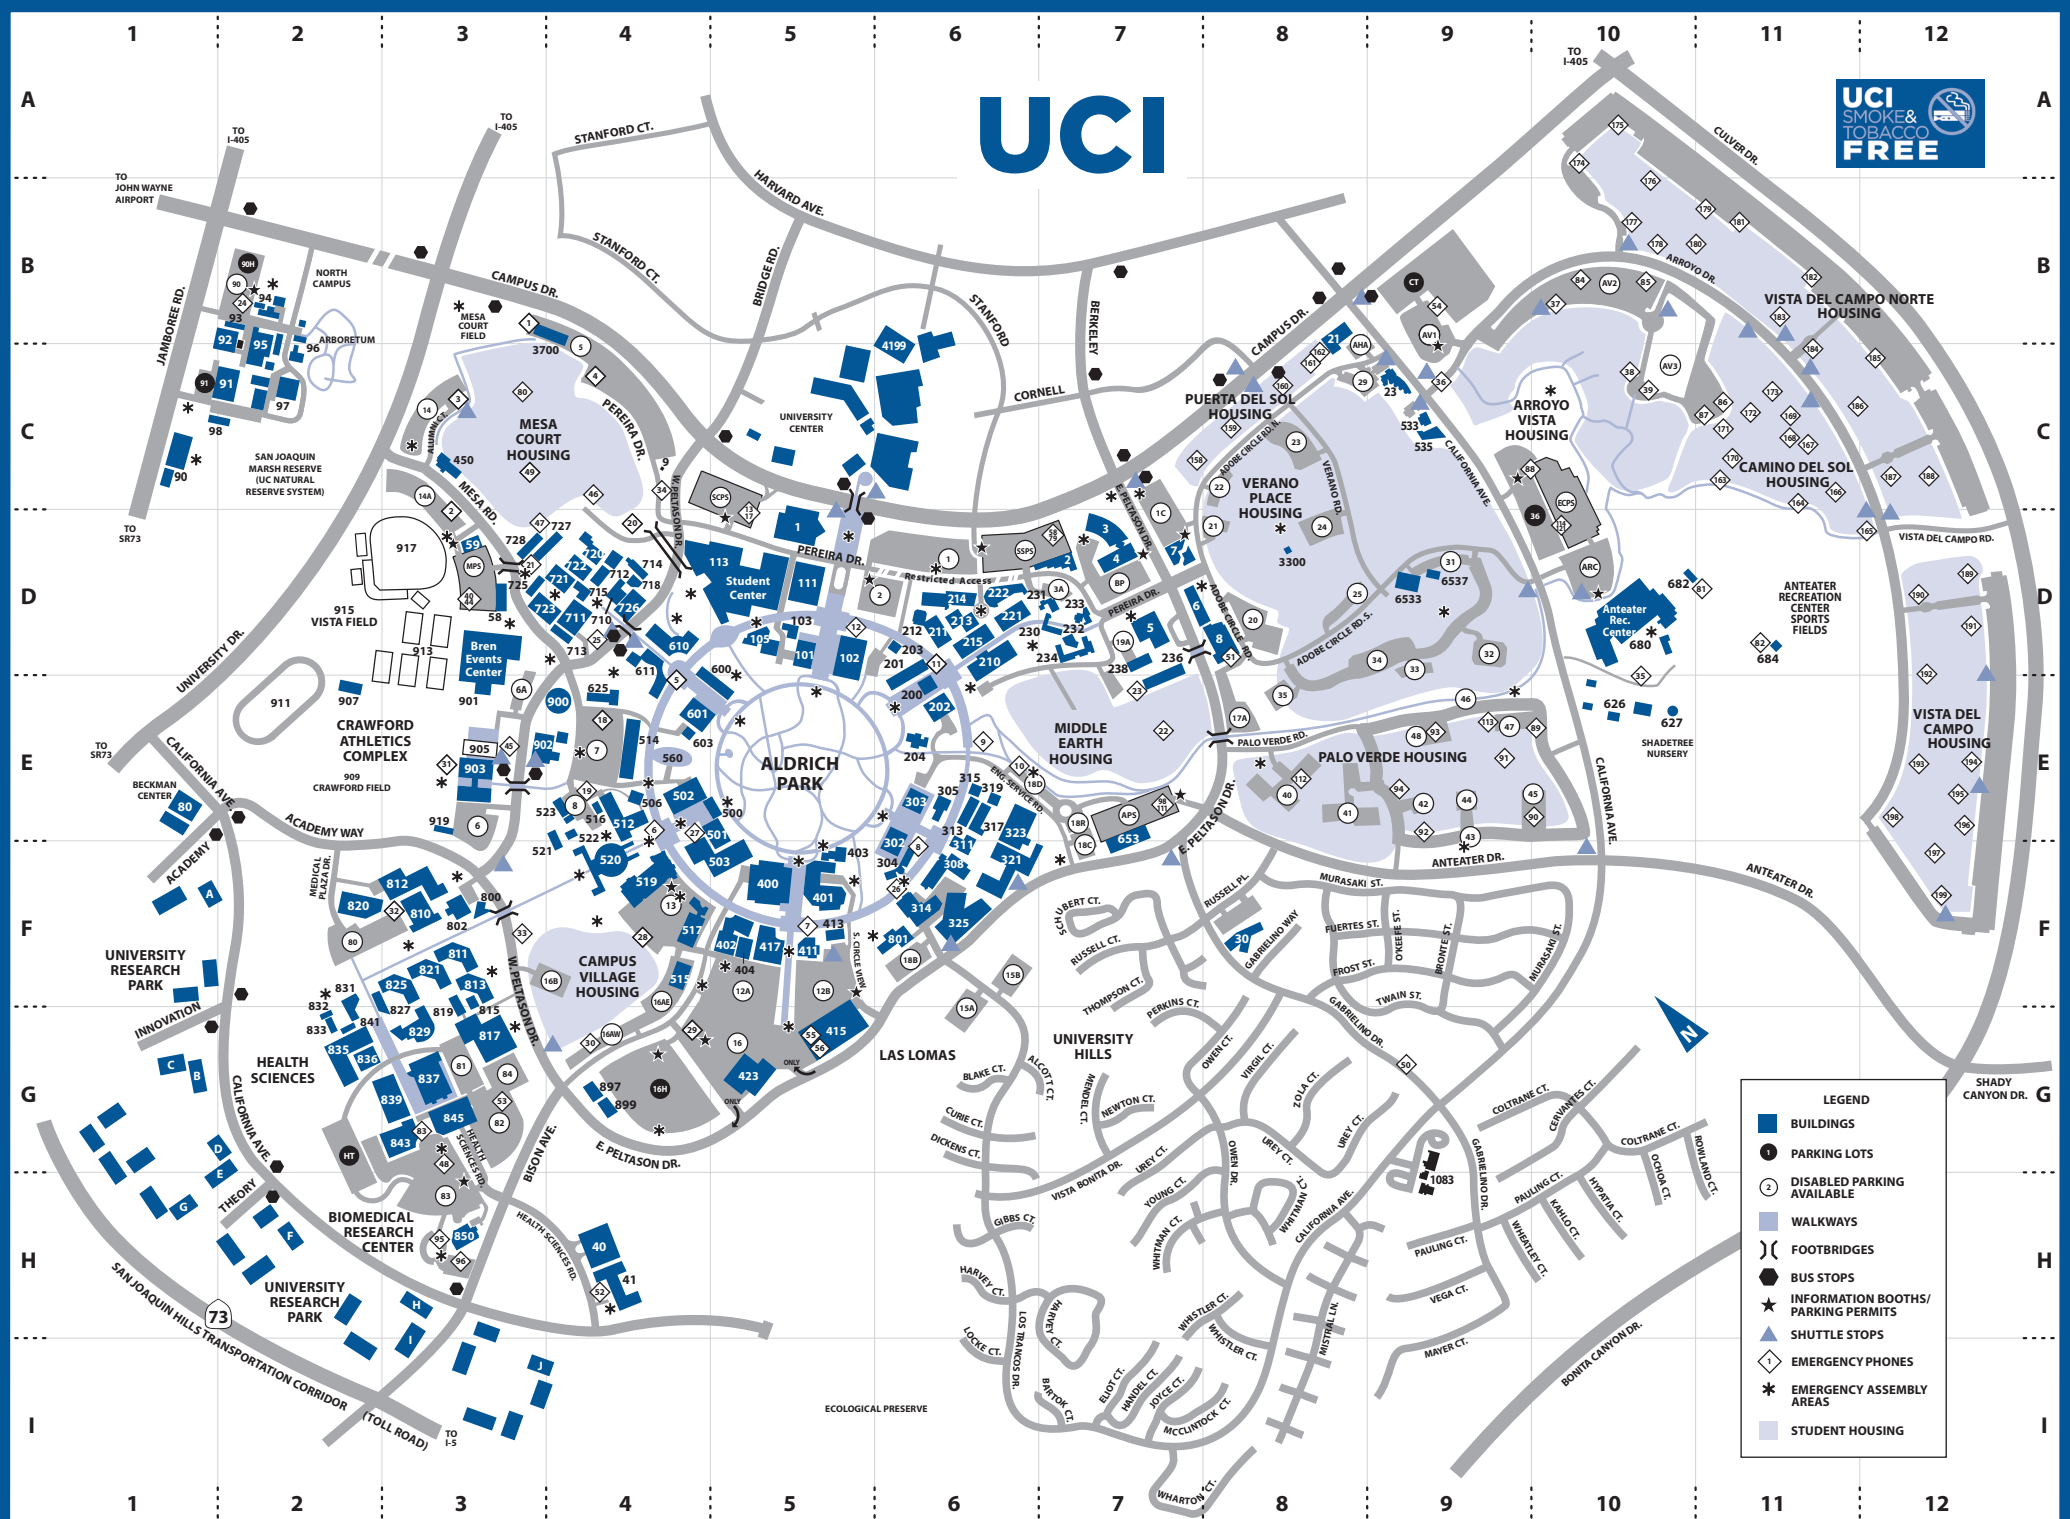

# UCI

LEGEND	
	BUILDINGS
	PARKING LOTS
	DISABLED PARKING AVAILABLE
	WALKWAYS
	FOOTBRIDGES
	BUS STOPS
	INFORMATION BOOTHS/ PARKING PERMITS
	SHUTTLE STOPS
	EMERGENCY PHONES
	EMERGENCY ASSEMBLY AREAS
	STUDENT HOUSING