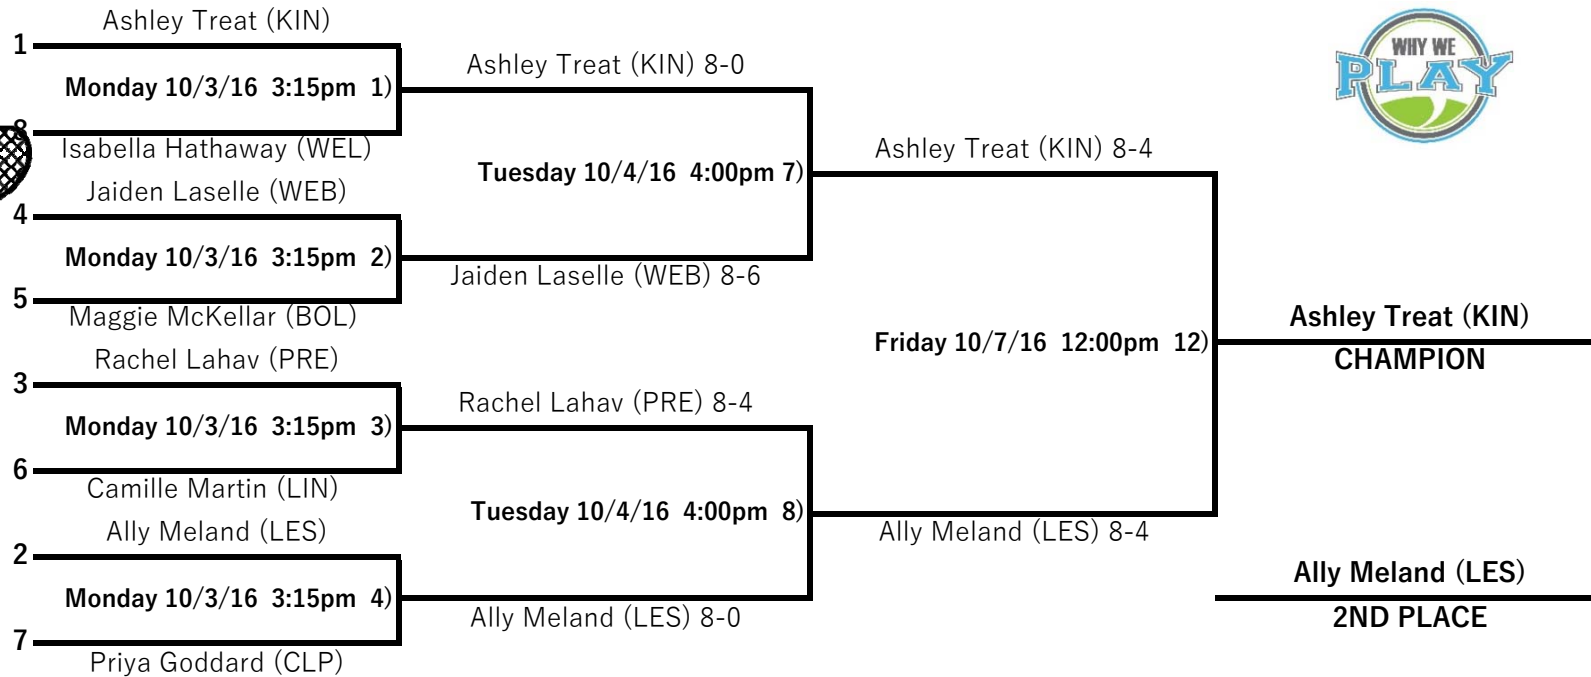

2016 PSD Middle School Varsity Tennis Championship Tournament

Championship Bracket

#3 GIRLS' SINGLES

Consolation Bracket