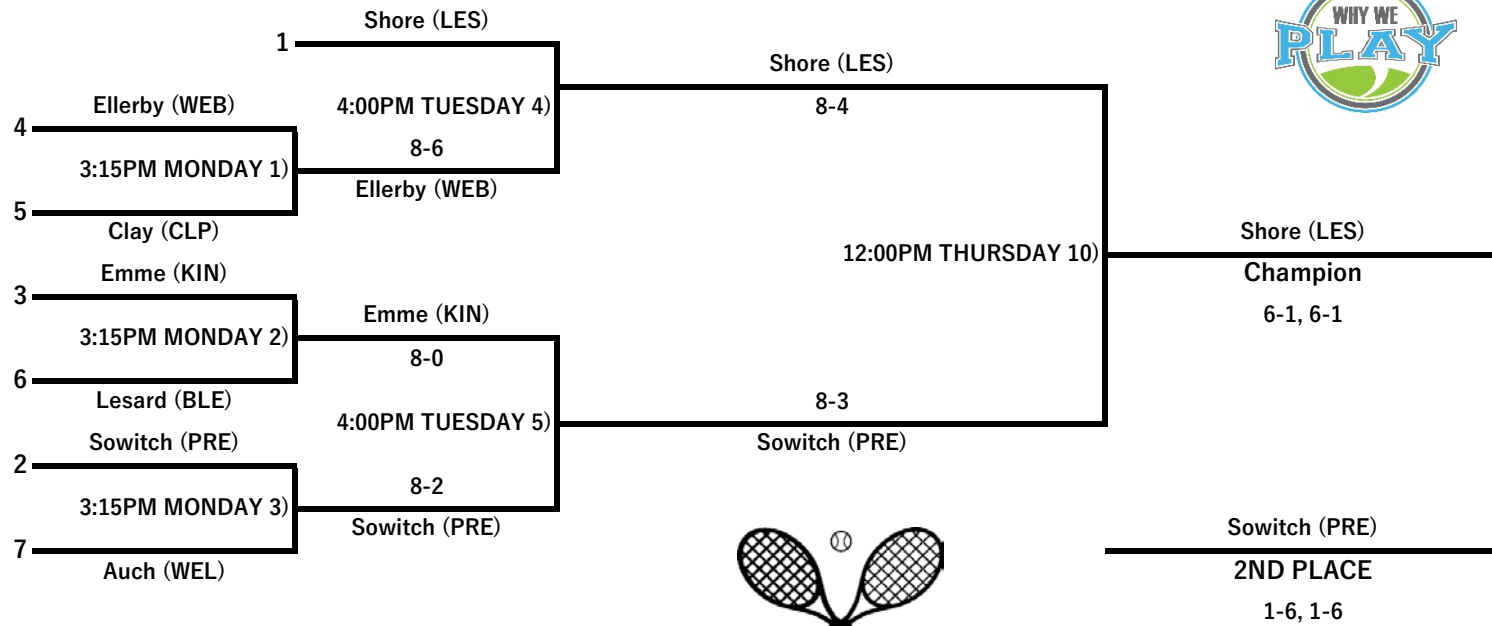

2015 PSD Middle School Varsity Tennis Championship Tournament

#2 GIRLS' SINGLES

Championship Bracket

Consolation Bracket