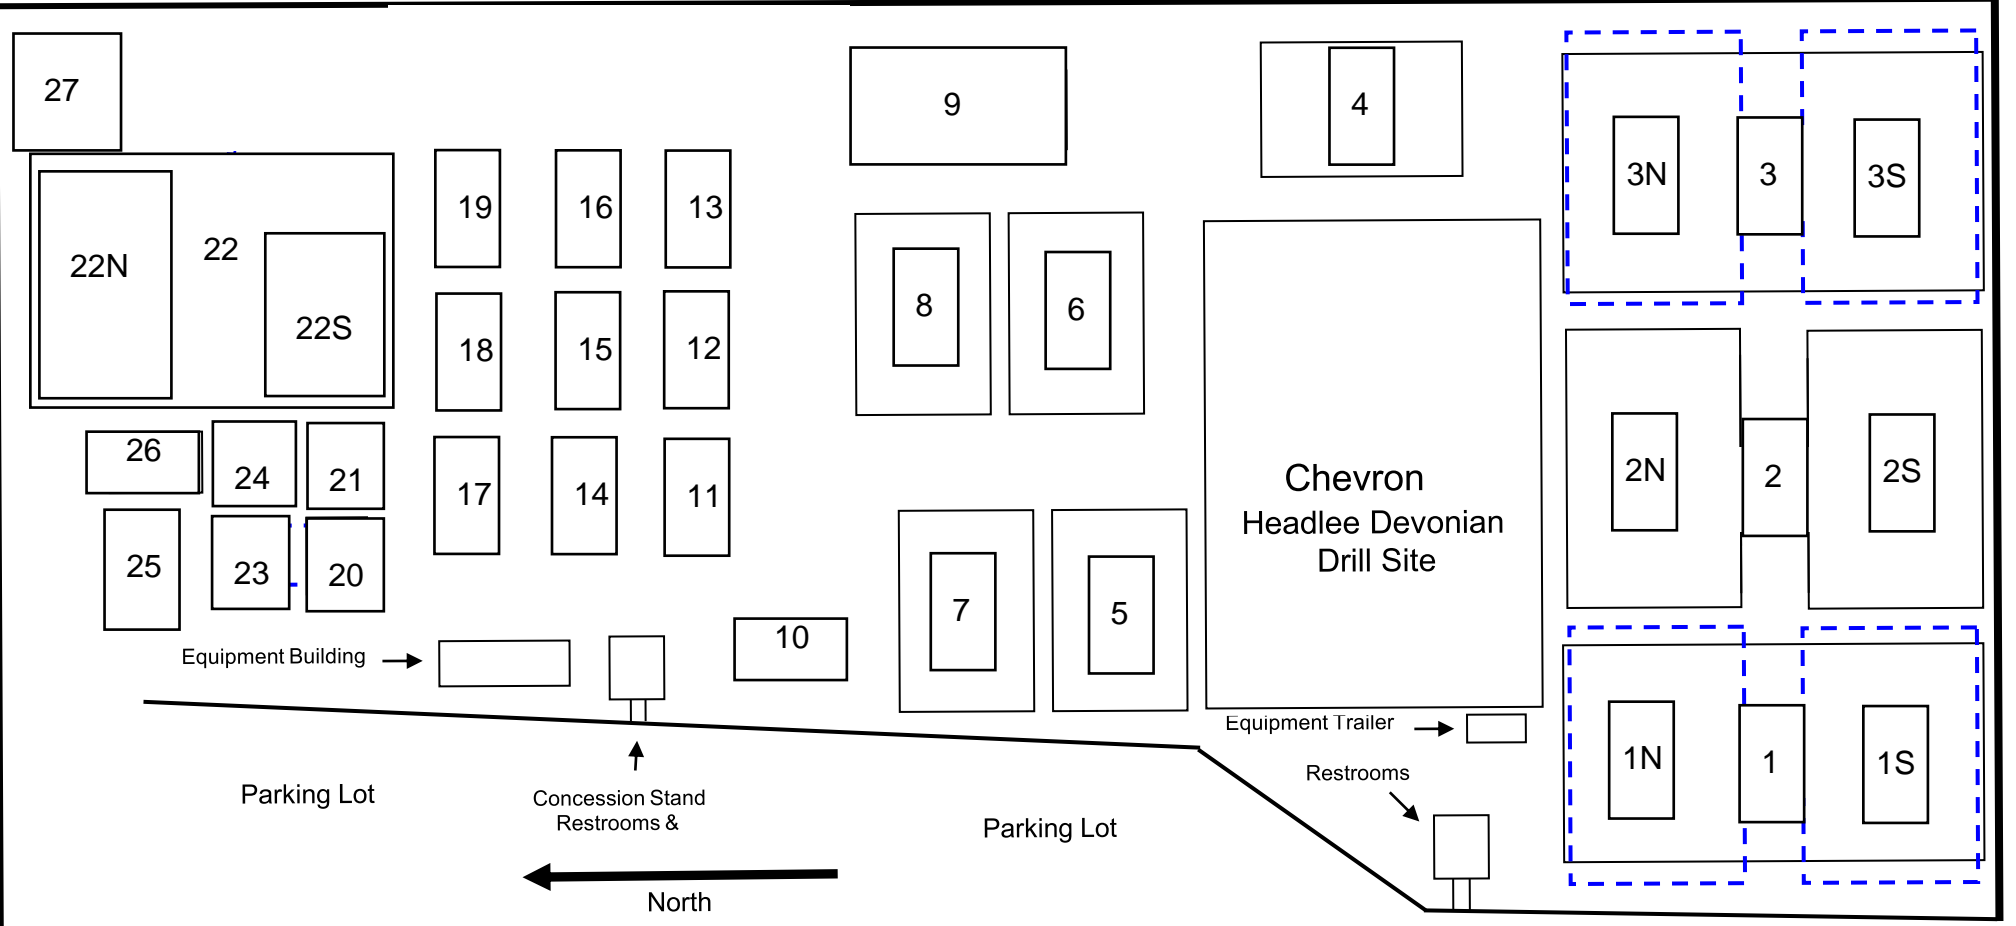

E. Loop 338

SH 191 / E. 42nd Street

No Parking on Street or at Driving Range

UTPB Soccer Complex
Odessa Soccer Association