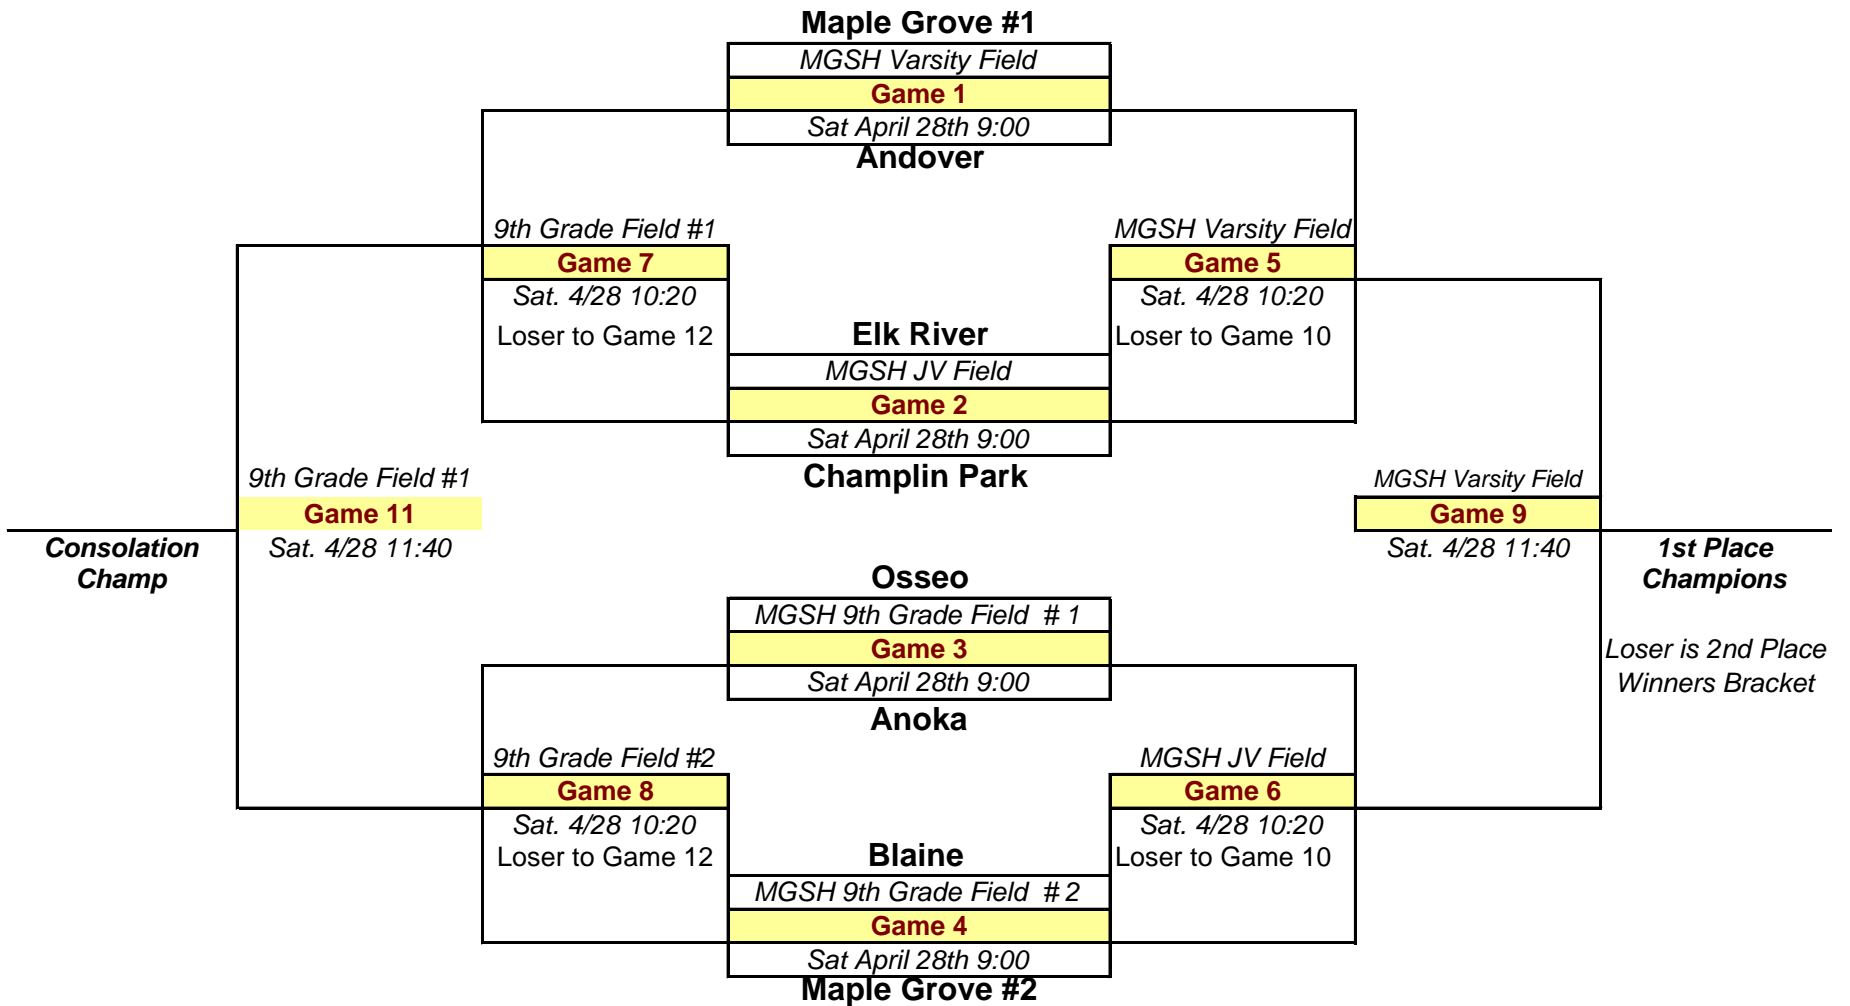

Maple Grove Softball Tournament
Maple Grove "SENIOR High" Tournament
 7000 Hemlock Lane Maple Grove, MN 55369
 B-Squad Tournament/ Soph

GOLD BRACKET

WINNERS BRACKET

CRIMSON BRACKET

Coin flip will be used to determine the home team in each game.

All other games are subject to a time limit: No new inning will start after 70 minutes - time starts when the umpire calls "play ball" prior to the first pitch of the game and ends at the time of the third out of a full inning.
 In the event of a tie, International Tie Breaker Rule will be used - start with the player who completed the last official at bat, as a base runner on second base.