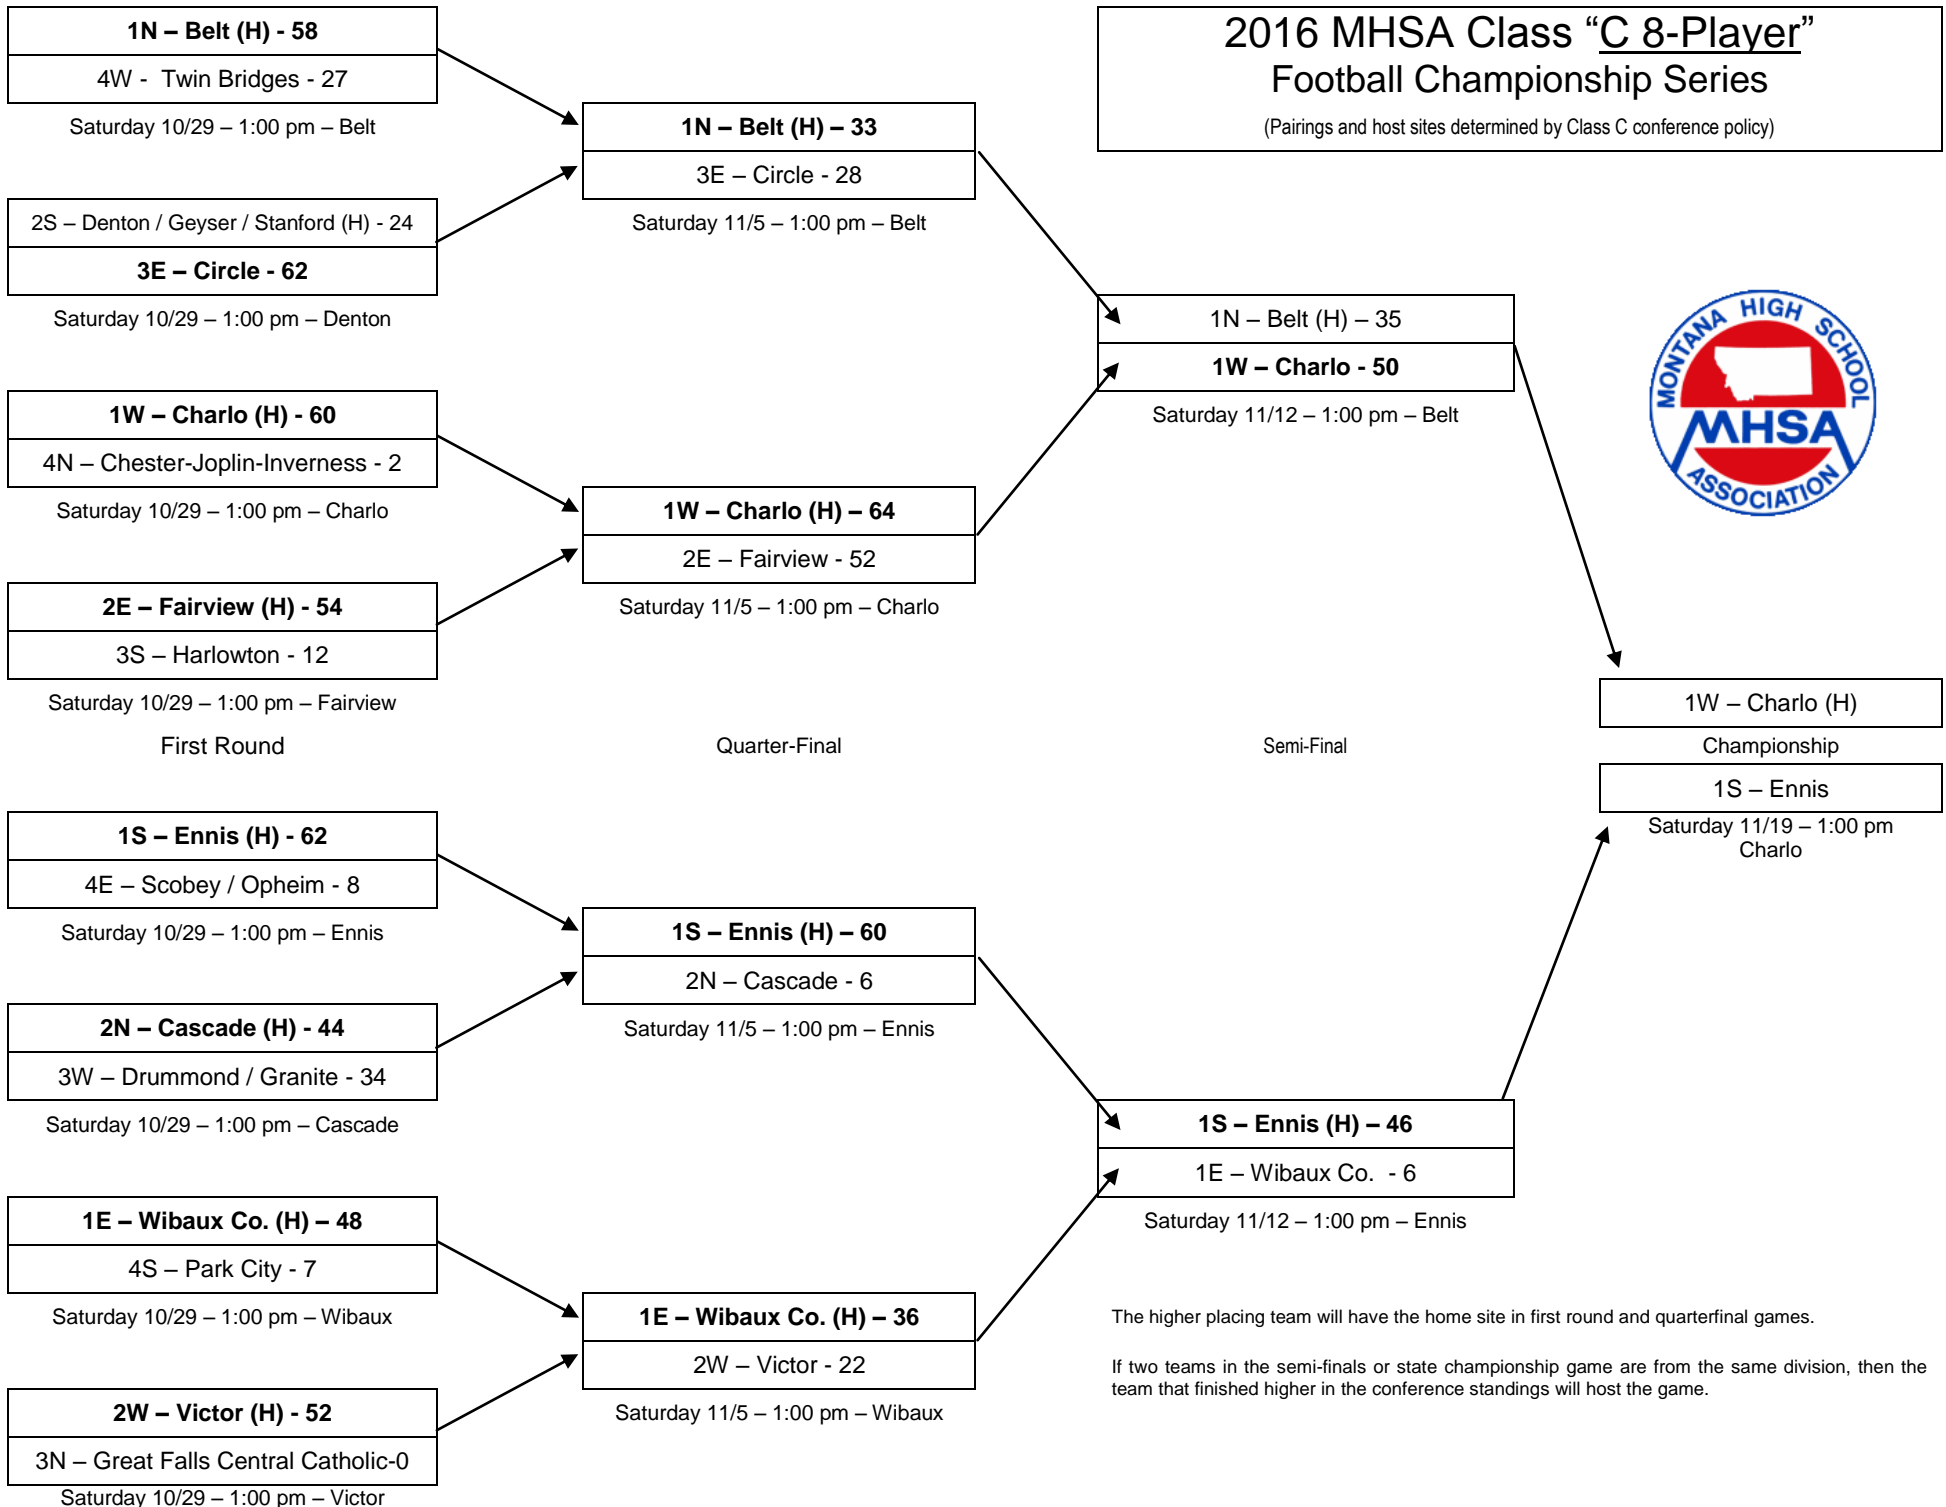

# 2016 MHSА Class “C 8-Player” Football Championship Series

(Pairings and host sites determined by Class C conference policy)

The higher placing team will have the home site in first round and quarterfinal games.

If two teams in the semi-finals or state championship game are from the same division, then the team that finished higher in the conference standings will host the game.