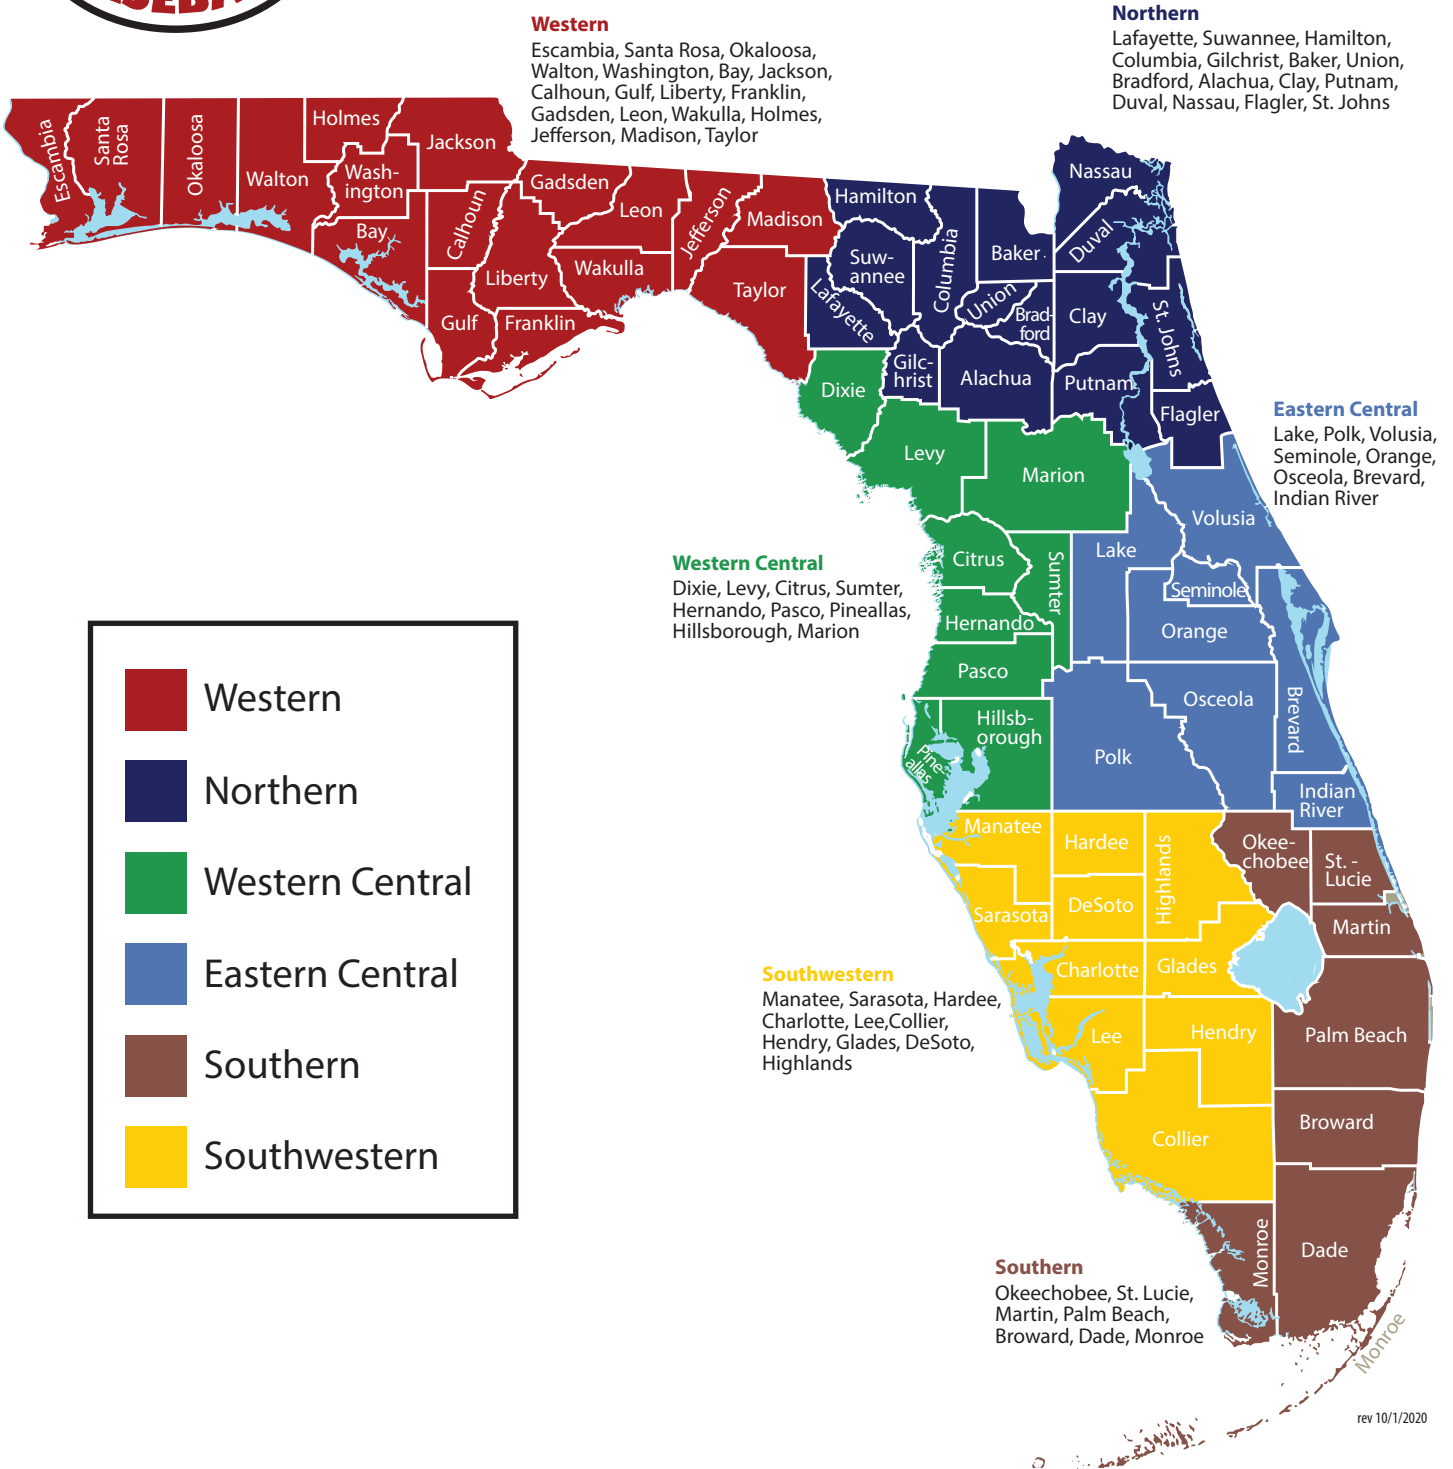

THE AMERICAN LEGION FLORIDA BASEBALL ORGANIZATION MAP

	Western
	Northern
	Western Central
	Eastern Central
	Southern
	Southwestern

rev 10/1/2020