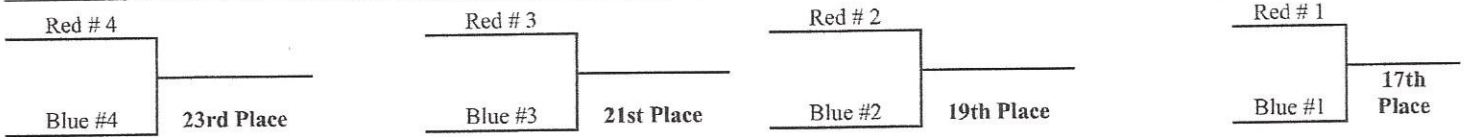

### Pool B

**Pool C**

\* True 2nd ONLY if 2nd and 3rd have not met.

**Pool D**

\* True 2nd ONLY if 2nd and 3rd have not met.

**GOLD POOL**

**SILVER POOL**

**PLACEMENT MATCHES BASED ON GOLD/SILVER POOL FINISH**

**BRONZE POOL**

**COPPER POOL**

**PLACEMENT MATCHES BASED ON BRONZE/COPPER POOL FINISH**

**RED POOL**

**BLUE POOL**

**PLACEMENT MATCHES BASED ON RED/BLUE POOL FINISH**

**GREEN POOL**

**YELLOW POOL**

**PLACEMENT MATCHES BASED ON GREEN/YELLOW POOL FINISH**

## Pool A (Flow Map)

Bracket Type

Pool A Place	Chart	Seed	
1st	Gold /Silver Pool	1	(delete)
2nd	Gold /Silver Pool	7	(delete)
3rd	Bronze/Copper Pool	1	(delete)
4th	Bronze/Copper Pool	7	(delete)
5th	Red/Blue Pool	1	(delete)
6th	Red/Blue Pool	7	(delete)
7th	Green/Yellow	1	(delete)
8th	Green/Yellow	7	(delete)