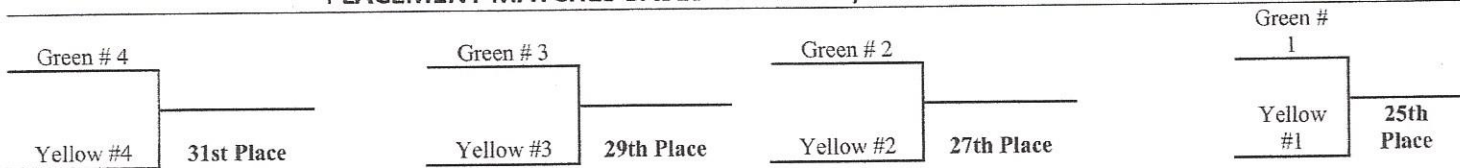

### Pool B

**Pool C**

\* True 2nd ONLY if 2nd and 3rd have not met.

**Pool D**

\* True 2nd ONLY if 2nd and 3rd have not met.

**GOLD POOL**

**SILVER POOL**

**PLACEMENT MATCHES BASED ON GOLD/SILVER POOL FINISH**

**BRONZE POOL**

**COPPER POOL**

**PLACEMENT MATCHES BASED ON BRONZE/COPPER POOL FINISH**

**RED POOL**

**BLUE POOL**

**PLACEMENT MATCHES BASED ON RED/BLUE POOL FINISH**

**GREEN POOL**

**YELLOW POOL**

**PLACEMENT MATCHES BASED ON GREEN/YELLOW POOL FINISH**

## Pool A (Flow Map)

Bracket Type

Pool A Place	Chart	Seed	
1st	Gold /Silver Pool	1	(delete)
2nd	Gold /Silver Pool	7	(delete)
3rd	Bronze/Copper Pool	1	(delete)
4th	Bronze/Copper Pool	7	(delete)
5th	Red/Blue Pool	1	(delete)
6th	Red/Blue Pool	7	(delete)
7th	Green/Yellow	1	(delete)
8th	Green/Yellow	7	(delete)