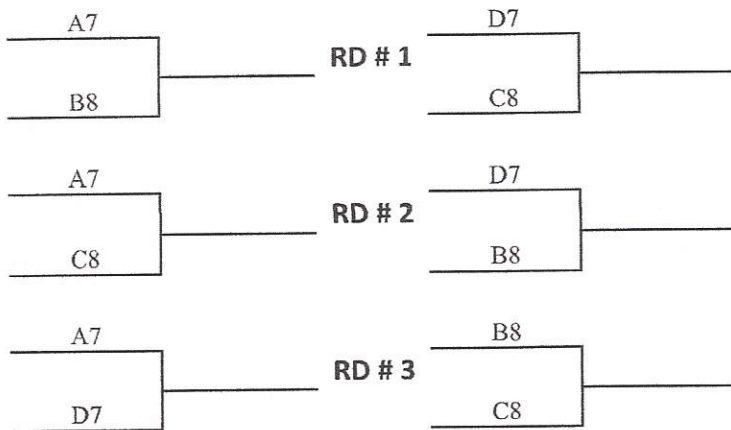

### Pool B

**Pool C**

\* True 2nd ONLY if 2nd and 3rd have not met.

**Pool D**

\* True 2nd ONLY if 2nd and 3rd have not met.

**GOLD POOL**

**SILVER POOL**

**PLACEMENT MATCHES BASED ON GOLD/SILVER POOL FINISH**

**BRONZE POOL**

**COPPER POOL**

**PLACEMENT MATCHES BASED ON BRONZE/COPPER POOL FINISH**

**RED POOL**

**BLUE POOL**

**PLACEMENT MATCHES BASED ON RED/BLUE POOL FINISH**

**GREEN POOL**

**YELLOW POOL**

## Pool A (Flow Map)

Bracket Type

Pool A Place	Chart	Seed	
1st	Gold /Silver Pool	1	(delete)
2nd	Gold /Silver Pool	7	(delete)
3rd	Bronze/Copper Pool	1	(delete)
4th	Bronze/Copper Pool	7	(delete)
5th	Red/Blue Pool	1	(delete)
6th	Red/Blue Pool	7	(delete)
7th	Green/Yellow	1	(delete)
8th	Green/Yellow	7	(delete)