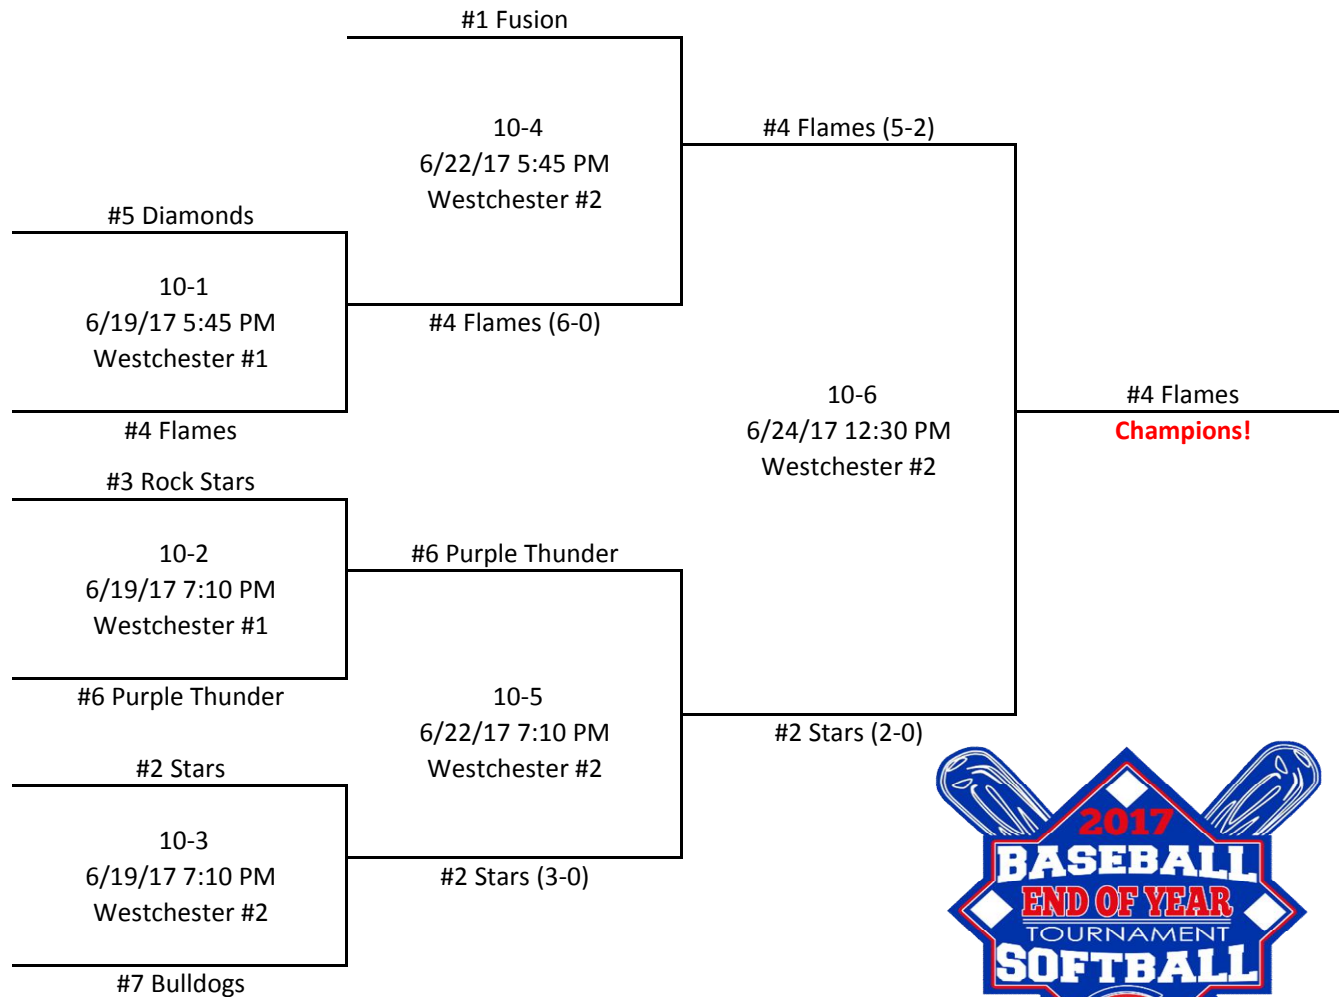

10U

Softball

Platinum Bracket

Last Updated: 6/24/17 8:33 PM