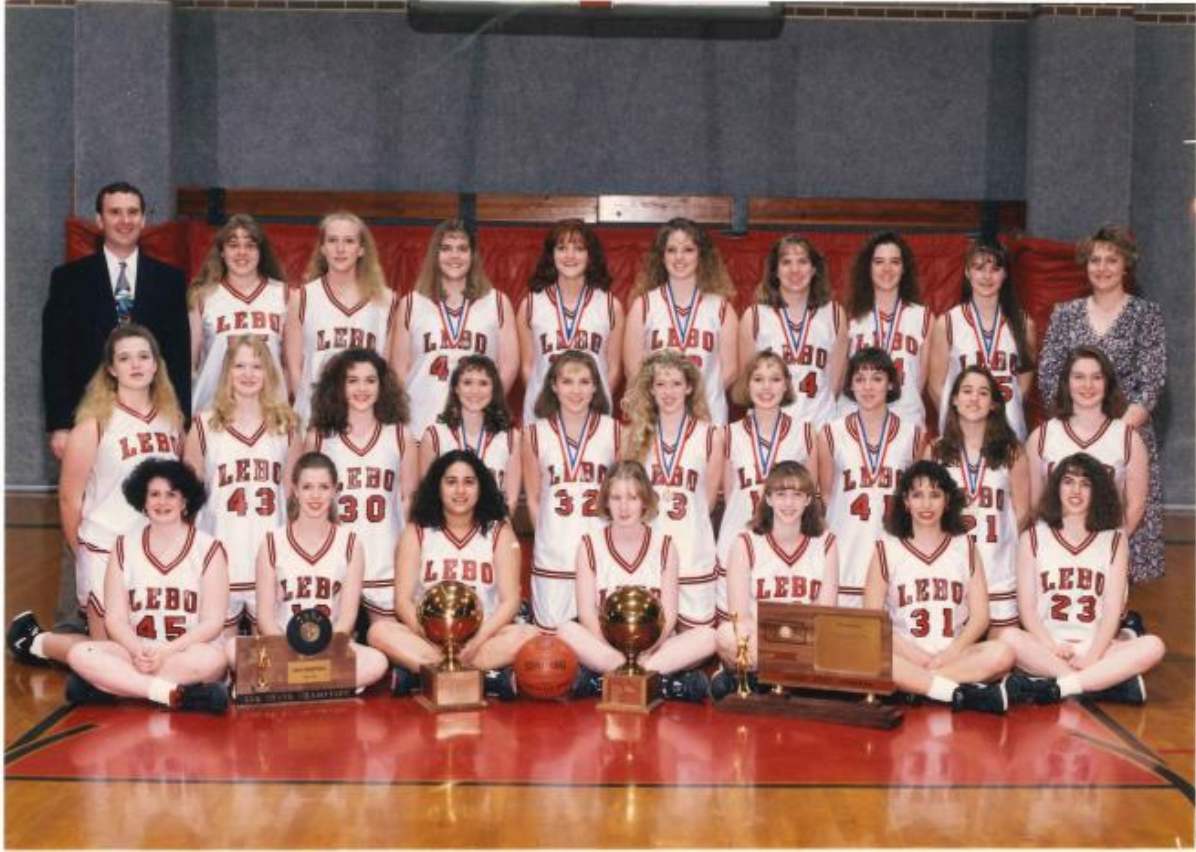

**KANSAS BASKETBALL COACHES ASSOCIATION
HALL OF FAME
2017**

**1994 Class 2A State Champions
Lebo Lady Wolves
26-0**

Front Row - Megan Evans, Alice Mura, Sarah Ramirez, Jenny Durow, Cyndi Wolf, Jennifer LaBarge, Amanda Knight.
Middle Row - Kori Smith, Celina Wilson, Shawna Bowers, Stefanie Vannocker, Dedra Davies, Amy Price, Emily Criqui, Sharla Rowley, Jill Hanlon, Jennifer Schlobohm
Top Row - Head Coach Bill Nienstedt, Jill Jones, Alicia Christiansen, Amanda Thorne, Brooke Benedict, Carissa Smith, Kari Bitler, Jessi Jones, Tracy Kitson, Assistant Coach Lori Heins

**1st Undefeated Team In School History.
Lyon County League Champions
Lyon County League Tournament Champions
Defeated Hill City, Moundridge, and Southwestern Heights
To Win The State Championship**