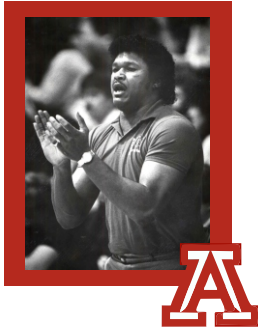

Kansas Basketball Coaches Association

Hall of Fame 2017

Matthew "Chic" Downing

Atchison High School
Boy's Basketball
(1974-1991)

Coaching Achievements

- (4) State Championships (1976, 1985, 1986, 1988)
- (2) State Runner-Up (1983, 1987)
- (2) 3rd Place Finishes (1975, 1989)
- Most Career wins at AHS (255)
- ONLY KS. Grand State Tourney 2nd Place (1976)
- 2-time KBCA Coach of the Year (1985, 1988)
- Wichita Eagle Coach of the Year (1986)

Matthew "Chic" Downing, born November 19, 1949.

A proud native of Atchison Kansas.

He is widely recognized as one of the best athletes and coaches from the great state of Kansas. He is a graduate of Atchison High School and Benedictine College. While attending AHS, he was named to the Kansas All-State Basketball Team in 1968.

He stayed at home to play 4 seasons at Benedictine College.

There he was a perennial NAIA All-American. He finished his career as the schools All-Time leading scorer with (2042 career points). A record that still stands today.