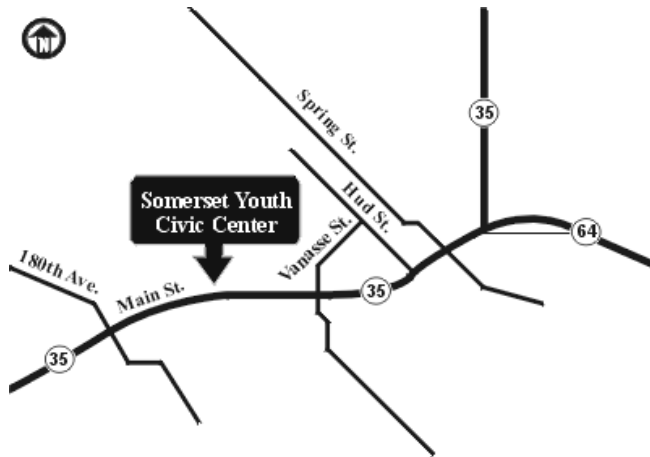

Somerset Ice Arena
529 Main St.
Somerset, WI 54025
715-247-4445

©2008 arenamaps.com

FROM I-94: Take the Hudson, WI exit (Hwy 35N) through downtown Hudson. Go 8 miles and take the Somerset exit (Business/64). Take a left at top of ramp & Somerset is 3 miles. Turn left on frontage road after First National Community Bank. You will also see a Floatrite Park sign there as well.

FROM STILLWATER, MN: Hwy 36 into downtown Stillwater, cross bridge into WI (Hwy 35/64). Go 5 miles and take Somerset exit (Business/64). Take a left at top of ramp & Somerset is 3 miles. Turn left on frontage road after First National Bank. You will also see a Floatrite Park sign there as well.

Hudson Civic Center Ice Arena

1820 Hanley Rd.
Hudson, WI 54016
715-386-3535

Driving Instructions:

I-94 to Exit 2. South on Carmichael to Hanley Rd. West on Hanley, about 1/4 mile to arena. Hudson Center is located on the left side (.5 block past O'Keefe Rd.) heading west on Hanley Rd.

From Minneapolis: I-35W north approx. 5 miles to Rt-36 East (exit 23B). Proceed east on Rt-36 approx. 17 miles to Rt-5 (Stillwater Blvd.). Turn left on Stillwater Blvd. (Rt-5) and proceed northeast approx. 0.3 mile to Curve Crest Blvd. Turn right on Curve Crest Blvd. and proceed east a short distance (approx. 300 feet) to Market Drive. Turn left on Market Dr. and proceed north approx. 0.2 mile to arena on the right.