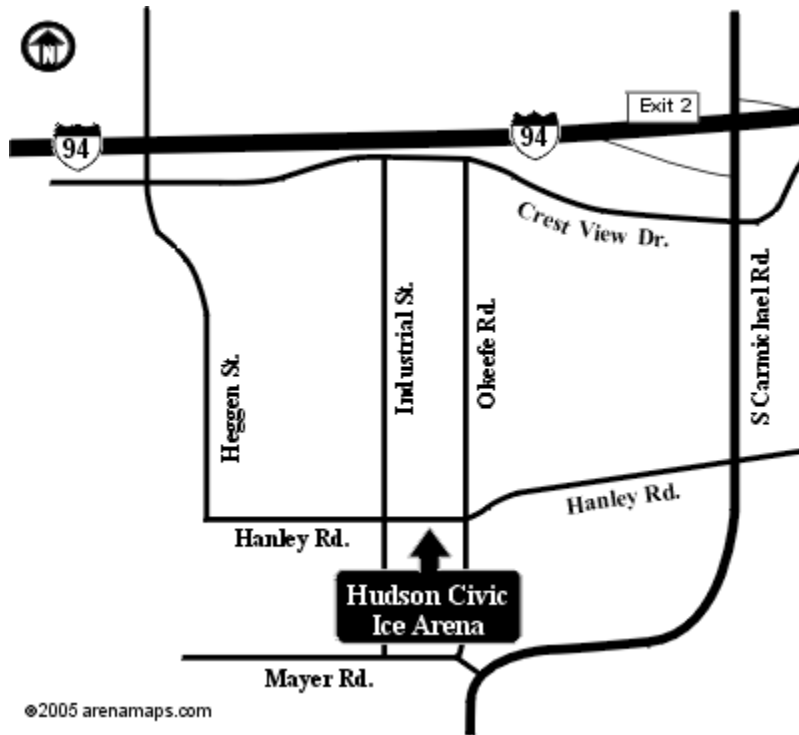

Somerset Ice Arena
529 Main St.
Somerset, WI 54025
715-247-4445

©2008 arenamaps.com

FROM I-94: Take the Hudson, WI exit (Hwy 35N) through downtown Hudson. Go 8 miles and take the Somerset exit (Business/64). Take a left at top of ramp & Somerset is 3 miles. Turn left on frontage road after First National Community Bank. You will also see a Floatrite Park sign there as well.

FROM STILLWATER, MN: Hwy 36 into downtown Stillwater, cross bridge into WI (Hwy 35/64). Go 5 miles and take Somerset exit (Business/64). Take a left at top of ramp & Somerset is 3 miles. Turn left on frontage road after First National Bank. You will also see a Floatrite Park sign there as well.

Hudson Civic Center Ice Arena

1820 Hanley Rd.
Hudson, WI 54016
715-386-3535

Driving Instructions:

I-94 to Exit 2. South on Carmichael to Hanley Rd. West on Hanley, about 1/4 mile to arena. Hudson Center is located on the left side (.5 block past O'Keefe Rd.) heading west on Hanley Rd.

From Minneapolis: I-35W north approx. 5 miles to Rt-36 East (exit 23B). Proceed east on Rt-36 approx. 17 miles to Rt-5 (Stillwater Blvd.). Turn left on Stillwater Blvd. (Rt-5) and proceed northeast approx. 0.3 mile to Curve Crest Blvd. Turn right on Curve Crest Blvd. and proceed east a short distance (approx. 300 feet) to Market Drive. Turn left on Market Dr. and proceed north approx. 0.2 mile to arena on the right.