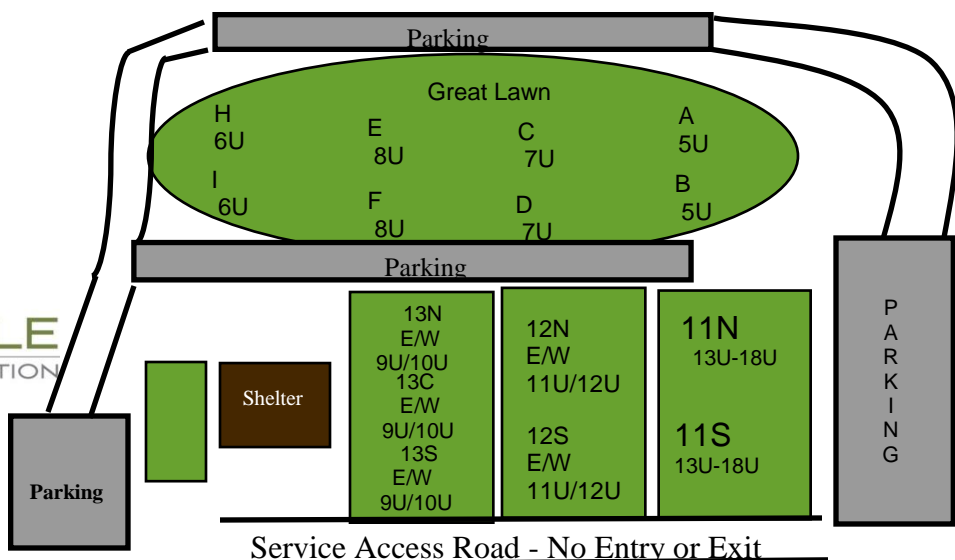

COQUILLE
PARKS & RECREATION

Keep playing!

Service Access Road - No Entry or Exit

O
F
F
I
C
E

BOOTLEGGER RD. - HWY 1085