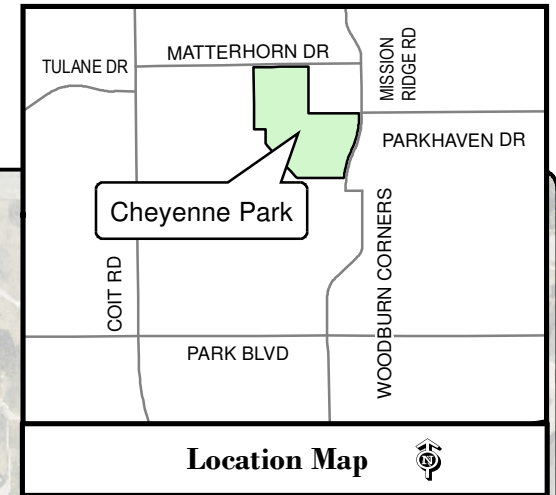

Plano Labor Day Classic XXXVIII
Cheyenne Park
2501 Mission Ridge Road

T:\naB 8/23/2018 L:\worduser\Athletics\MXDs\CheyennePark\LaborDayClassic.mxd

Note: This map is for abstract purposes only. Map is void after Sept. 5, 2018
Field use by schedule or reservation only.

Parking is limited...Please carpool.
Thank you for not parking on streets and respecting neighborhood integrity.