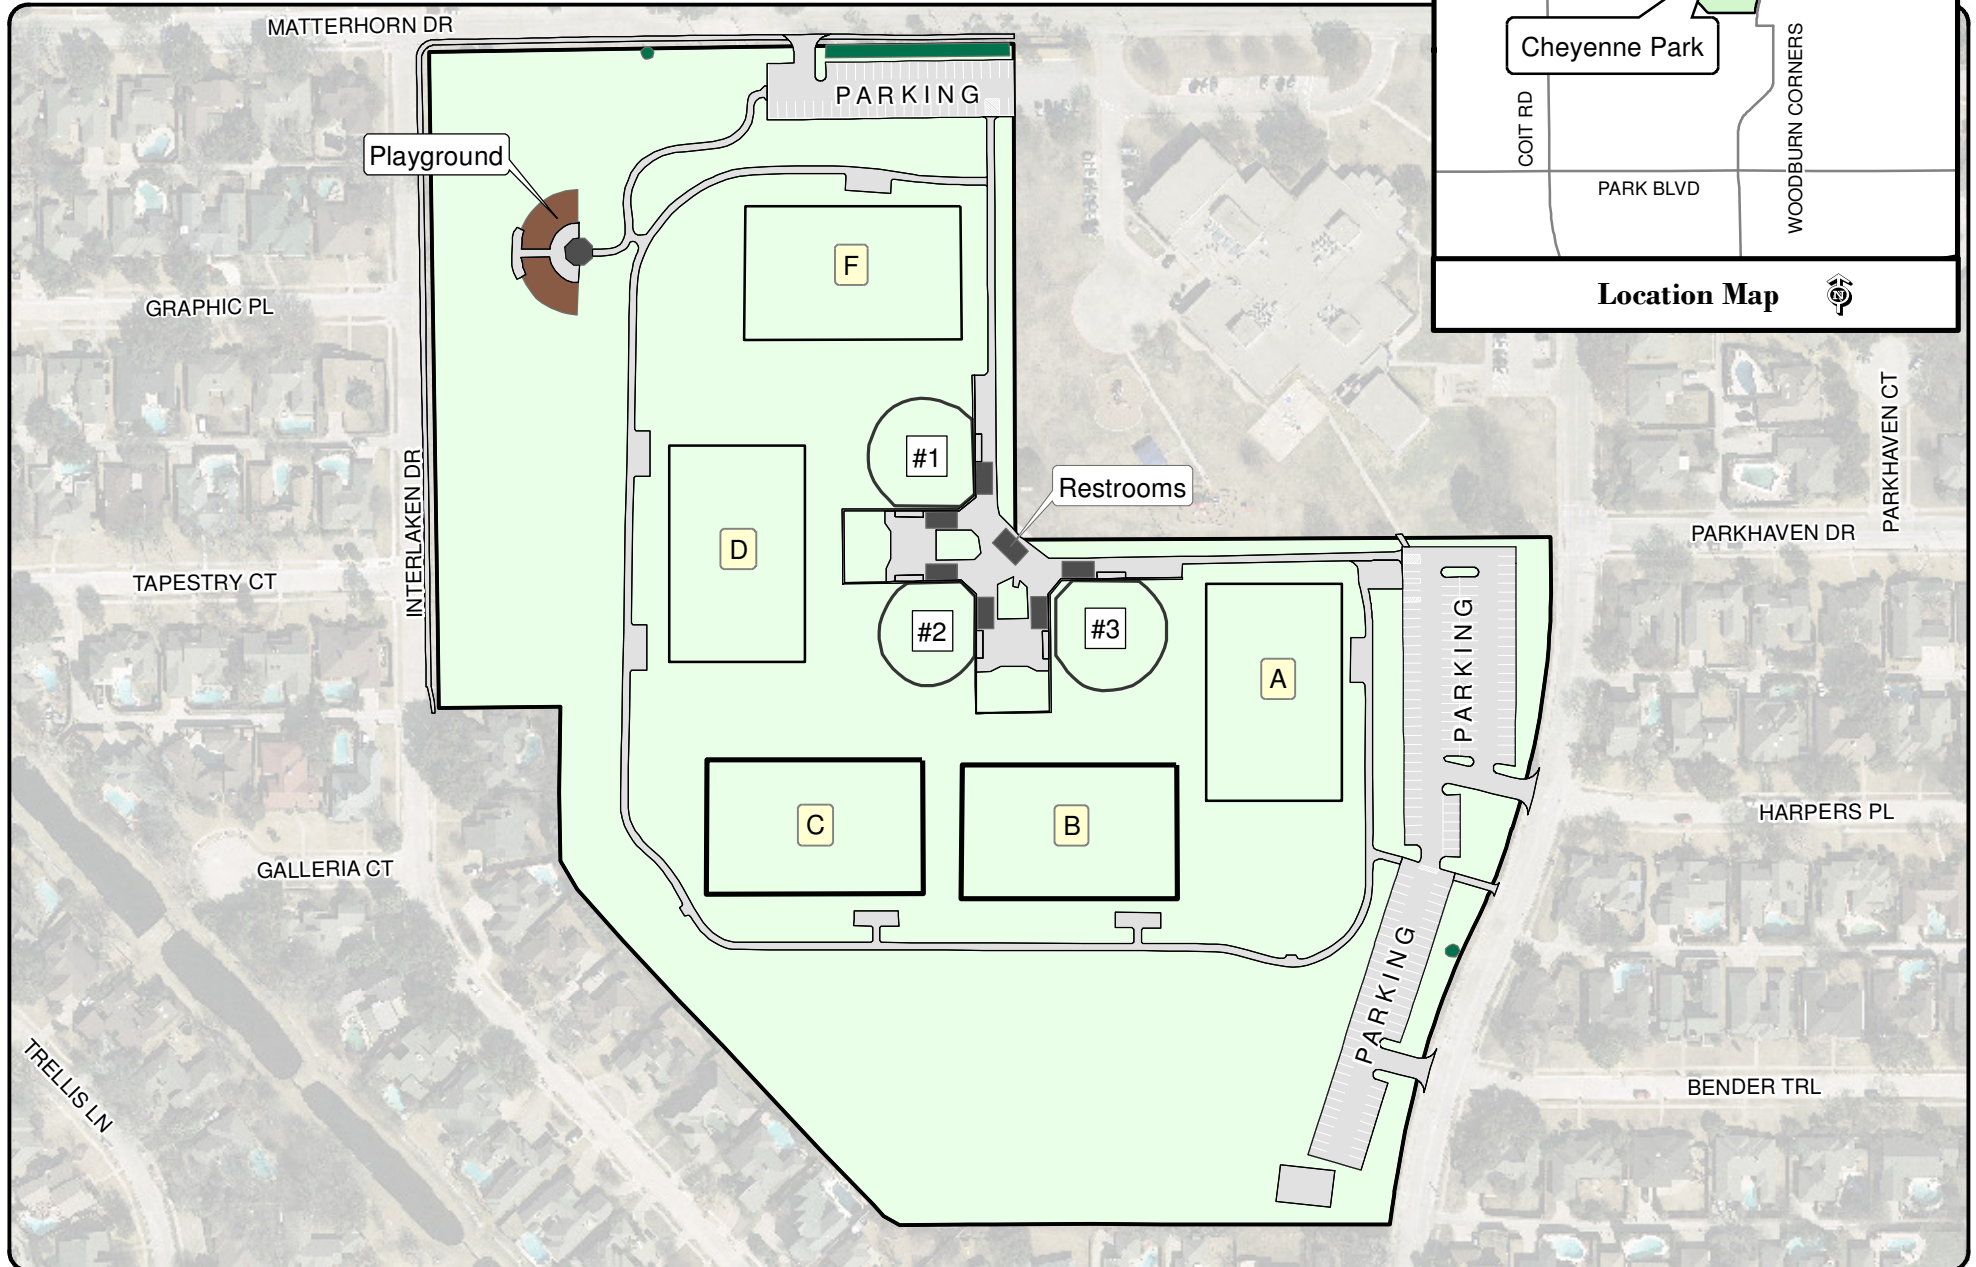

Plano Labor Day Classic XXXVIII
Cheyenne Park
2501 Mission Ridge Road

T:\naB 8/23/2018 L:\worduser\Athletics\MXDs\CheyennePark\LaborDayClassic.mxd

Note: This map is for abstract purposes only. Map is void after Sept. 5, 2018
Field use by schedule or reservation only.

Parking is limited...Please carpool.
Thank you for not parking on streets and respecting neighborhood integrity.