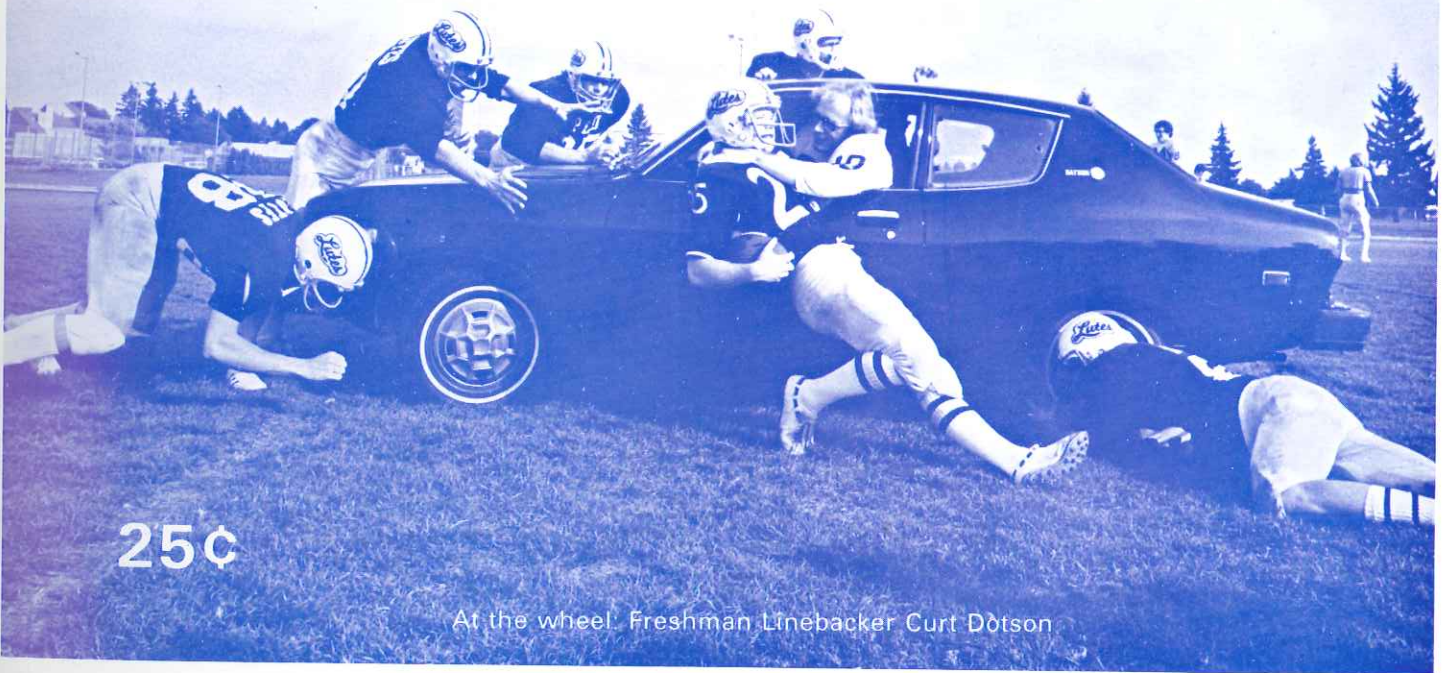

SCOTT'S

ATHLETIC EQUIPMENT, Inc.

Now 2 Locations

Tacoma 4001-100th S.W.
584-1197

Federal Way 29223 Pacific Highway South
927-2060

■ ATHLETIC SPECIALISTS ■

United Mutual Savings Bank

Main Office
11th & Commerce
572-5220

12 Offices to Serve You — Member F.D.I.C.

HOMECOMING PLU November 12 vs LEWIS & CLARK

25c

At the wheel: Freshman Linebacker Curt Dotson

SUDDENLY IT'S GOING TO DAWN ON YOU ..... DOTSON SAVES!