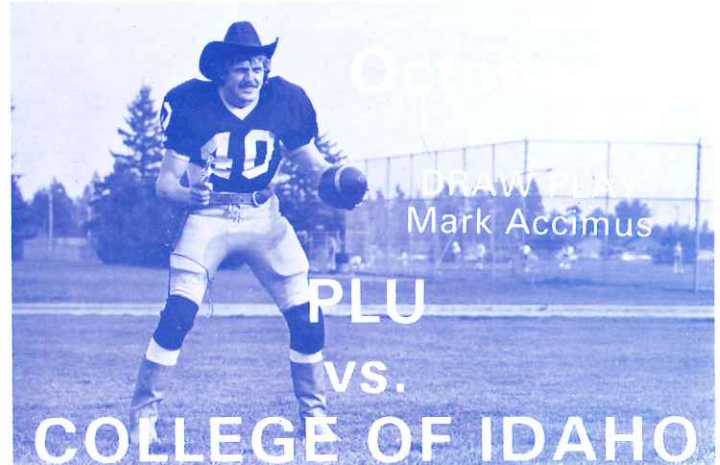

SCOTT'S

ATHLETIC EQUIPMENT, Inc.

Now 2 Locations

Tacoma 4001-100th S.W.
584-1197

Federal Way 29223 Pacific Highway South
927-2060

■ ATHLETIC SPECIALISTS ■

United Mutual Savings Bank

Main Office
11th & Commerce
572-5220

12 Offices to Serve You — Member F.D.I.C.

GLOSSARY OF FOOTBALL TERMS #2