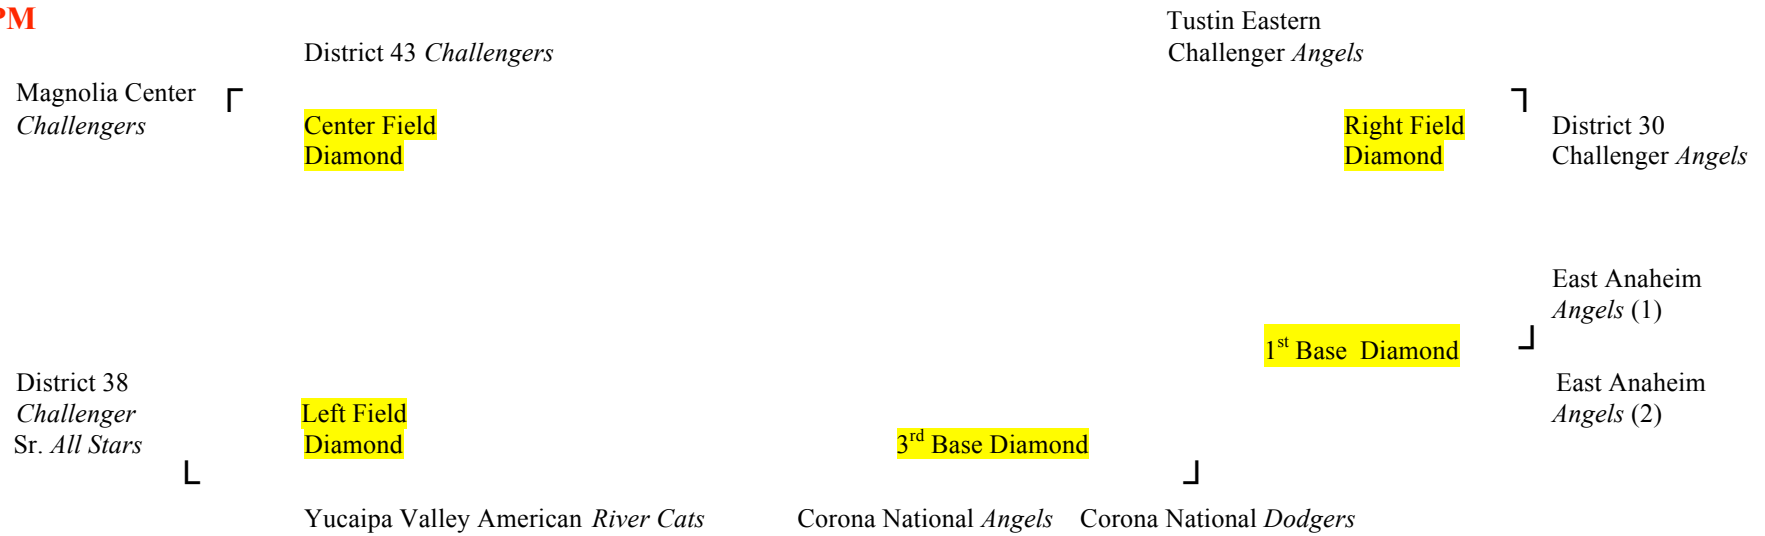

**11 AM**

Irvine Ranch Angels

Northwood Jr. Diamondbacks

Rancho Niguel Dodgers/Sr. Angels

Center Field Diamond

Right Field Diamond

Santa Margarita Jr. Angels  
Irvine Ranch Dodgers

Lake Forest Jr. Angels

San Clemente Jr. Tritons

Left Field Diamond

1<sup>st</sup> Base Diamond

Northwood Jr. Reds

3<sup>rd</sup> Base Diamond

District 56 Jr. Challengers

Rancho Niguel Jr. Angels

Ladera Ranch Dodgers

# Challenger Classic 2016 Bench and Team Locations ( “┘” “└” = home plate alignment for each field)

**1:00 PM**

**3:00 PM**