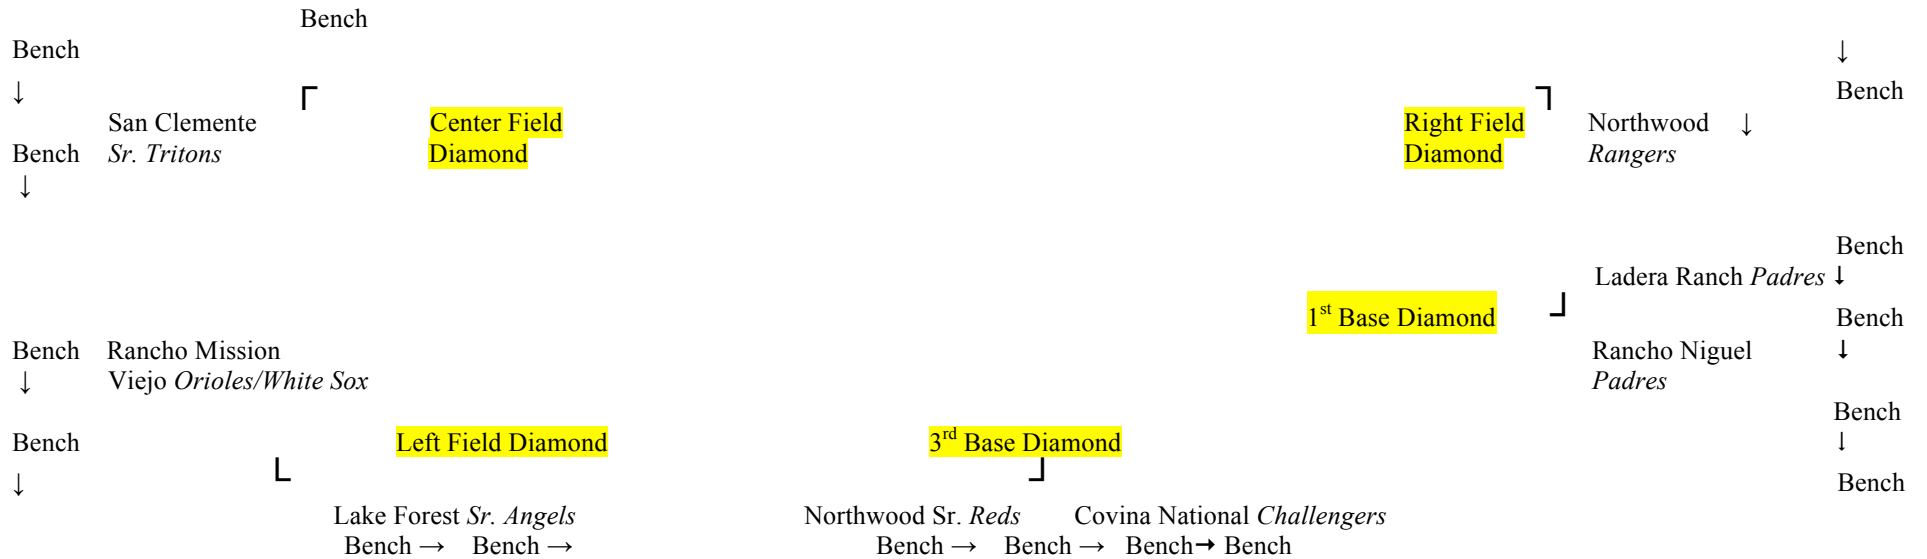

# Challenger Classic 2017 Bench and Team Locations - ( “┘” “└” = home plate alignment for each field)

**9AM**

Bench → Bench →  
Northwood Sr. Diamondbacks

Bench → Bench →  
Santa Margarita Cubss/Sr. Angels

**11 AM**

Irvine Ranch Angels

Northwood Jr. Diamondbacks

Rancho Niguel Dodgers/Sr. Angels

Center Field Diamond

Right Field Diamond

Santa Margarita Jr. Angels  
Irvine Ranch Dodgers

Lake Forest Jr. Angels

San Clemente Jr. Tritons

Left Field Diamond

1<sup>st</sup> Base Diamond

Northwood Jr. Reds

3<sup>rd</sup> Base Diamond

District 56 Jr. Challengers

Rancho Niguel Jr. Angels

Ladera Ranch Dodgers

# Challenger Classic 2016 Bench and Team Locations ( “┘” “└” = home plate alignment for each field)

**1:00 PM**

**3:00 PM**