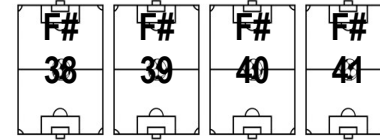

Soccer Complex of Racine SCORE

9509 Dunkelow Road
Franksville, WI 53126
(262)898-1092

NO DOGS ALLOWED

**ABSOLUTELY
NO DOGS
ON SCORE
GROUNDS**

NORTH LOT

FALL 2018

Map not to scale

SCORE is a
Smoke Free Zone

AFC Union SCORE Training Center

WEST PARKING LOT

REFEREE PARKING

CENTER PARKING LOT

Pavilion

Small & Speedy Zone

{ U5 - U8

U11/U12 }