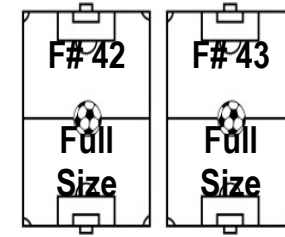

Soccer Complex of Racine SCORE

9509 Dunkelow Road
Franksville, WI 53126
(262)898-1092

NO DOGS ALLOWED

**ABSOLUTELY
NO DOGS
ON SCORE
GROUNDS**

NORTH LOT

FALL 2018

Map not to scale

SCORE is a
Smoke Free Zone

AFC Union SCORE Training Center

WEST PARKING LOT

REFEREE PARKING

CENTER PARKING LOT

Pavilion

Small & Speedy Zone

{ U5 - U8

U11/U12 }