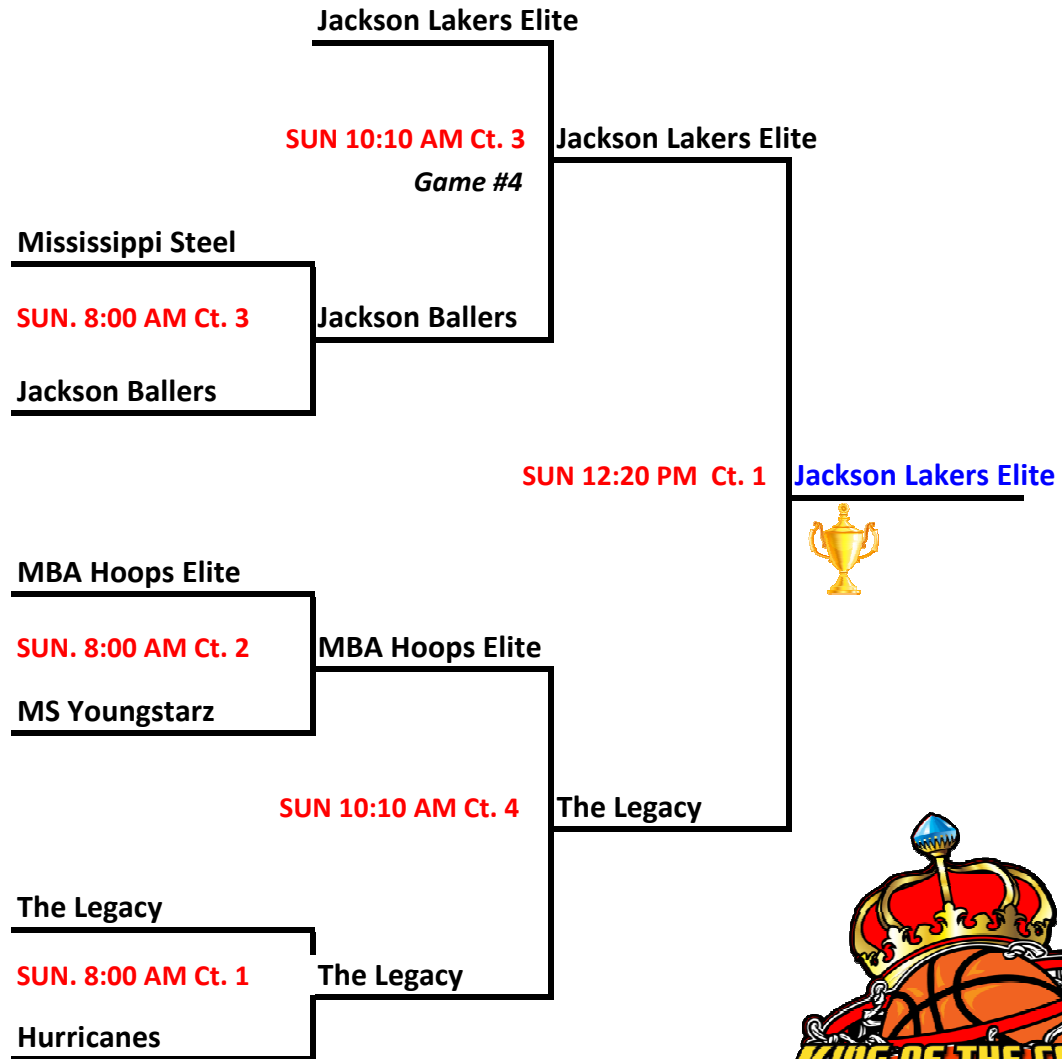

POOL C

W L

2	0
1	1

- C1 **MBA Hoops Elite**
 C2 **Jackson Ballers**

Teams	Day	Time	Court	Results
B2 v C2	Sat	8:30 AM	5	B2 <u>51</u> C2 <u>60</u>
C1 v B1	Sat	10:40 AM	4	C1 <u>59</u> B1 <u>54</u>
C2 v C1	Sat	1:55 PM	2	C2 <u>33</u> C1 <u>65</u>

2016 KING OF THE COURT CLASSIC - (15U DIVISION BRACKET)

Home on Top
Vistor on Bottom