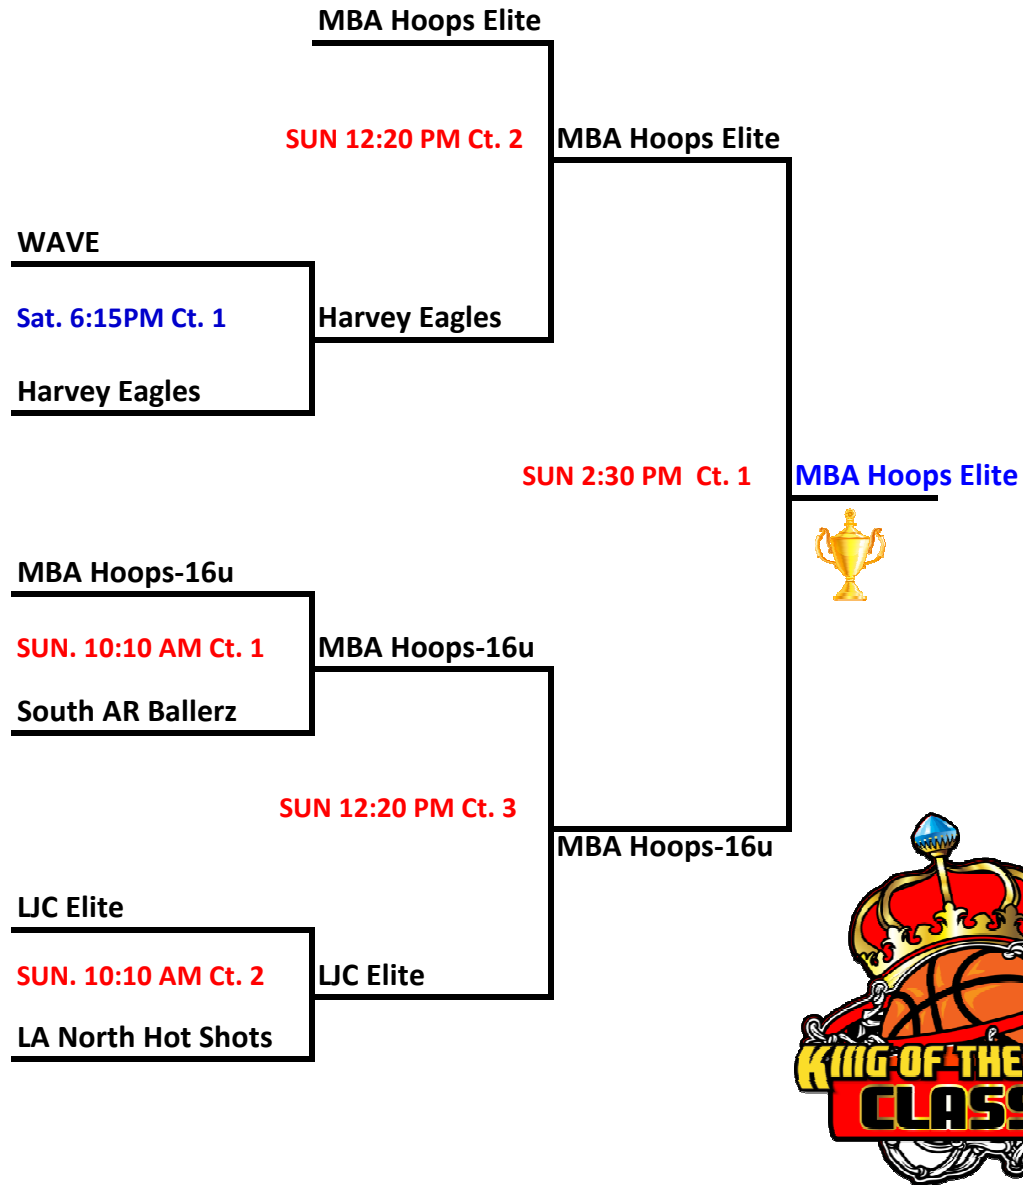

POOL B

W L

2	0
1	1

B1 **LJC Elite (MS)**

B2 **Wave (MS)**

Teams	Day	Time	Court	Results
B2 v C2	Sat	8:30 AM	1	B2 <u>28</u> C2 <u>74</u>
B1 v C1	Sat	11:45 AM	1	B1 <u>64</u> C1 <u>59</u>
B2 v B1	Sat	3:00 PM	1	B2 <u>32</u> B1 <u>66</u>

POOL C

W L

0	2
2	0

C1 **Harvey Eagles (LA)**

C2 **MBA Hoops-16u (MS)**

Teams	Day	Time	Court	Results
B2 v C2	Sat	8:30 AM	1	B2 <u>28</u> C2 <u>74</u>
B1 v C1	Sat	11:45 AM	1	B1 <u>64</u> C1 <u>59</u>
C1 v C2	Sat	4:05 PM	4	C1 <u>49</u> C2 <u>69</u>

2016 KING OF THE COURT CLASSIC - (HS DIVISION BRACKET)

Home on Top
Vistor on Bottom