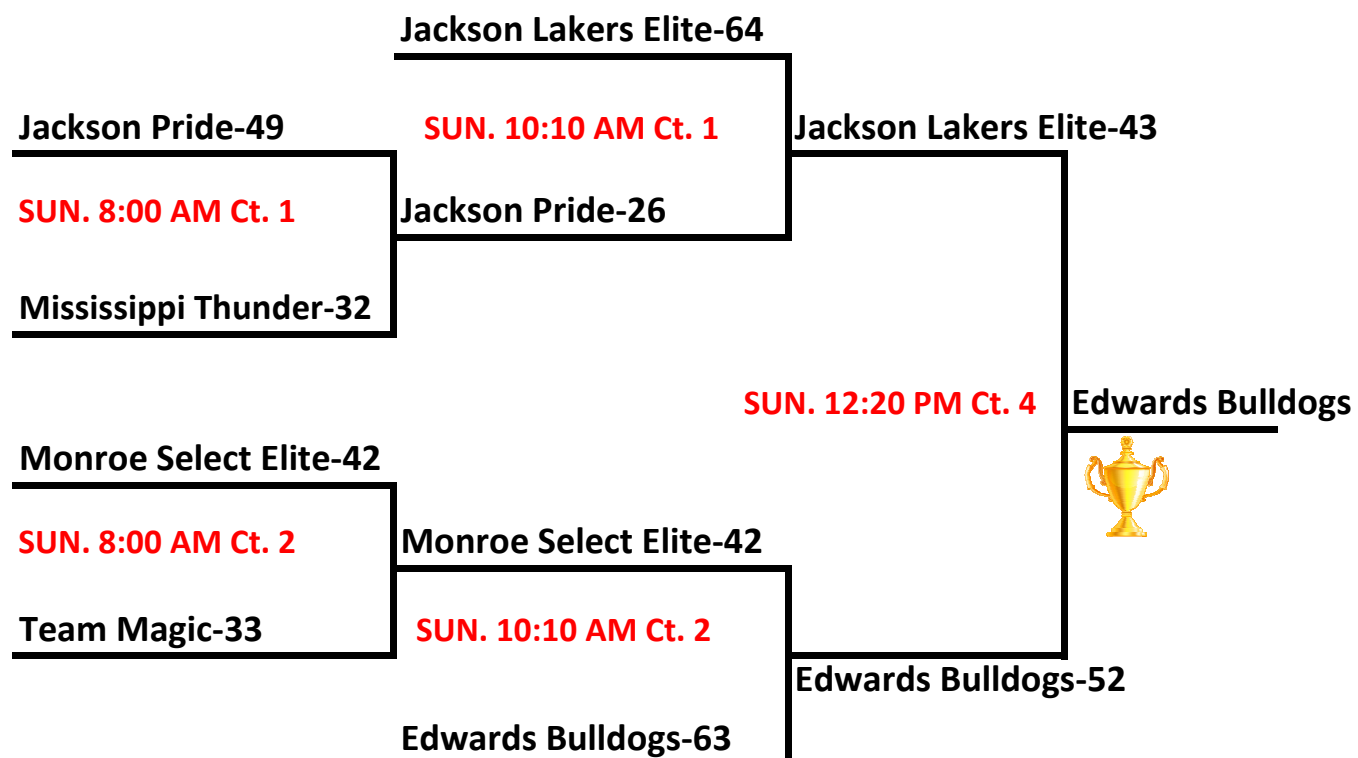

2015 KING OF THE COURT CLASSIC - (13U DIVISION)

POOL A					
W L					
2	0	A1	Jackson Lakers Elite (MS)		
0	2	A2	Mississippi Thunder		
1	1	A3	Monroe Select Elite		
Teams	Day	Time	Court	Results	
A1 v A2	Fri	6:30 PM	4	A1 56	A2 30
A2 v A3	Sat	2:30 PM	1	A2 42	A3 51
A3 v A1	Sat	4:40 PM	1	A3 38	A1 54

POOL B					
W L					
1	1	B1	Jackson Pride (MS)		
0	2	B2	Team Magic (TN)		
2	0	B3	Edward Bulldogs (MS)		
Teams	Day	Time	Court	Results	
B1 v B2	Fri	8:30 PM	4	B1 48	B2 24
B2 v B3	Sat	9:05 AM	1	B2 23	B3 57
B3 v B1	Sat	2:30 PM	4	B3 49	B1 34

Home on Top
 Vistor on Bottom