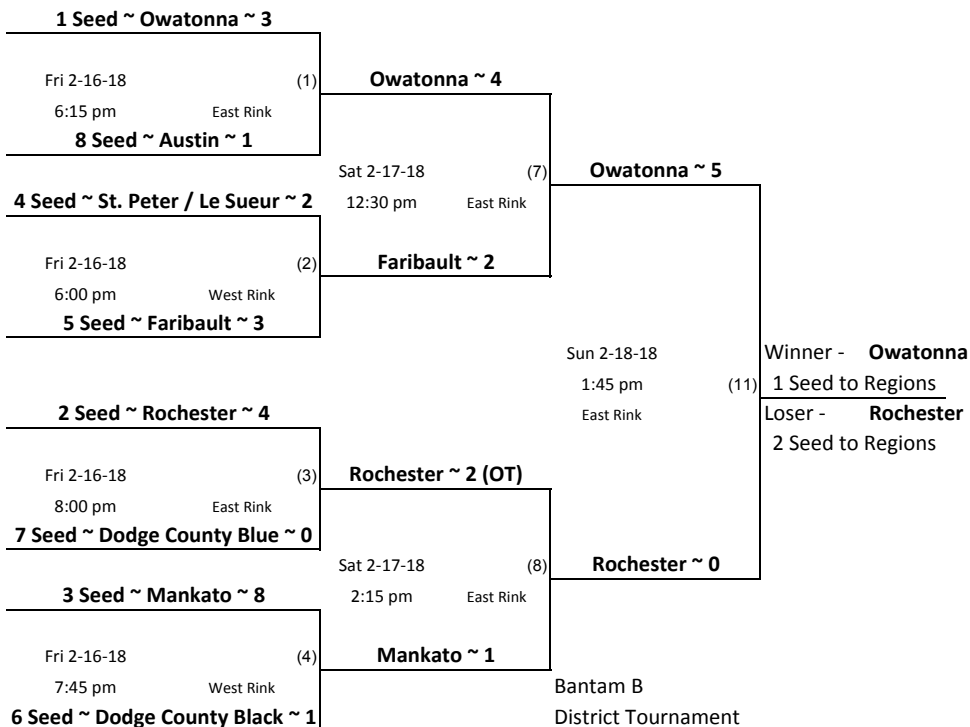

Minnesota Hockey District 9 Bantam B League Play-offs

Games played in Owatonna at Four Seasons Ice Arena

The Highest Seed in Each Game is the Home Team

Bantam B
District Tournament
Location: Owatonna Four Seasons Ice Arena
Director: Beth Bogan
bbogen32@gmail.com
507-456-6082

Playback Bracket