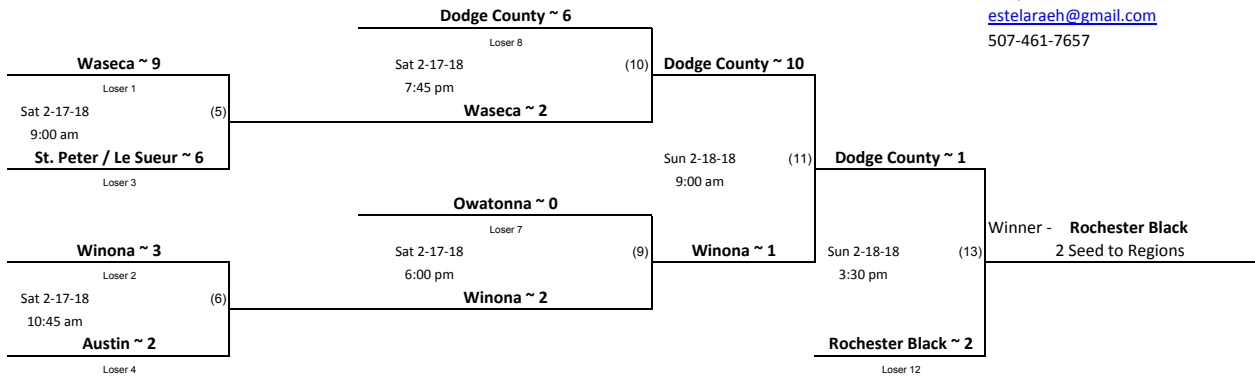

Minnesota Hockey District 9 12UB League Play-offs

Games played in Waseca at Waseca Ice Arena

The Highest Seed in Each Game is the Home Team

Play-in Games Complete by 2/11

Playback Bracket

12UB
District Tournament
Location: Waseca Ice Arena
Director: Shelly Kuster
estelaraeh@gmail.com
507-461-7657