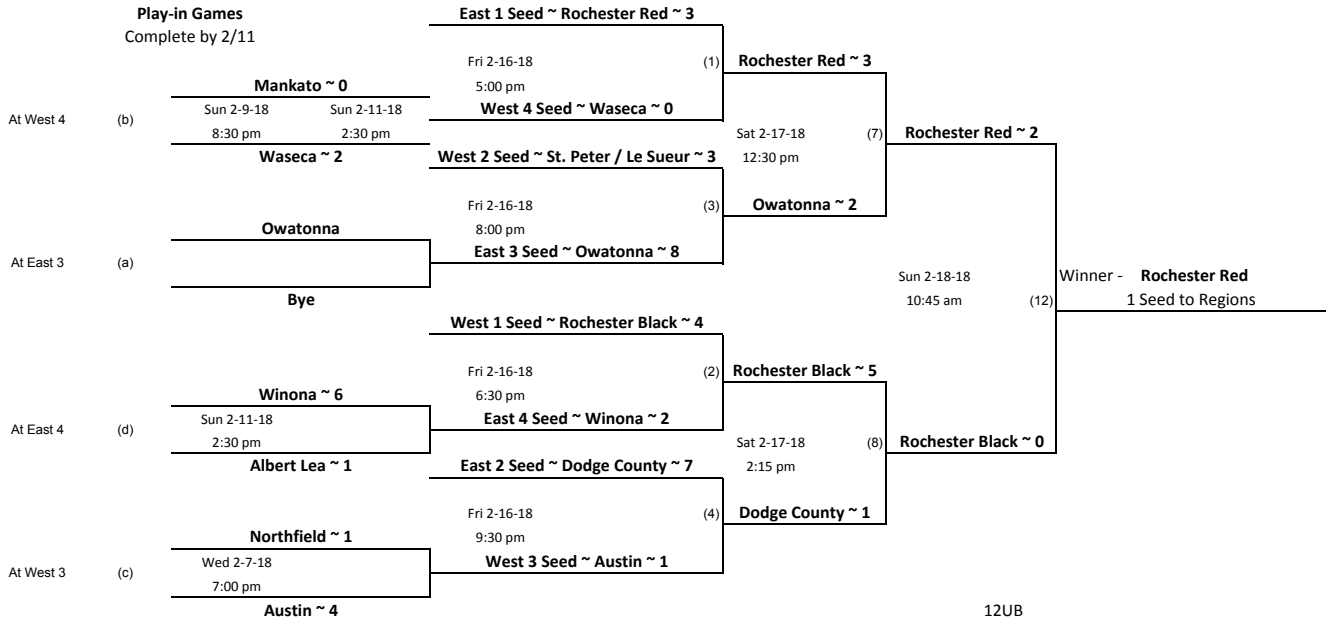

Minnesota Hockey District 9 12UB League Play-offs

Games played in Waseca at Waseca Ice Arena

The Highest Seed in Each Game is the Home Team

Play-in Games Complete by 2/11

Playback Bracket

12UB
District Tournament
Location: Waseca Ice Arena
Director: Shelly Kuster
estelaraeh@gmail.com
507-461-7657