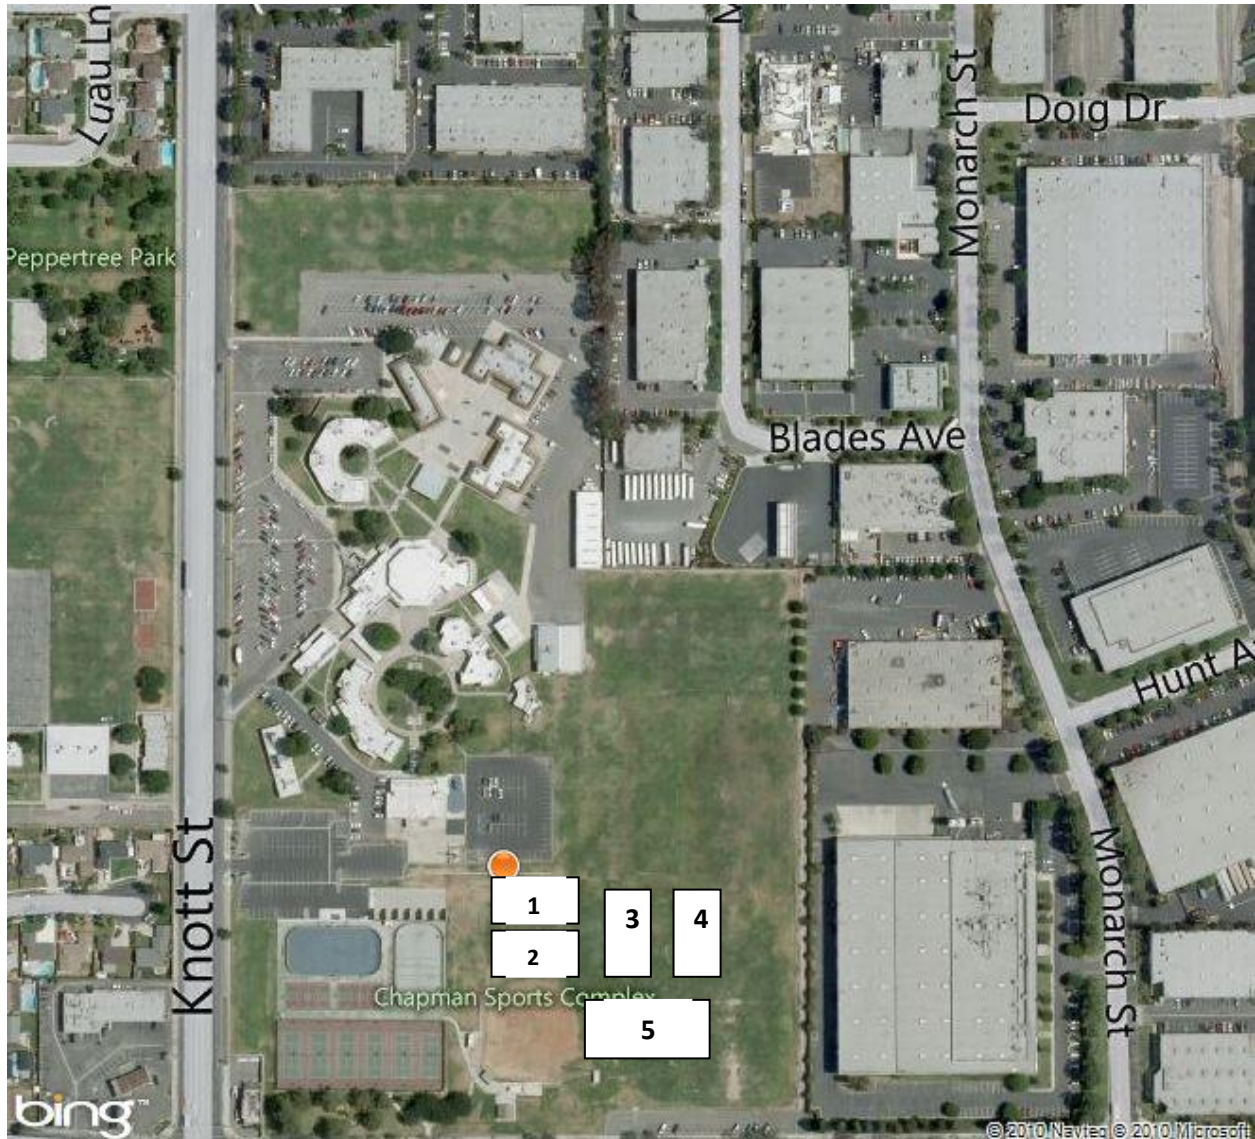

Spring 2018 Field Map

North

Chapman Sports Complex

11852 Knott St
Garden Grove CA, 92841
(Chapman Ave/Knott St)

**The home team is on the West side for Fields 3 and 4;
And on the South side for Fields 1, 2, & 5.**