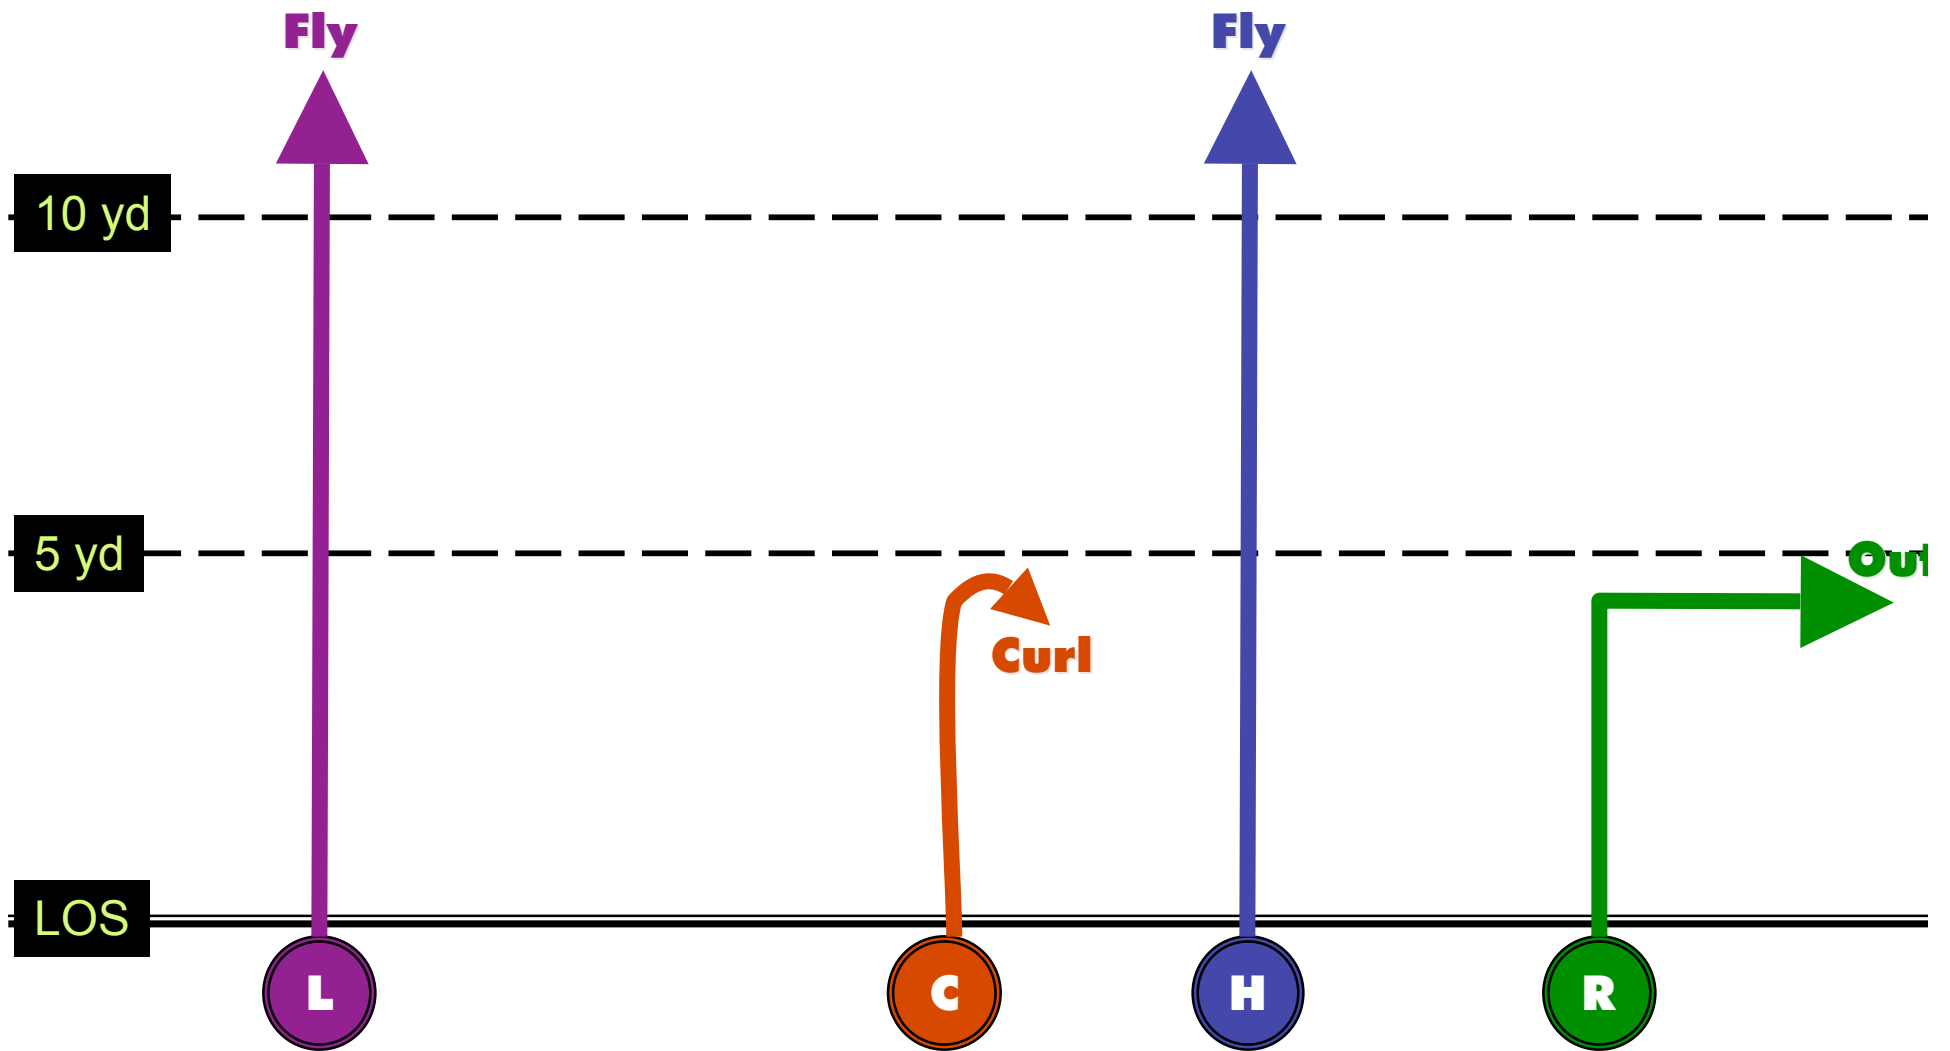

SPLIT TEE
OPTION PASS
Slant IN - POST -
OUT

TWINS LEFT

FADE IN - DOUBLE CURL - POST

TWINS LEFT

INs

TWINS LEFT

QB

FADE - SLANT IN - FLAG - POST

TWINS LEFT

**Post - IN - FADE OUT -
CURL**

QB

TWINS RIGHT

INS & OUTS

TWINS RIGHT

FADE OUT - FLAG - FADE IN - SLANT IN

TWINS RIGHT

**BOMB - CURL - BOMB -
OUT**

10 yd

SHORT YARDAGE ONE POINT PAT

5 yd

LOS

Slant In

Out

In

Curl

QB

TWINS RIGHT

Slant In - OUT - IN - CURL

TRIPS LEFT
OUTS

TRIPS LEFT
DEEP & TIGHT

TRIPS LEFT

SLANT INs & OUTs