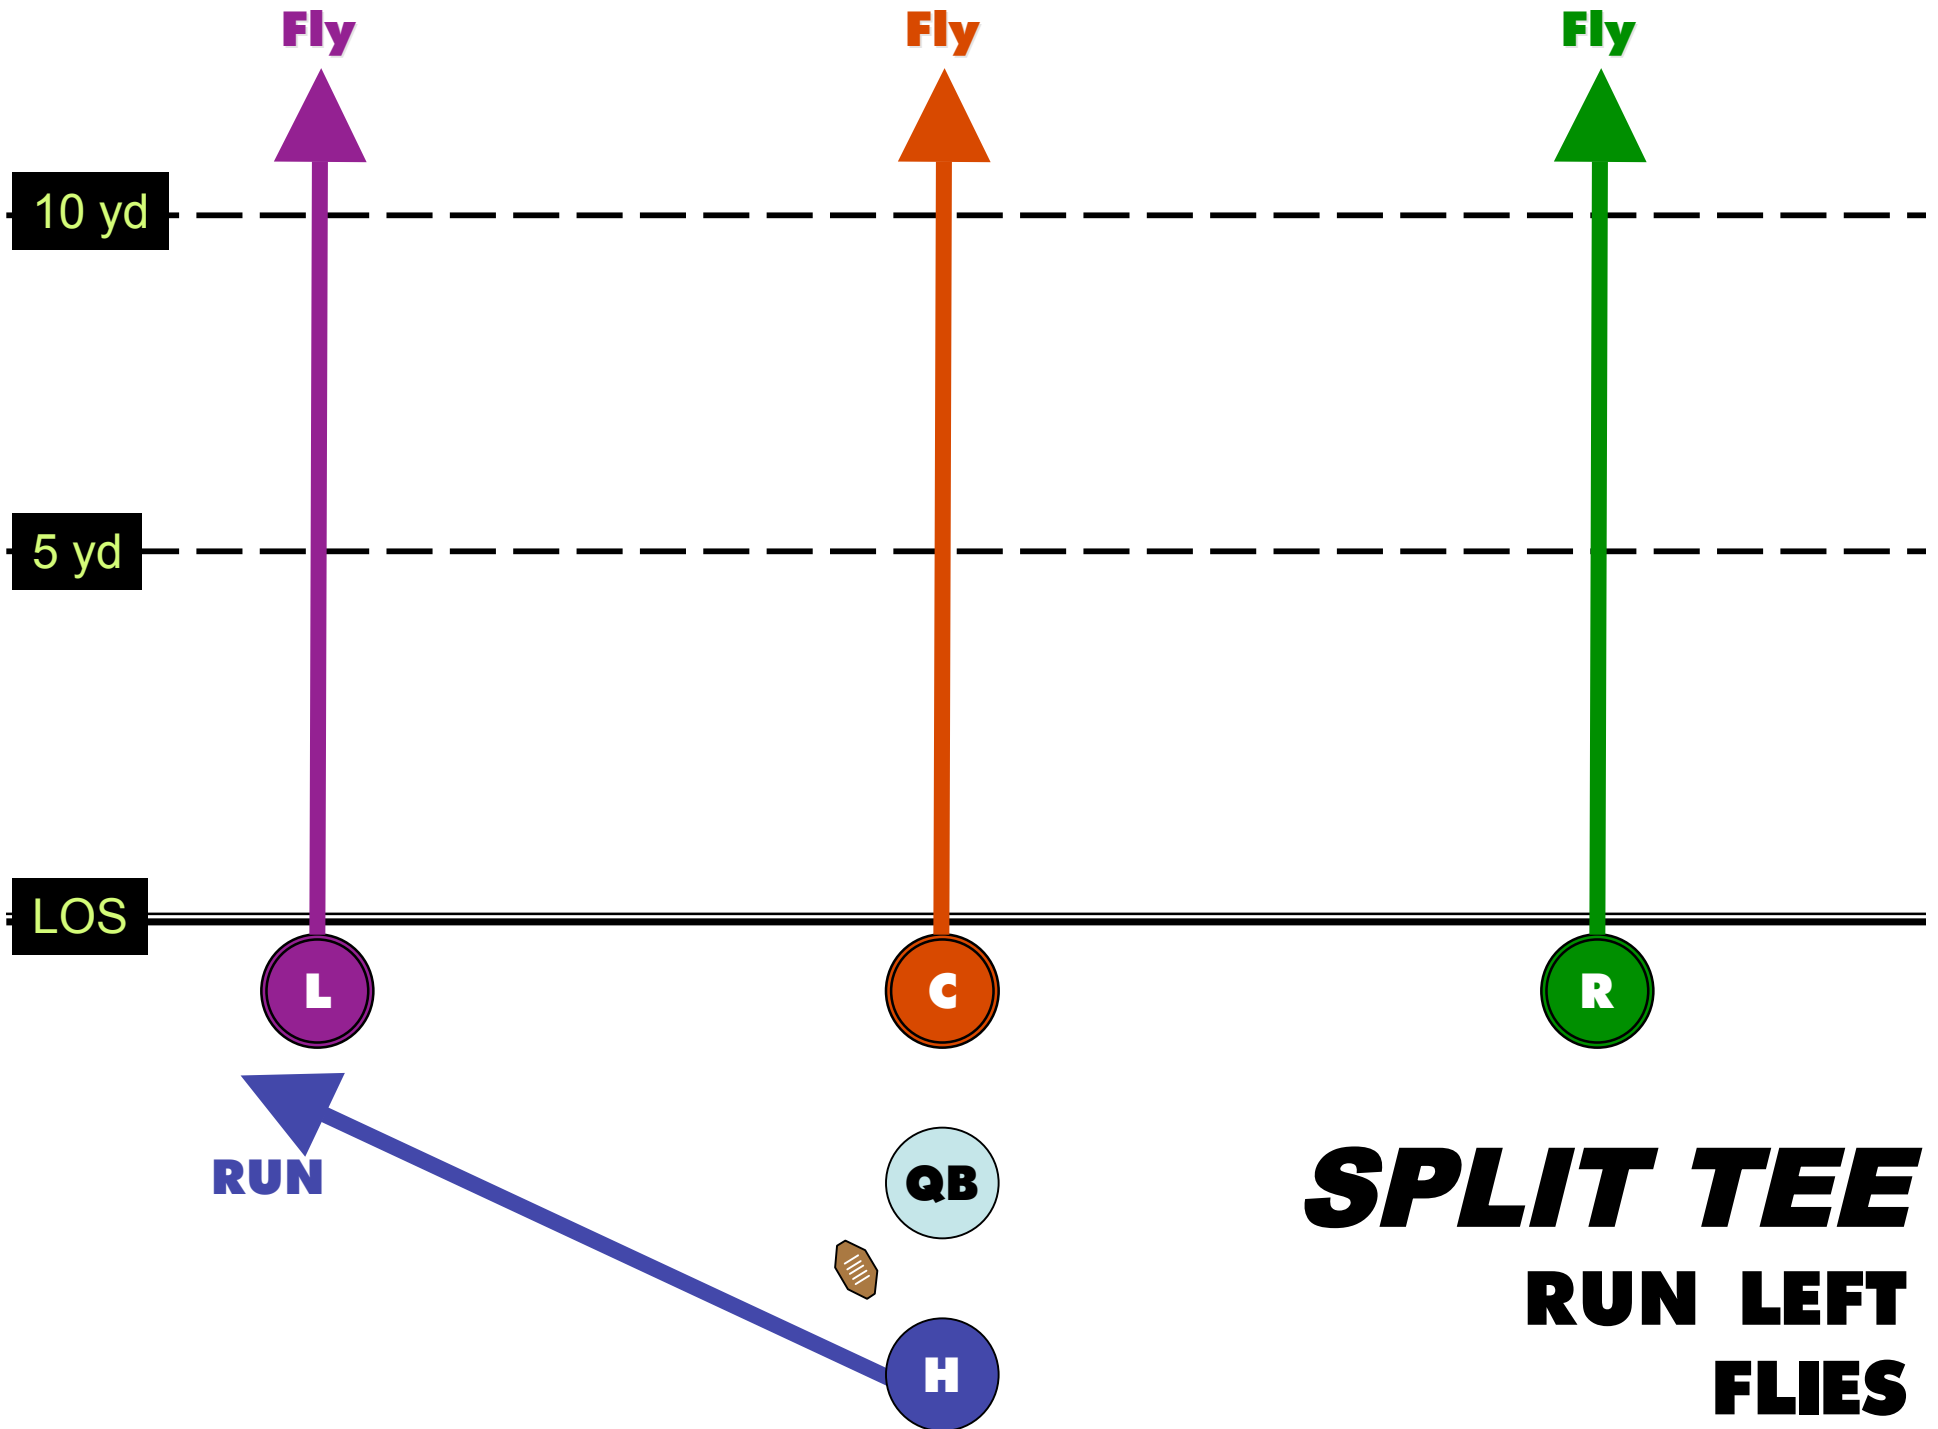

SPLIT TEE
RUN RIGHT
FLIES

SPLIT TEE
RUN LEFT
FLIES

SPLIT TEE

CIRCLE

POST - FLAG -

CURL

SPLIT TEE

ARROW

CURL - FLY - OUT

QB

F

H

C

R

L

SHORT YARDAGE TWO POINT PAT

10 yd

5 yd

LOS

SPLIT TEE
OUT
IN - CURL - SLANT
IN

SPLIT TEE

Flare

Curl - FadeOUT -

FLARE

SPLIT TEE
OPTION PASS
Slant IN - POST -
OUT

TWINS LEFT

FADE IN - DOUBLE CURL - POST

TWINS LEFT

INs

TWINS LEFT

QB

FADE - SLANT IN - FLAG - POST