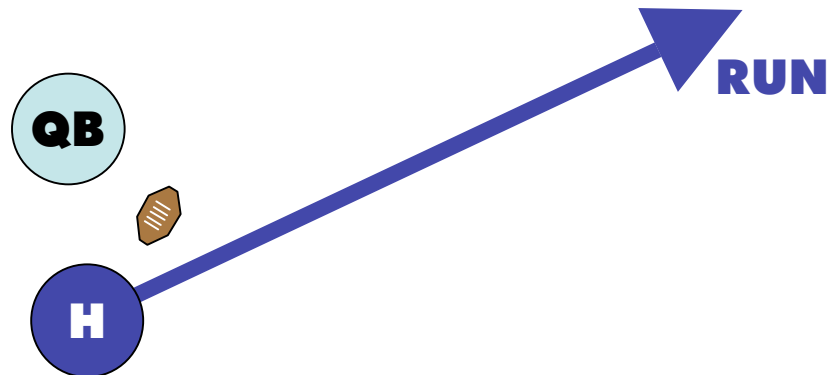

SPLIT TEE
RUN RIGHT
FLIES

SPLIT TEE
RUN LEFT
FLIES

SPLIT TEE

CIRCLE

POST - FLAG -

CURL

SPLIT TEE

ARROW

CURL - FLY - OUT

QB

F

H

C

R

L

SHORT YARDAGE TWO POINT PAT

10 yd

5 yd

LOS

SPLIT TEE
OUT
IN - CURL - SLANT
IN

SPLIT TEE

Flare

Curl - FadeOUT -

FLARE

SPLIT TEE
OPTION PASS
Slant IN - POST -
OUT

TWINS LEFT

FADE IN - DOUBLE CURL - POST

TWINS LEFT

INs

TWINS LEFT

QB

FADE - SLANT IN - FLAG - POST