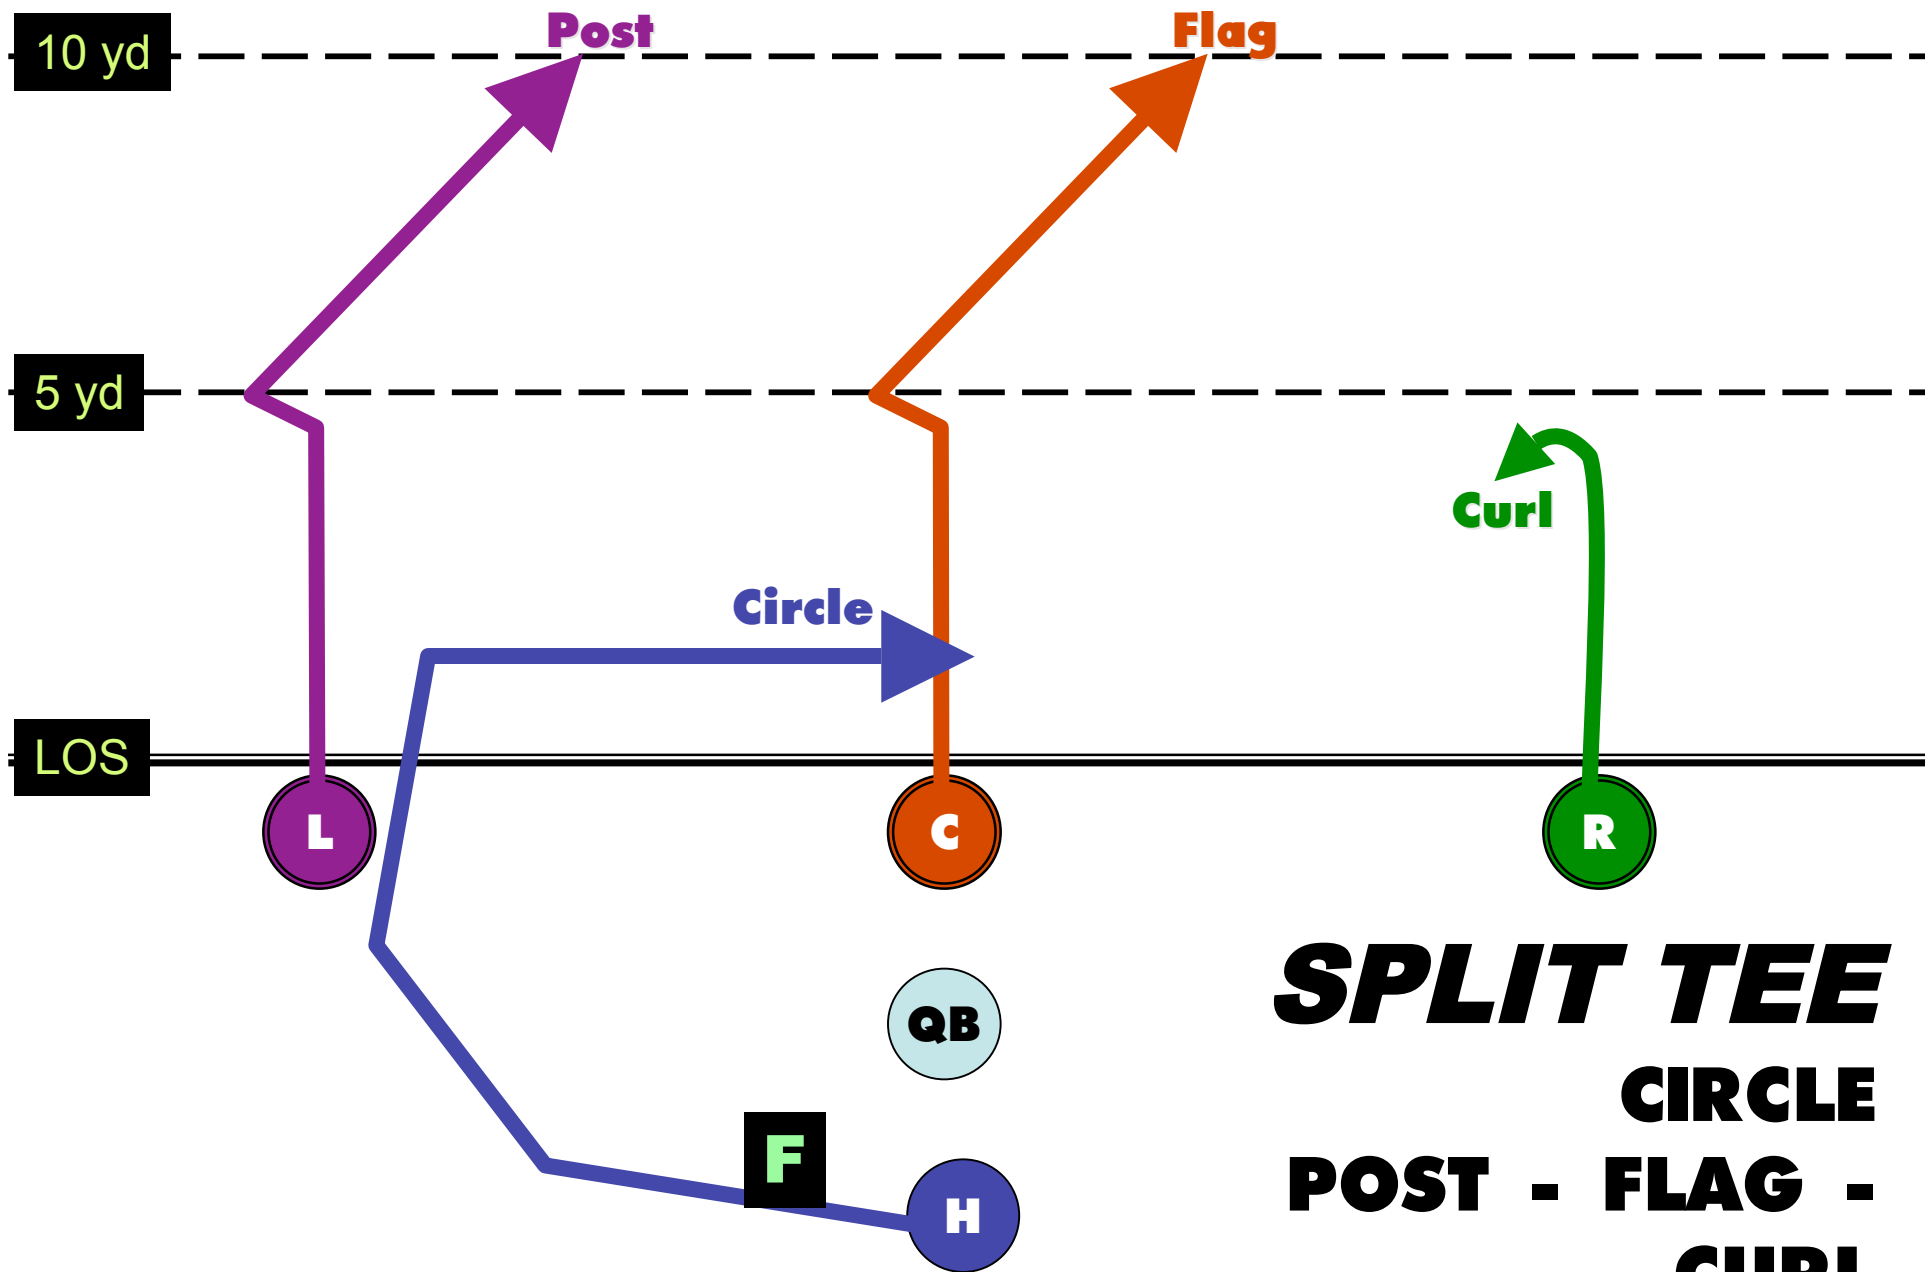

SPLIT TEE
RUN RIGHT
FLIES

SPLIT TEE
RUN LEFT
FLIES

SPLIT TEE

CIRCLE

POST - FLAG -

CURL

SPLIT TEE

ARROW

CURL - FLY - OUT

QB

F

H

C

R

L

SHORT YARDAGE TWO POINT PAT

SPLIT TEE
OPTION PASS
Slant IN - POST -
OUT

TWINS LEFT

FADE IN - DOUBLE CURL - POST

TWINS LEFT

INs

TWINS LEFT

QB

FADE - SLANT IN - FLAG - POST

TWINS LEFT

**Post - IN - FADE OUT -
CURL**

QB

TWINS RIGHT

INS & OUTS

TWINS RIGHT

FADE OUT - FLAG - FADE IN - SLANT IN

TWINS RIGHT