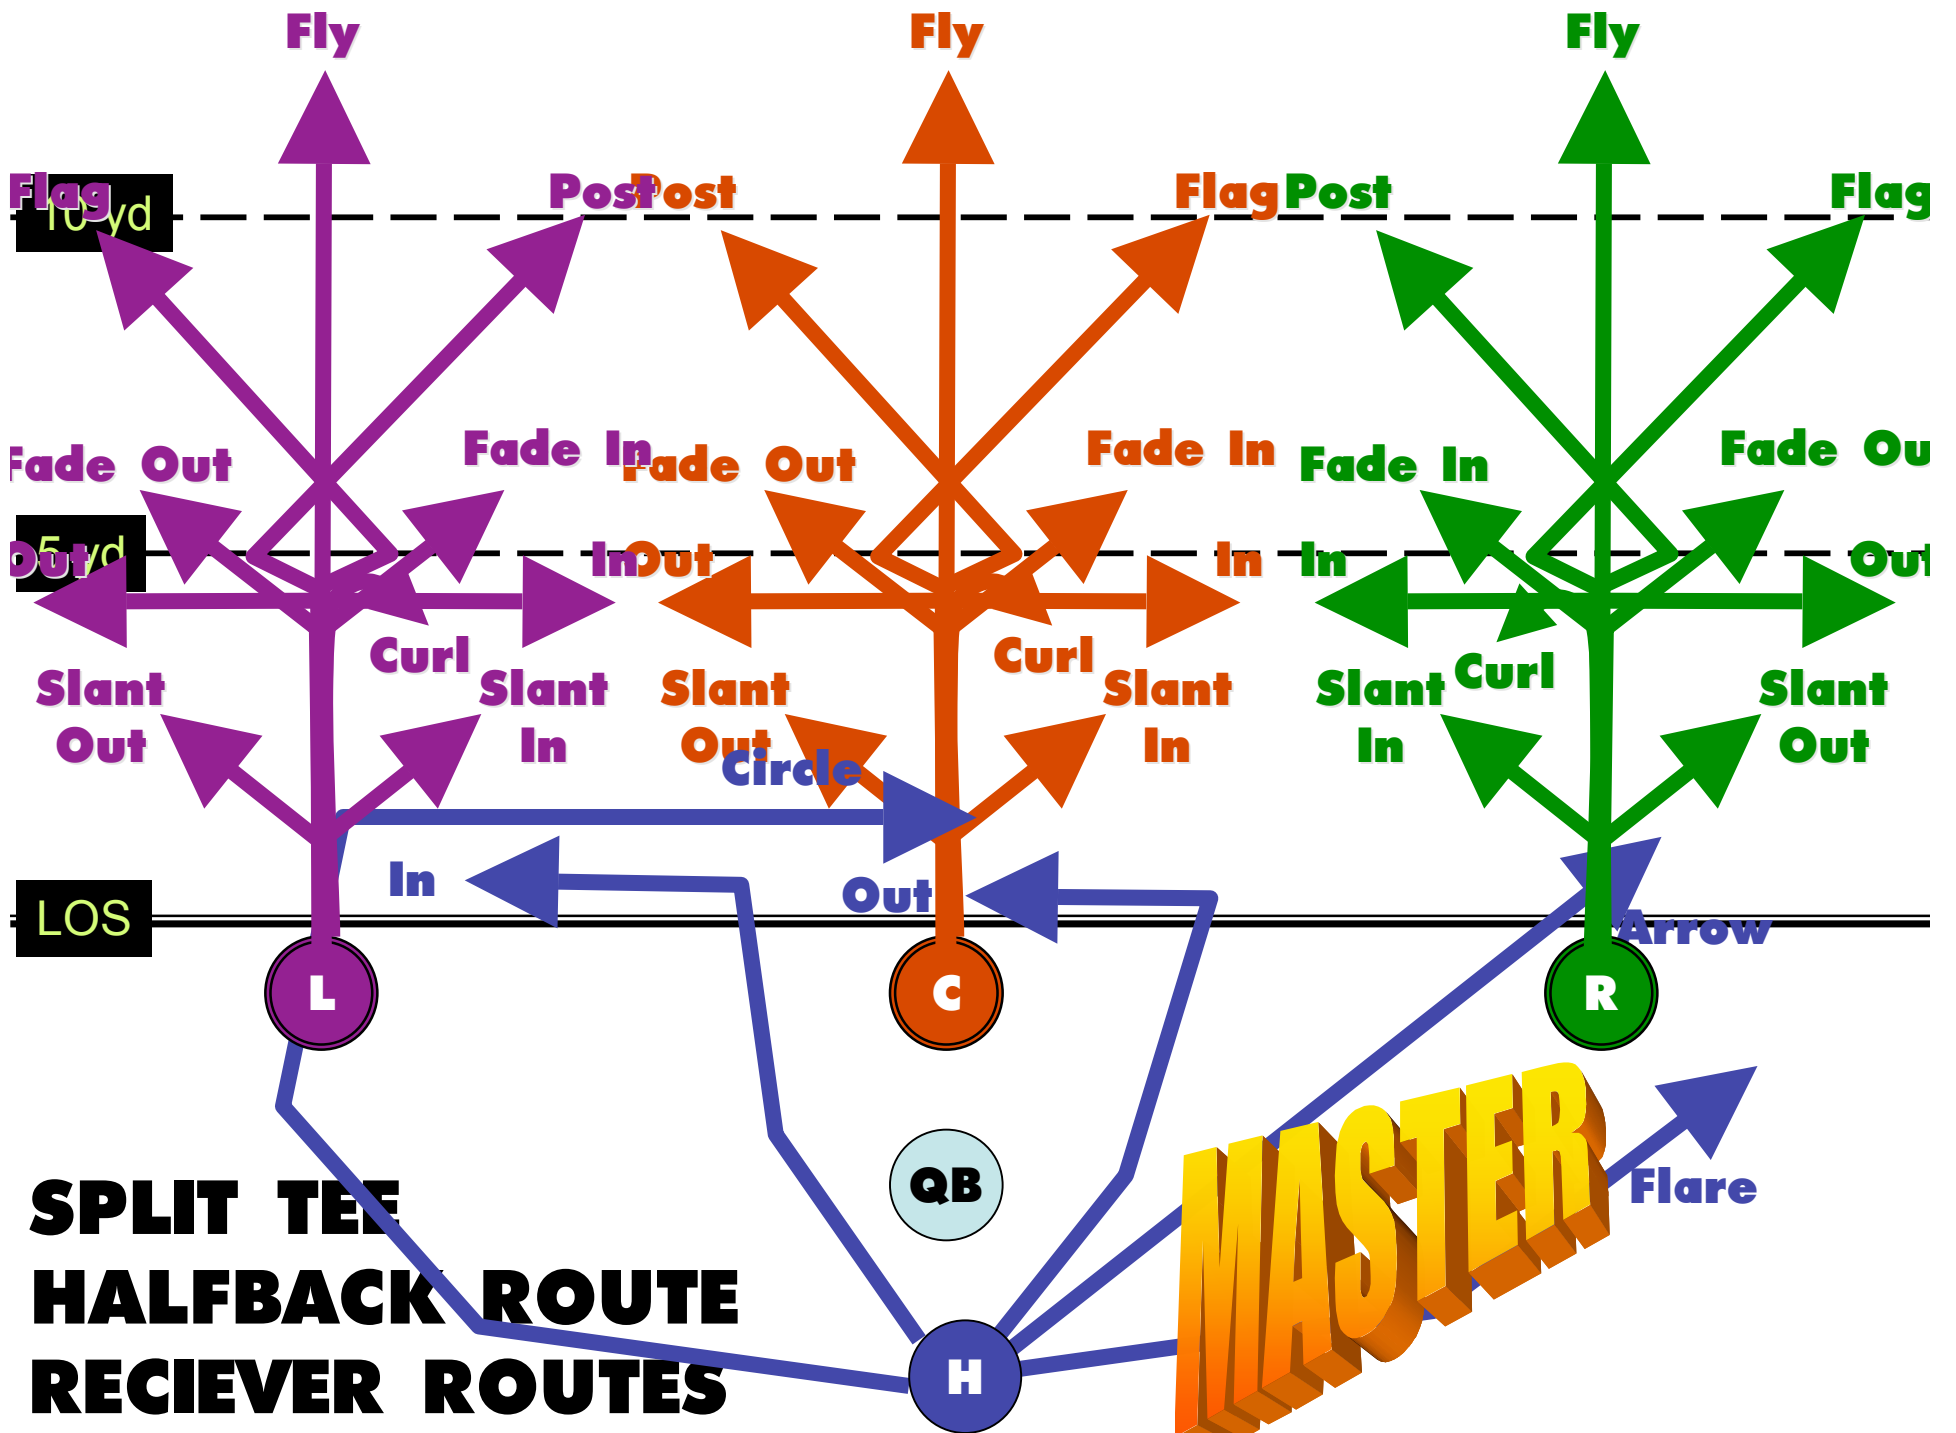

Curl

QB

TWINS RIGHT

Slant In - OUT - IN - CURL

TRIPS LEFT
OUTS

TRIPS LEFT
DEEP & TIGHT

TRIPS LEFT

SLANT INs & OUTs

TRIPS LEFT
BOMBS AWAY

10 yd

5 yd

LOS

Fade In

Fade In

Fade Ou

TRIPS RIGHT
REVERSE

TRIPS RIGHT
Left to Right
Progression

TRIPS RIGHT
SUPER CURLS

TRIPS RIGHT

**FLY - FADE IN - FLAG -
OUT**

10 yd

5 yd

LOS

BACKUP and

MASTER

FORMS

TWINS LEFT

MASTER

TWINS RIGHT

MASTER

LOS

Flag
10 yd