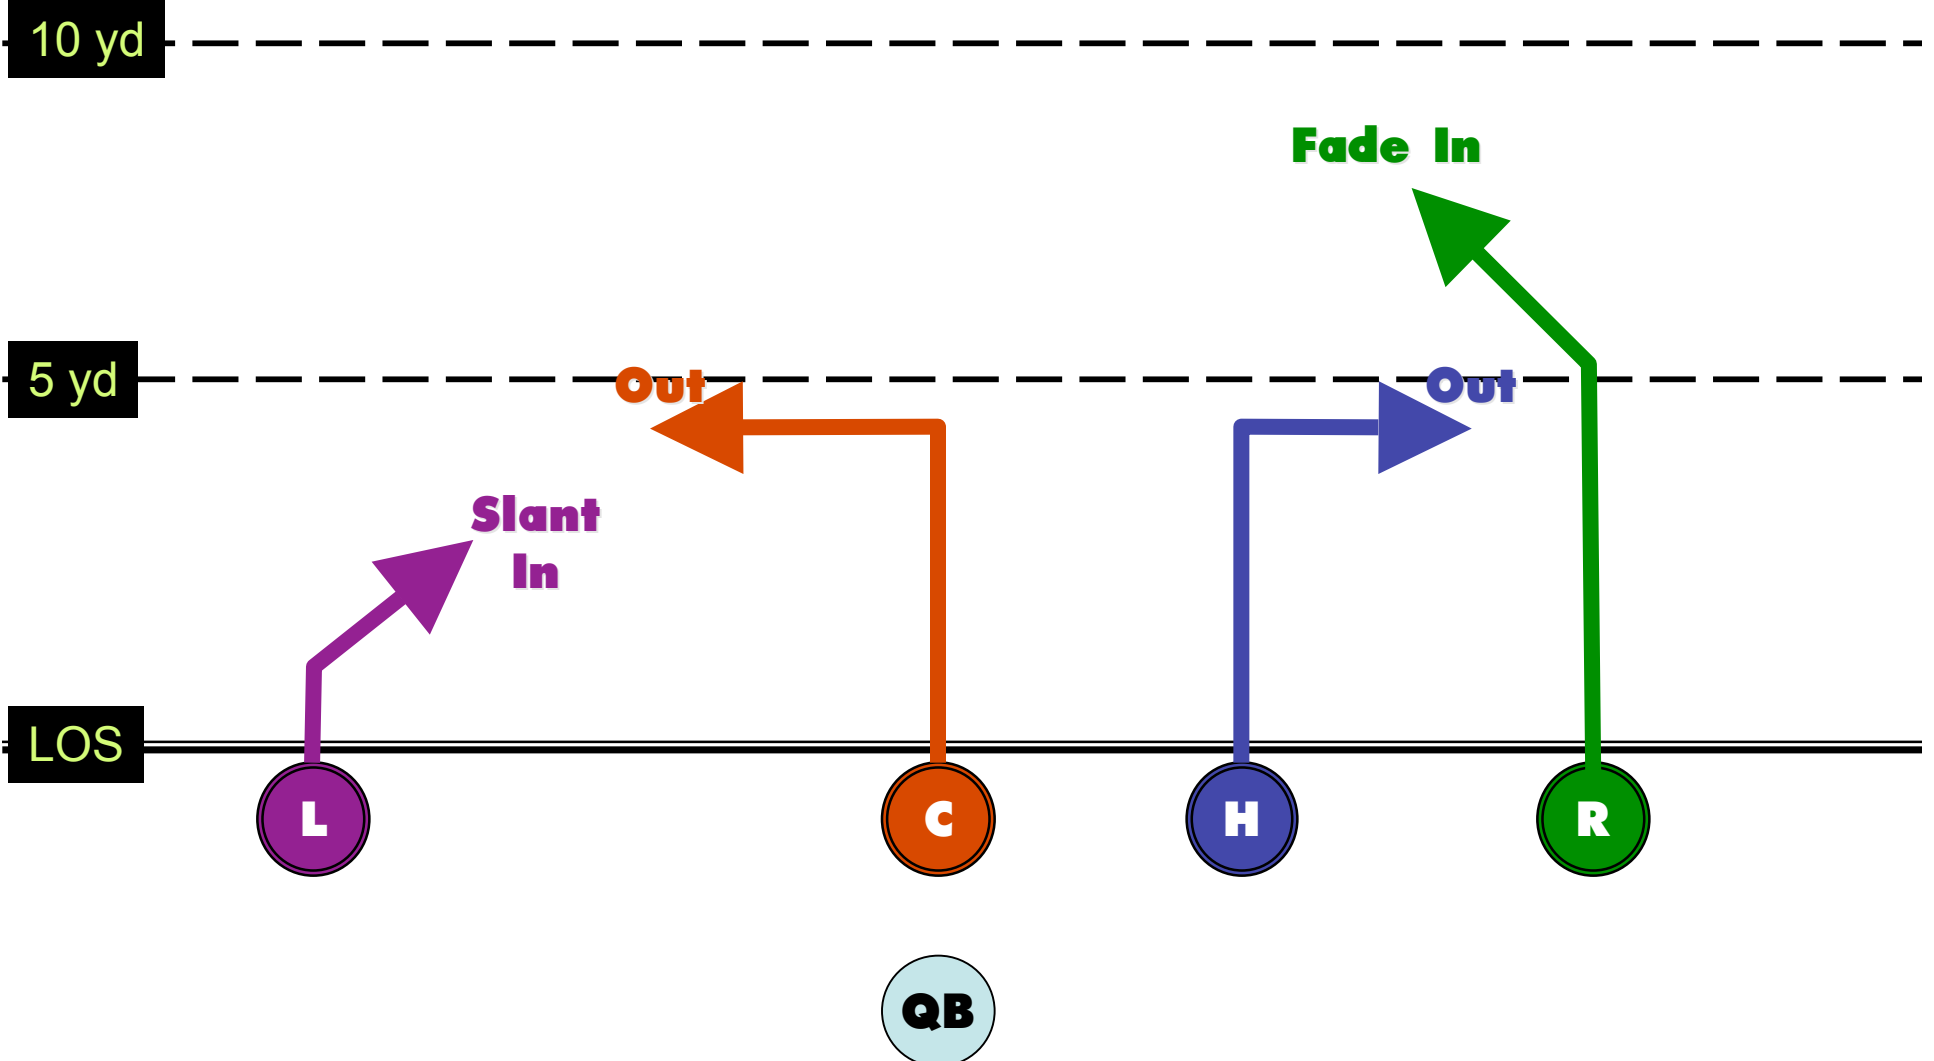

SPLIT TEE
OPTION PASS
Slant IN - POST -
OUT

TWINS LEFT

FADE IN - DOUBLE CURL - POST

TWINS LEFT

INs

TWINS LEFT

QB

FADE - SLANT IN - FLAG - POST

TWINS LEFT

**Post - IN - FADE OUT -
CURL**

QB

TWINS RIGHT

INS & OUTS

TWINS RIGHT

FADE OUT - FLAG - FADE IN - SLANT IN

TWINS RIGHT