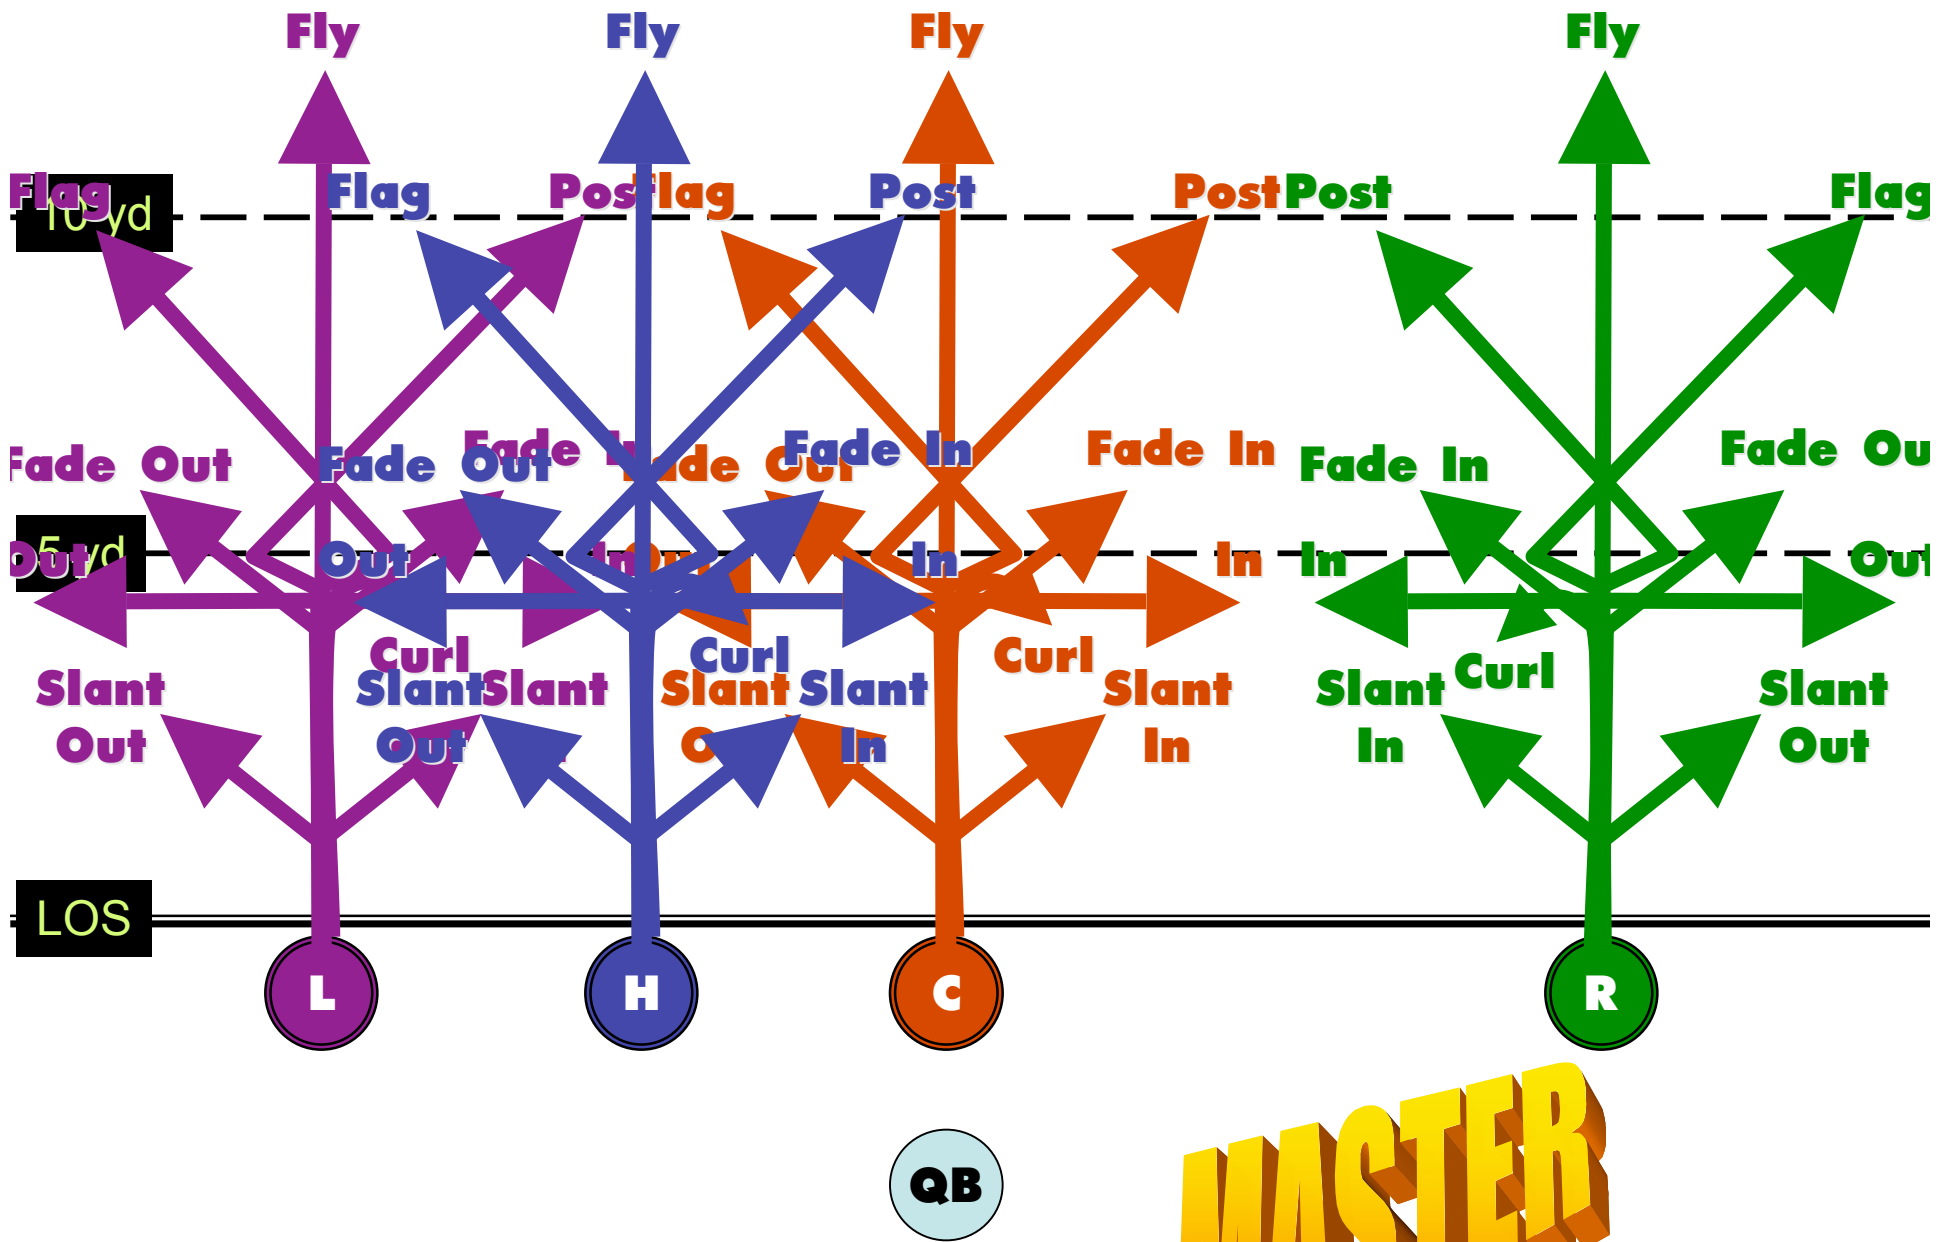

TWINS LEFT

**Post - IN - FADE OUT -
CURL**

QB

TWINS RIGHT

INS & OUTS

TWINS RIGHT

FADE OUT - FLAG - FADE IN - SLANT IN

TWINS RIGHT

Curl

QB

TWINS RIGHT

Slant In - OUT - IN - CURL

TRIPS LEFT
OUTS

TRIPS LEFT
DEEP & TIGHT

TRIPS LEFT

SLANT INs & OUTs

TRIPS RIGHT
Left to Right
Progression

TRIPS RIGHT
SUPER CURLS

TRIPS RIGHT

**FLY - FADE IN - FLAG -
OUT**

10 yd

5 yd

LOS

BACKUP and

MASTER

FORMS

TWINS LEFT

MASTER

TWINS RIGHT

MASTER

LOS

Flag
10 yd