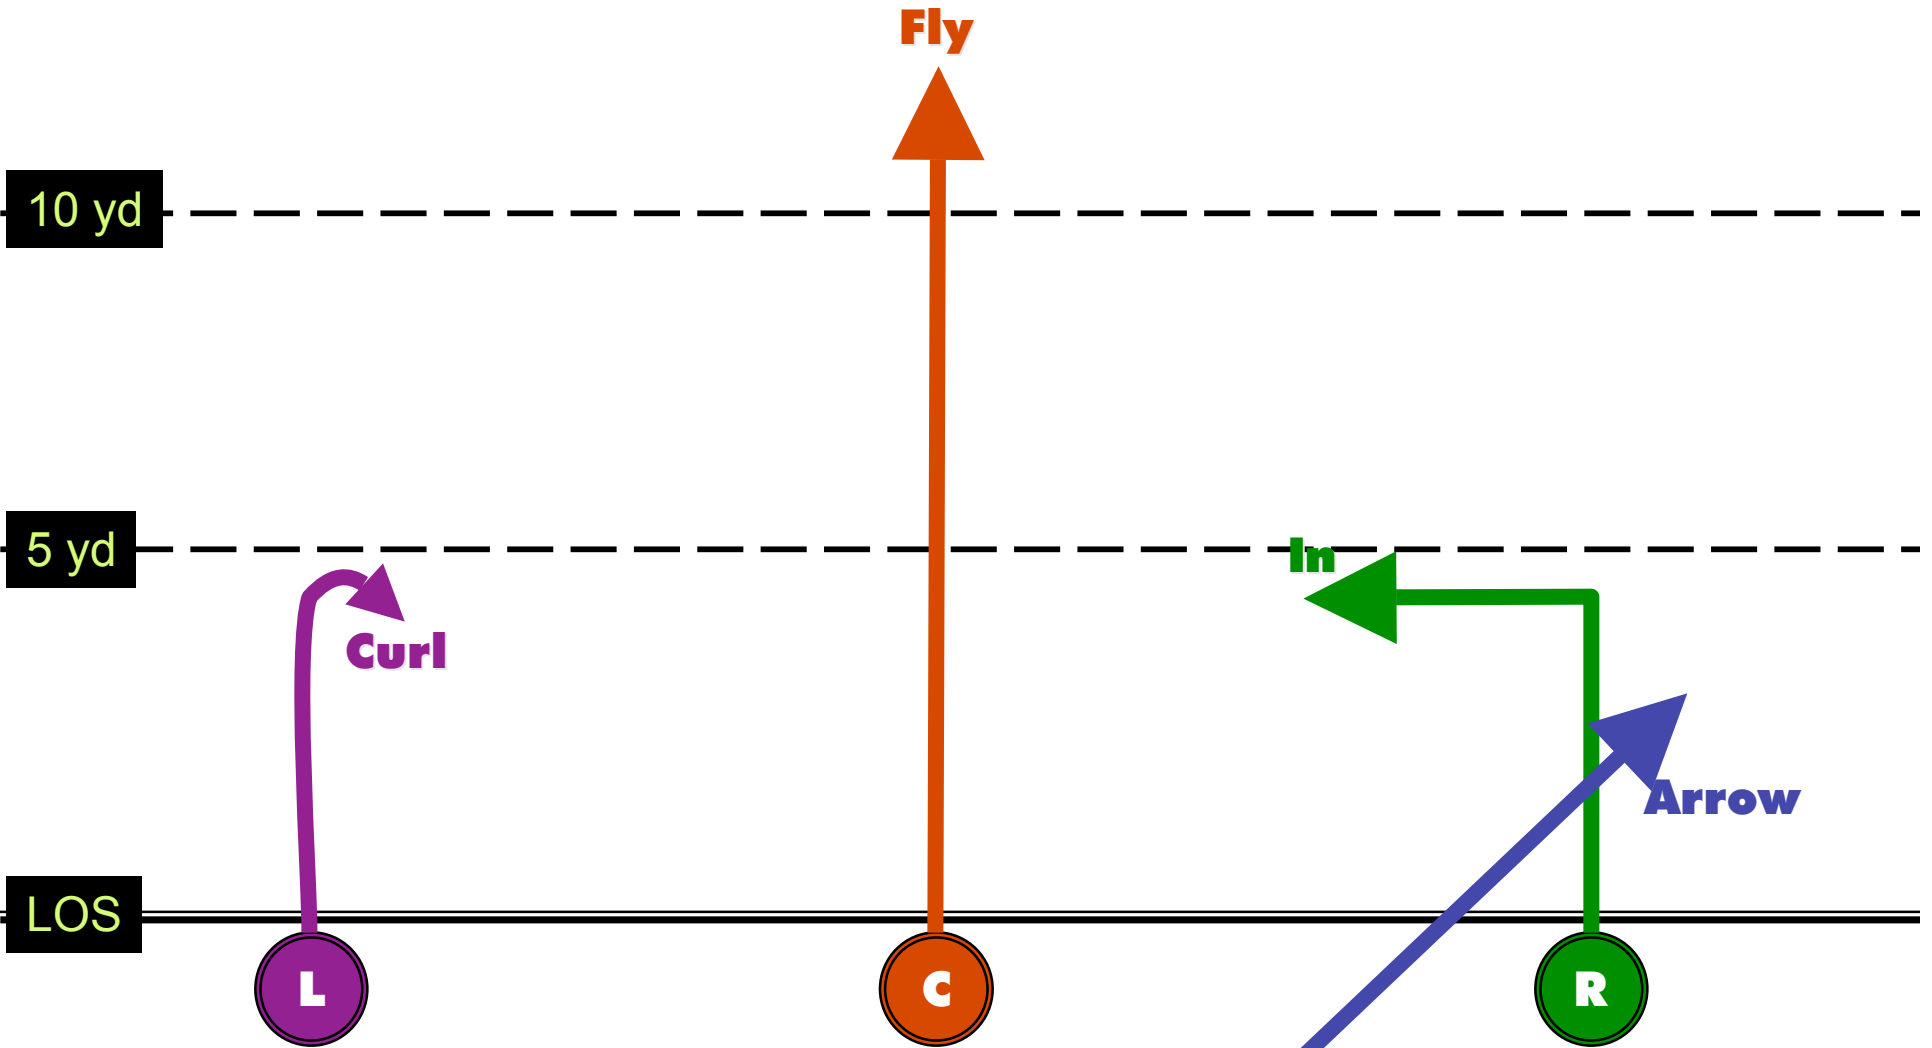

SPLIT TEE
RUN RIGHT
FLIES

SPLIT TEE
RUN LEFT
FLIES

SPLIT TEE

CIRCLE

POST - FLAG -

CURL

SPLIT TEE

ARROW

CURL - FLY - OUT

QB

F

H

C

R

L

SHORT YARDAGE TWO POINT PAT

SPLIT TEE
OPTION PASS
Slant IN - POST -
OUT

TWINS LEFT

FADE IN - DOUBLE CURL - POST

TWINS LEFT

INs

TWINS LEFT

QB

FADE - SLANT IN - FLAG - POST