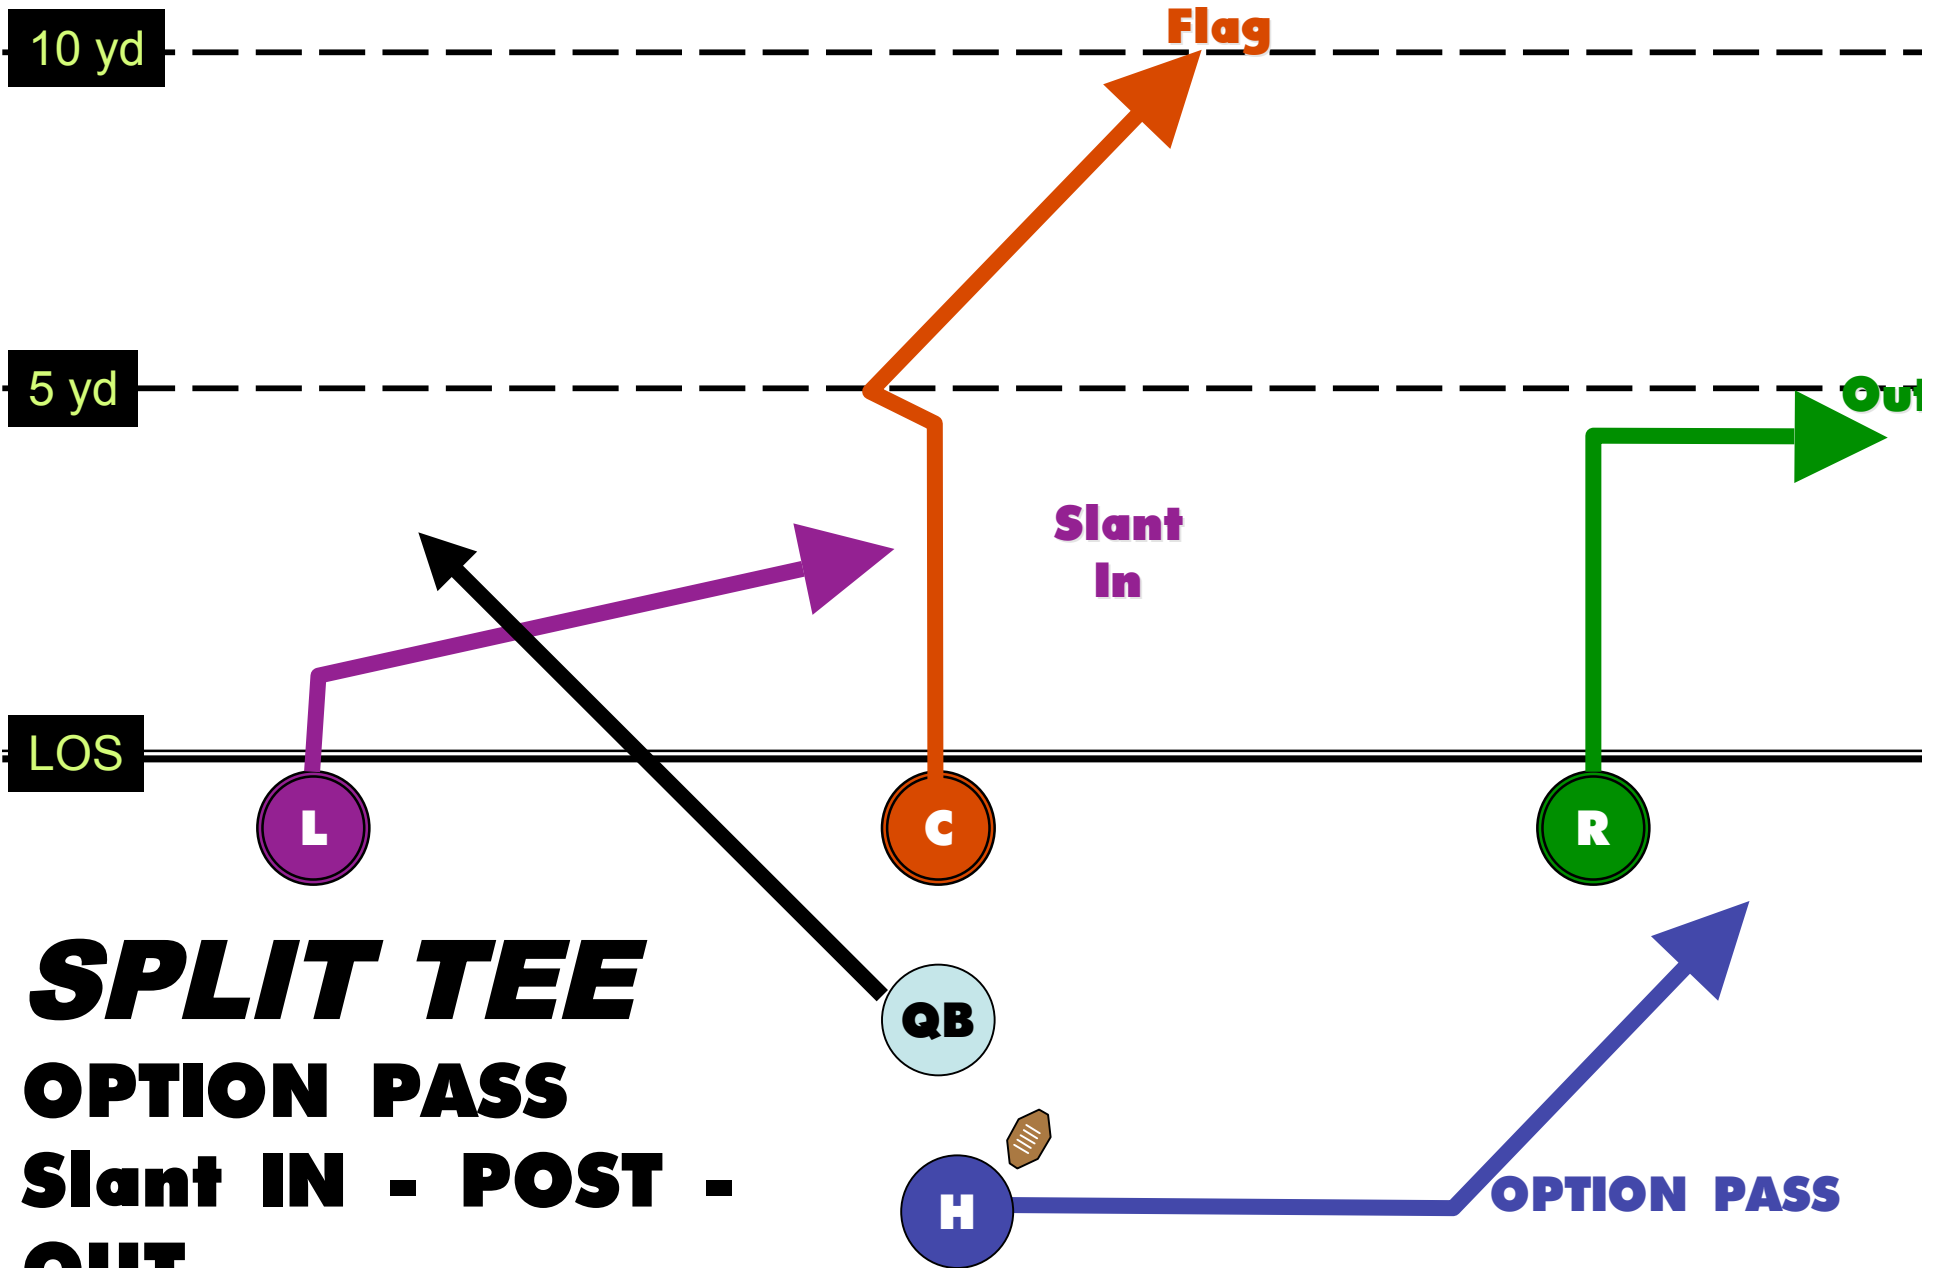

CURL - FLY - OUT

QB

F

H

C

R

L

SHORT YARDAGE TWO POINT PAT

10 yd

5 yd

LOS

SPLIT TEE
OUT
IN - CURL - SLANT
IN

SPLIT TEE

Flare

Curl - FadeOUT -

FLARE

SPLIT TEE
OPTION PASS
Slant IN - POST -
OUT

TWINS LEFT

FADE IN - DOUBLE CURL - POST

TWINS LEFT

INs

TWINS LEFT

QB

FADE - SLANT IN - FLAG - POST

TWINS LEFT

**Post - IN - FADE OUT -
CURL**

QB

TWINS RIGHT

INS & OUTS

TWINS RIGHT

FADE OUT - FLAG - FADE IN - SLANT IN

TWINS RIGHT