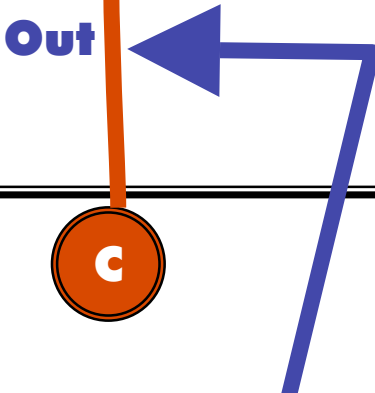

SPLIT TEE
RUN RIGHT
FLIES

SPLIT TEE
RUN LEFT
FLIES

SPLIT TEE

CIRCLE

POST - FLAG -

CURL

SPLIT TEE

ARROW

CURL - FLY - OUT

QB

F

H

C

R

L

SHORT YARDAGE TWO POINT PAT

10 yd

5 yd

LOS

SPLIT TEE
OUT
IN - CURL - SLANT
IN

SPLIT TEE

Flare

Curl - FadeOUT -

FLARE

SPLIT TEE
OPTION PASS
Slant IN - POST -
OUT

TWINS LEFT

FADE IN - DOUBLE CURL - POST

TWINS LEFT

INs

TWINS LEFT

QB

FADE - SLANT IN - FLAG - POST