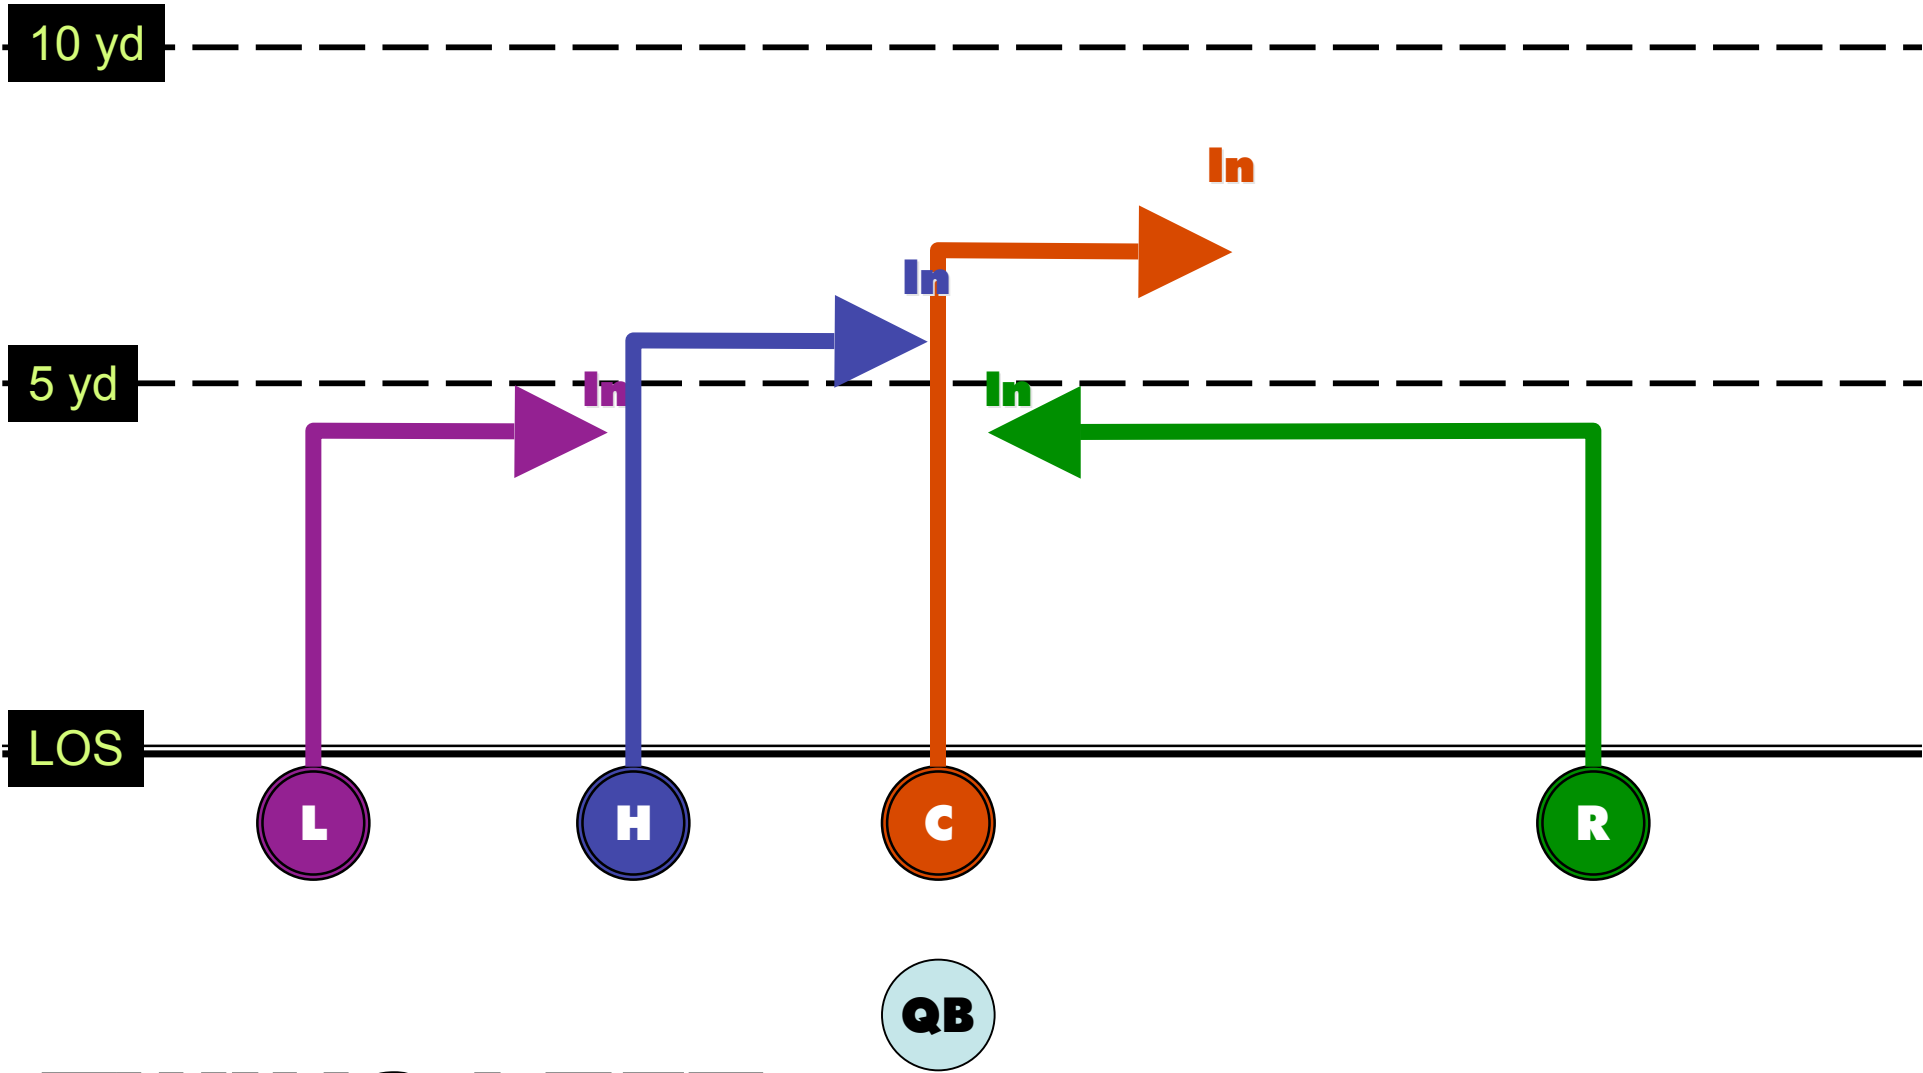

10 yd

5 yd

LOS

SPLIT TEE
OUT
IN - CURL - SLANT
IN

SPLIT TEE

Flare

Curl - FadeOUT -

FLARE

SPLIT TEE
OPTION PASS
Slant IN - POST -
OUT

TWINS LEFT

FADE IN - DOUBLE CURL - POST

TWINS LEFT

INs

TWINS LEFT

QB

FADE - SLANT IN - FLAG - POST

TWINS LEFT

**Post - IN - FADE OUT -
CURL**

QB

TWINS RIGHT

INS & OUTS

TWINS RIGHT

FADE OUT - FLAG - FADE IN - SLANT IN

TWINS RIGHT

Curl

QB

TWINS RIGHT

Slant In - OUT - IN - CURL

TRIPS LEFT
OUTS

TRIPS LEFT
DEEP & TIGHT

TRIPS LEFT

SLANT INs & OUTs