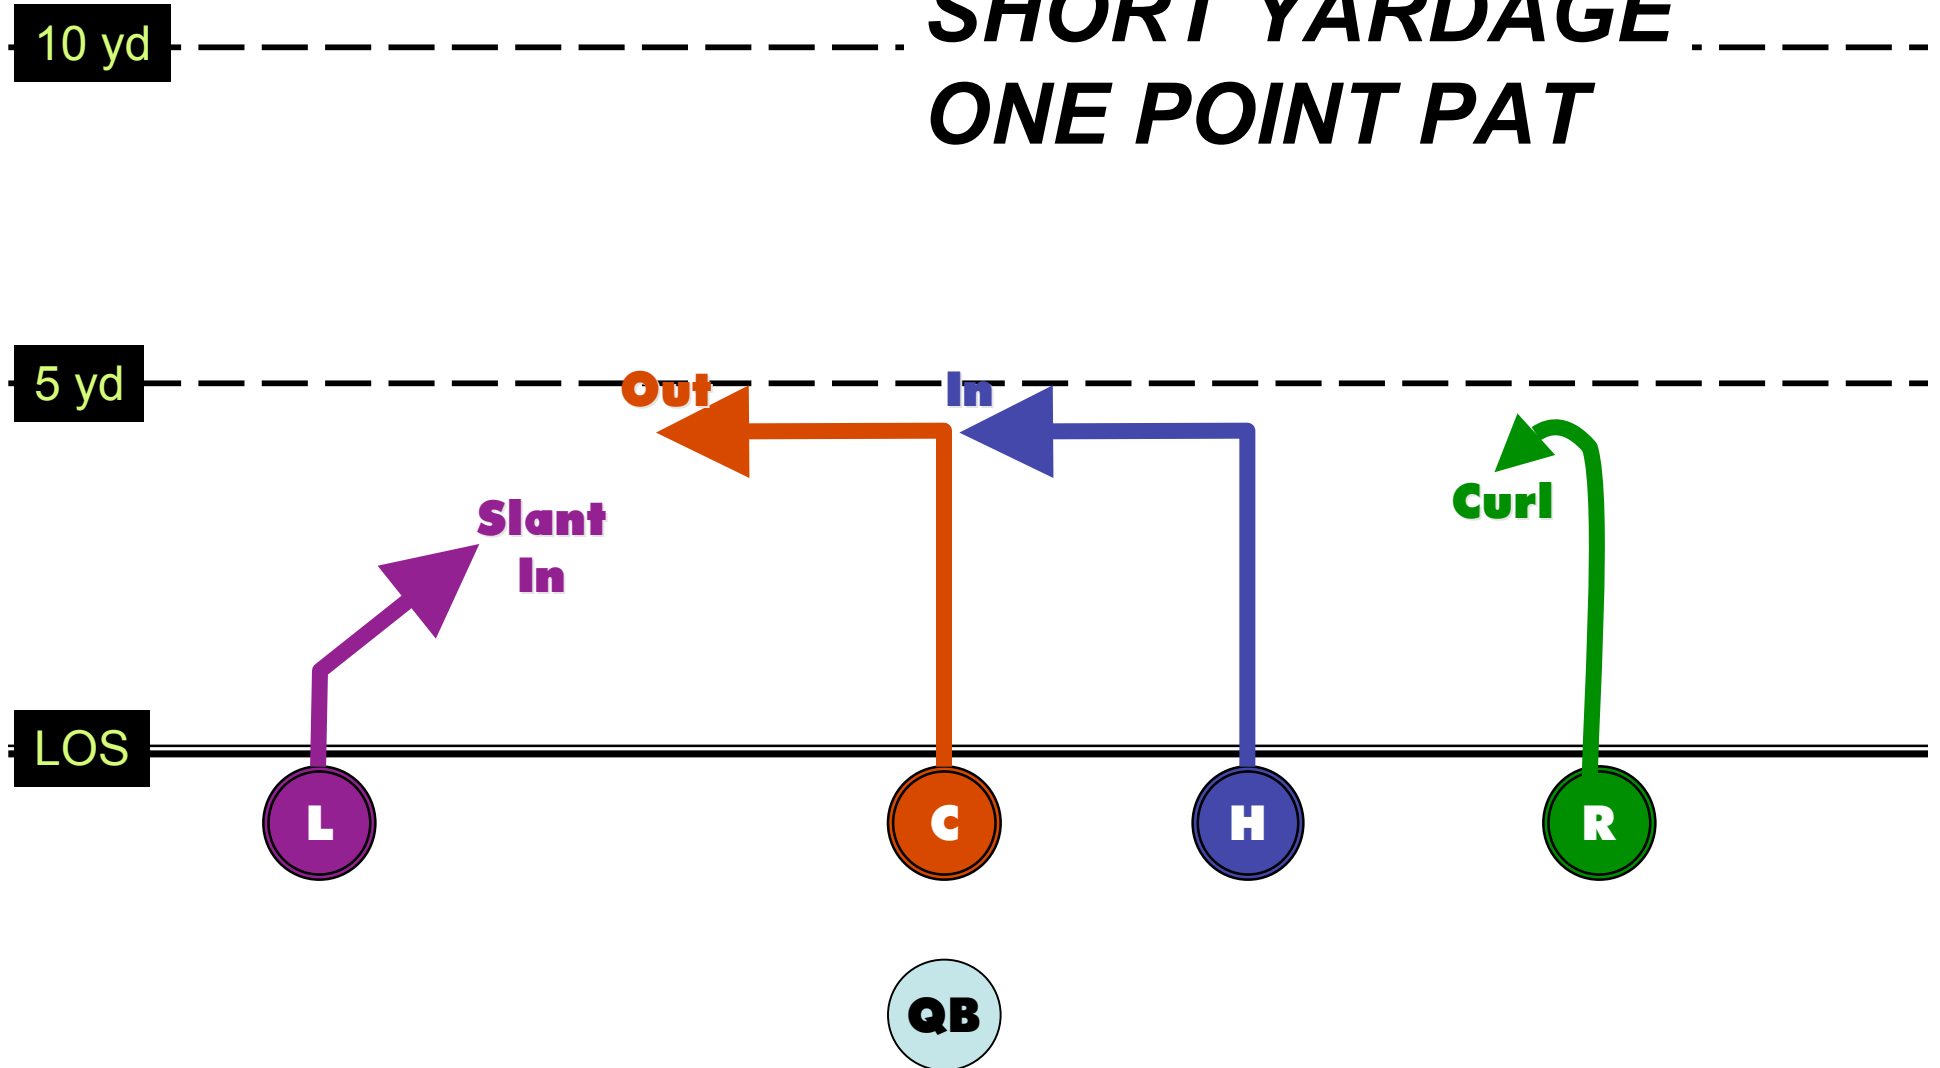

SPLIT TEE
OPTION PASS
Slant IN - POST -
OUT

TWINS LEFT

FADE IN - DOUBLE CURL - POST

TWINS LEFT

INs

TWINS LEFT

QB

FADE - SLANT IN - FLAG - POST

TWINS LEFT

**Post - IN - FADE OUT -
CURL**

QB

TWINS RIGHT

INS & OUTS

TWINS RIGHT

FADE OUT - FLAG - FADE IN - SLANT IN

TWINS RIGHT

**BOMB - CURL - BOMB -
OUT**

10 yd

SHORT YARDAGE ONE POINT PAT

5 yd

LOS

Slant In

Out

In

Curl

QB

TWINS RIGHT

Slant In - OUT - IN - CURL

TRIPS LEFT
OUTS

TRIPS LEFT
DEEP & TIGHT

TRIPS LEFT

SLANT INs & OUTs