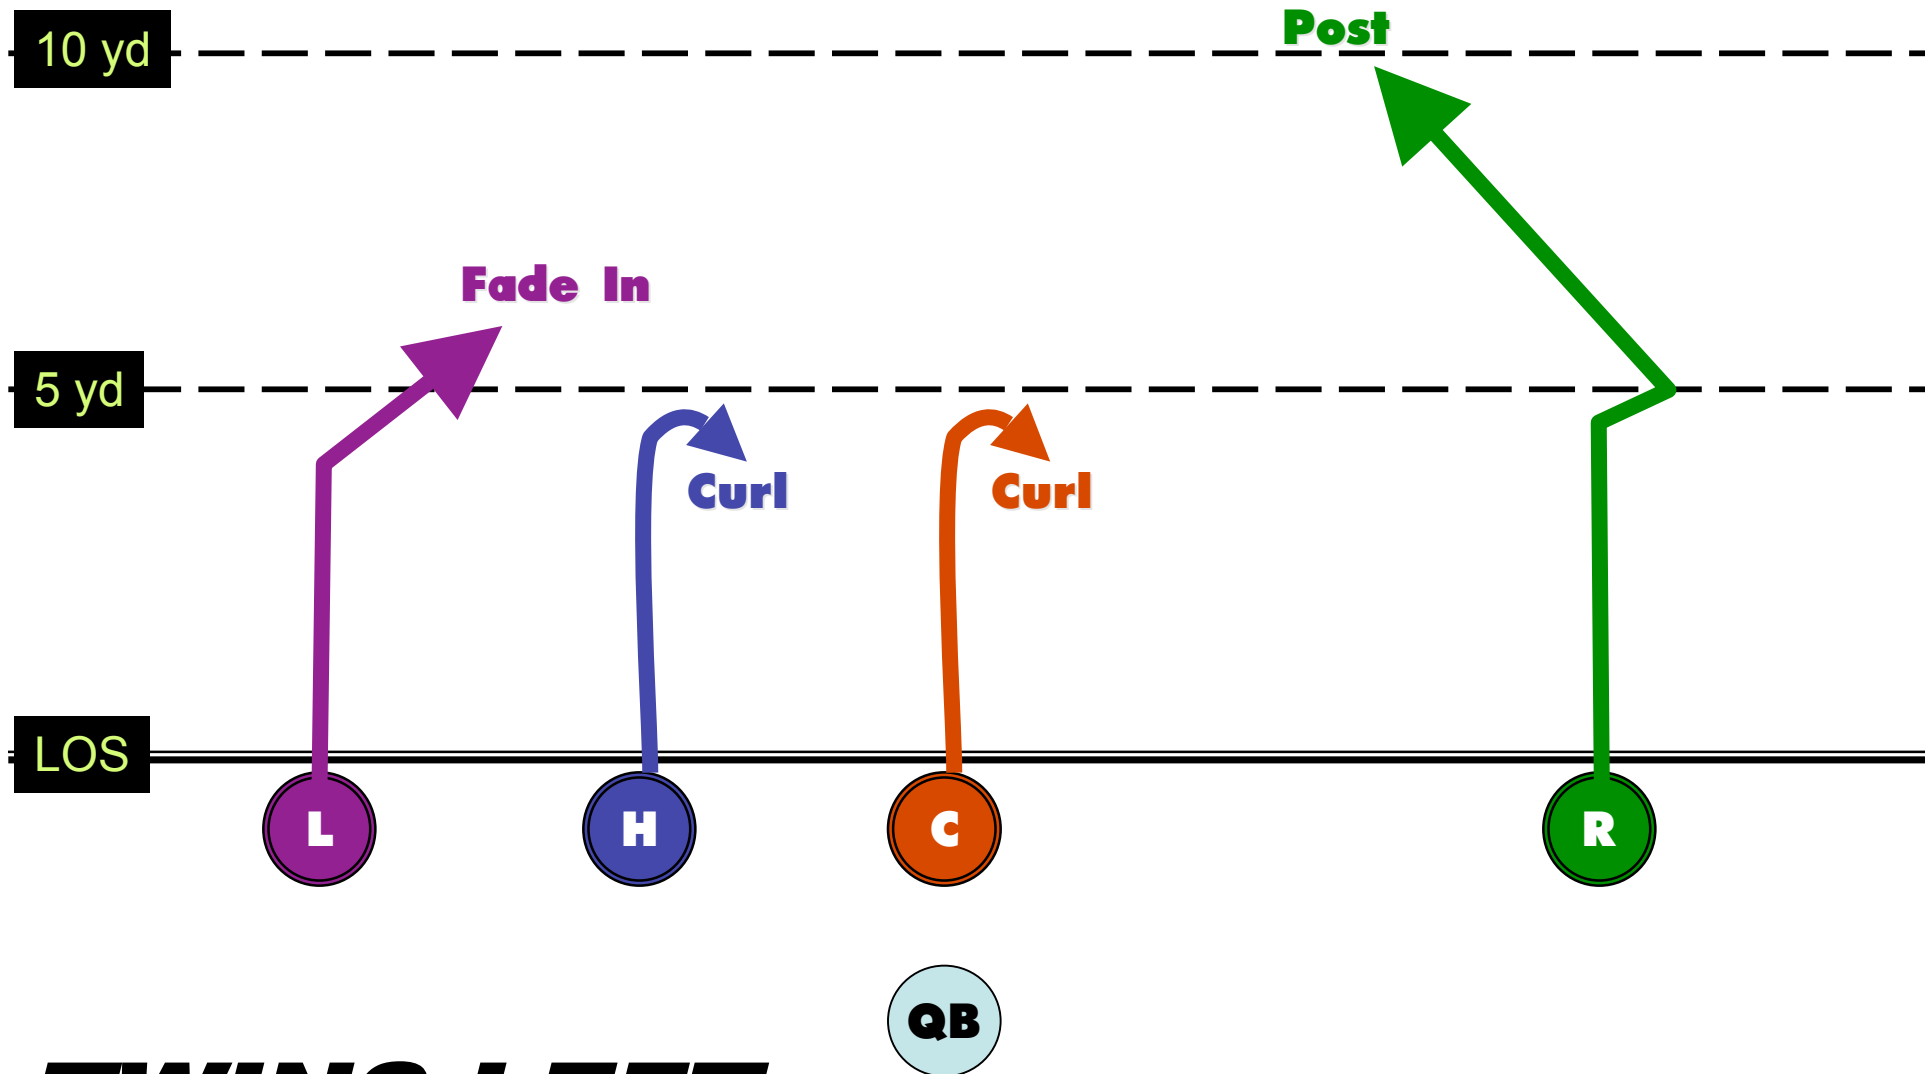

CURL - FLY - OUT

QB

F

H

C

R

L

SHORT YARDAGE TWO POINT PAT

10 yd

5 yd

LOS

SPLIT TEE
OUT
IN - CURL - SLANT
IN

SPLIT TEE

Flare

Curl - FadeOUT -

FLARE

SPLIT TEE
OPTION PASS
Slant IN - POST -
OUT

TWINS LEFT

FADE IN - DOUBLE CURL - POST

TWINS LEFT

INs

TWINS LEFT

QB

FADE - SLANT IN - FLAG - POST

TWINS LEFT

**Post - IN - FADE OUT -
CURL**

QB

TWINS RIGHT

INS & OUTS

TWINS RIGHT

FADE OUT - FLAG - FADE IN - SLANT IN

TWINS RIGHT