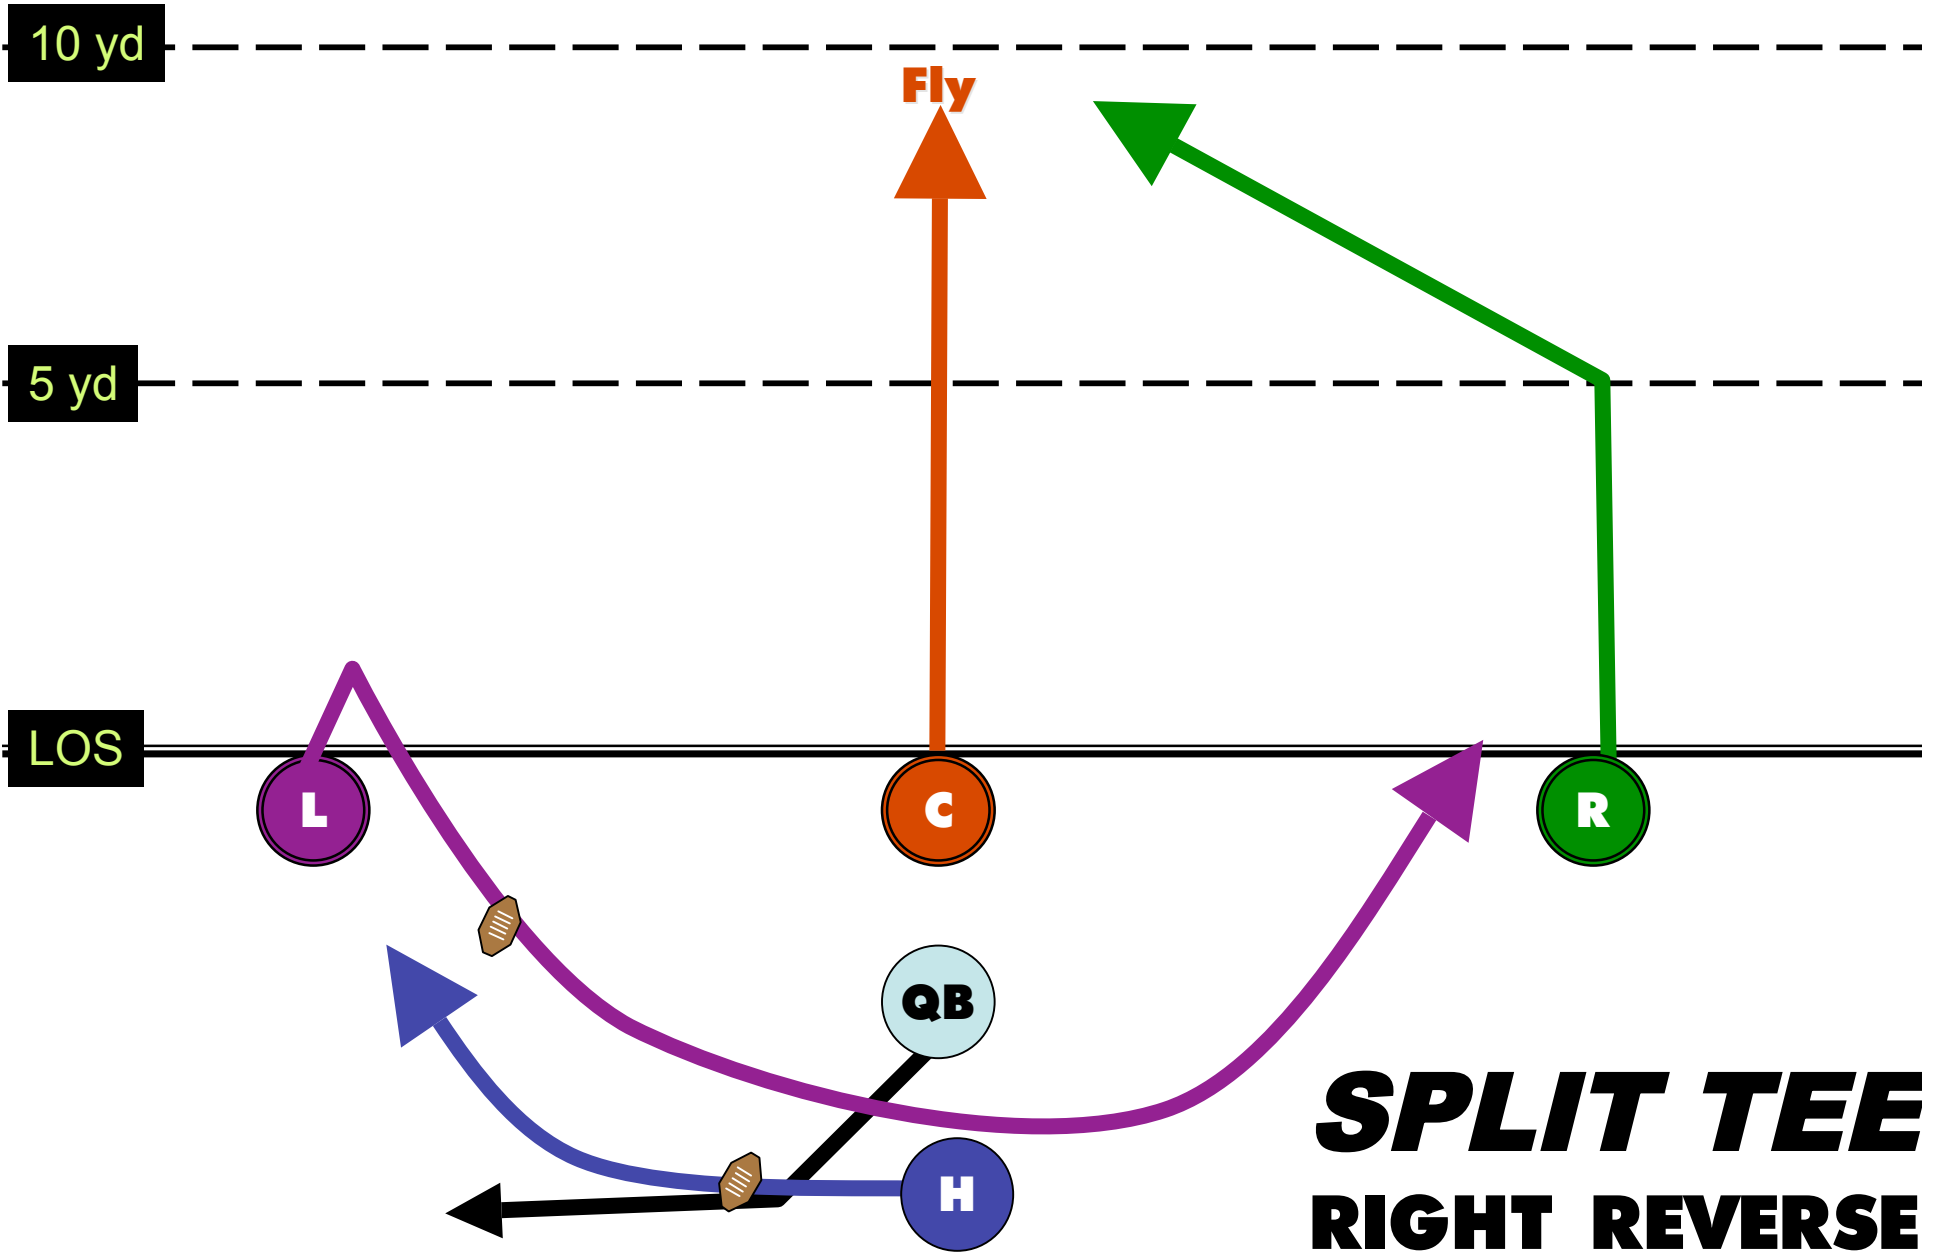

CURL - FLY - OUT

QB

F

H

C

R

L

SHORT YARDAGE TWO POINT PAT

10 yd

5 yd

LOS

SPLIT TEE
OUT
IN - CURL - SLANT
IN

SPLIT TEE

Flare

Curl - FadeOUT -

FLARE

SPLIT TEE
OPTION PASS
Slant IN - POST -
OUT

TWINS LEFT

FADE IN - DOUBLE CURL - POST

TWINS LEFT

INs

TWINS LEFT

QB

FADE - SLANT IN - FLAG - POST

TWINS LEFT

**Post - IN - FADE OUT -
CURL**

QB

TWINS RIGHT

INS & OUTS

TWINS RIGHT

FADE OUT - FLAG - FADE IN - SLANT IN

TWINS RIGHT