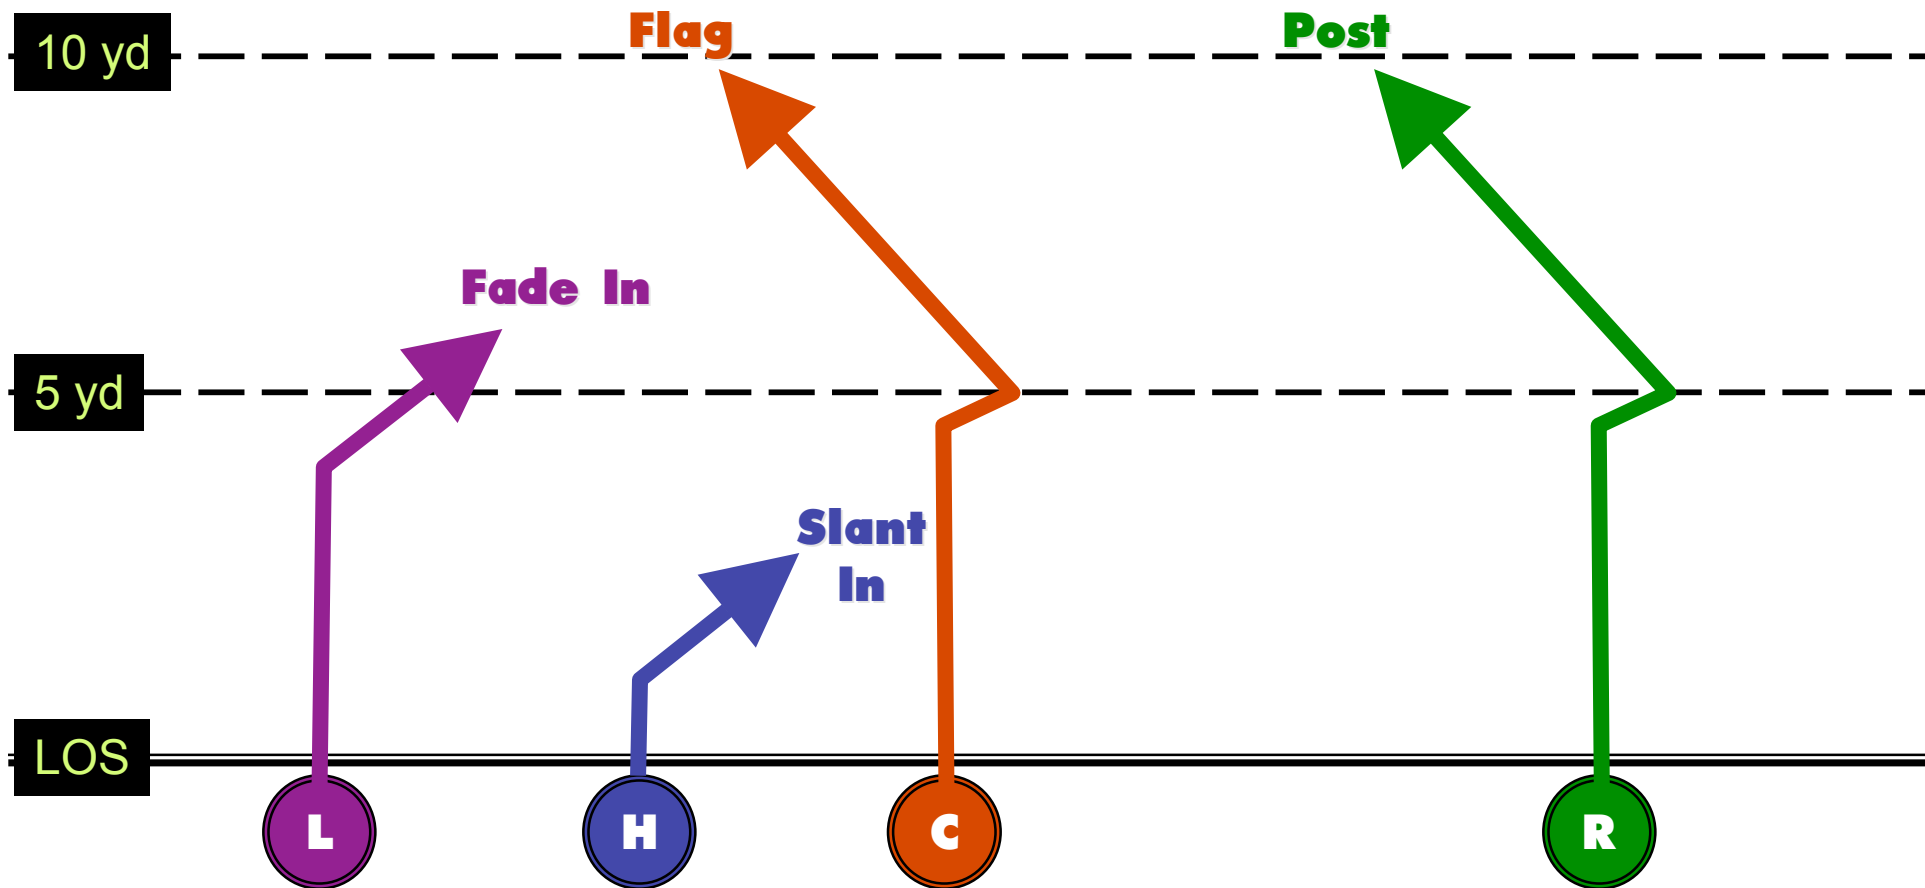

SPLIT TEE
OPTION PASS
Slant IN - POST -
OUT

TWINS LEFT

FADE IN - DOUBLE CURL - POST

TWINS LEFT

INs

TWINS LEFT

QB

FADE - SLANT IN - FLAG - POST

TWINS LEFT

**Post - IN - FADE OUT -
CURL**

QB

TWINS RIGHT

INS & OUTS

TWINS RIGHT

FADE OUT - FLAG - FADE IN - SLANT IN

TWINS RIGHT