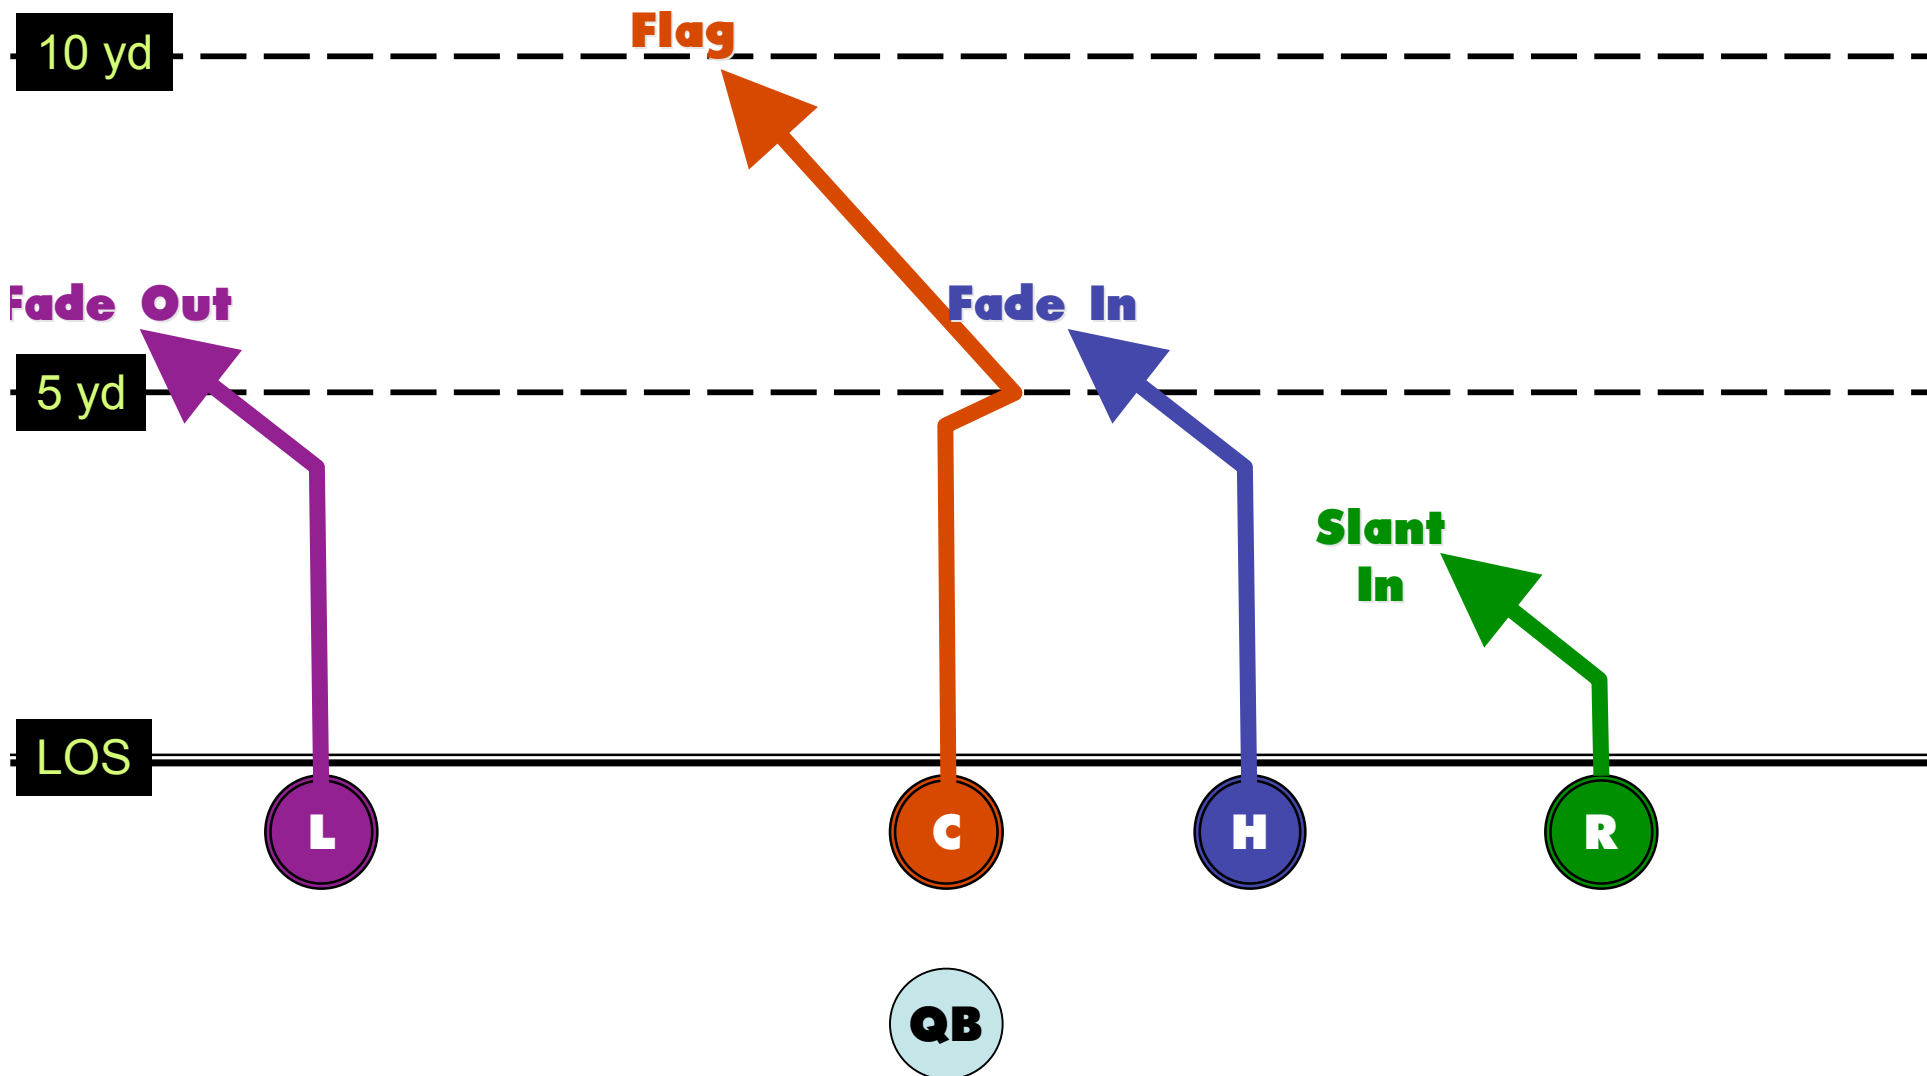

SPLIT TEE
OPTION PASS
Slant IN - POST -
OUT

TWINS LEFT

FADE IN - DOUBLE CURL - POST

TWINS LEFT

INs

TWINS LEFT

QB

FADE - SLANT IN - FLAG - POST

TWINS LEFT

**Post - IN - FADE OUT -
CURL**

QB

TWINS RIGHT

INS & OUTS

TWINS RIGHT

FADE OUT - FLAG - FADE IN - SLANT IN

TWINS RIGHT

**BOMB - CURL - BOMB -
OUT**

10 yd

SHORT YARDAGE ONE POINT PAT

5 yd

LOS

Slant In

Out

In

Curl

QB

TWINS RIGHT

Slant In - OUT - IN - CURL

TRIPS LEFT
OUTS

TRIPS LEFT
DEEP & TIGHT

TRIPS LEFT

SLANT INs & OUTs