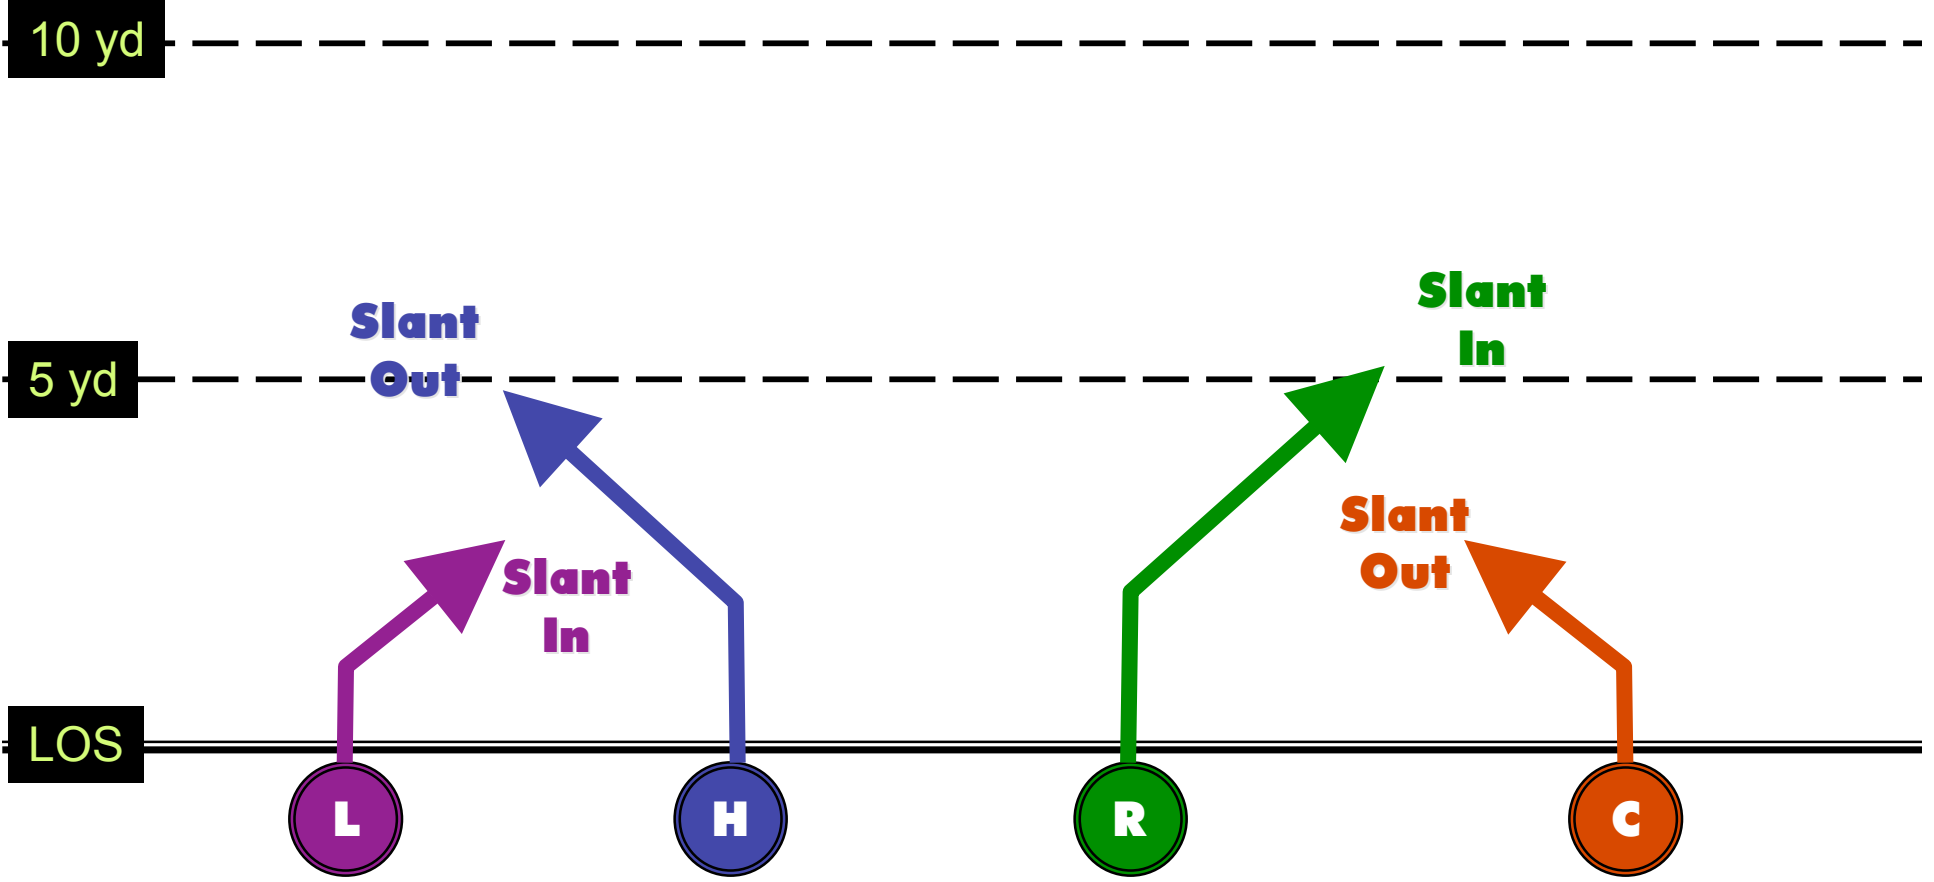

SPLIT TEE
OPTION PASS
Slant IN - POST -
OUT

TWINS LEFT

FADE IN - DOUBLE CURL - POST

TWINS LEFT

INs

TWINS LEFT

QB

FADE - SLANT IN - FLAG - POST

TWINS LEFT

**Post - IN - FADE OUT -
CURL**

QB

TWINS RIGHT

INS & OUTS

TWINS RIGHT

FADE OUT - FLAG - FADE IN - SLANT IN

TWINS RIGHT

Curl

QB

TWINS RIGHT

Slant In - OUT - IN - CURL

TRIPS LEFT
OUTS

TRIPS LEFT
DEEP & TIGHT

TRIPS LEFT

SLANT INs & OUTs

TRIPS RIGHT
Left to Right
Progression

TRIPS RIGHT
SUPER CURLS

TRIPS RIGHT

**FLY - FADE IN - FLAG -
OUT**

10 yd

5 yd

LOS

BACKUP and