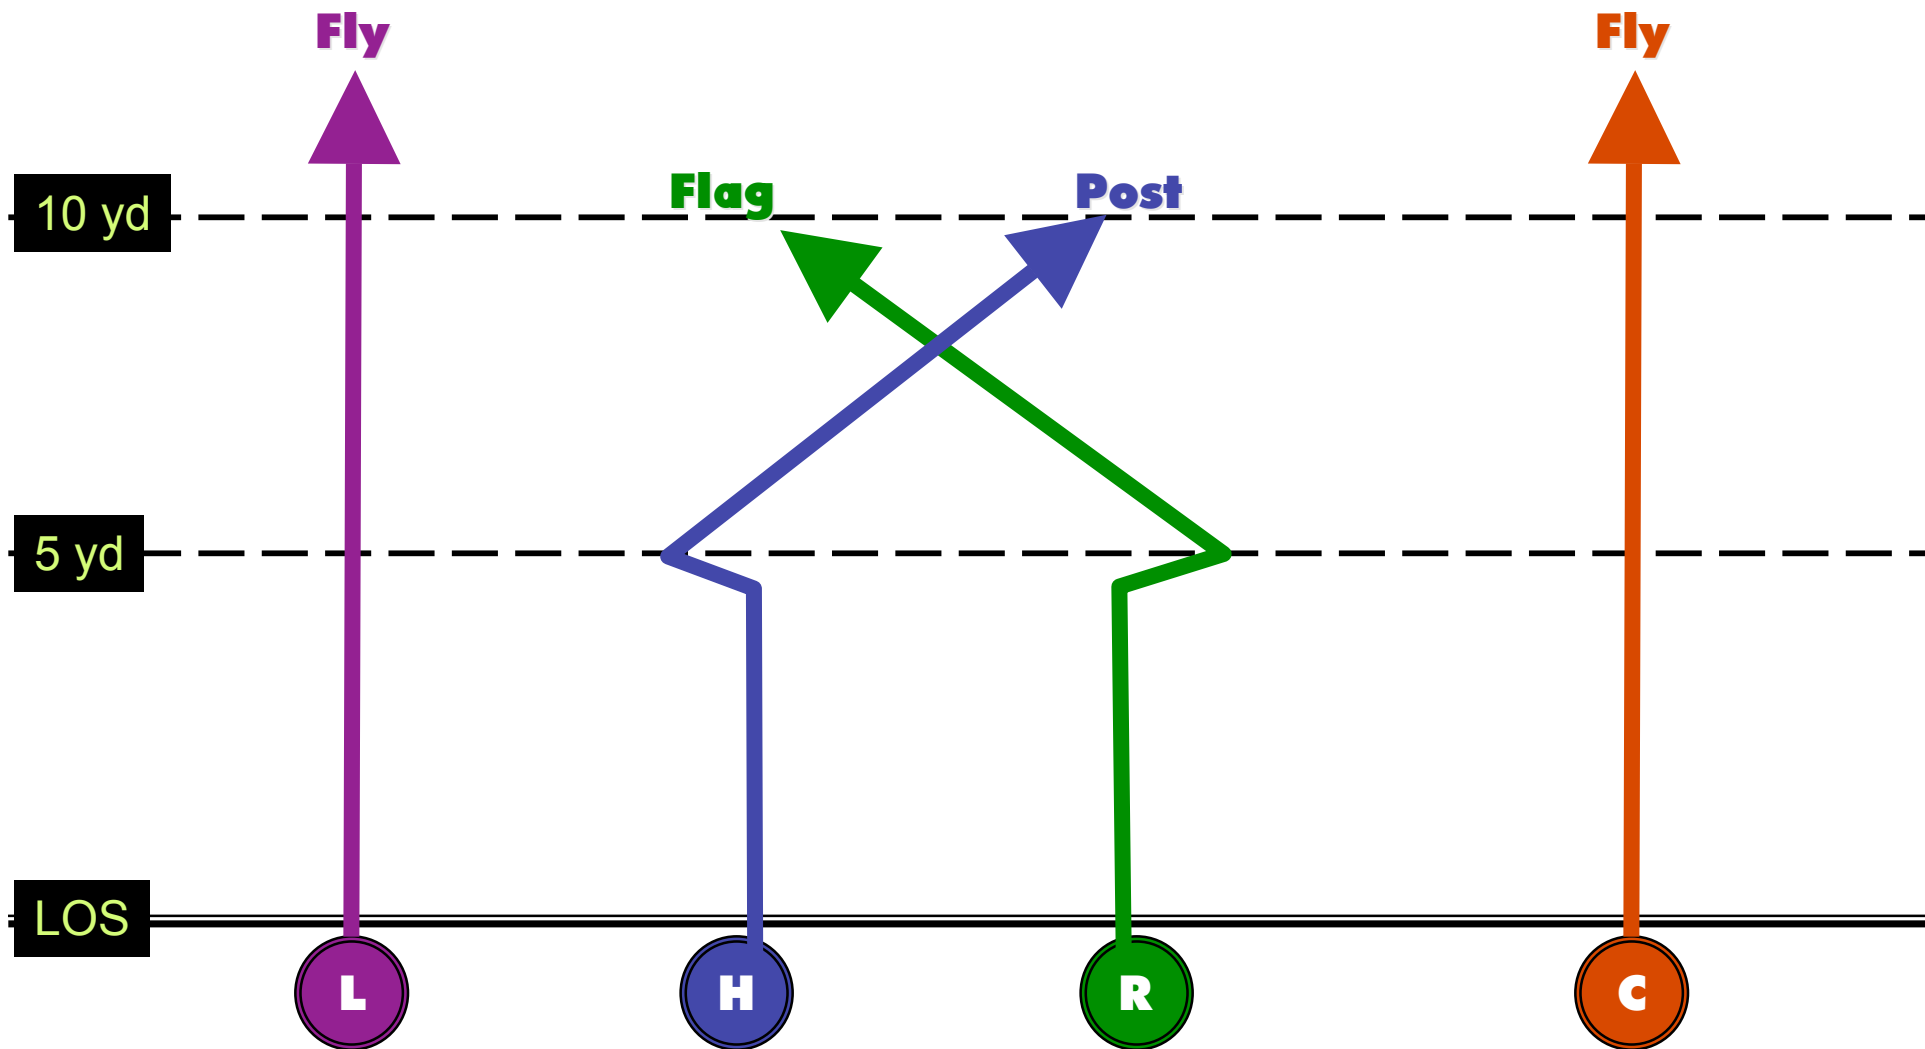

SPLIT TEE
OPTION PASS
Slant IN - POST -
OUT

TWINS LEFT

FADE IN - DOUBLE CURL - POST

TWINS LEFT

INs

TWINS LEFT

QB

FADE - SLANT IN - FLAG - POST

TWINS LEFT

**Post - IN - FADE OUT -
CURL**

QB

TWINS RIGHT

INS & OUTS

TWINS RIGHT

FADE OUT - FLAG - FADE IN - SLANT IN

TWINS RIGHT

Curl

QB

TWINS RIGHT

Slant In - OUT - IN - CURL

TRIPS LEFT
OUTS

TRIPS LEFT
DEEP & TIGHT

TRIPS LEFT

SLANT INs & OUTs

TRIPS RIGHT
Left to Right
Progression

TRIPS RIGHT
SUPER CURLS

TRIPS RIGHT

**FLY - FADE IN - FLAG -
OUT**

10 yd

5 yd

LOS

BACKUP and