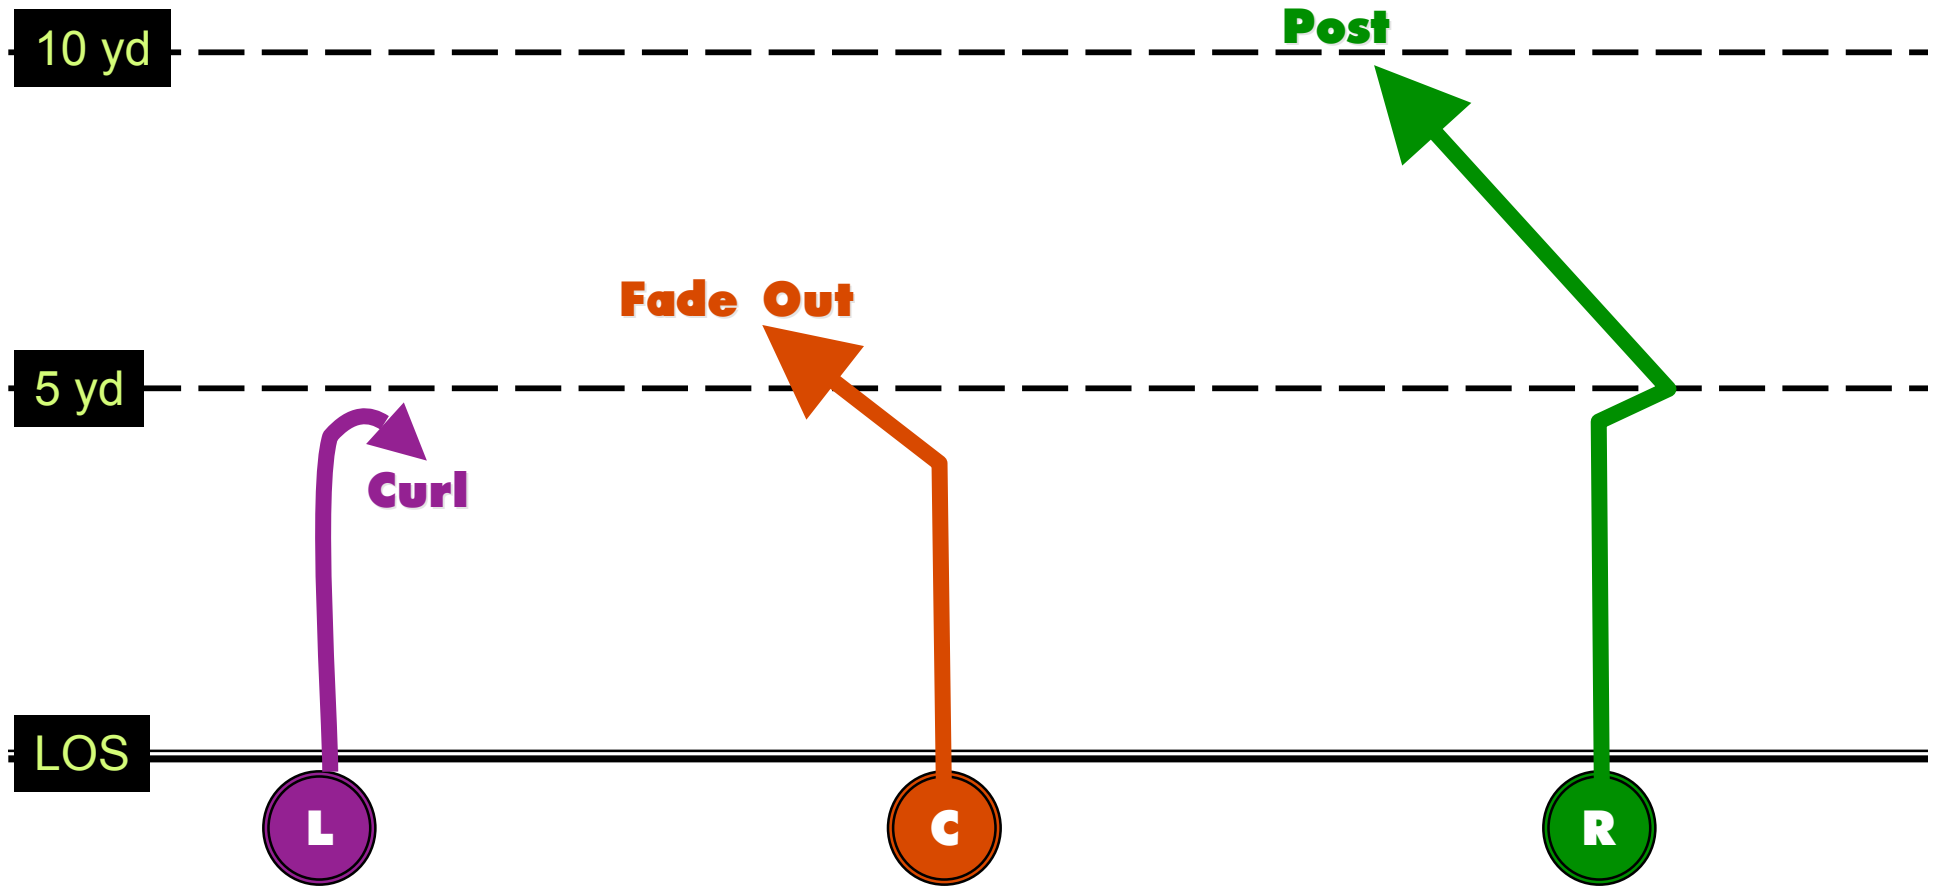

CURL - FLY - OUT

QB

F

H

C

R

L

SHORT YARDAGE TWO POINT PAT

10 yd

5 yd

LOS

SPLIT TEE
OUT
IN - CURL - SLANT
IN

SPLIT TEE

Flare

Curl - FadeOUT -

FLARE

SPLIT TEE
OPTION PASS
Slant IN - POST -
OUT

TWINS LEFT

FADE IN - DOUBLE CURL - POST

TWINS LEFT

INs

TWINS LEFT

QB

FADE - SLANT IN - FLAG - POST