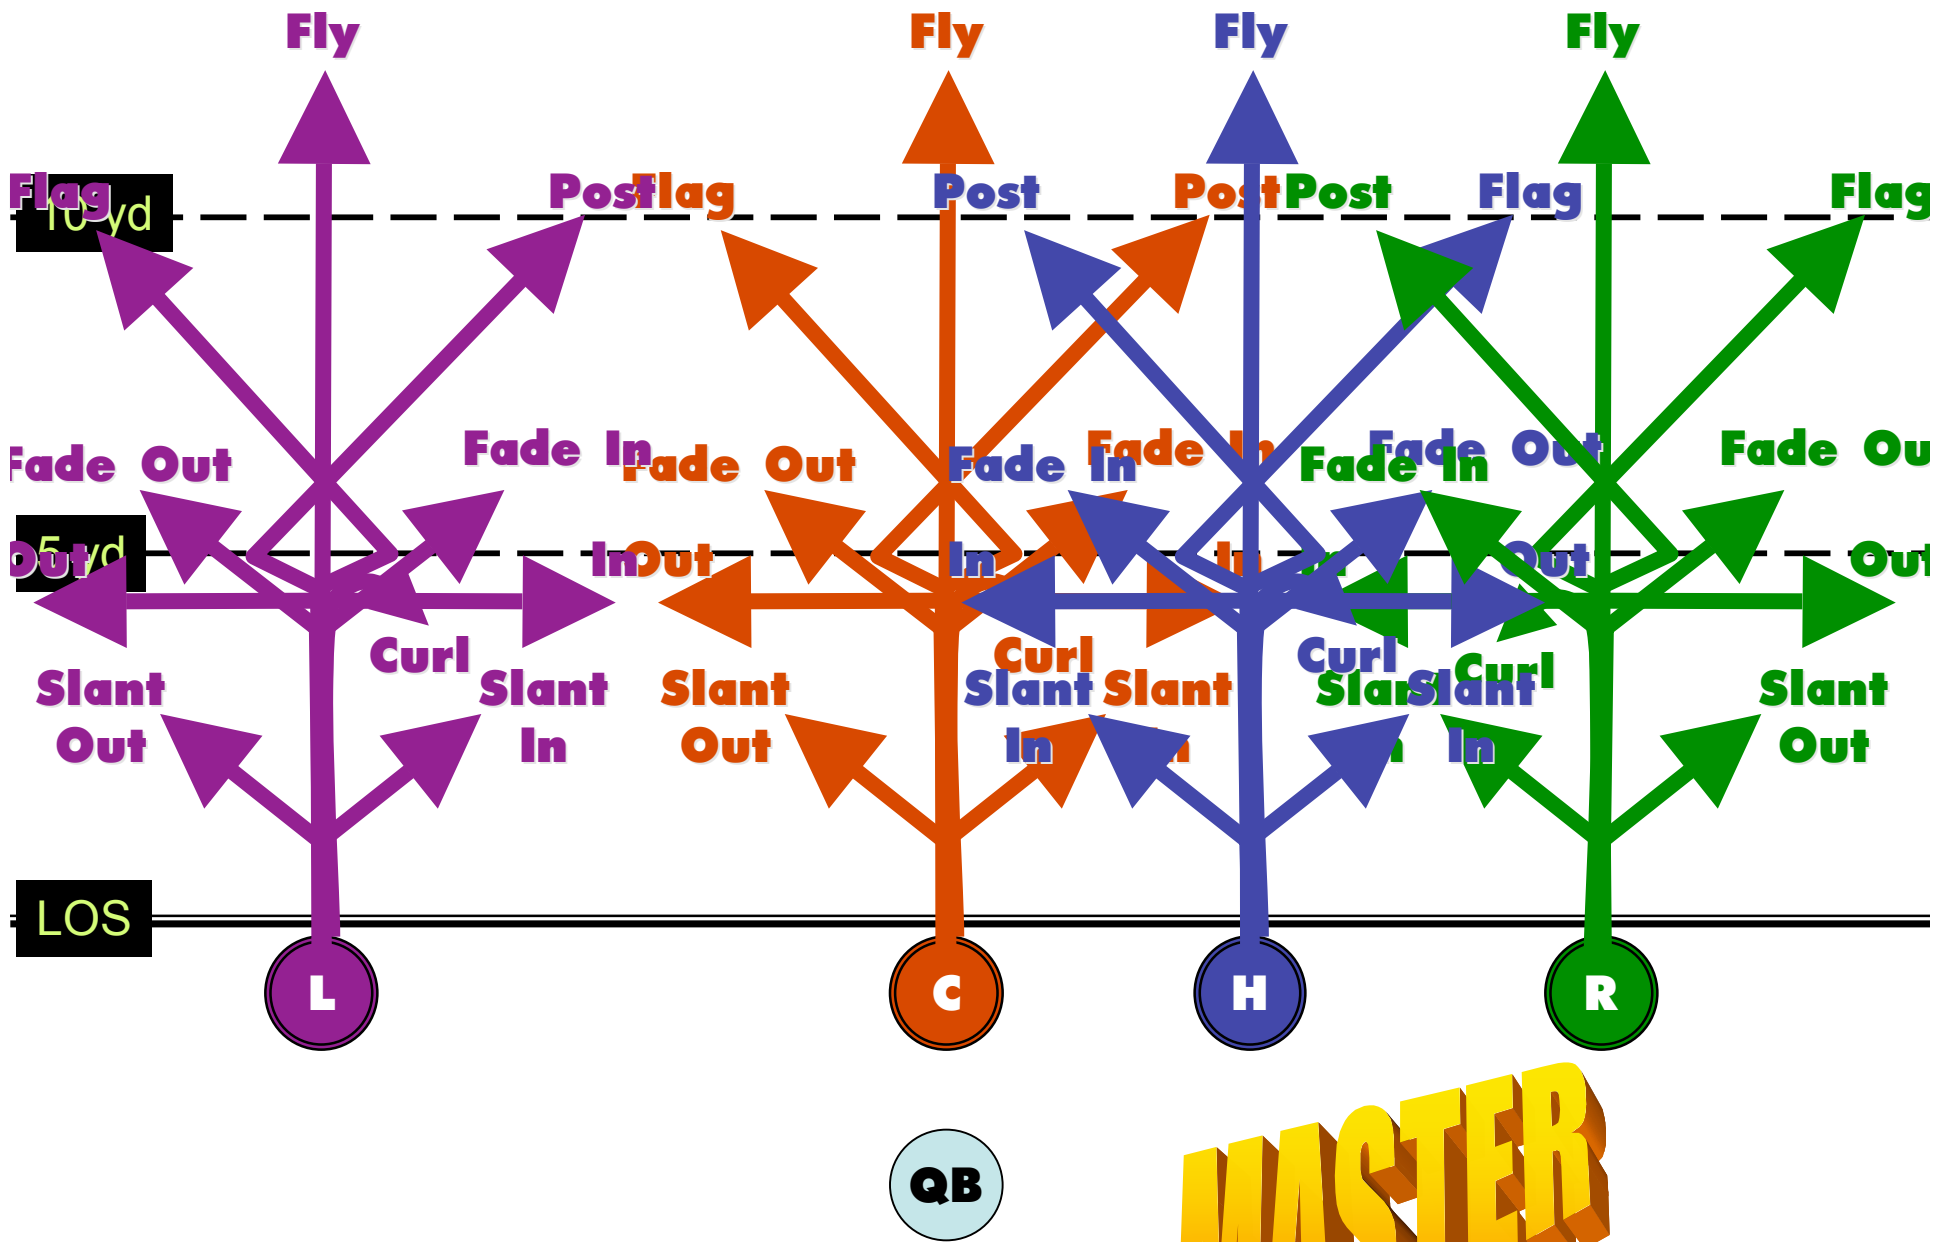

Curl

QB

TWINS RIGHT

Slant In - OUT - IN - CURL

TRIPS LEFT
OUTS

TRIPS LEFT
DEEP & TIGHT

TRIPS LEFT

SLANT INs & OUTs

TRIPS RIGHT
Left to Right
Progression

TRIPS RIGHT
SUPER CURLS

TRIPS RIGHT

**FLY - FADE IN - FLAG -
OUT**

10 yd

5 yd

LOS

BACKUP and

MASTER

FORMS

TWINS LEFT

MASTER

TWINS RIGHT

MASTER

LOS

Flag
10 yd

Out

L

H

R

C

TRIPS LEFT

MASTER QB

10 yd