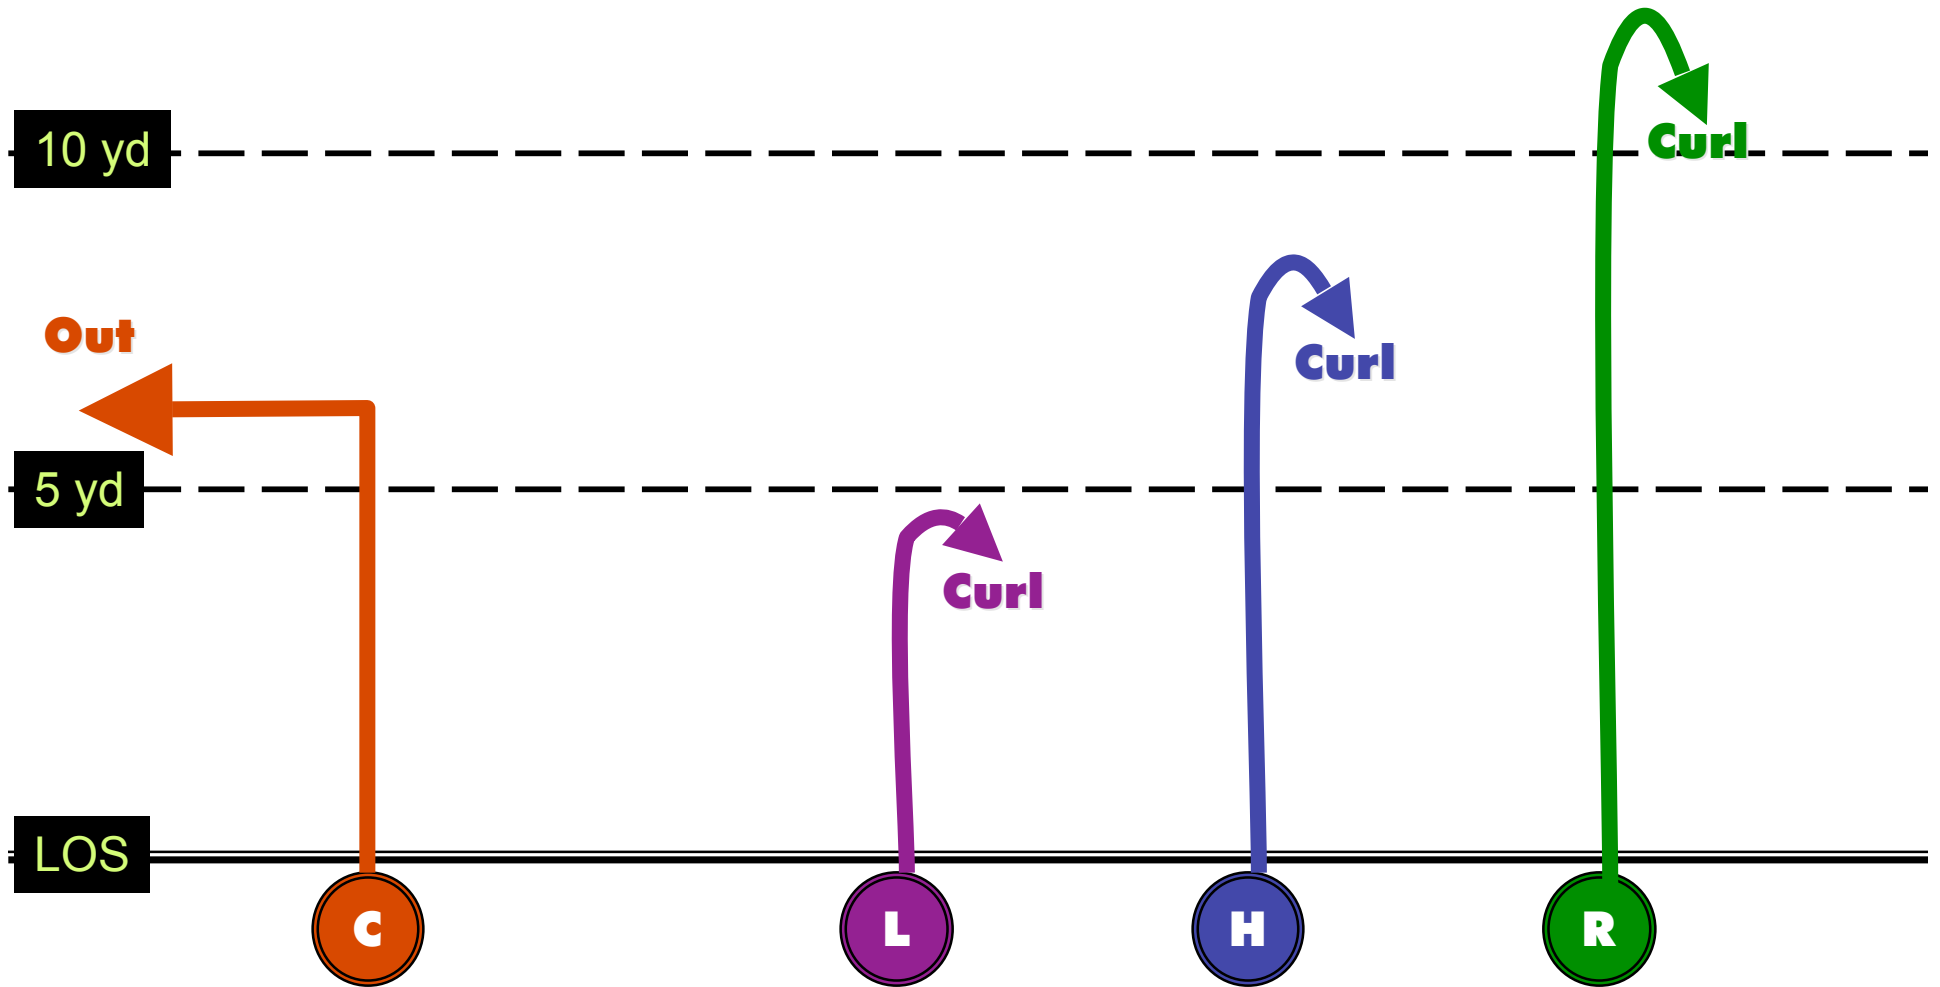

Curl

QB

TWINS RIGHT

Slant In - OUT - IN - CURL

TRIPS LEFT
OUTS

TRIPS LEFT
DEEP & TIGHT

TRIPS LEFT

SLANT INs & OUTs

TRIPS LEFT
BOMBS AWAY

10 yd

5 yd

LOS

Fade In

Fade In

Fade Ou

TRIPS RIGHT
REVERSE

TRIPS RIGHT
Left to Right
Progression

TRIPS RIGHT
SUPER CURLS

TRIPS RIGHT

**FLY - FADE IN - FLAG -
OUT**

10 yd

5 yd

LOS

BACKUP and