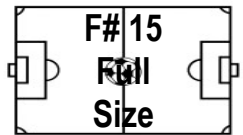

Small & Speedy  
Zone

CENTER  
PARKING  
LOT

U9/10 }

NORTH

FRANKSVILLE  
PARK  
ENTRANCE/EXIT  
TO HWY K

SPRING 2018

Map not to scale