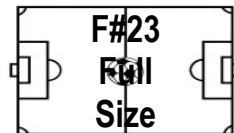

Small & Speedy  
Zone

CENTER  
PARKING  
LOT

U9/10 }

NORTH

FRANKSVILLE  
PARK  
ENTRANCE/EXIT  
TO HWY K

SPRING 2018

Map not to scale