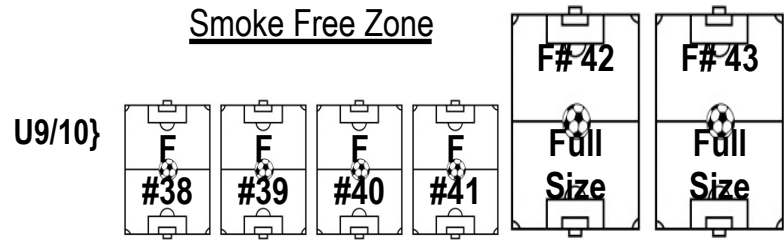

Soccer Complex of Racine  
SCORE

9509 Dunkelow Road  
Franksville, WI 53126  
(262)898-1092

NO DOGS ALLOWED

ABSOLUTELY  
NO DOGS  
ON SCORE  
GROUNDS

SCORE is a  
Smoke Free Zone

NORTH LOT

WEST PARKING LOT

REFEREE PARKING

Small & Speedy  
Zone

CENTER  
PARKING  
LOT

U9/10 }

NORTH

FRANKSVILLE  
PARK  
ENTRANCE/EXIT  
TO HWY K

SPRING 2018

Map not to scale