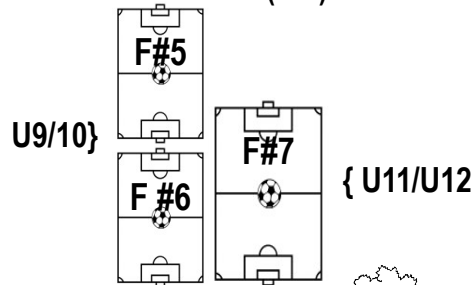

Soccer Complex of Racine  
SCORE

9509 Dunkelow Road  
Franksville, WI 53126  
(262)898-1092

NO DOGS ALLOWED

ABSOLUTELY  
NO DOGS  
ON SCORE  
GROUNDS

SCORE is a  
Smoke Free Zone

NORTH LOT

WEST PARKING LOT

REFEREE PARKING

Small & Speedy  
Zone

CENTER  
PARKING  
LOT

U9/10 }

NORTH

FRANKSVILLE  
PARK  
ENTRANCE/EXIT  
TO HWY K

SPRING 2018

Map not to scale