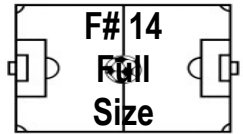

Small & Speedy  
Zone

CENTER  
PARKING  
LOT

U9/10 }

NORTH

FRANKSVILLE  
PARK  
ENTRANCE/EXIT  
TO HWY K

SPRING 2018

Map not to scale