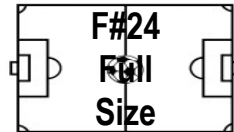

Small & Speedy  
Zone

CENTER  
PARKING  
LOT

U9/10 }

NORTH

FRANKSVILLE  
PARK  
ENTRANCE/EXIT  
TO HWY K

SPRING 2018

Map not to scale