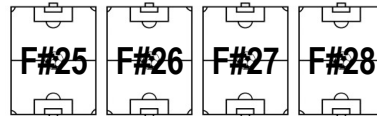

AFC Union SCORE Training Center

WEST PARKING LOT

REFEREE PARKING

CENTER PARKING LOT

Pavilion

Small & Speedy Zone

U11/U12 }

U9/10 }