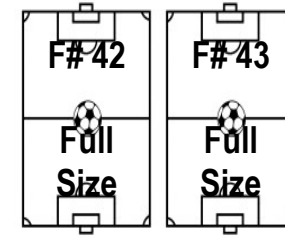

Soccer Complex of Racine SCORE

9509 Dunkelow Road
Franksville, WI 53126
(262)898-1092

NO DOGS ALLOWED

**ABSOLUTELY
NO DOGS
ON SCORE
GROUNDS**

NORTH LOT

SPRING 2019

Map not to scale

SCORE is a
Smoke Free Zone

AFC Union SCORE Training Center

WEST PARKING LOT

REFEREE PARKING

CENTER PARKING LOT

Pavilion

Small & Speedy Zone

U11/U12 }

U9/10 }