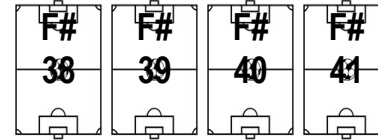

Soccer Complex of Racine SCORE

9509 Dunkelow Road
Franksville, WI 53126
(262)898-1092

NO DOGS ALLOWED

**ABSOLUTELY
NO DOGS
ON SCORE
GROUNDS**

NORTH LOT

SPRING 2019

Map not to scale

SCORE is a
Smoke Free Zone

AFC Union SCORE Training Center

WEST PARKING LOT

REFEREE PARKING

CENTER PARKING LOT

Pavilion

Small & Speedy Zone

U11/U12 }

U9/10 }