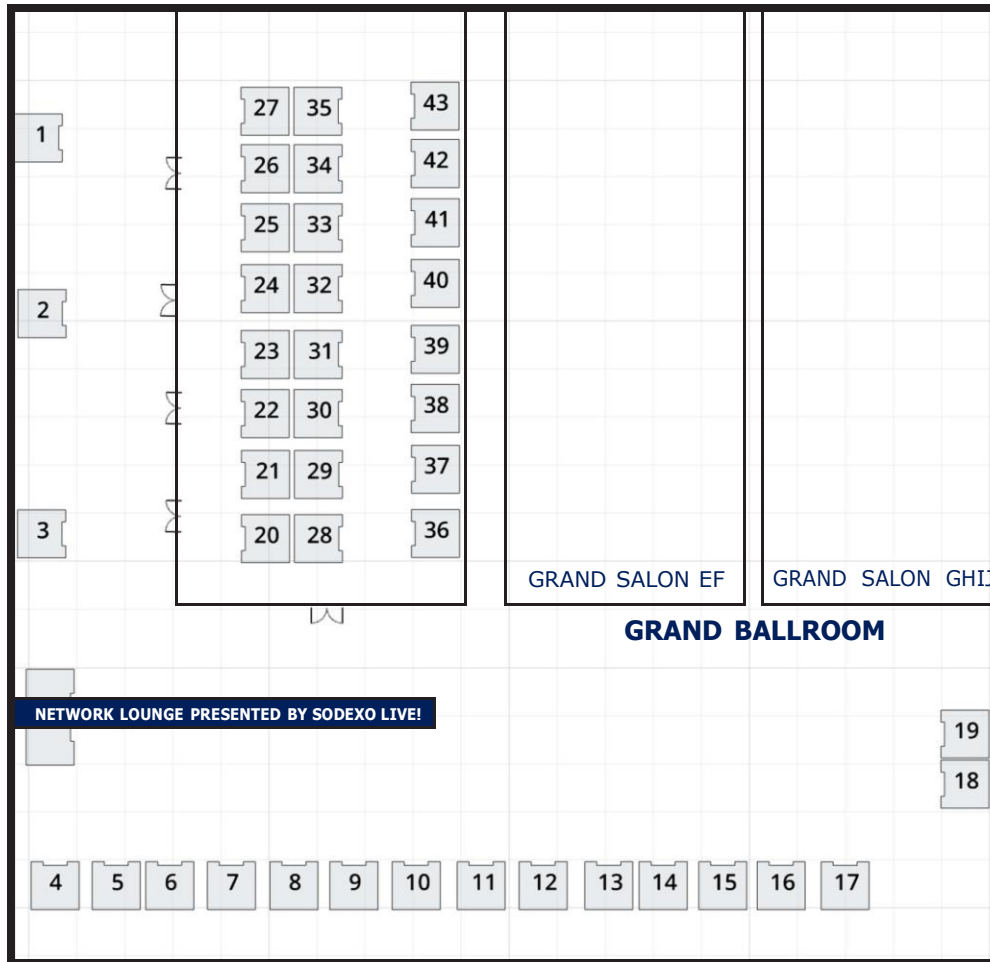

# USL 2021 WINTER SUMMIT VENDOR MAP