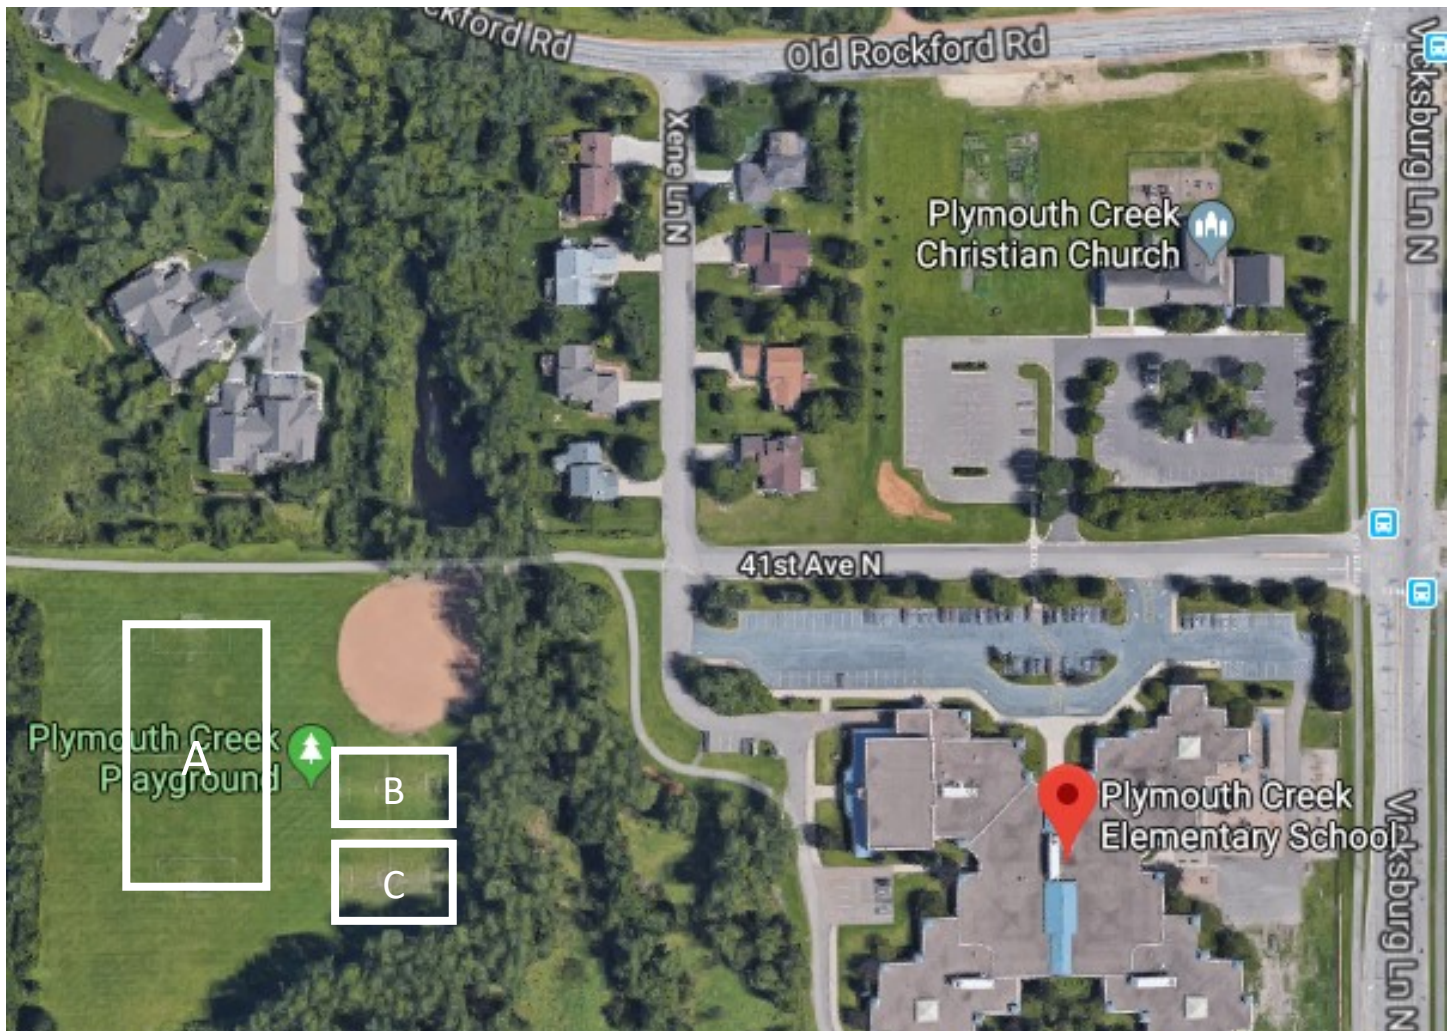

Plymouth Creek Elementary

Address: 16005 41st Ave N, Plymouth, MN 55446

From Interstate 494, exit on Rockford Rd (exit 23) and head west for 1.6 mi to Vicksburg Ln N. Take a right onto Vicksburg Ln N and head north 0.3 mi to 41st Ave N. Take a left onto 41st Ave N. The fields are located west of the school parking lot.