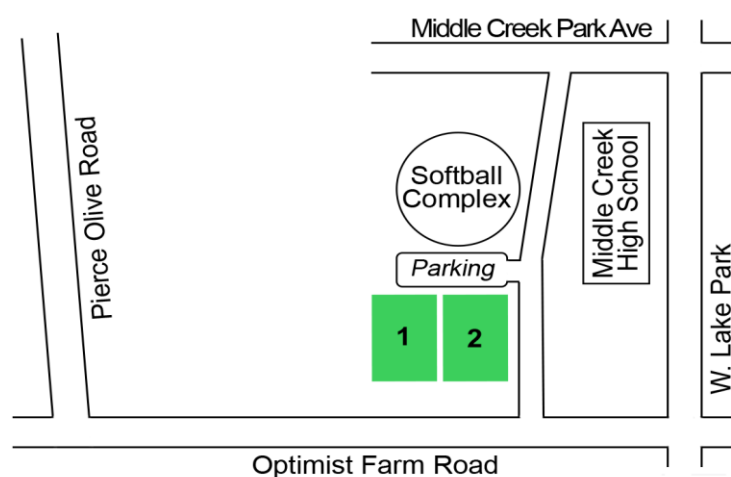

SATURDAY 8/24		48 Teams	
Wake Med SP	9:00 AM		11:00 AM
Field # 2:	Hickory v Swansboro		East Duplin v Newton Conover
Field # 3:	Broughton v Providence		Charlotte Catholic v Chapel Hill
Field # 4:	AC Reynolds v Hoke		Cleveland v Concord
Field # 5:	TC Roberson v Holly Springs		Orange v Union Pines
Field # 6:	Red Springs v Ocracoke School		Franklin HS v Southern Durham
Field # 7:	Hobpton v Graham		RJ Reynolds v Heritage
			1:00 PM
			Cary v Clayton
			NW Guilford v Coastal Christian
			East Bladen v West Iredell
			JH Rose v Wake Christian
			Athens Drive v White Oak
			East Chapel Hill v Sanderson
			3:00 PM
			Fike v Northern Durham
			Western Guilford v Cedar Ridge
			Nash Central v Atkins
			High Point Central v Bartlett Yancey
			Grays Creek v Northside
			Wallace Rose Hill v DSA

SATURDAY 8/24		24 Teams					
Middle Creek Park	9:00 AM		11:00 AM		1:00 PM		3:00 PM
Field # 1:	Voyager Academy v Jacksonville		West Forsyth v Leesville		Hoggard v Northern Guilford		Franklin Academy v RG-Nacoochee
Field # 2:	New Hanover v Wakefield		Jordan v Ashley		North Buncombe v Raleigh Charter		Hunt v Jordan Matthews
							5:00 PM
							Reagan v Knightdale
							North Johnston v Lincoln Charter
							7:00 PM
							Apex Friendship v Enloe
							South Johnston v Hillside

7TH ANNUAL KICK-OFF CLASSIC

AUG 23 & 24 2019

WAKE MED SOCCER PARK / MIDDLE CREEK PARK

MIDDLE CREEK SCHOOL PARK 151 Middle Creek Park Ave, Apex, NC 27539