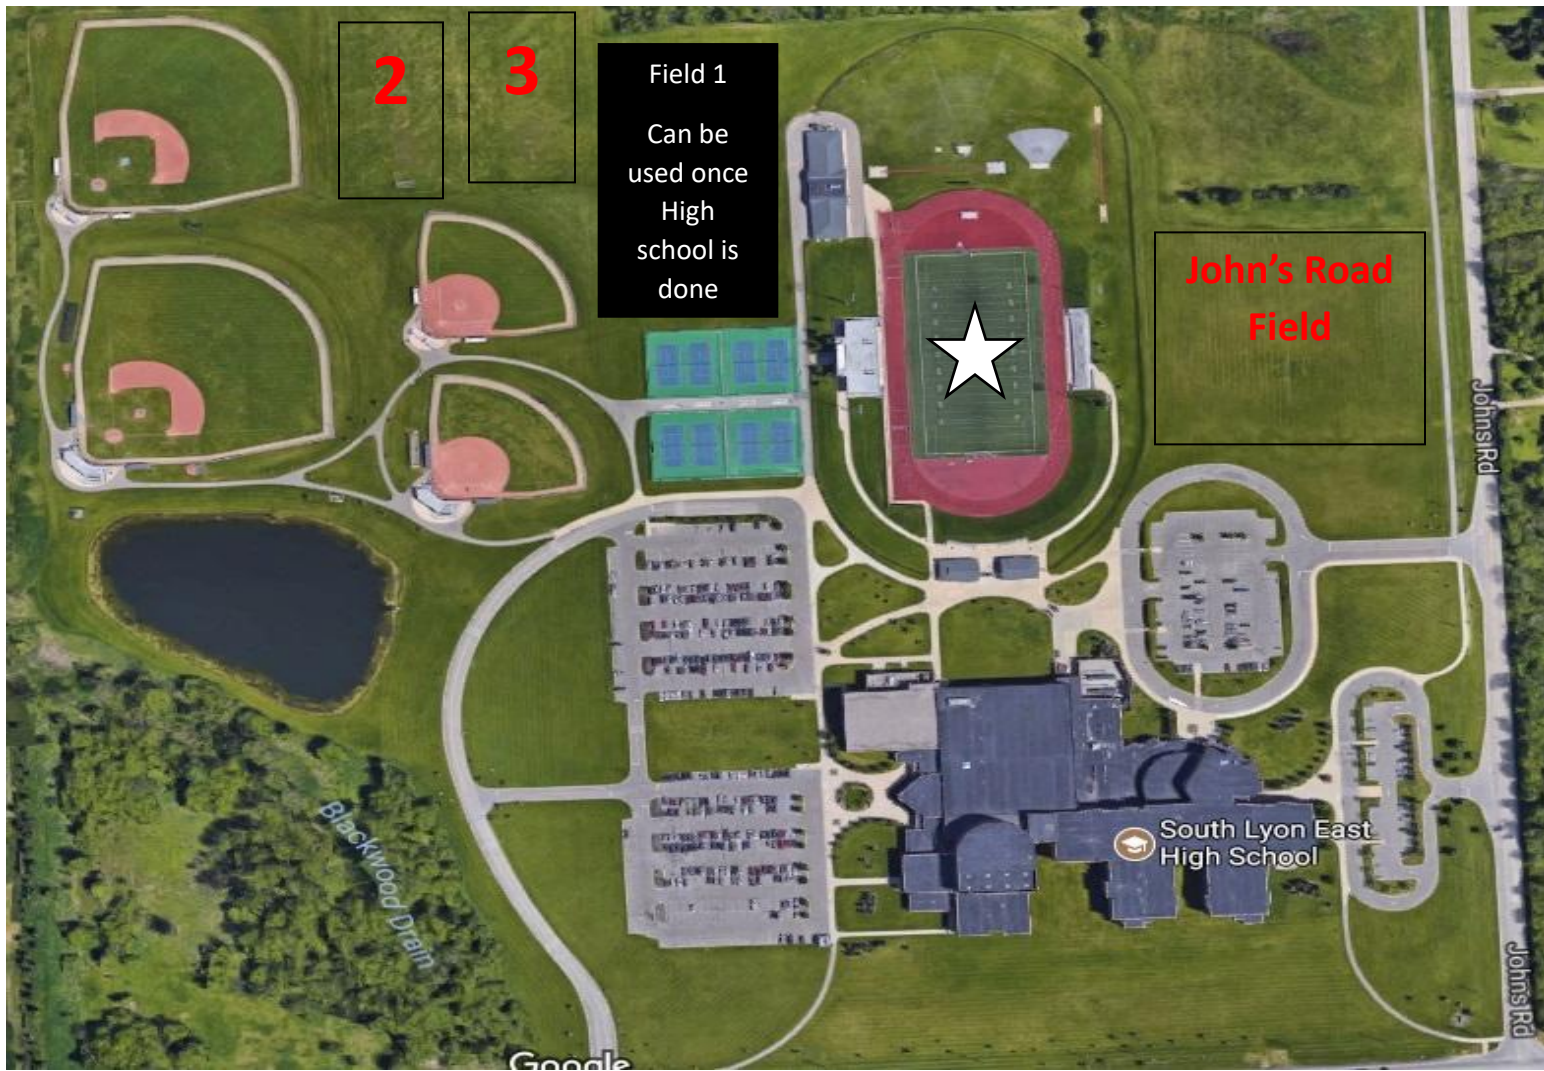

South Lyon East Practice

☆	Denotes Main Field
Field 1 Field 2 Field 3	Map above outlines the spaces available to us. The following teams will practice at East Varsity- White, Silver & Black JV- Silver & Black Freshman- Black
Johns Rd	Cheer will use this field