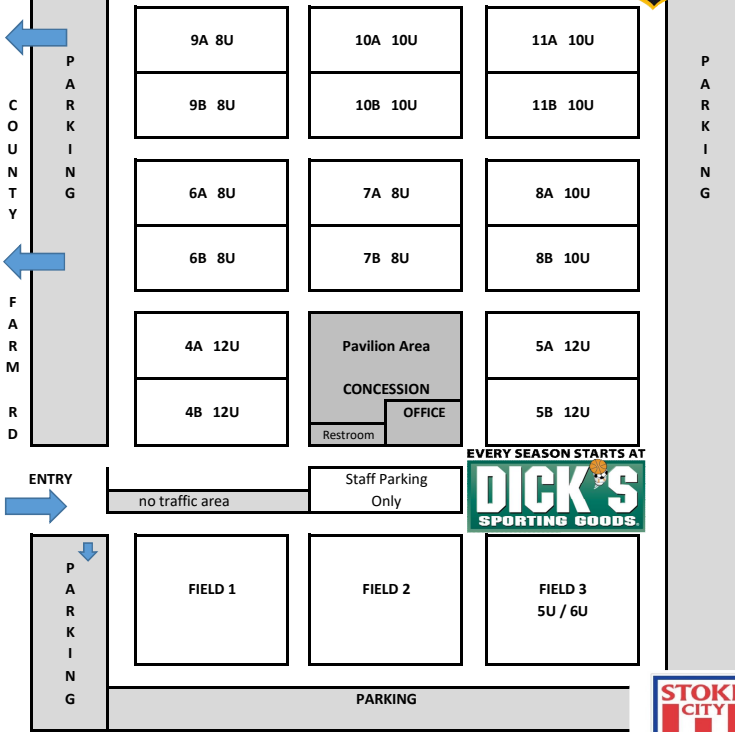

SOUTH MISSISSIPPI SOCCER CLUB
COUNTY FARM SOCCER COMPLEX

USE OUR PROMO CODE
SMSC40

enterprise.com • 1 800 rent-a-car

ARDÉ INSURANCE
GROUP
228-897-2404
HOMEOWNERS • AUTO • COMMERCIAL • LIFE • HEALTH

BILOXI

WESTMINSTER
presbyterian church | epc

★ ★ ★ USA ★ ★ ★

County Farm Soccer Complex
South Mississippi Soccer Club
15100 County Farm Road
Gulfport, MS 39503

SOUTH MISSISSIPPI SOCCER CLUB
GULFPORT SPORTSPLEX