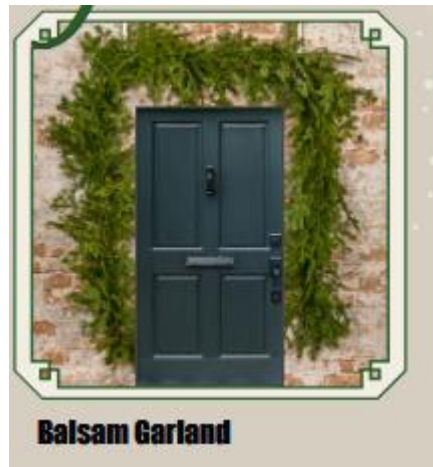

Country Deluxe Wreath

Features:
Plaid Ribbon
Natural Pine Cones
Gold Accents
Red Berries

Blue Dazzle Wreath:

25 inch - \$22.00

Balsam Garland:

25 Foot Coil - \$27.00

Balsam Garland

Classic Swag:

\$17.00

Country Deluxe Swag:

\$19.00

Patio Pot:

\$30.00

Hanging Basket:

\$25.00

Classic Swag

14"x26" approx.

Features:
Red Ribbon
Natural Pine Cones
Mixed Greens

Country Deluxe Swag

14"x28" approx.

Features:
Plaid Ribbon
Natural Pine Cones
Gold Accents
Red Berries
Mixed Greens

• FEATURED PRODUCT •