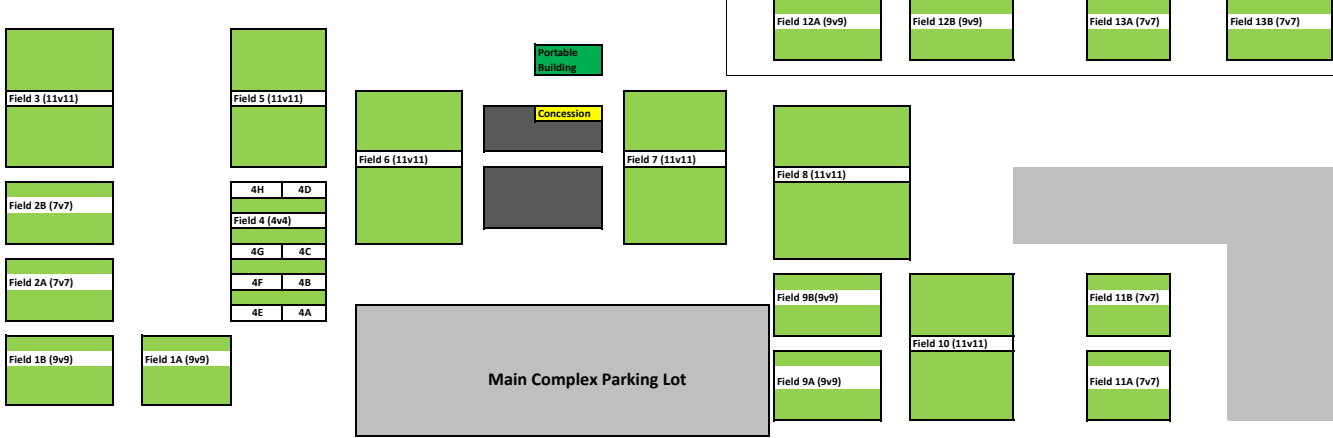

Spring Twister Field Map 2026

Park Entrance
From 119th Street

Parkside Complex

Entrances from Meridian