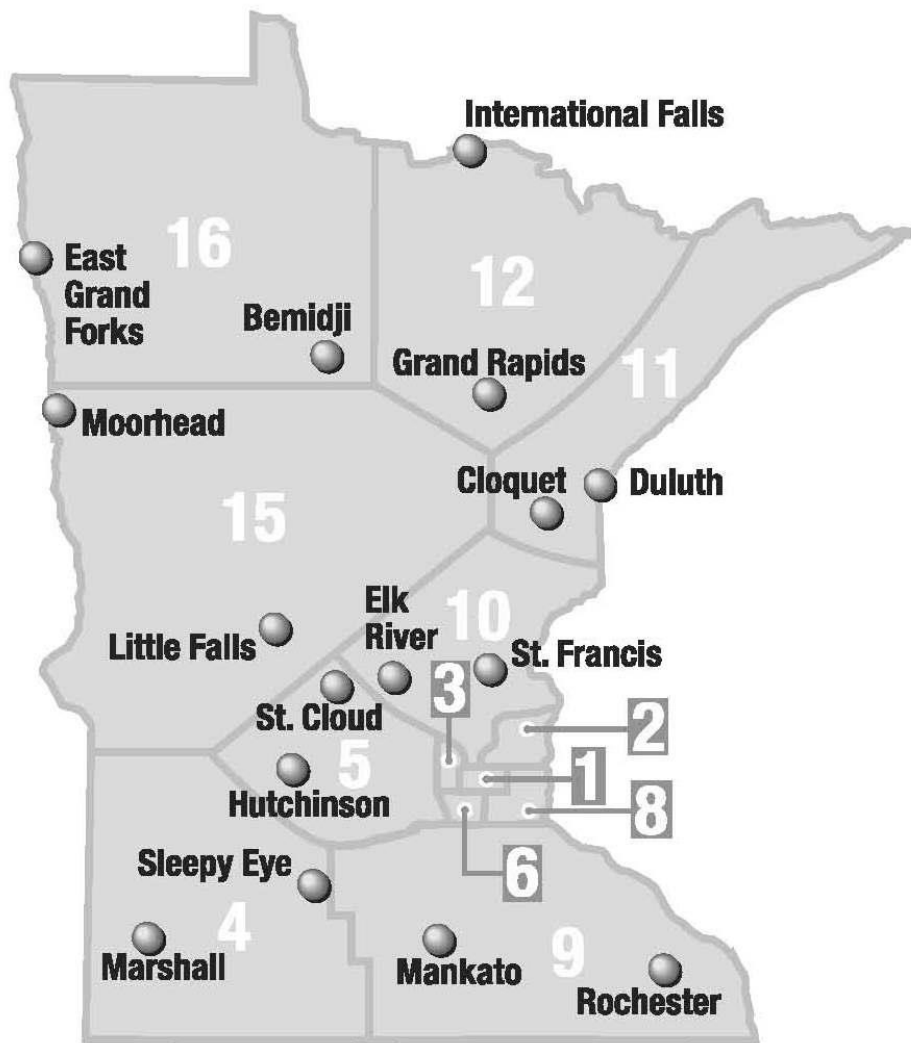

Map of Minnesota Hockey Districts

Maroon Districts - 1, 2, 3, 6, 8, 10
Gold Districts - 4, 5, 9, 11, 12, 15, 16