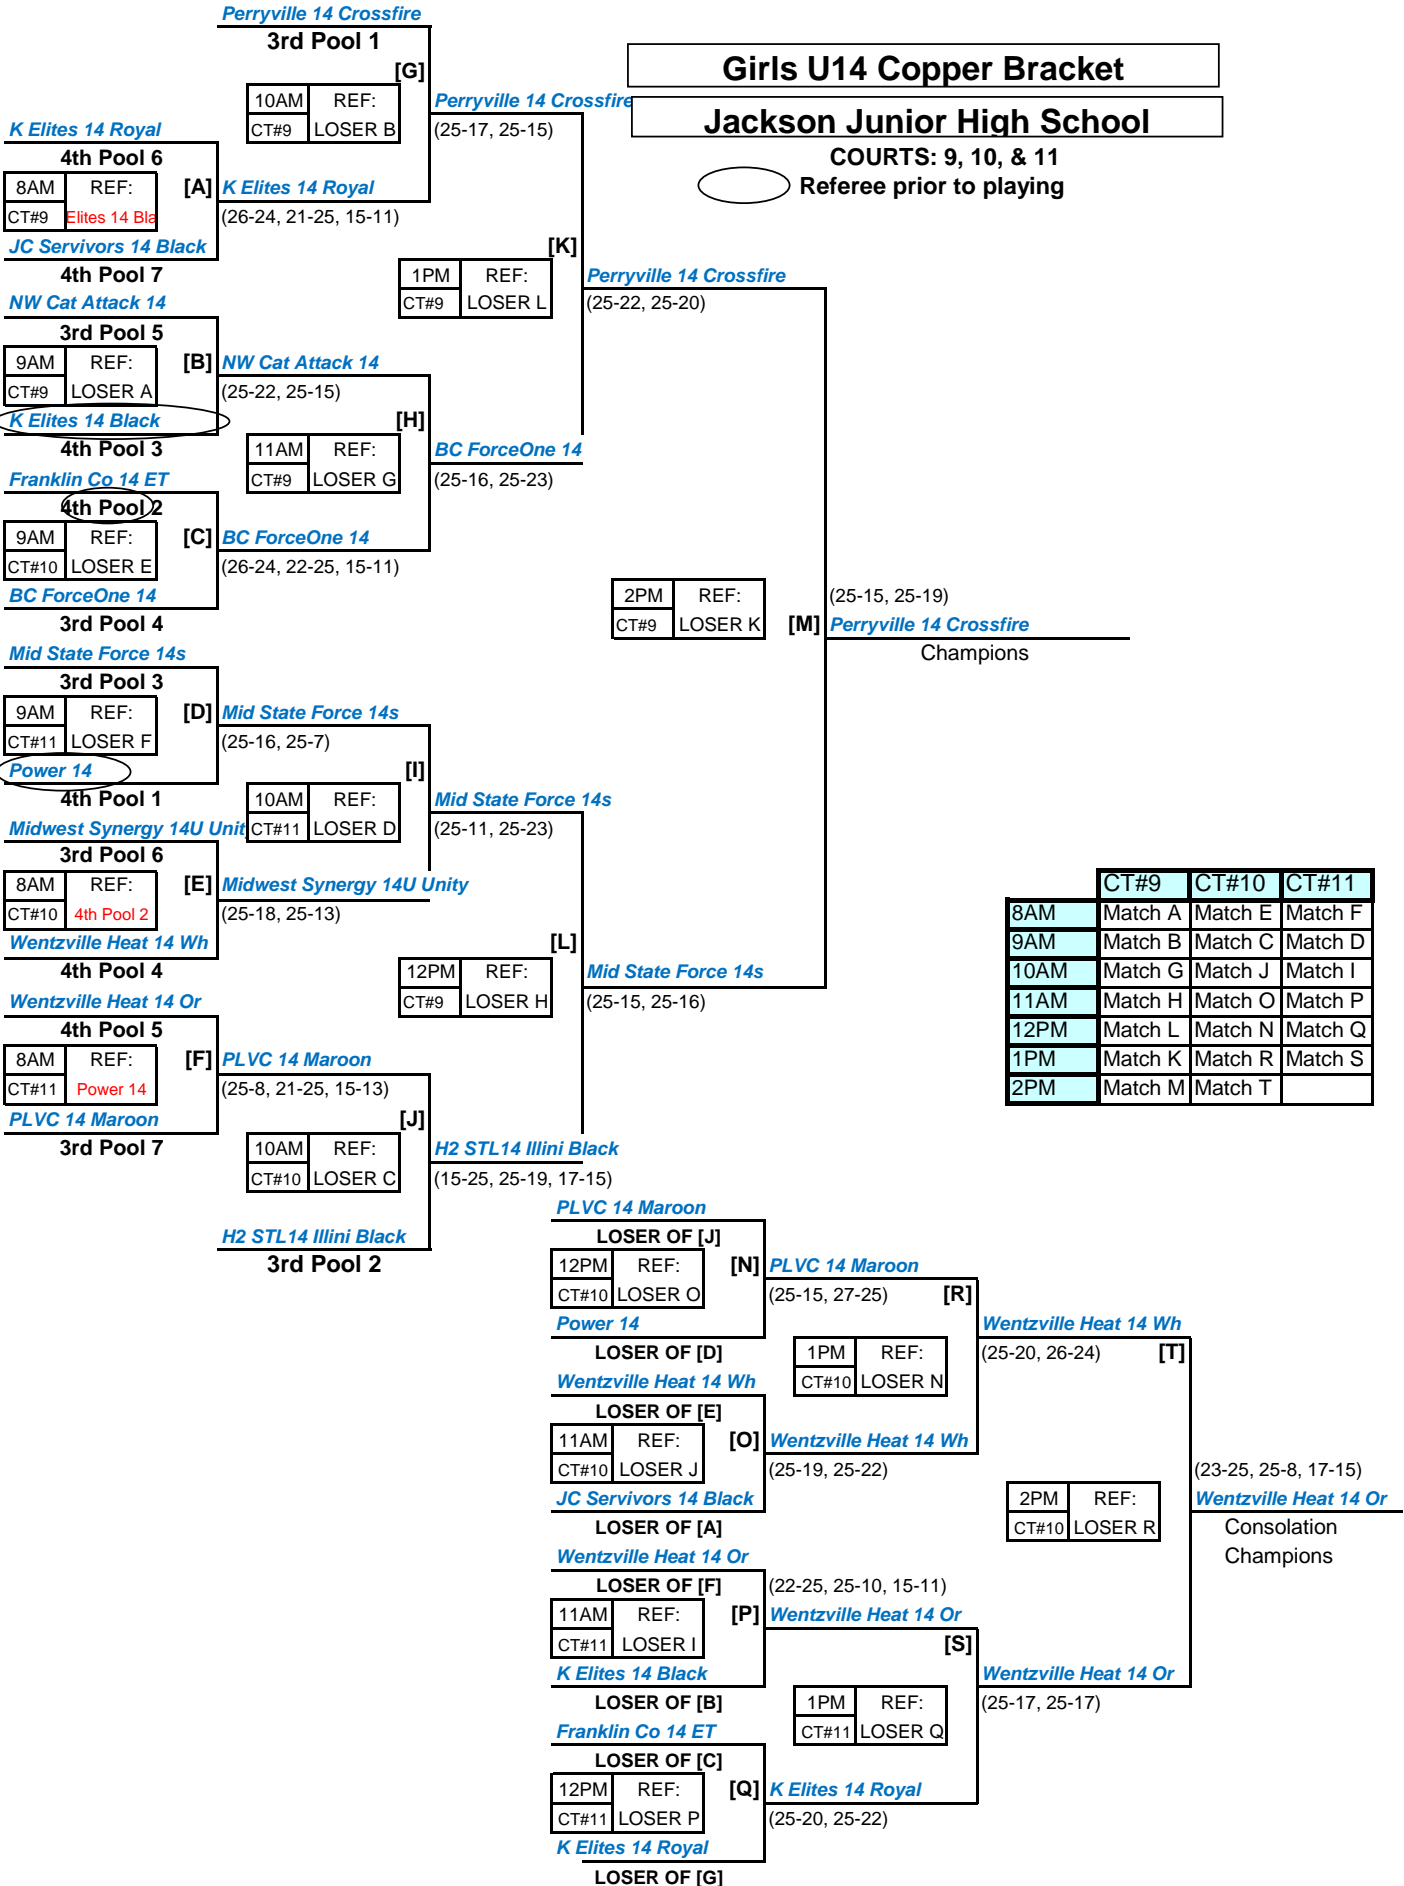

Girls U14 Copper Bracket

Jackson Junior High School

COURTS: 9, 10, & 11

Referee prior to playing

Losing team stays on court to ref next match unless otherwise noted