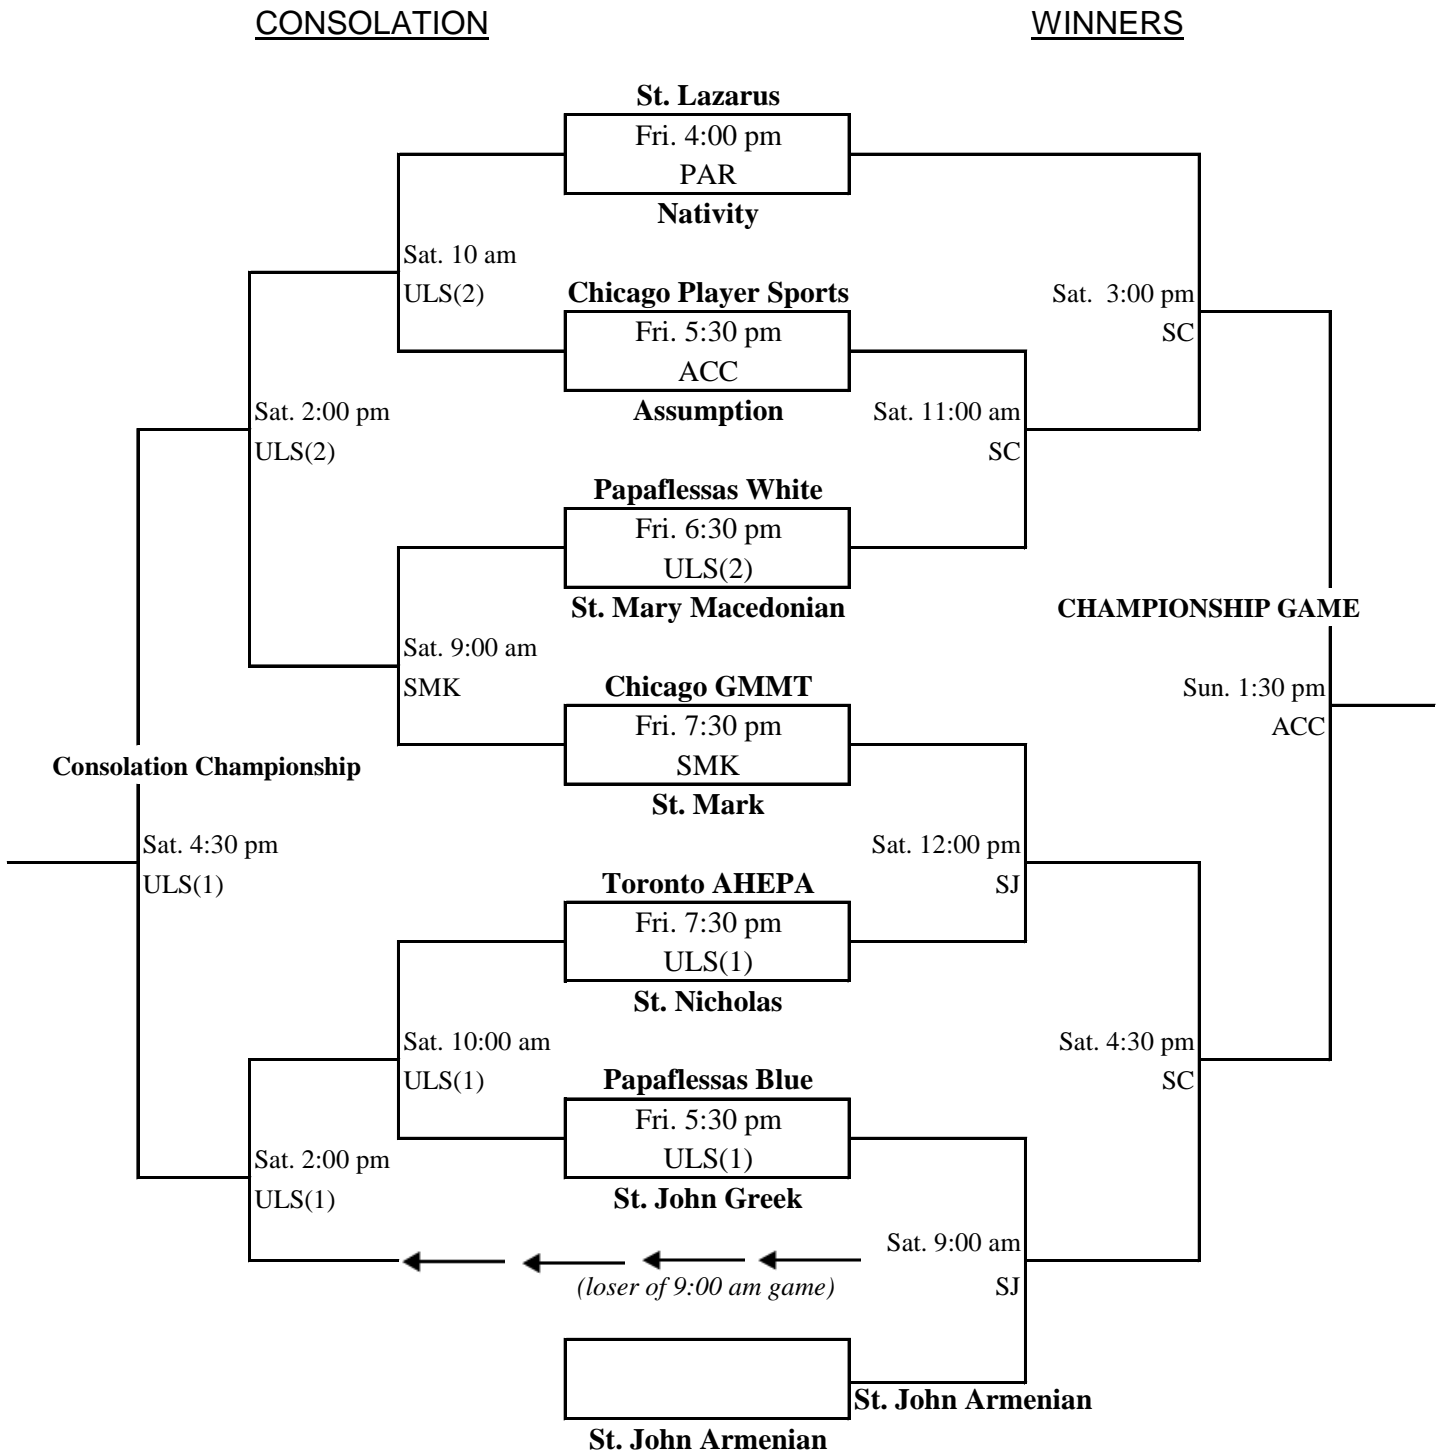

2026 PAN ORTHODOX TOURNAMENT

BIDDY 'A' DIVISION

ACC - Assumption Cultural Center, 21800 Marter Road, St. Clair Shores, MI 48080
 SJ - St. John Armenian , 22001 Northwestern Highway, Southfield, MI 48075
 SC - St. Clare of Montefalco School, 16231 Charlevoix St, Grosse Pointe Park, MI 48230
 ULS1 & ULS2 - University Liggett School, 1045 Cook Road, Grosse Pointe Woods, MI 48236
 SMK - St. Mark Coptic Orthodox Church, 3615 Livernois, Troy, MI 48083
 PAR - Parcels Middle School, 20600 Mack Ave, Grosse Pointe Woods, MI 48236