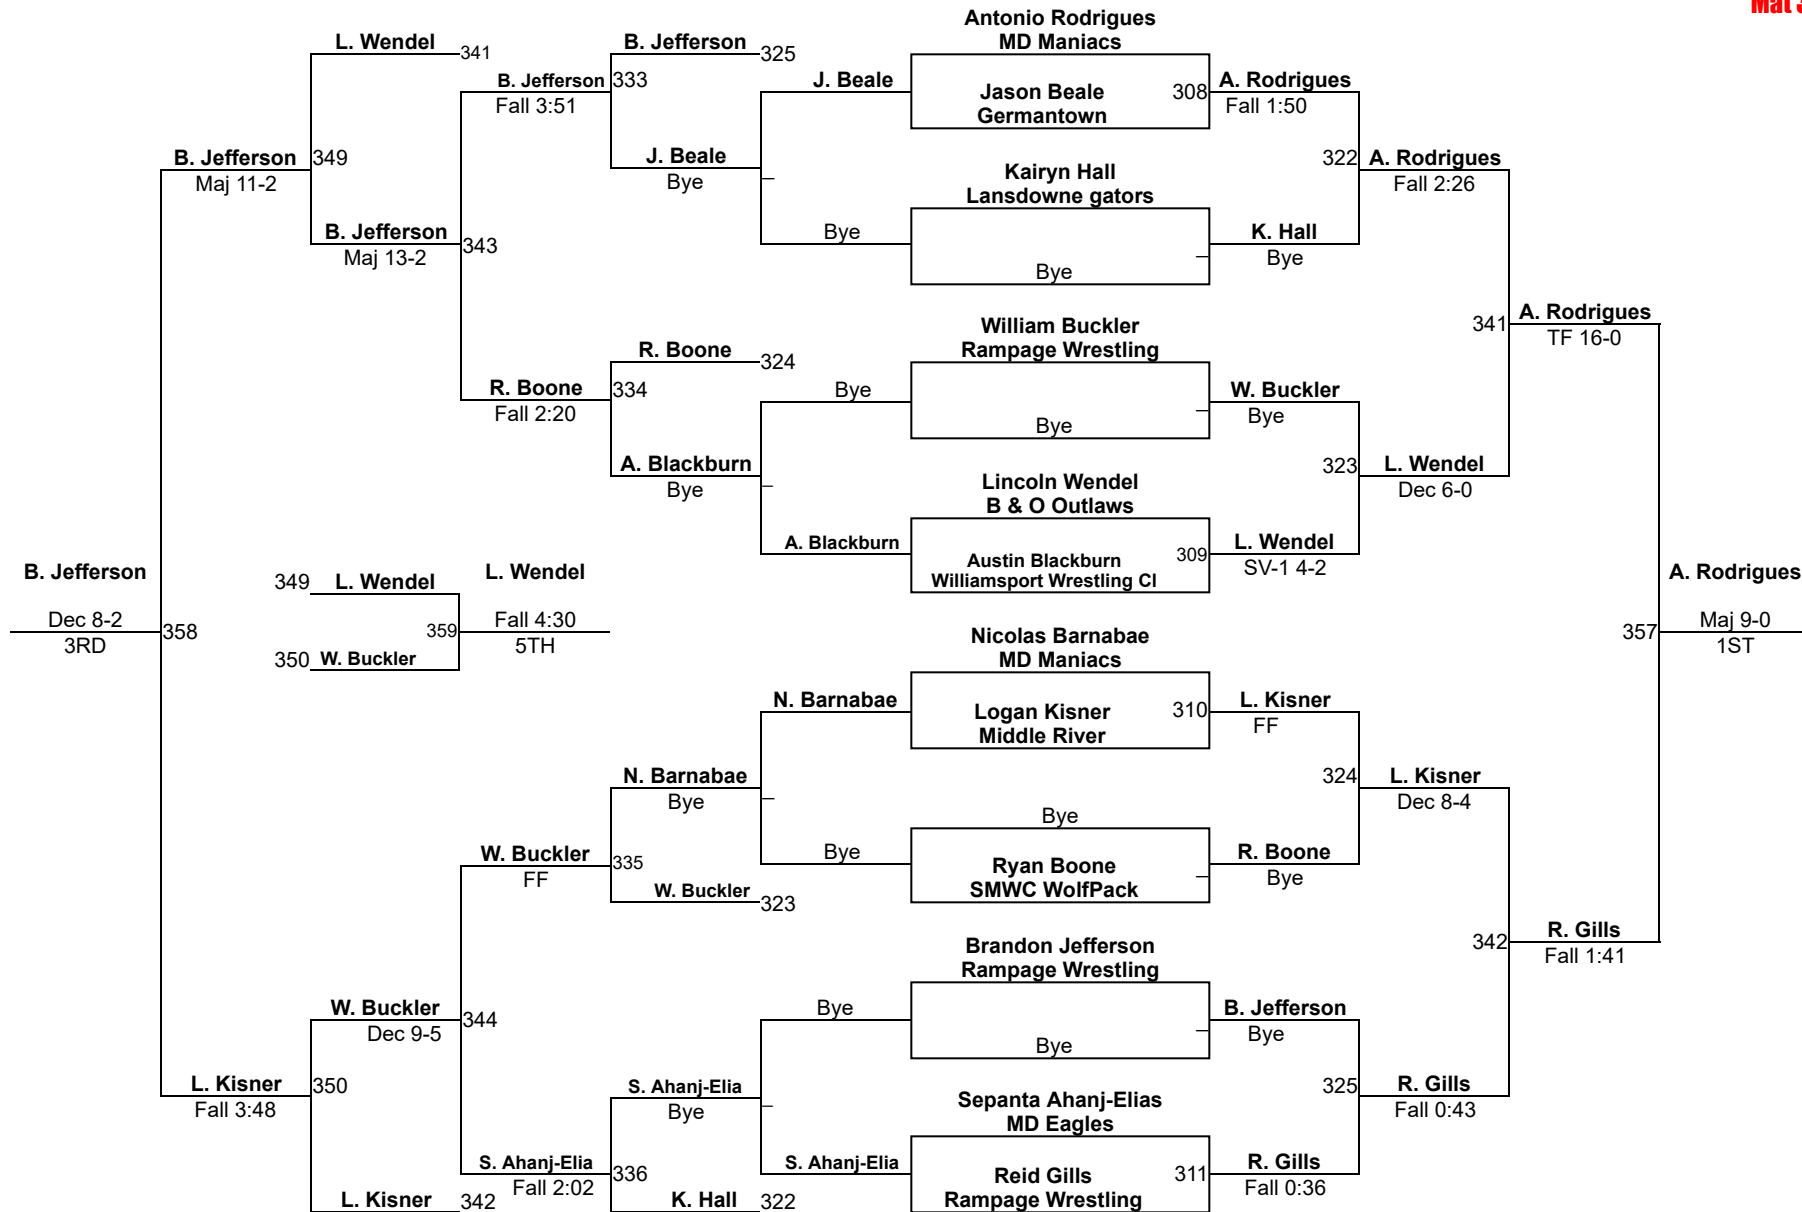

MSWA AGE/WT SERIES STATE TOURNAMENT

12U 85
Mat 9

MSWA AGE/WT SERIES STATE TOURNAMENT

12U 90

Mat 3

MSWA AGE/WT SERIES STATE TOURNAMENT

12U 95
Mat 8

MSWA AGE/WT SERIES STATE TOURNAMENT

12U 100

Mat 1

MSWA AGE/WT SERIES STATE TOURNAMENT

12U 105

Mat 4

MSWA AGE/WT SERIES STATE TOURNAMENT

12U 110

Mat 2