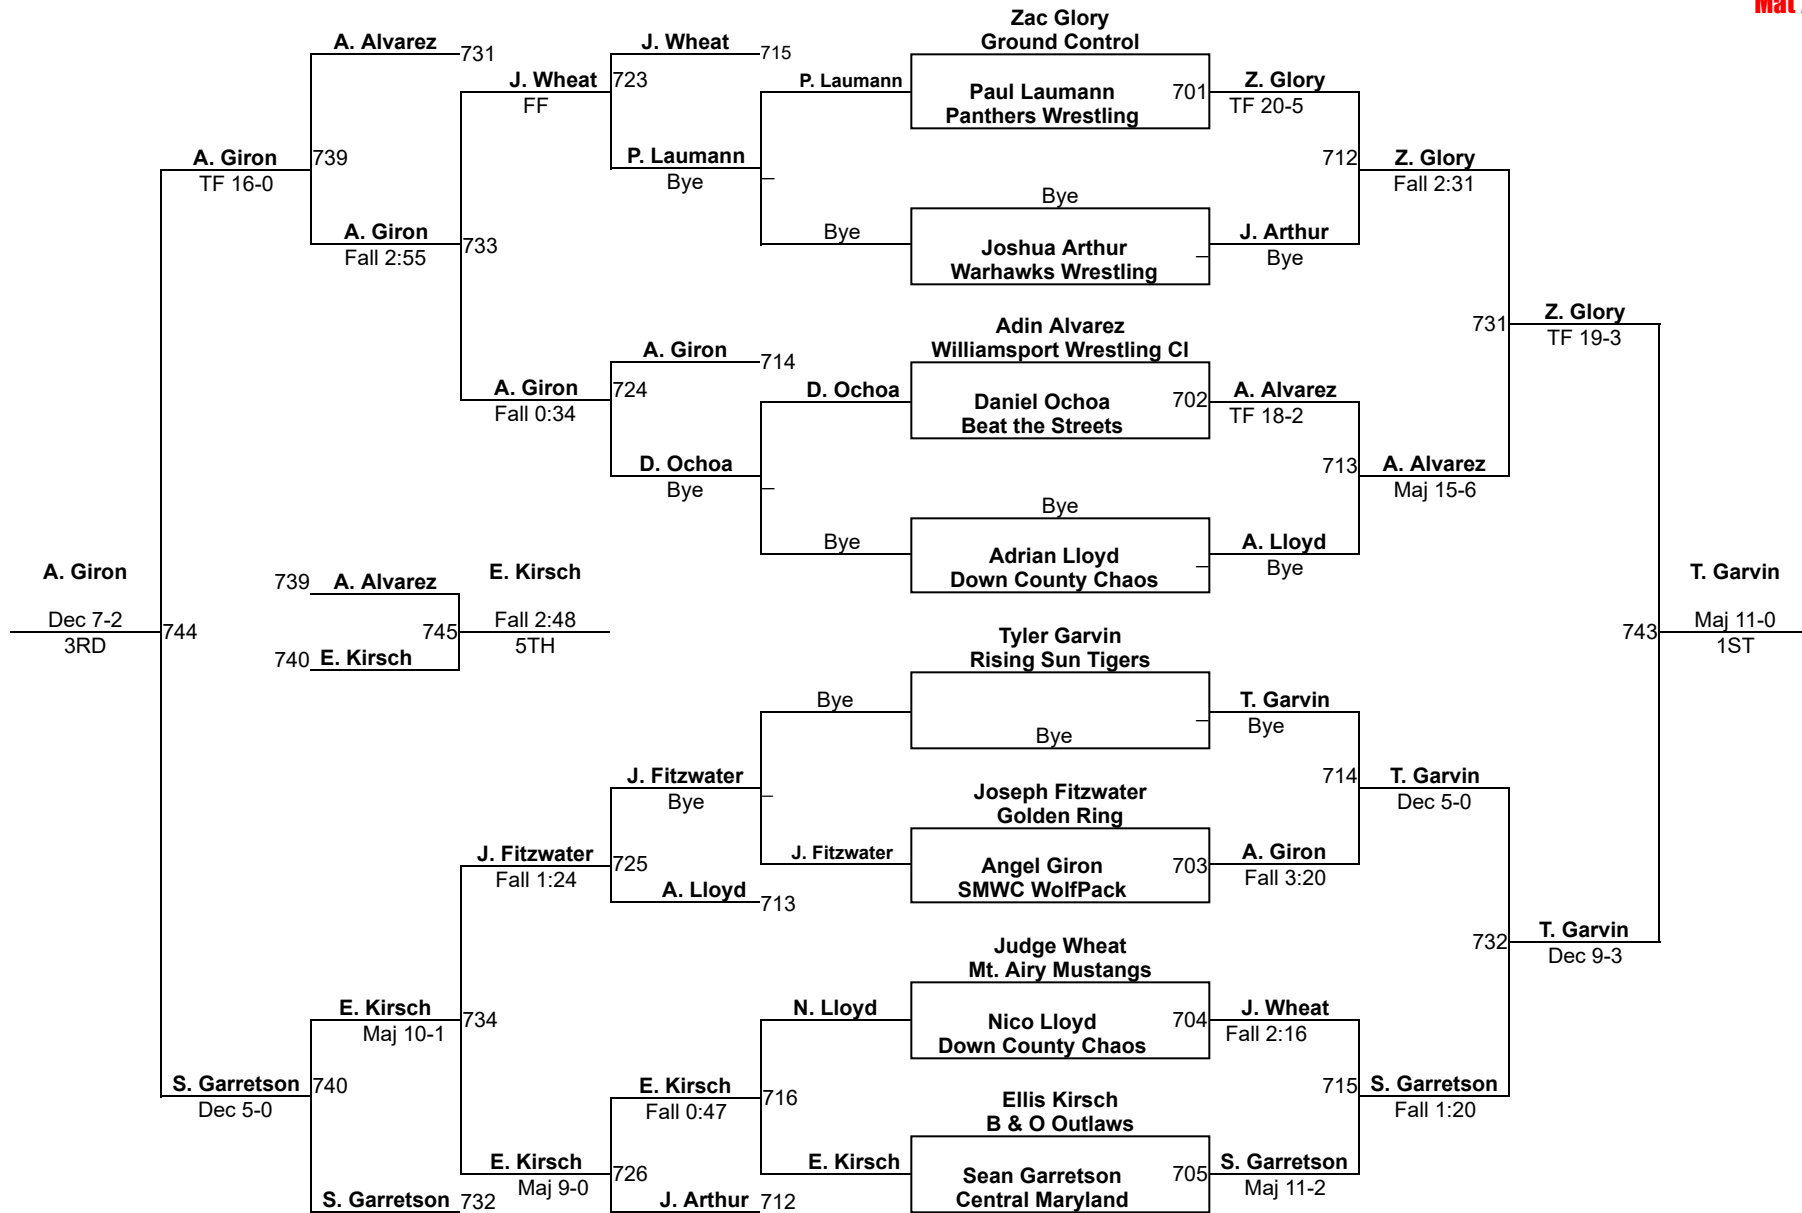

MSWA AGE/WT SERIES STATE TOURNAMENT

12U 65
Mat 7

MSWA AGE/WT SERIES STATE TOURNAMENT

12U 70
Mat 7

MSWA AGE/WT SERIES STATE TOURNAMENT

12U 75
Mat 5

MSWA AGE/WT SERIES STATE TOURNAMENT

12U 80
Mat 8