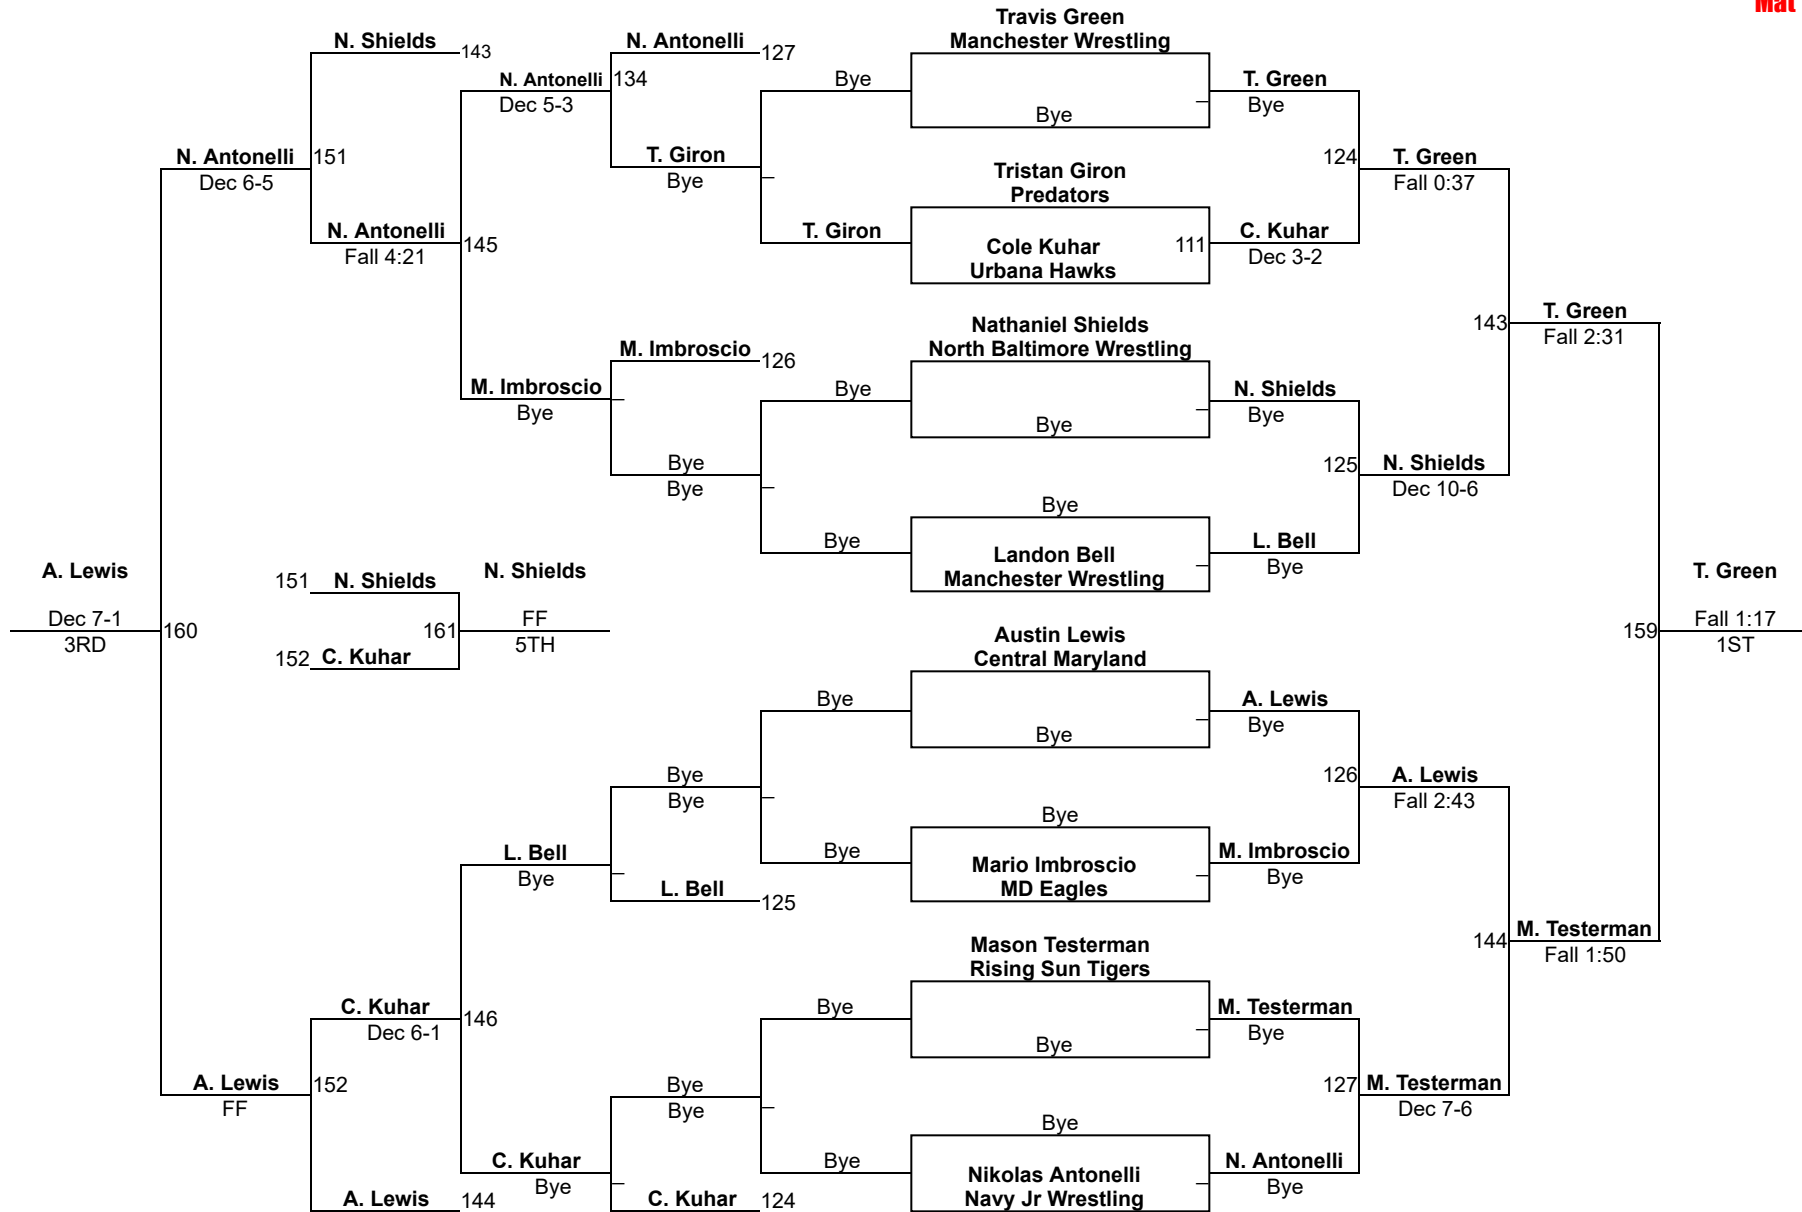

MSWA AGE/WT SERIES STATE TOURNAMENT

12U 100

Mat 1