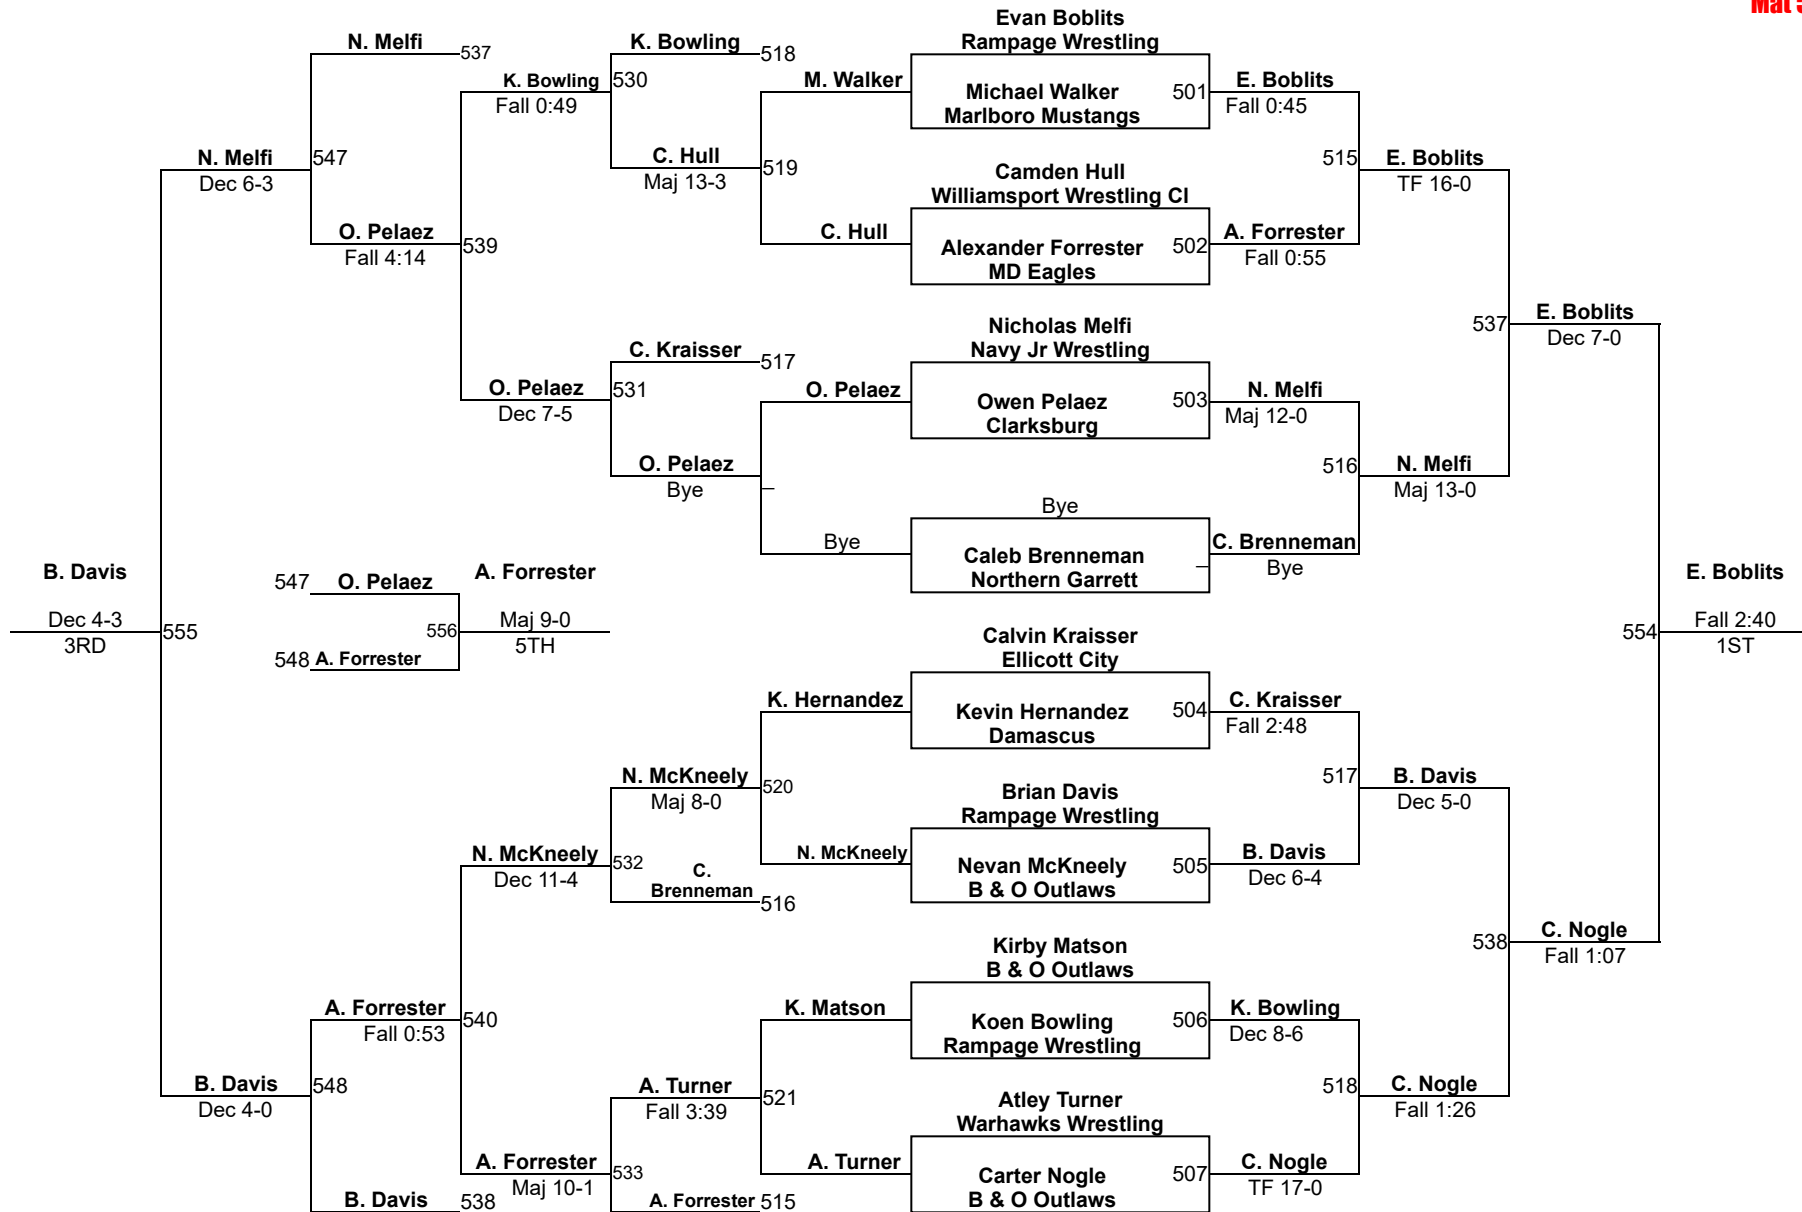

MSWA AGE/WT SERIES STATE TOURNAMENT

12U 65
Mat 7

MSWA AGE/WT SERIES STATE TOURNAMENT

12U 70
Mat 7

MSWA AGE/WT SERIES STATE TOURNAMENT

12U 75
Mat 5

MSWA AGE/WT SERIES STATE TOURNAMENT

12U 80
Mat 8