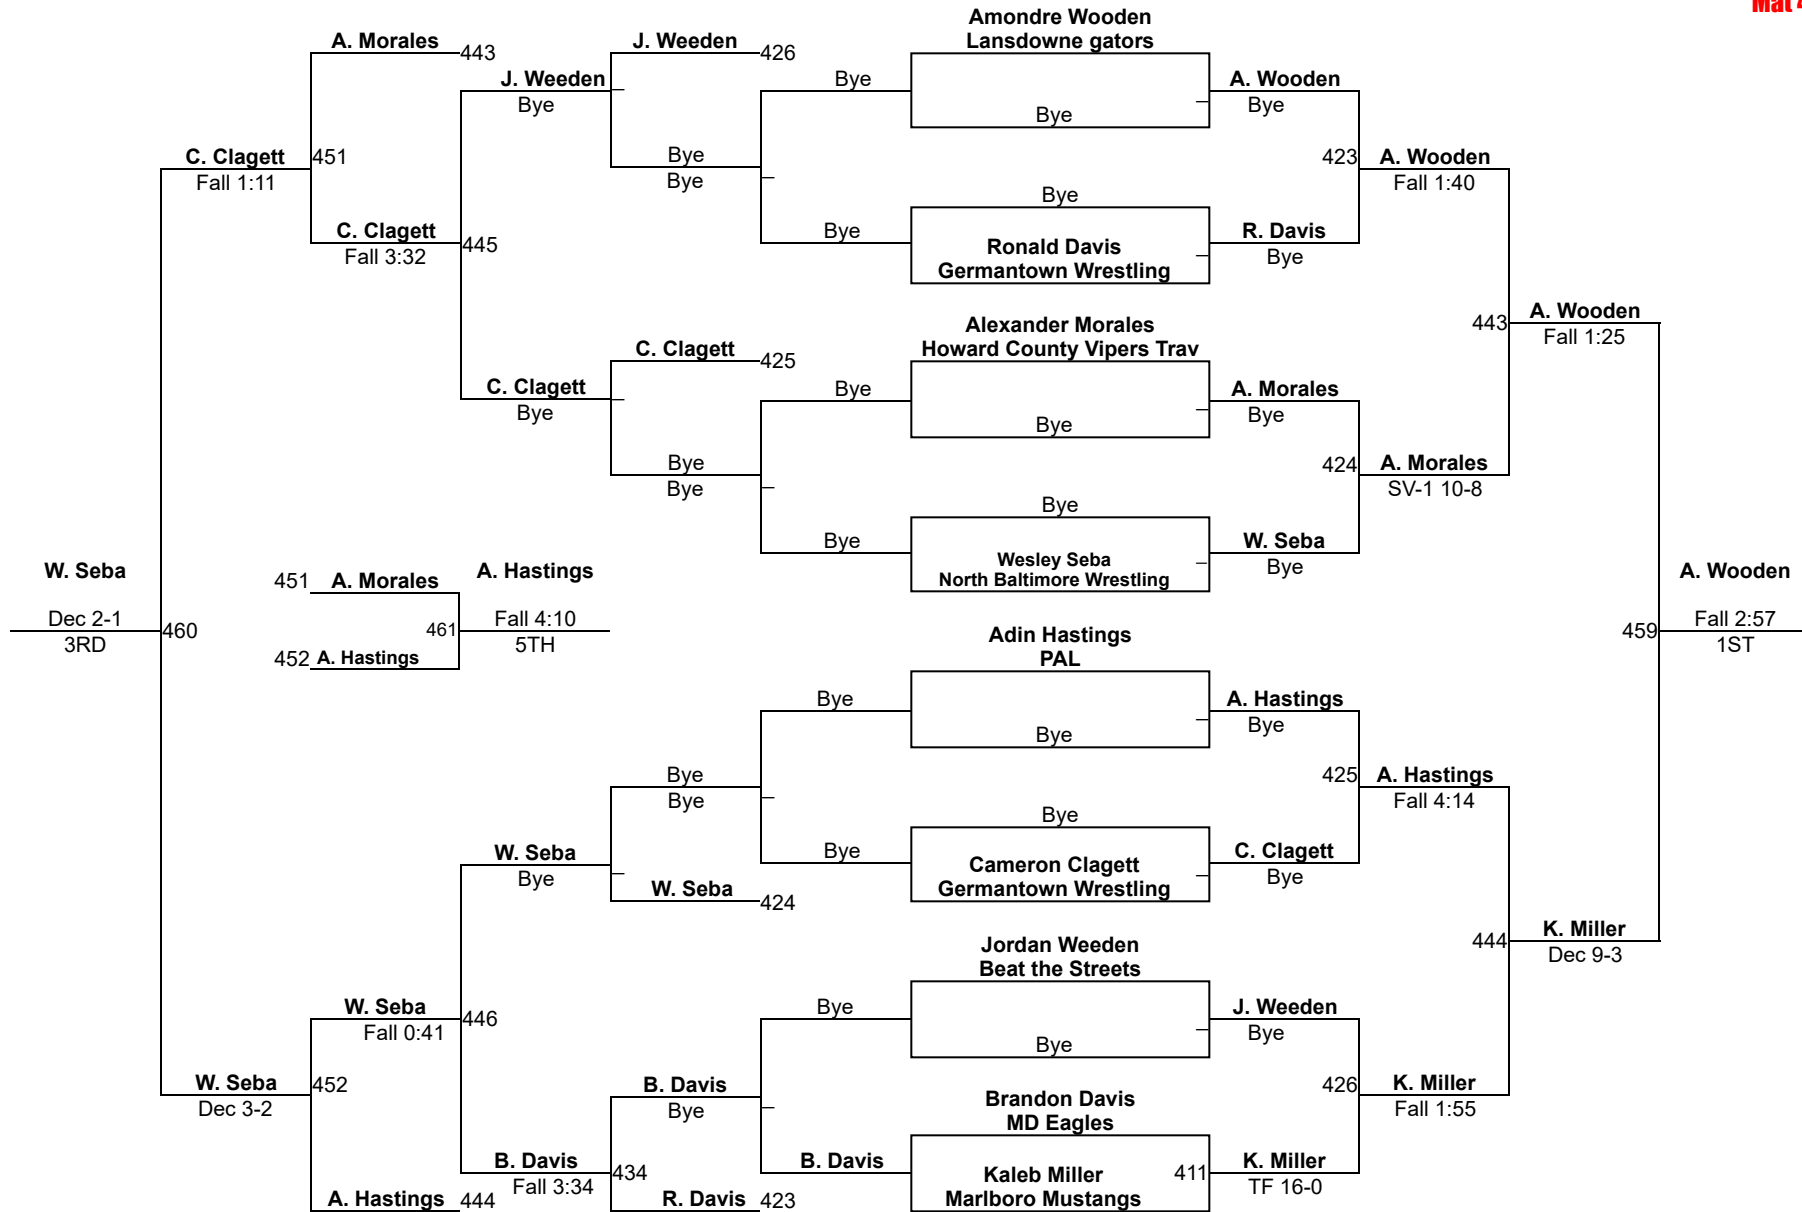

MSWA AGE/WT SERIES STATE TOURNAMENT

12U 115
Mat 5

MSWA AGE/WT SERIES STATE TOURNAMENT

12U 125

Mat 4

MSWA AGE/WT SERIES STATE TOURNAMENT

12U 155

Mat 9