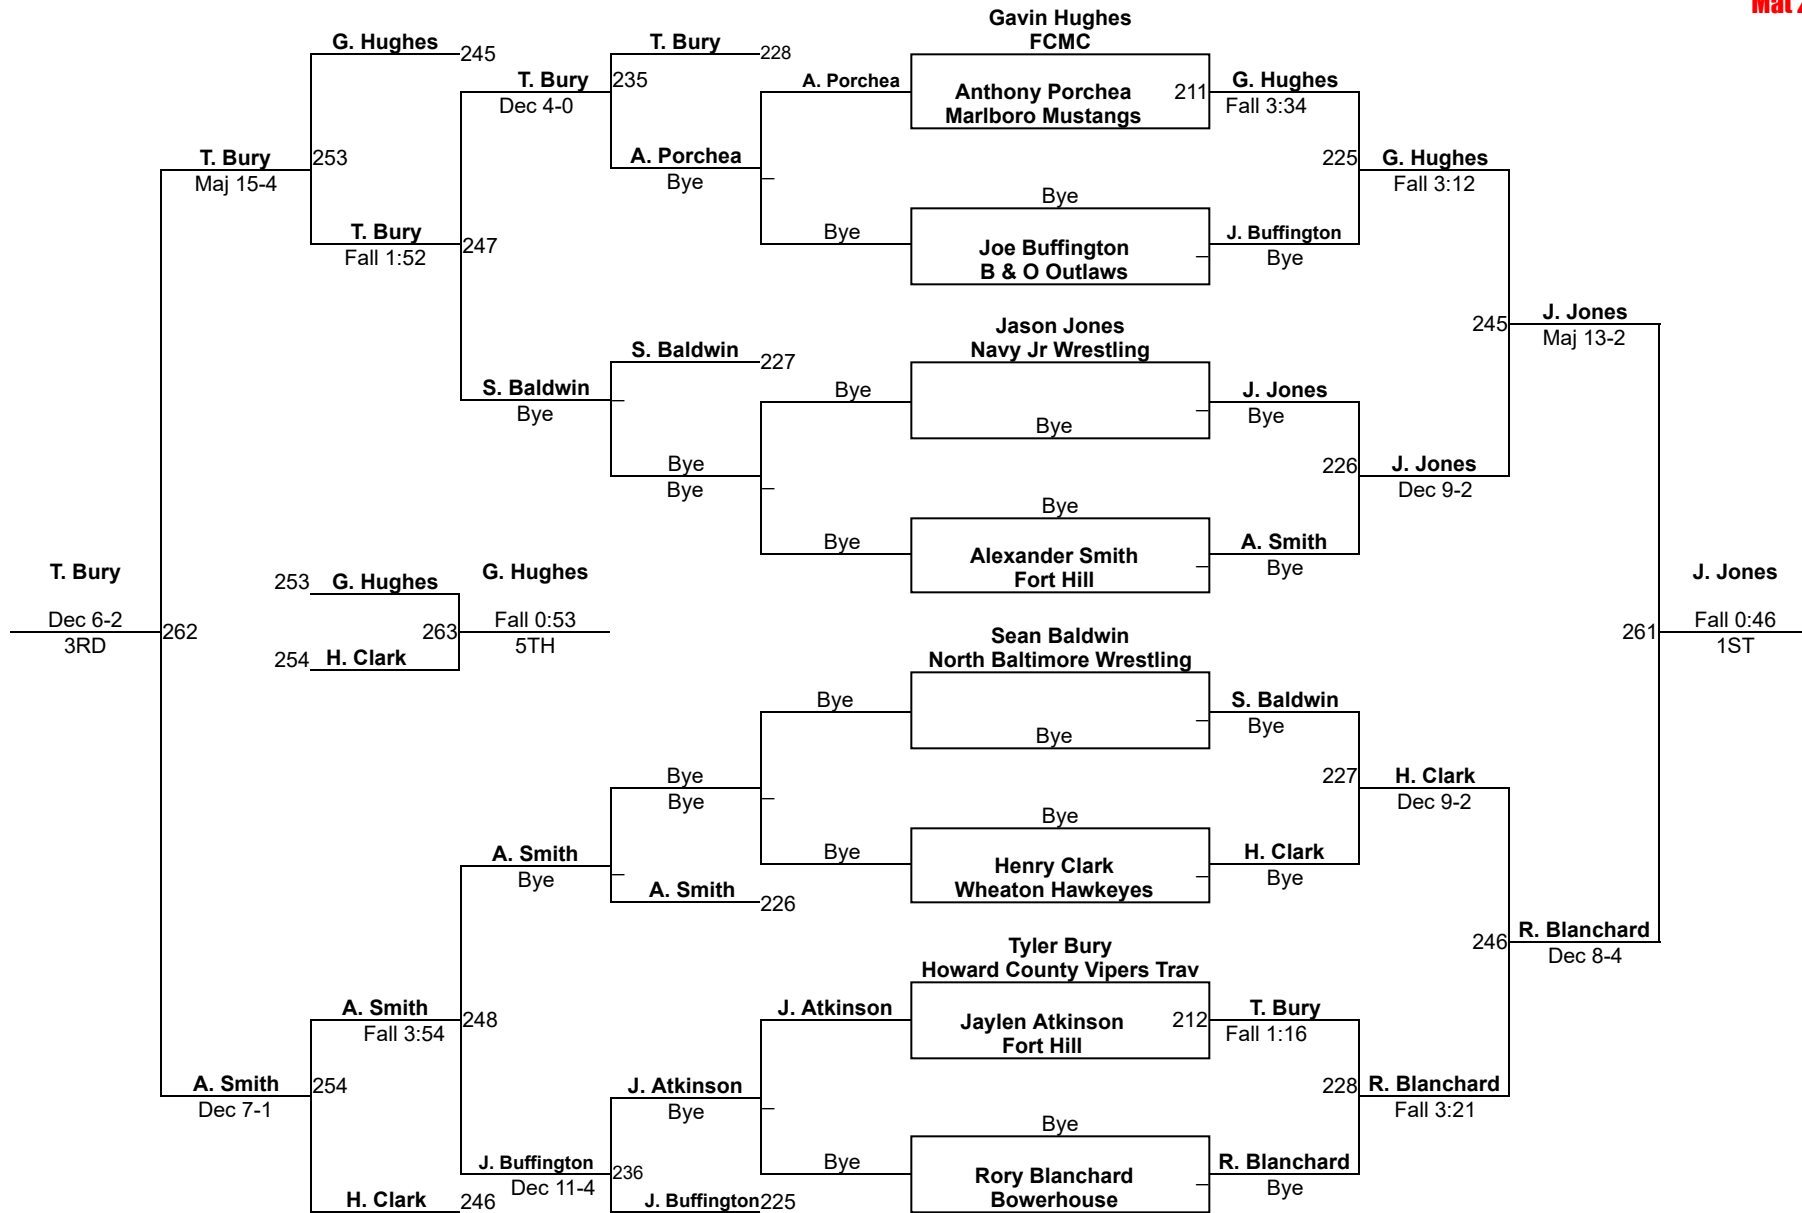

12U 100

Mat 1

MSWA AGE/WT SERIES STATE TOURNAMENT

12U 105

Mat 4

MSWA AGE/WT SERIES STATE TOURNAMENT

12U 110

Mat 2