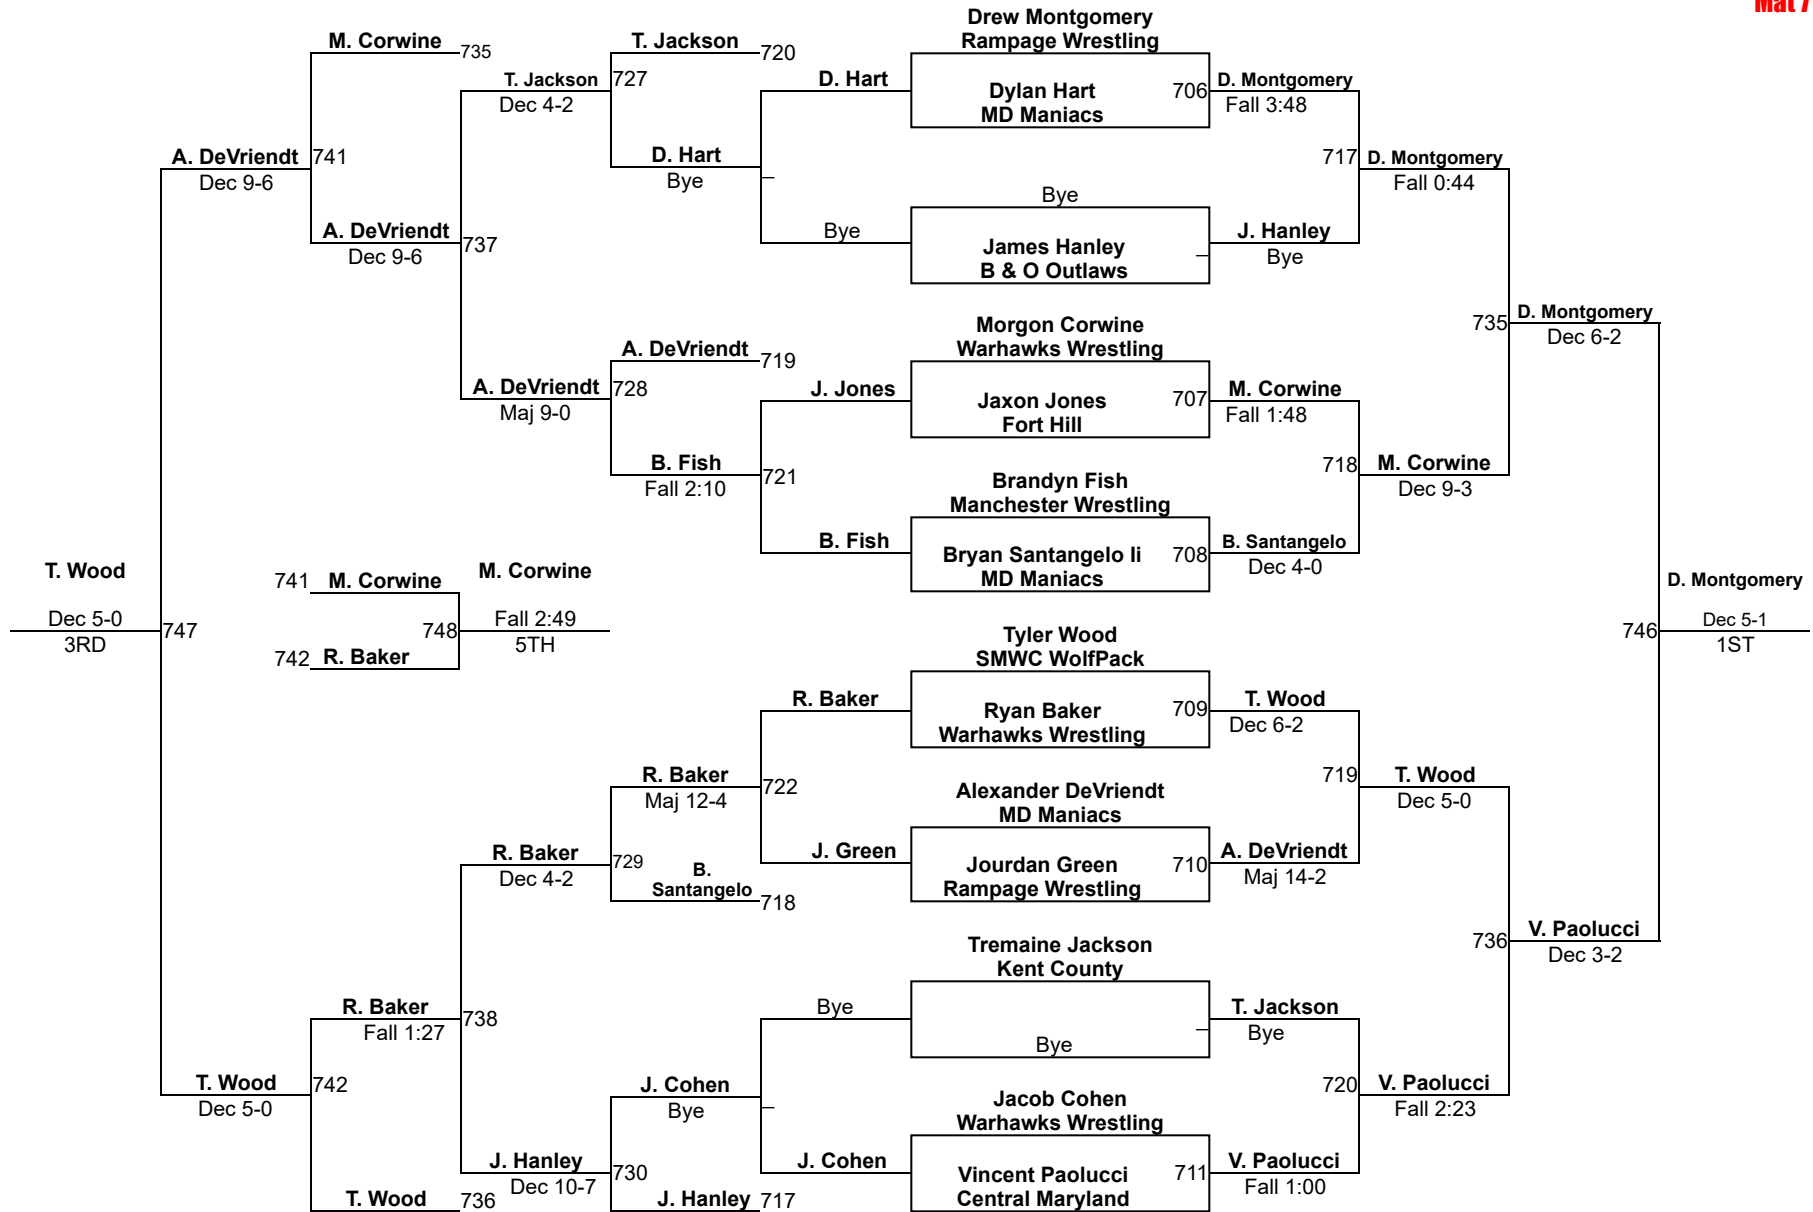

MSWA AGE/WT SERIES STATE TOURNAMENT

12U 65
Mat 7

MSWA AGE/WT SERIES STATE TOURNAMENT

12U 70
Mat 7

MSWA AGE/WT SERIES STATE TOURNAMENT

12U 75
Mat 5

MSWA AGE/WT SERIES STATE TOURNAMENT

12U 80
Mat 8

MSWA AGE/WT SERIES STATE TOURNAMENT

12U 85
Mat 9

MSWA AGE/WT SERIES STATE TOURNAMENT

12U 90

Mat 3

MSWA AGE/WT SERIES STATE TOURNAMENT

12U 95
Mat 8

MSWA AGE/WT SERIES STATE TOURNAMENT