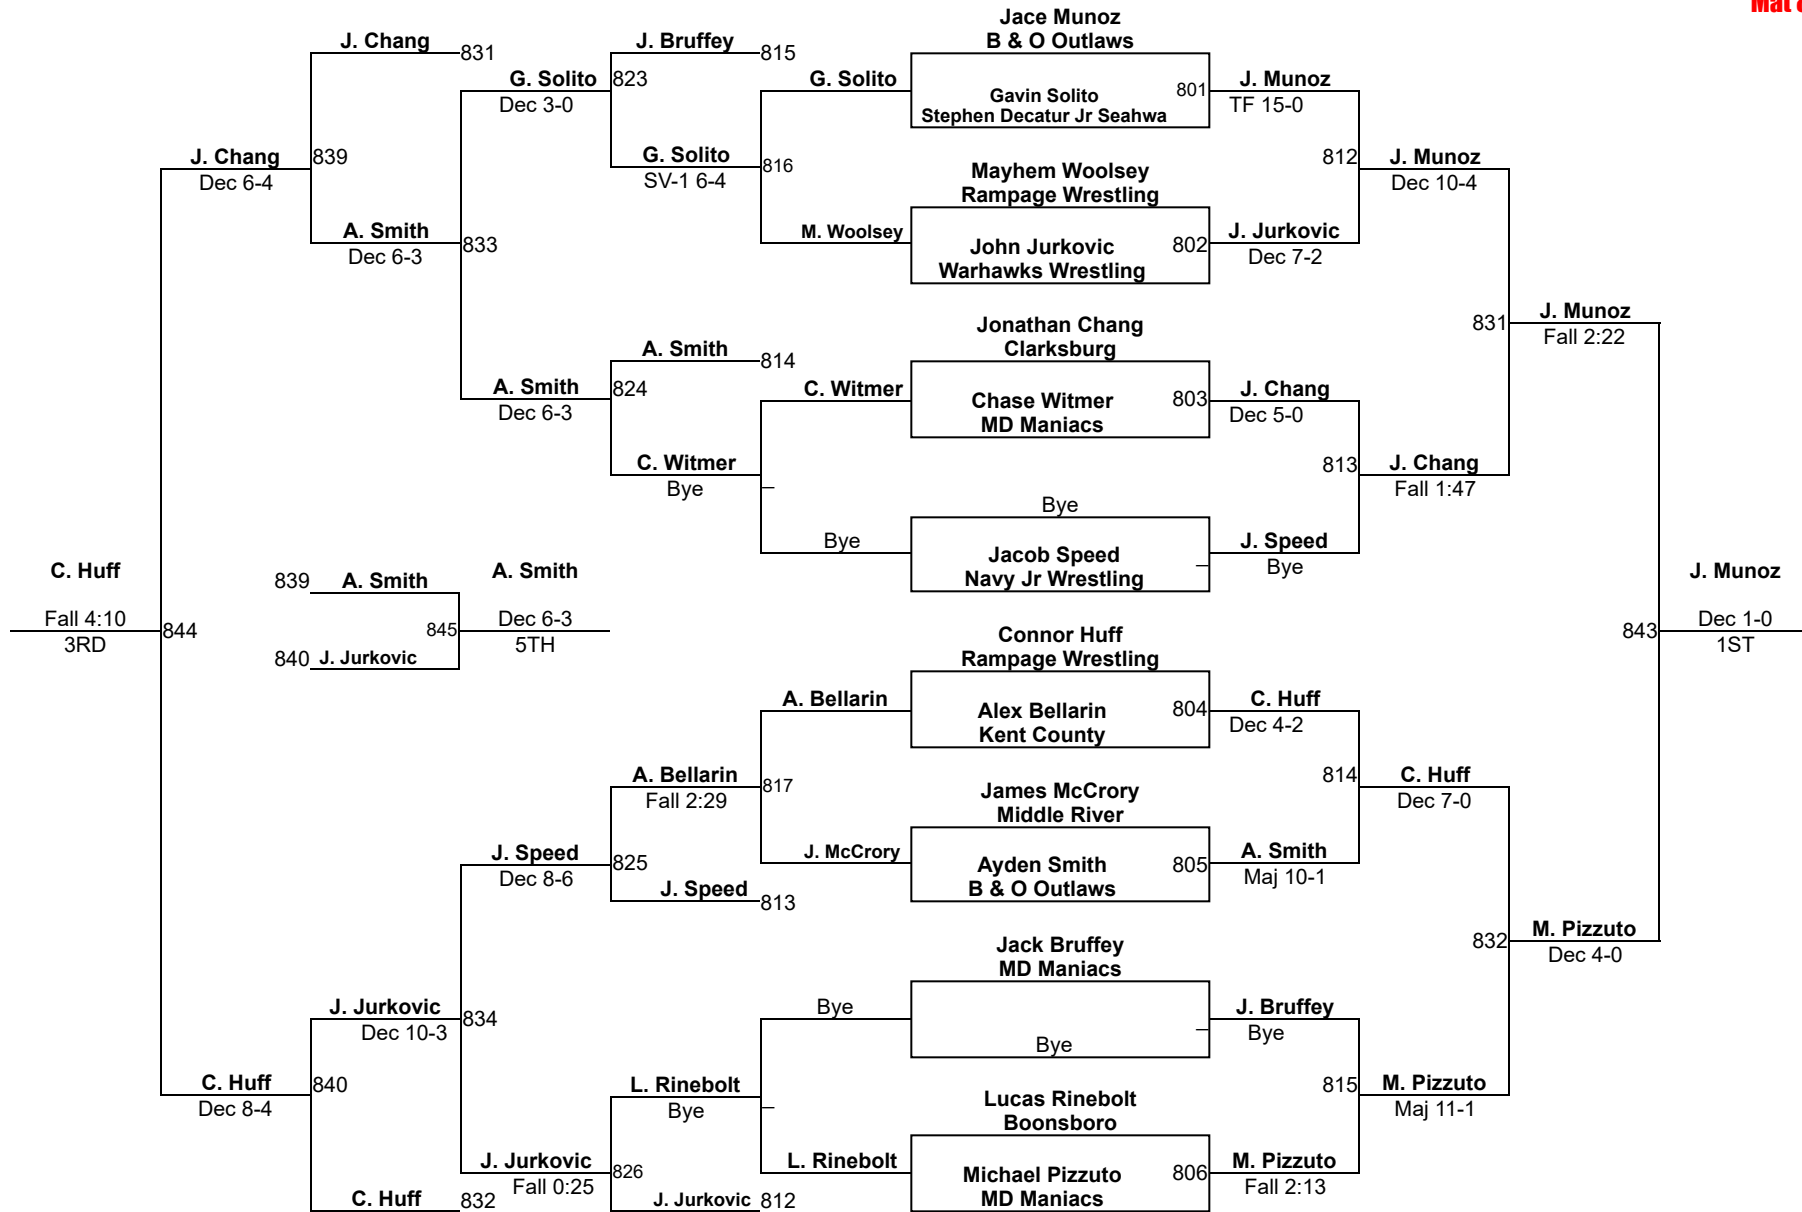

MSWA AGE/WT SERIES STATE TOURNAMENT

12U 65
Mat 7

MSWA AGE/WT SERIES STATE TOURNAMENT

12U 70
Mat 7

MSWA AGE/WT SERIES STATE TOURNAMENT

12U 75
Mat 5

MSWA AGE/WT SERIES STATE TOURNAMENT

12U 80
Mat 8