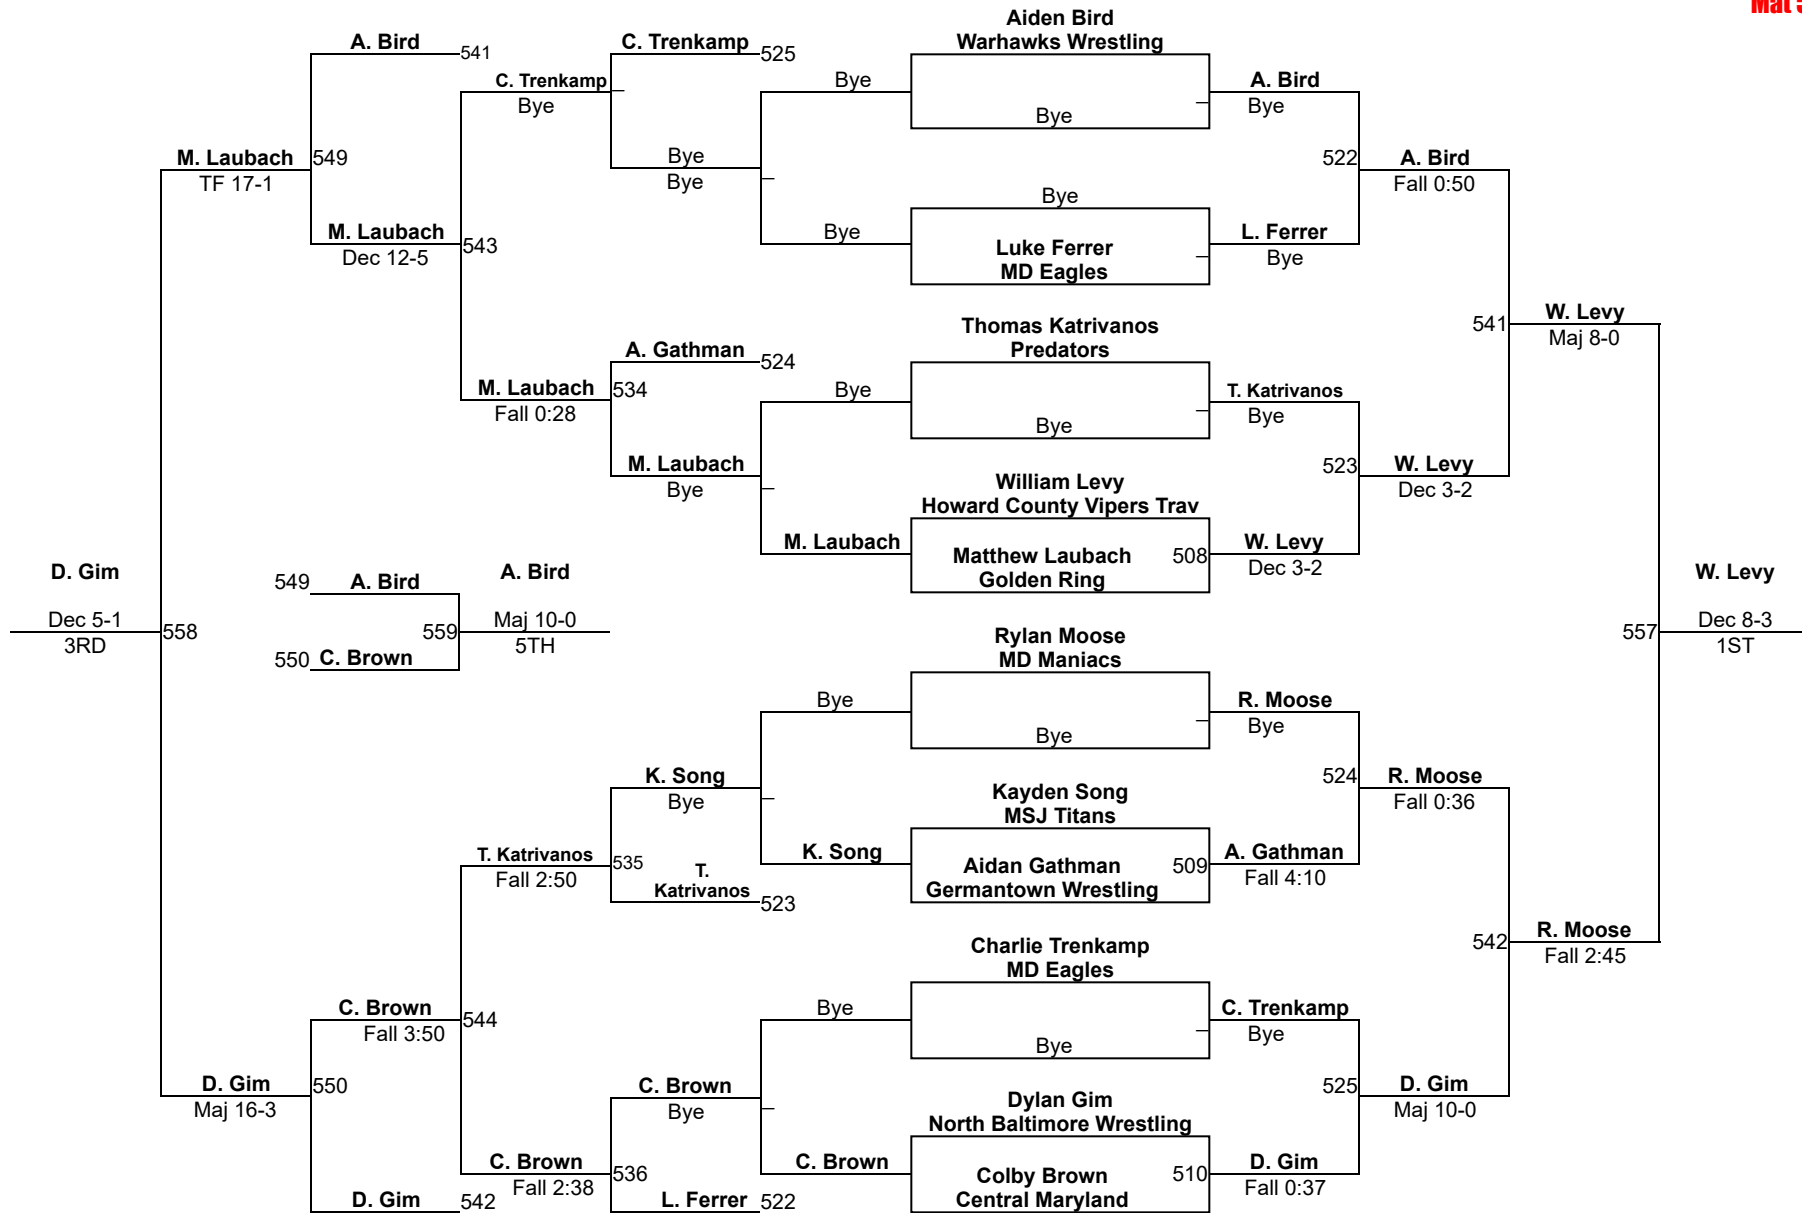

MSWA AGE/WT SERIES STATE TOURNAMENT

12U 115
Mat 5