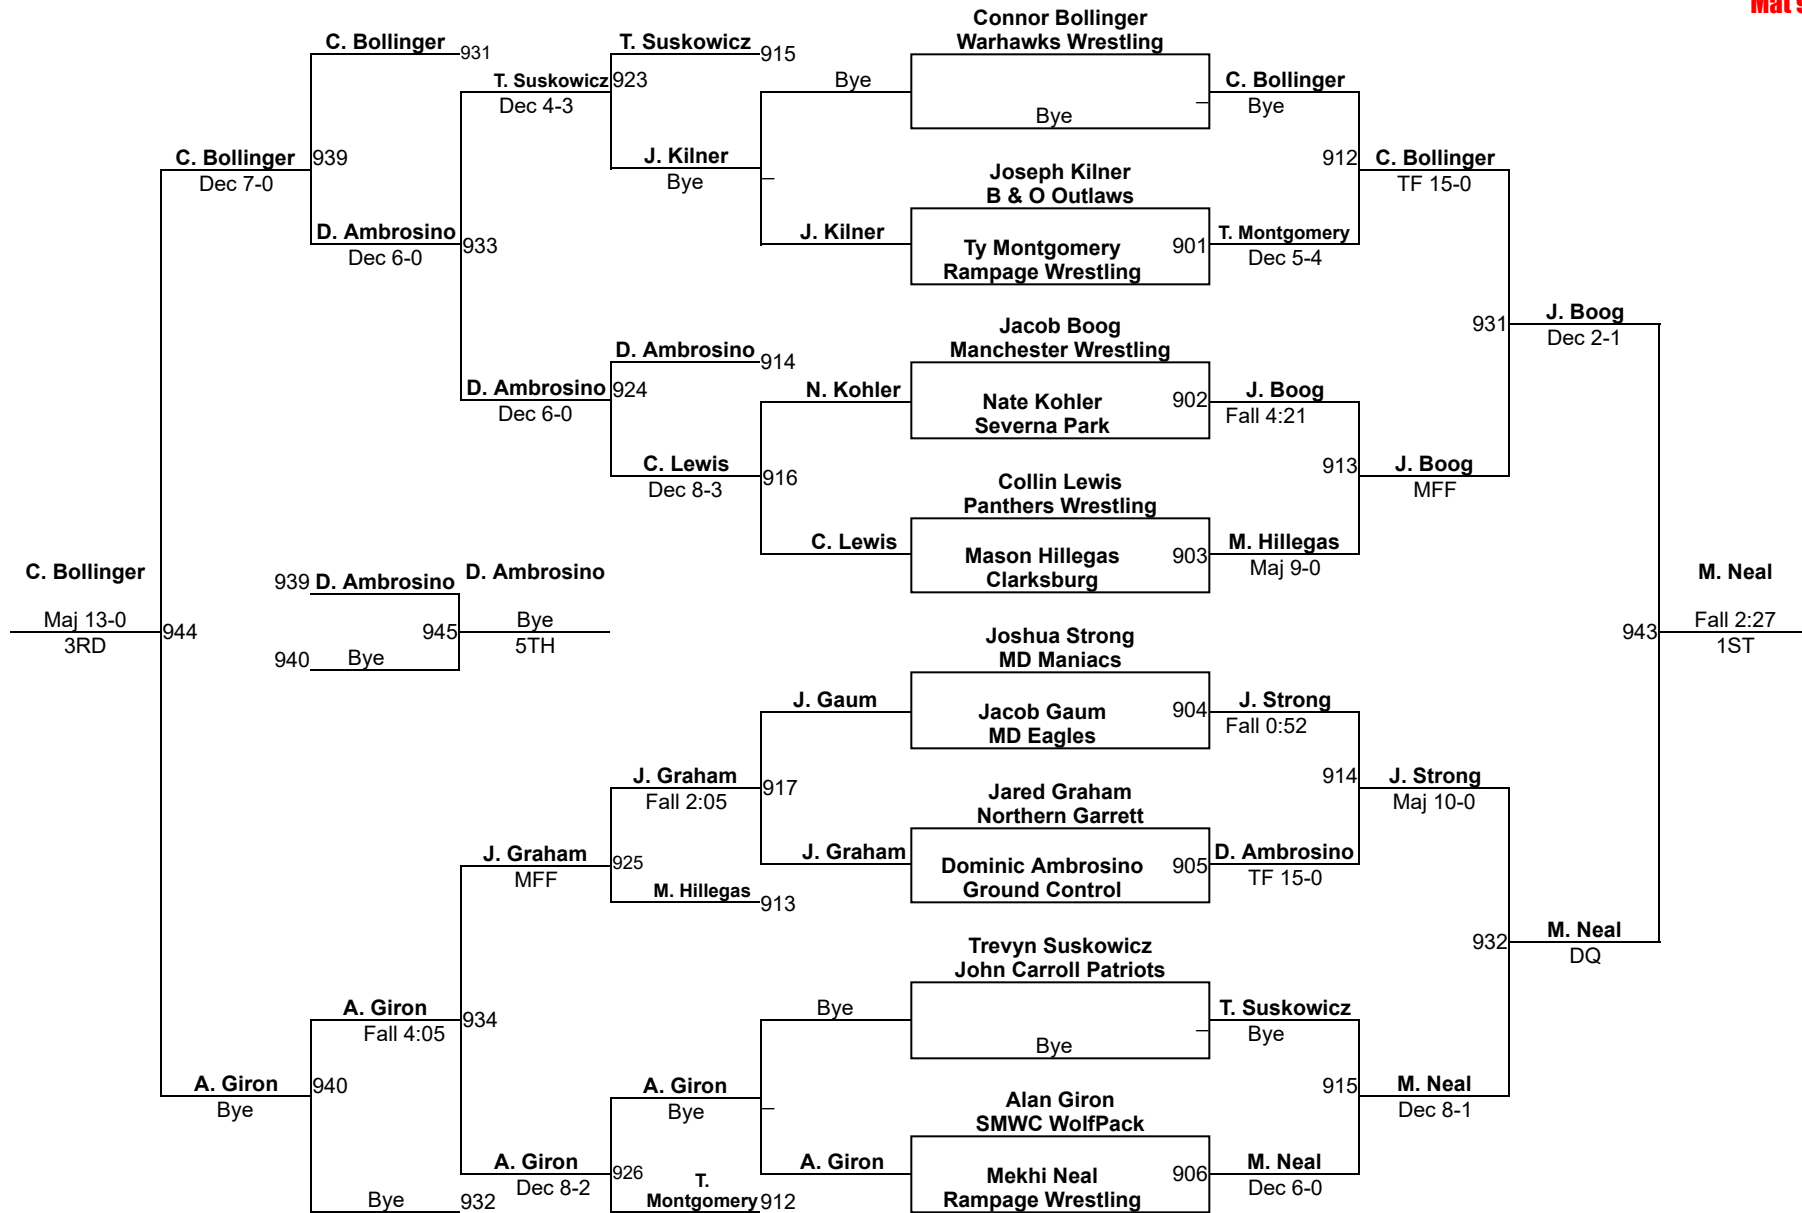

MSWA AGE/WT SERIES STATE TOURNAMENT

12U 85
Mat 9