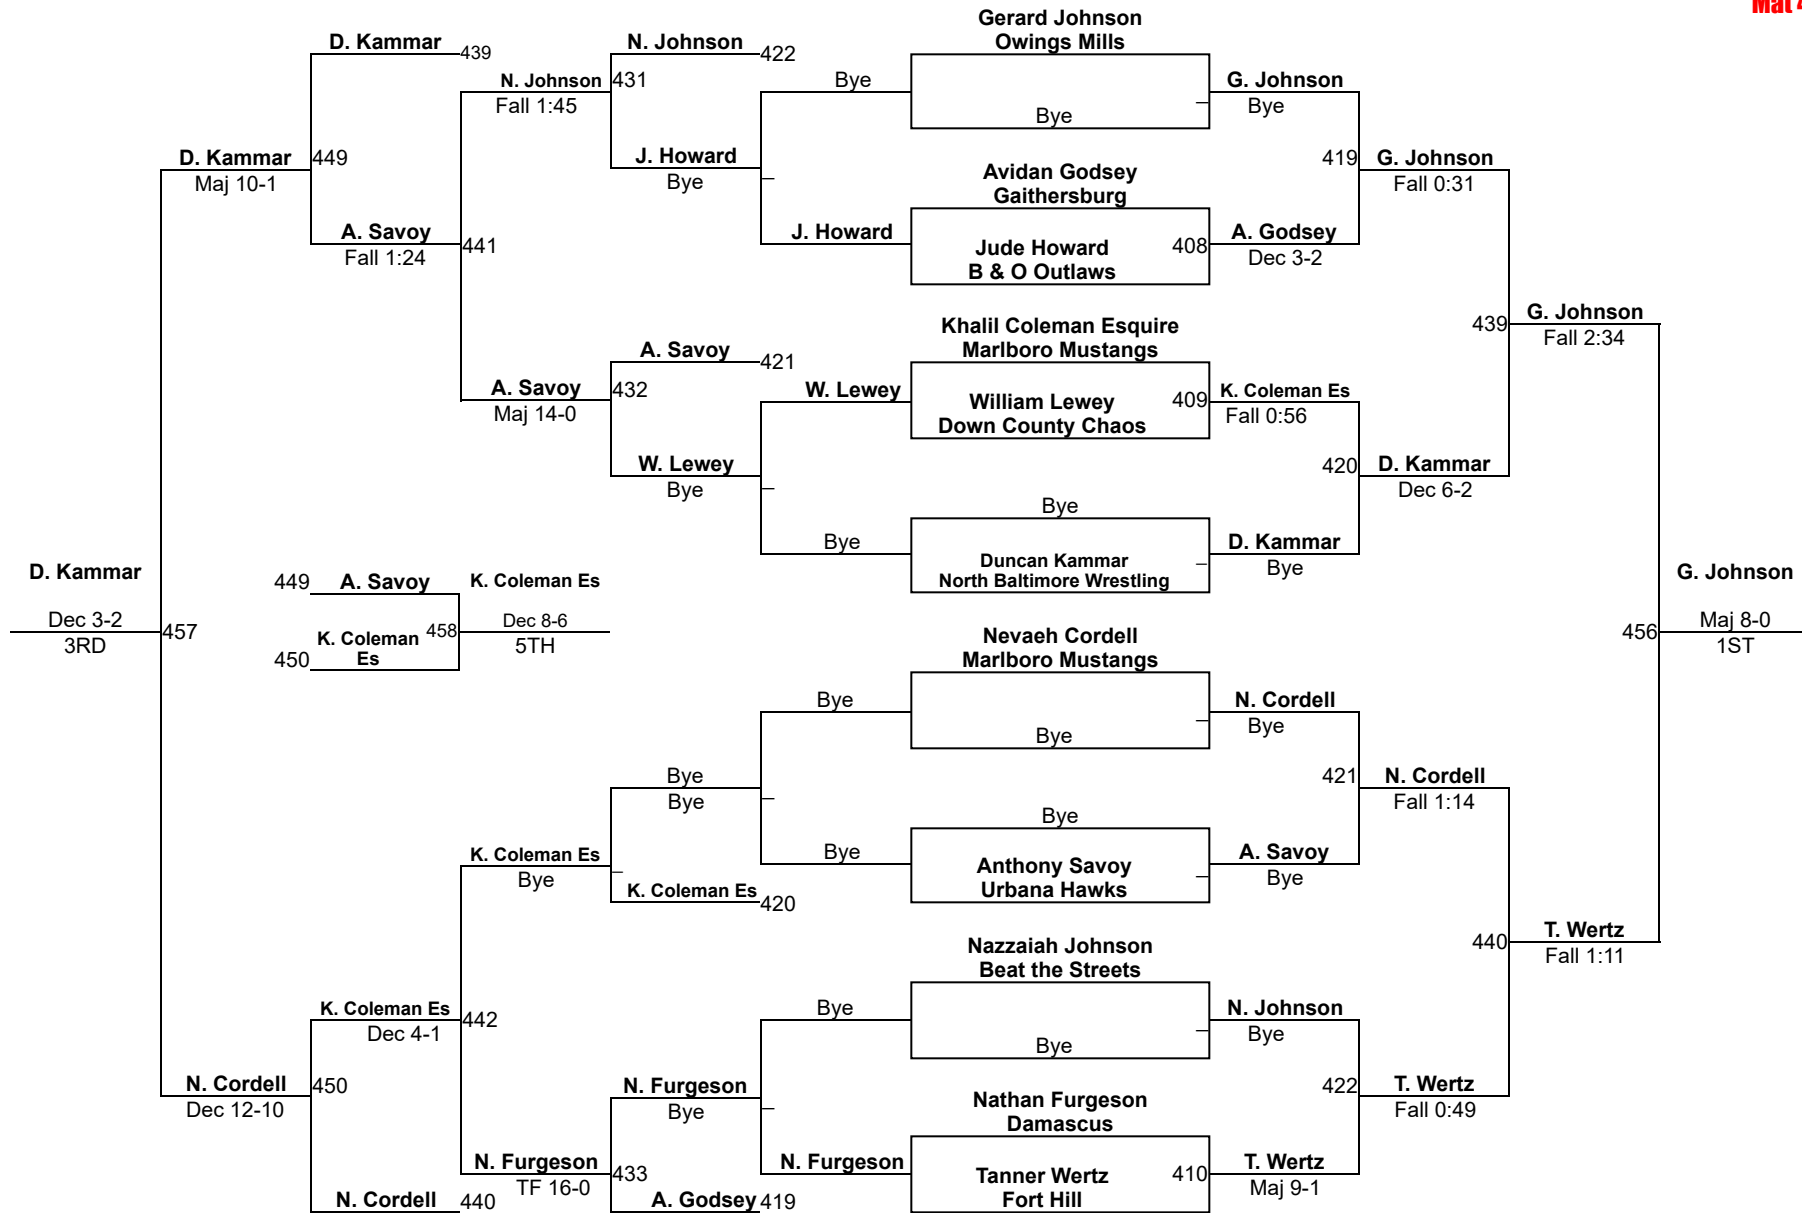

12U 100

Mat 1

MSWA AGE/WT SERIES STATE TOURNAMENT

12U 105

Mat 4

MSWA AGE/WT SERIES STATE TOURNAMENT

12U 110

Mat 2