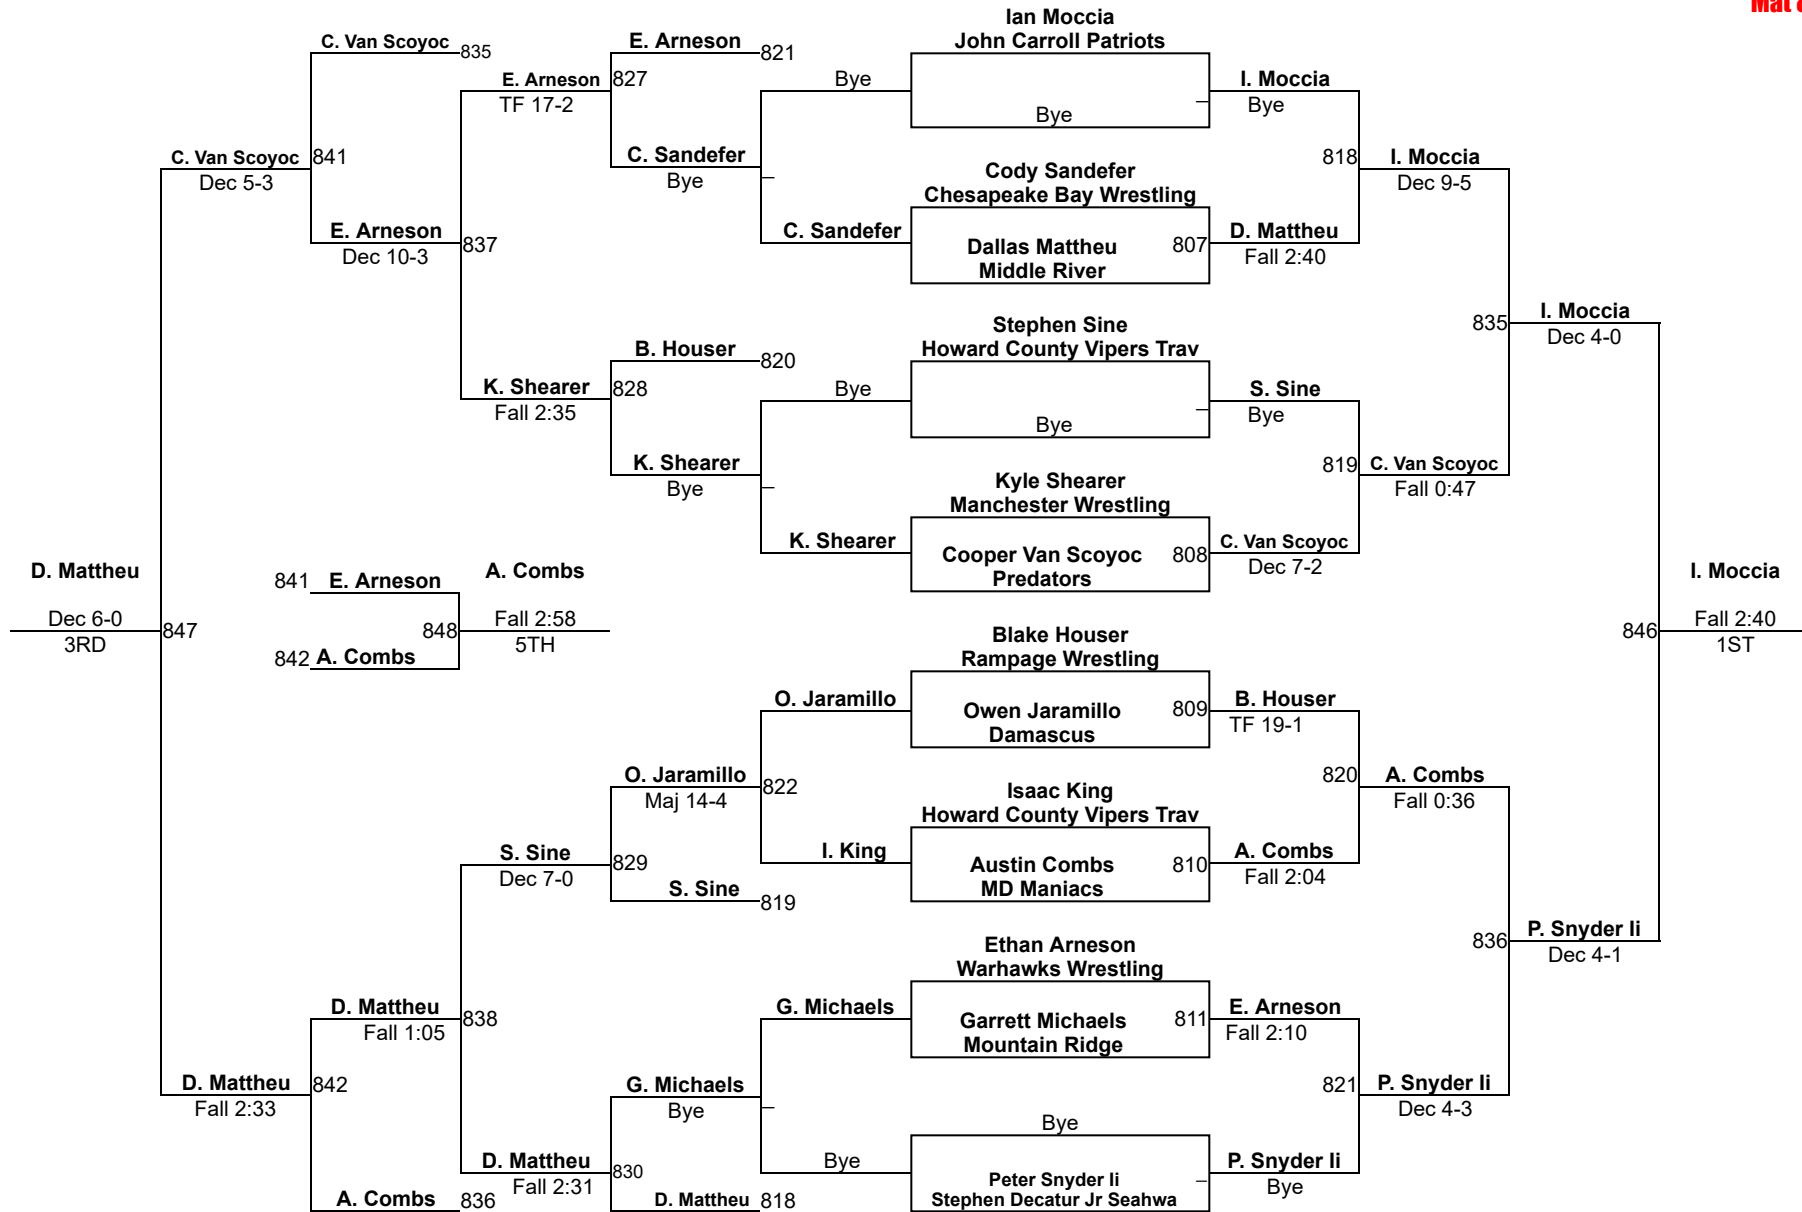

MSWA AGE/WT SERIES STATE TOURNAMENT

12U 85
Mat 9

MSWA AGE/WT SERIES STATE TOURNAMENT

12U 90

Mat 3

MSWA AGE/WT SERIES STATE TOURNAMENT

12U 95
Mat 8

MSWA AGE/WT SERIES STATE TOURNAMENT