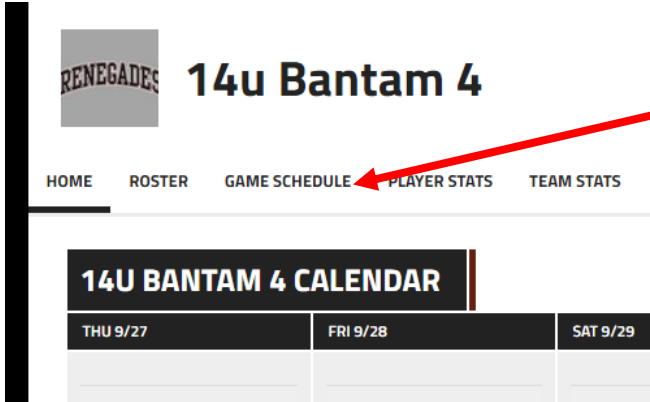

Entering a new game on Renegades Website

Go to team page
Click: Game Schedule

Click: to Edit
Page should turn yellow

Click: Add Game

CREATE NEW GAME CLOSE

VS ADD GAME
Enter Game Information.

* Team 1: 14u Bantam 4 | Home ▾

* Team 2: New Team Existing Team TBD

* Team 2 Name:
30 characters or less.

Team 2 Abbreviation:
6 characters or less. Abbreviation is displayed within box scores.

Logo to Upload: No file chosen
We recommend a size of 600px tall by 600px wide. Images larger than this will be scaled and cropped to better fit the areas where they appear.