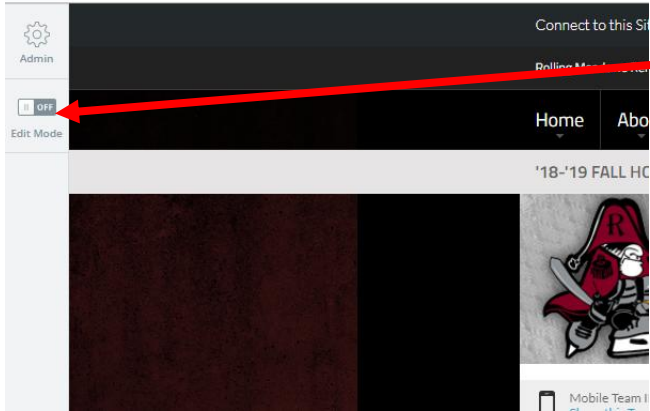

Entering a new game on Renegades Website

Go to team page
Click: Game Schedule

Click: to Edit
Page should turn yellow

Click: Add Game

CREATE NEW GAME CLOSE

VS ADD GAME
Enter Game Information.

* Team 1: 14u Bantam 4 | Home ▾