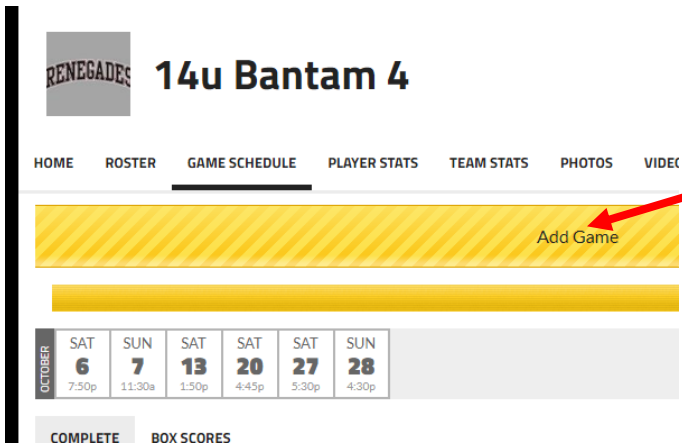

Entering a new game on Renegades Website

Go to team page
Click: Game Schedule

Click: to Edit
Page should turn yellow

Click: Add Game

CREATE NEW GAME CLOSE

VS ADD GAME
Enter Game Information.

* Team 1: 14u Bantam 4 | Home ▾

* Team 2: New Team Existing Team TBD

* Team 2 Name:
30 characters or less.

Team 2 Abbreviation:
6 characters or less. Abbreviation is displayed within box scores.

Logo to Upload: No file chosen
We recommend a size of 600px tall by 600px wide. Images larger than this will be scaled and cropped to better fit the areas where they appear.