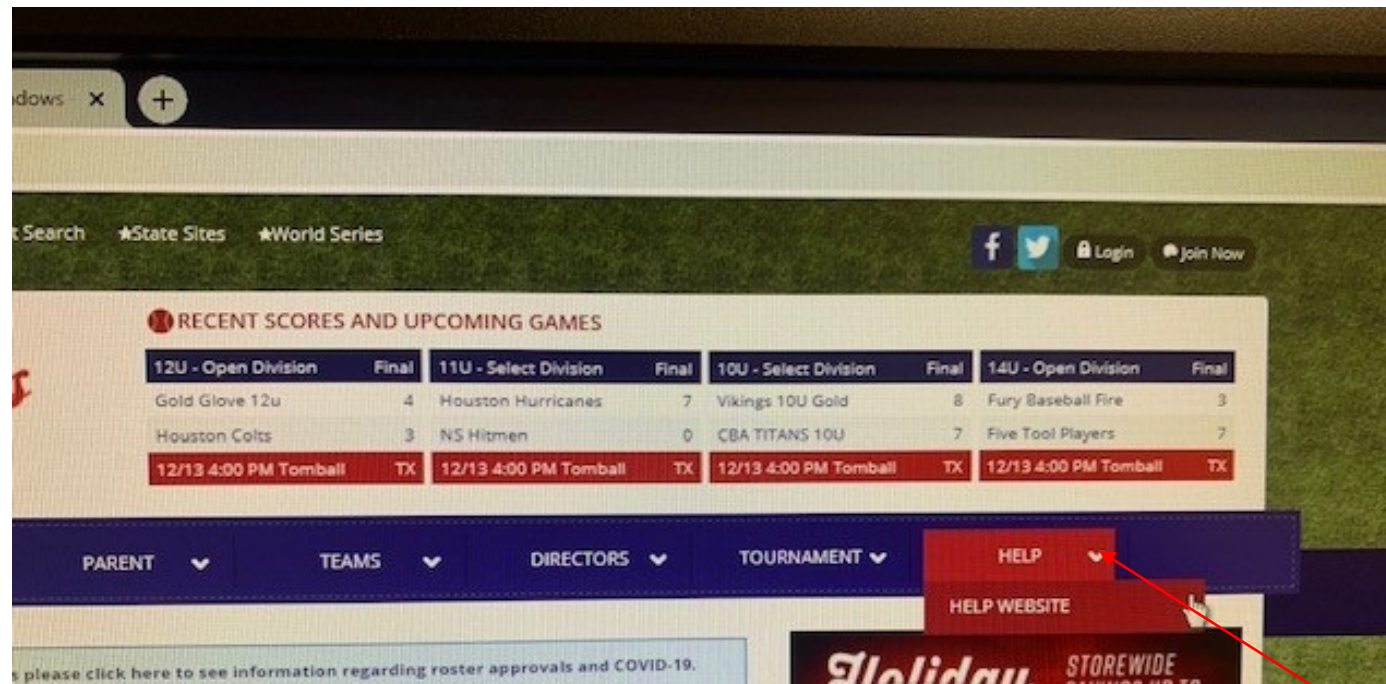

Click on Help and it will take you to the help page

Help Menu