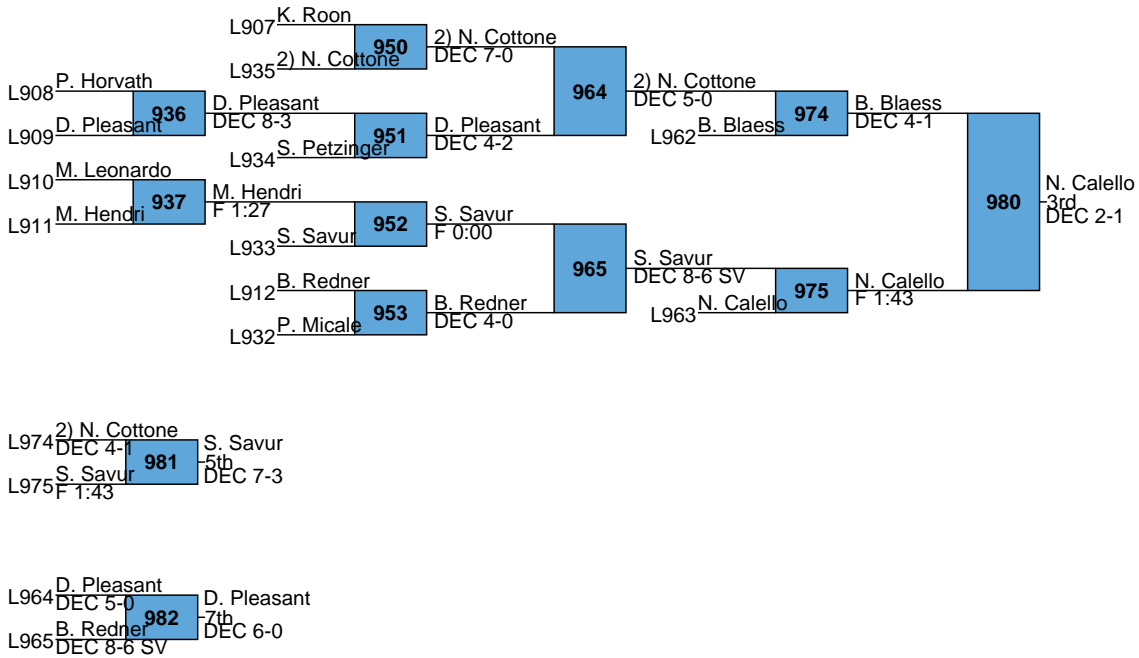

USAW NJ States
Intermediate
75