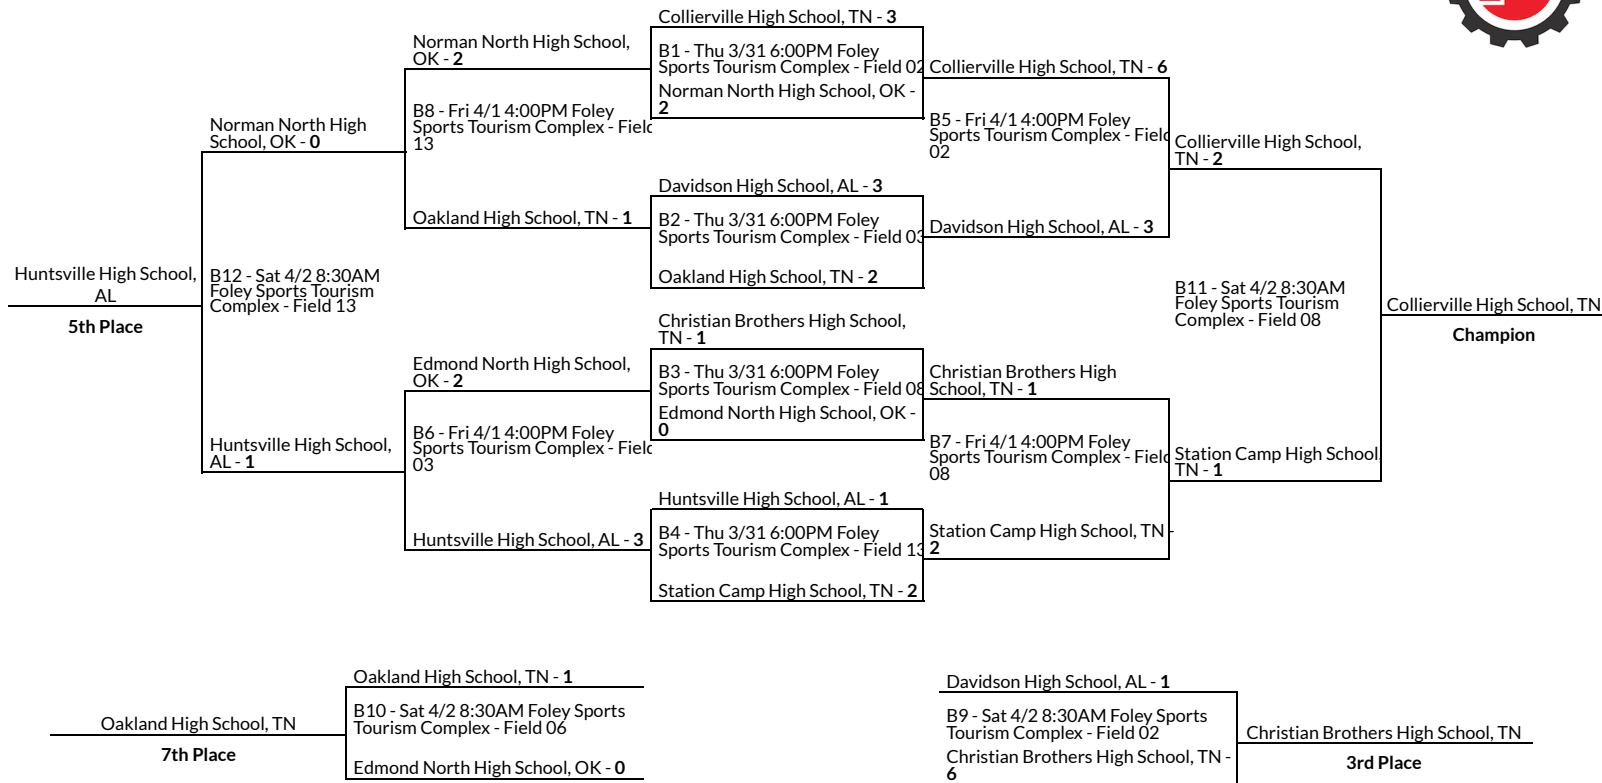

Varsity - Boys: A - Wolf Bay Division

Varsity - Boys: B - Moccasin Bay Division