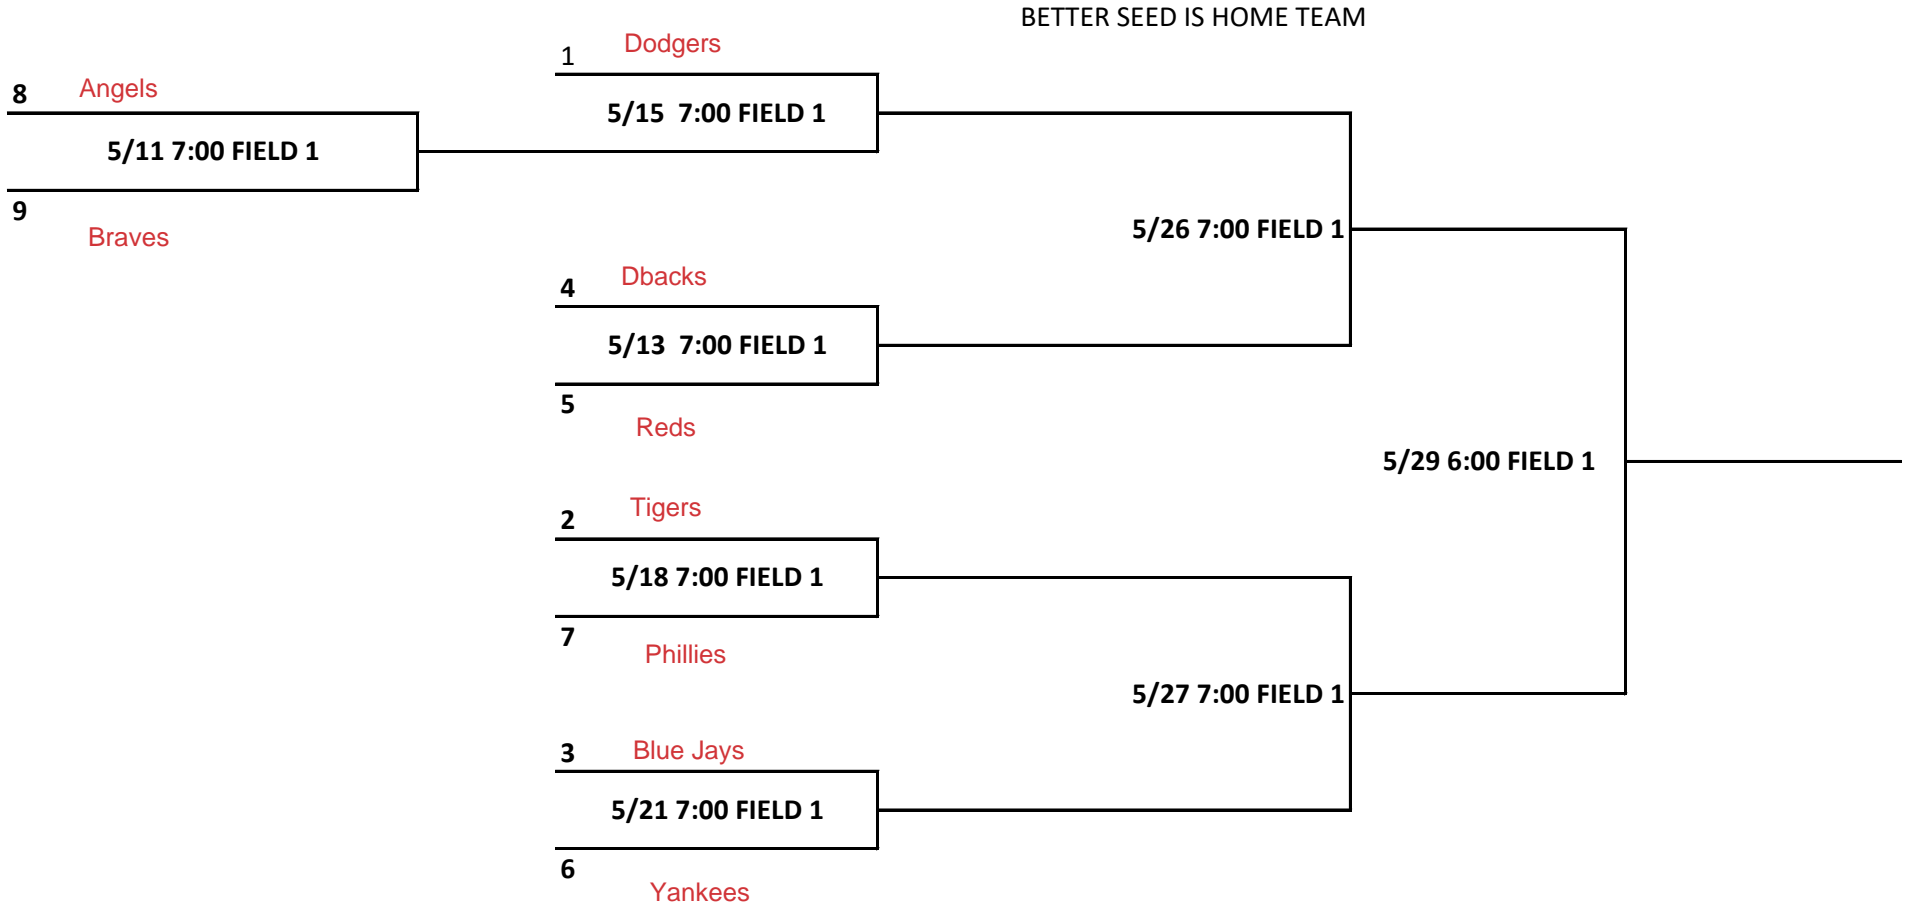

PINTO 7 PLAYOFF BRACKET

BETTER SEED IS HOME TEAM

PINTO 8 PLAYOFF BRACKET

BETTER SEED IS HOME TEAM

MUSTANG PLAYOFF BRACKET

BETTER SEED IS HOME TEAM

BRONCO PLAYOFF BRACKET

BETTER SEED IS HOME TEAM

PONY PLAYOFF BRACKET

8U SOFTBALL PLAYOFF BRACKET

BETTER SEED IS HOME TEAM

10U SOFTBALL PLAYOFF BRACKET

BETTER SEED IS HOME TEAM

12U SOFTBALL PLAYOFF BRACKET

BETTER SEED IS HOME TEAM

14U SOFTBALL PLAYOFF BRACKET