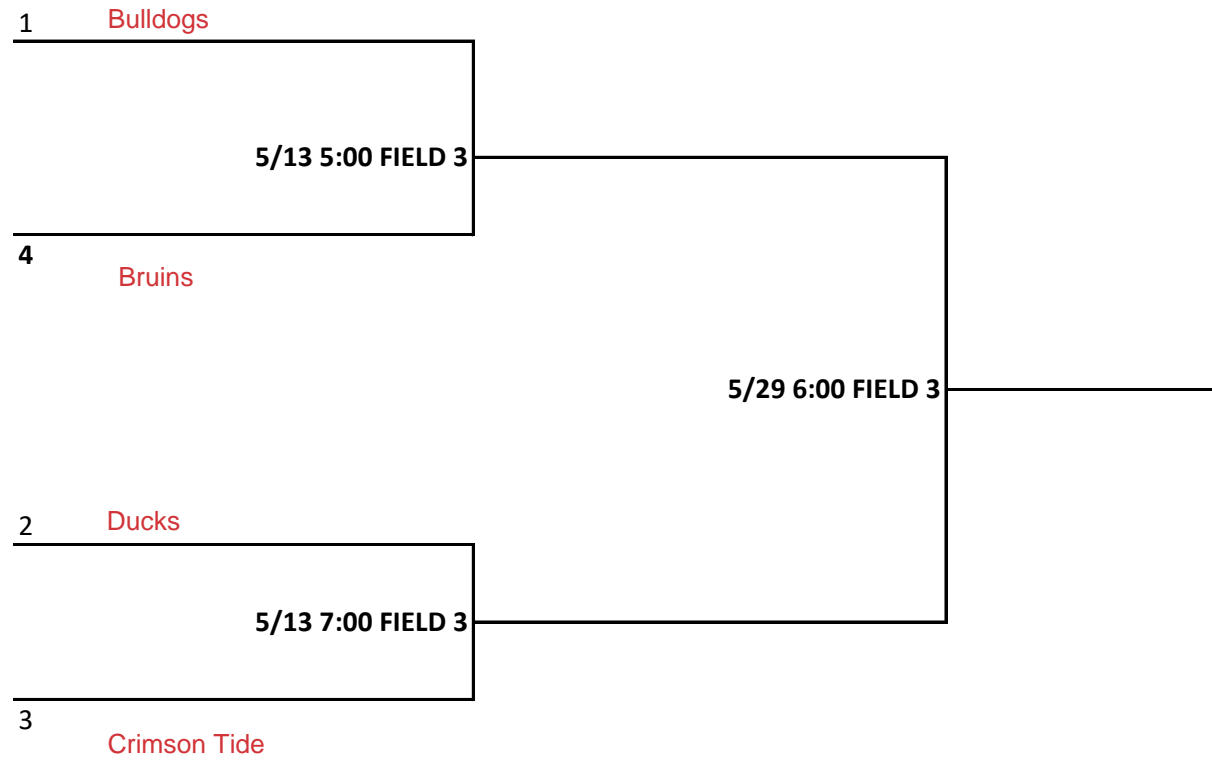

PINTO 7 PLAYOFF BRACKET

BETTER SEED IS HOME TEAM

PINTO 8 PLAYOFF BRACKET

BETTER SEED IS HOME TEAM

MUSTANG PLAYOFF BRACKET

BETTER SEED IS HOME TEAM

BRONCO PLAYOFF BRACKET

BETTER SEED IS HOME TEAM

PONY PLAYOFF BRACKET

8U SOFTBALL PLAYOFF BRACKET

BETTER SEED IS HOME TEAM

10U SOFTBALL PLAYOFF BRACKET

BETTER SEED IS HOME TEAM

12U SOFTBALL PLAYOFF BRACKET

BETTER SEED IS HOME TEAM

14U SOFTBALL PLAYOFF BRACKET