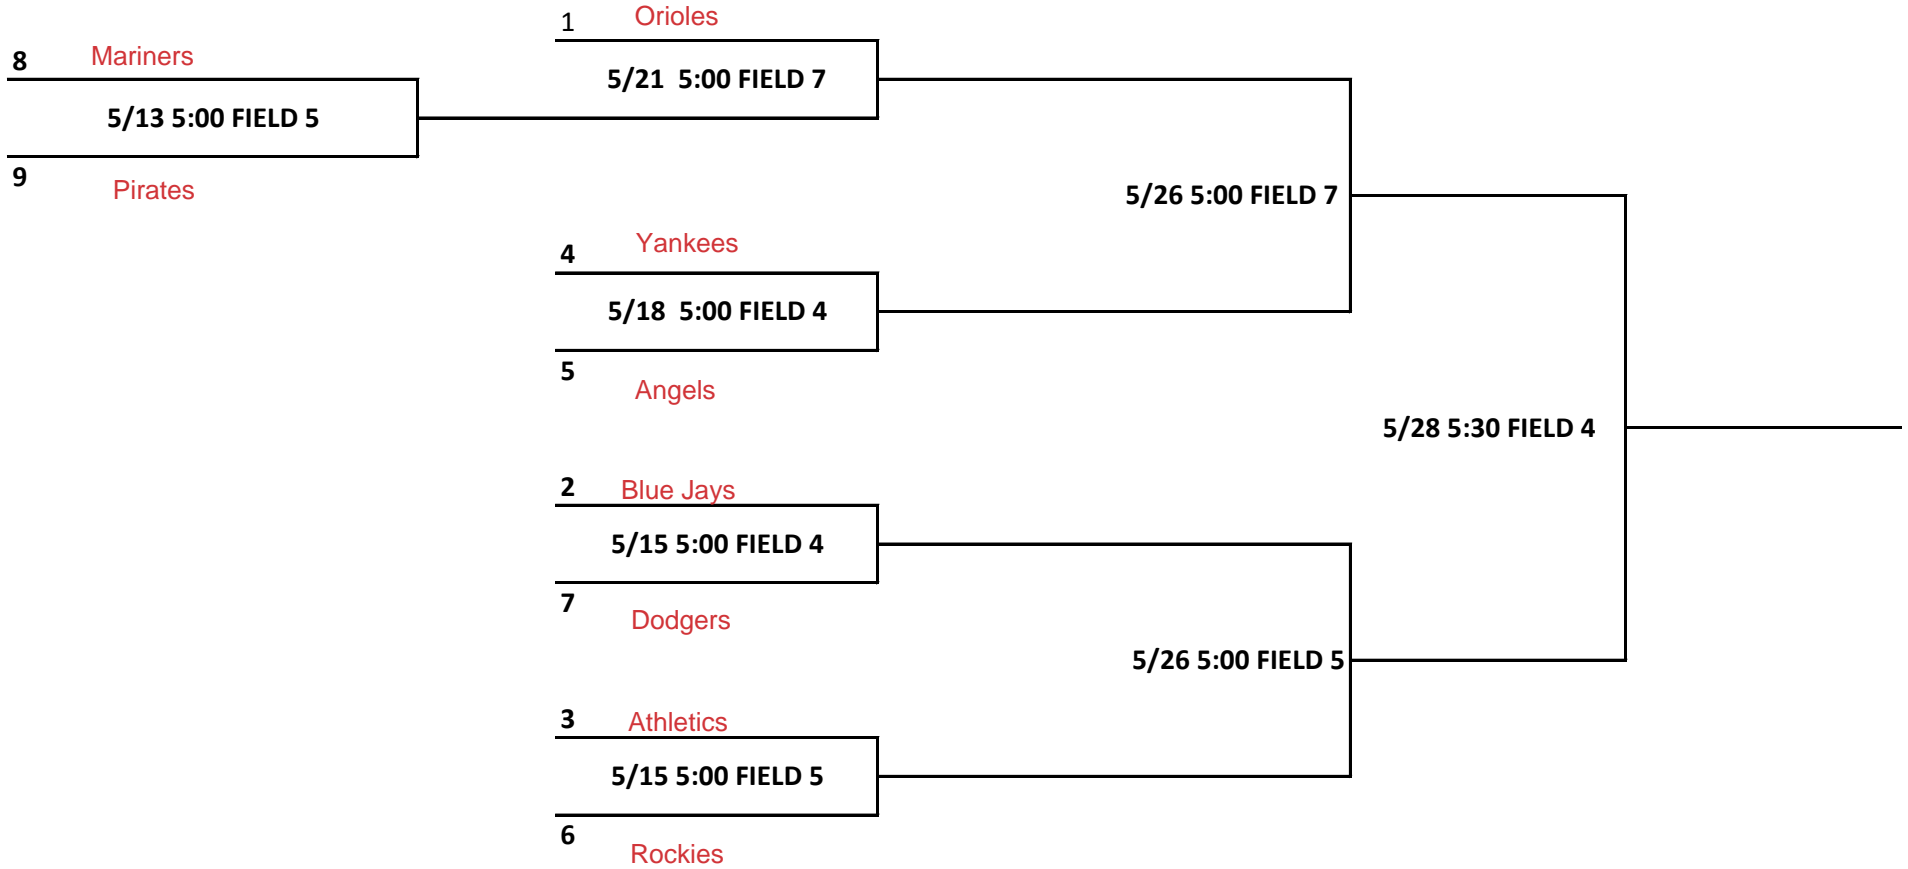

PINTO 7 PLAYOFF BRACKET

BETTER SEED IS HOME TEAM

PINTO 8 PLAYOFF BRACKET

BETTER SEED IS HOME TEAM

MUSTANG PLAYOFF BRACKET

BETTER SEED IS HOME TEAM

BRONCO PLAYOFF BRACKET

BETTER SEED IS HOME TEAM

PONY PLAYOFF BRACKET

8U SOFTBALL PLAYOFF BRACKET

BETTER SEED IS HOME TEAM

10U SOFTBALL PLAYOFF BRACKET

BETTER SEED IS HOME TEAM

12U SOFTBALL PLAYOFF BRACKET

BETTER SEED IS HOME TEAM

14U SOFTBALL PLAYOFF BRACKET