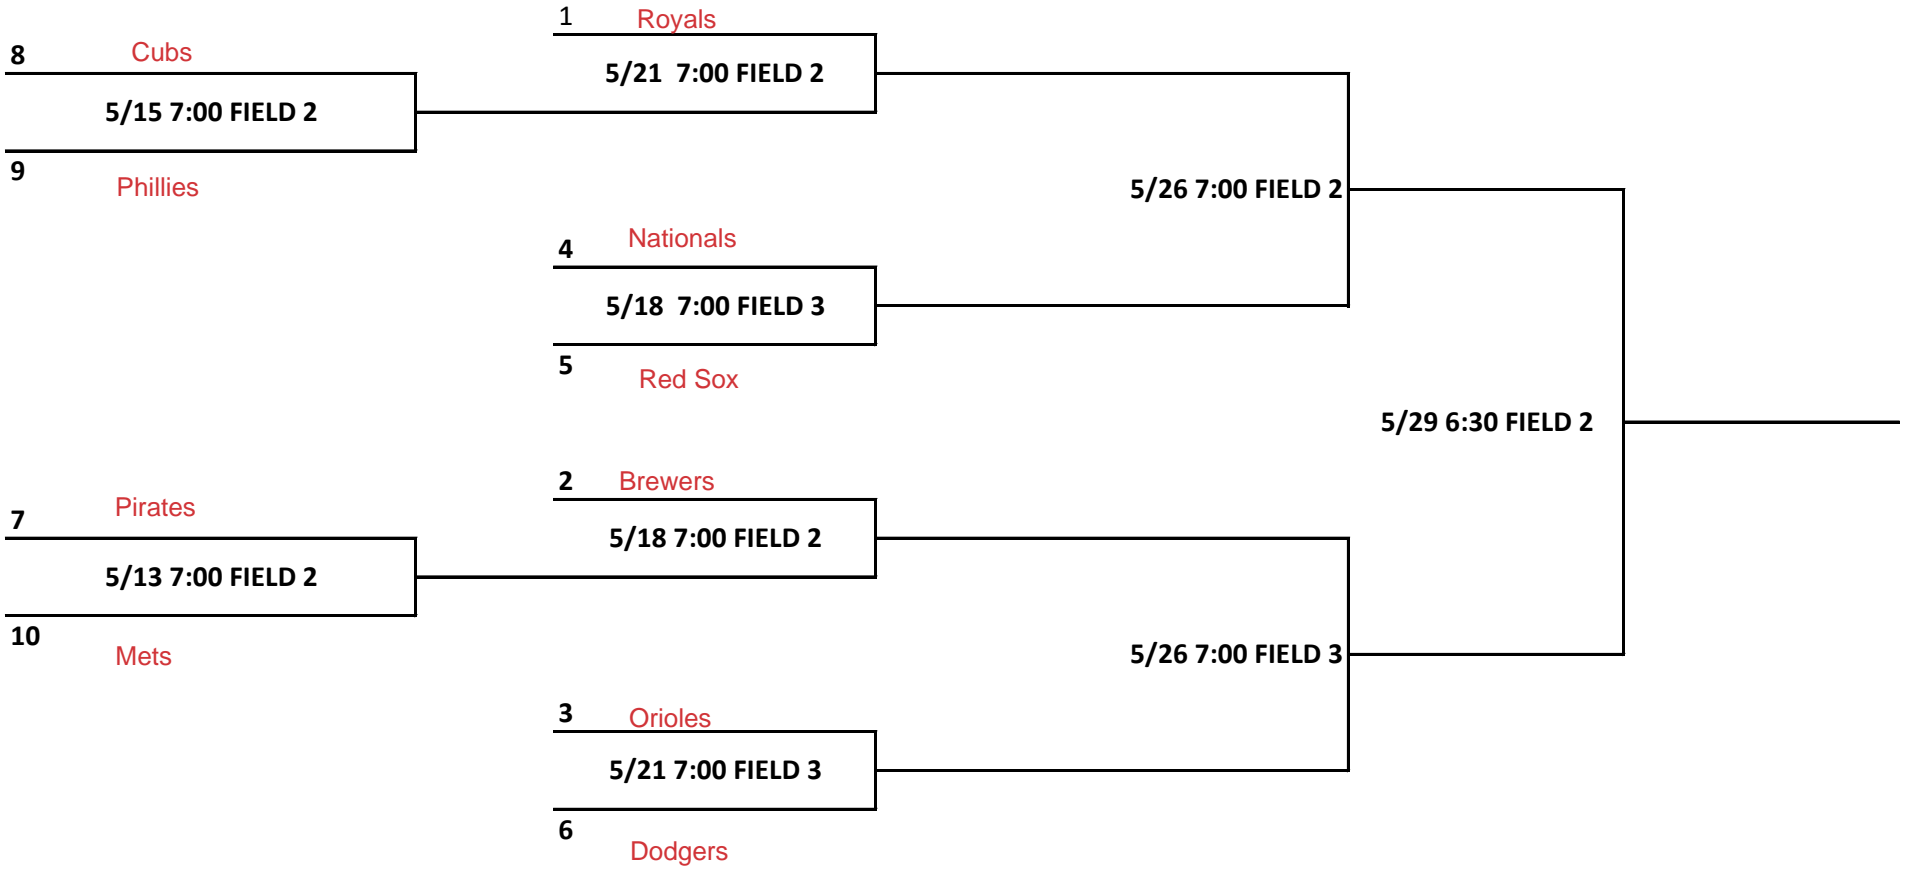

PINTO 7 PLAYOFF BRACKET

BETTER SEED IS HOME TEAM

PINTO 8 PLAYOFF BRACKET

BETTER SEED IS HOME TEAM

MUSTANG PLAYOFF BRACKET

BETTER SEED IS HOME TEAM

BRONCO PLAYOFF BRACKET

BETTER SEED IS HOME TEAM

PONY PLAYOFF BRACKET

8U SOFTBALL PLAYOFF BRACKET

BETTER SEED IS HOME TEAM

10U SOFTBALL PLAYOFF BRACKET

BETTER SEED IS HOME TEAM

12U SOFTBALL PLAYOFF BRACKET

BETTER SEED IS HOME TEAM

14U SOFTBALL PLAYOFF BRACKET