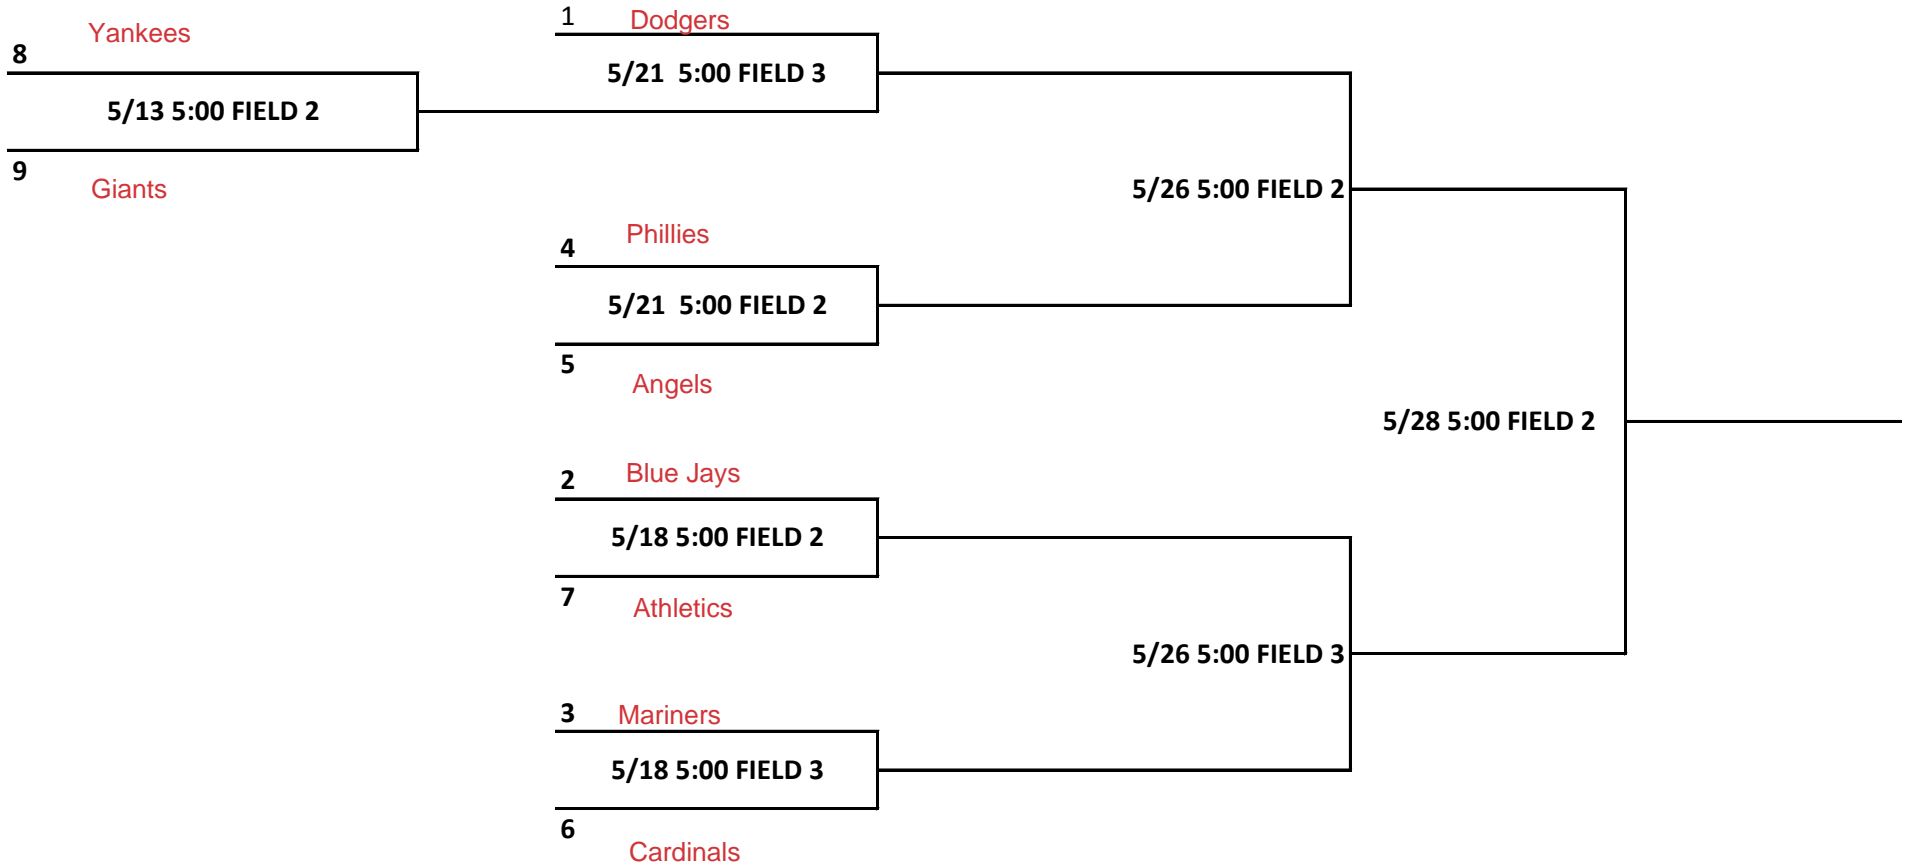

PINTO 7 PLAYOFF BRACKET

BETTER SEED IS HOME TEAM

PINTO 8 PLAYOFF BRACKET

BETTER SEED IS HOME TEAM

MUSTANG PLAYOFF BRACKET

BETTER SEED IS HOME TEAM

BRONCO PLAYOFF BRACKET

BETTER SEED IS HOME TEAM

PONY PLAYOFF BRACKET

8U SOFTBALL PLAYOFF BRACKET

BETTER SEED IS HOME TEAM

10U SOFTBALL PLAYOFF BRACKET

BETTER SEED IS HOME TEAM

12U SOFTBALL PLAYOFF BRACKET

BETTER SEED IS HOME TEAM

14U SOFTBALL PLAYOFF BRACKET