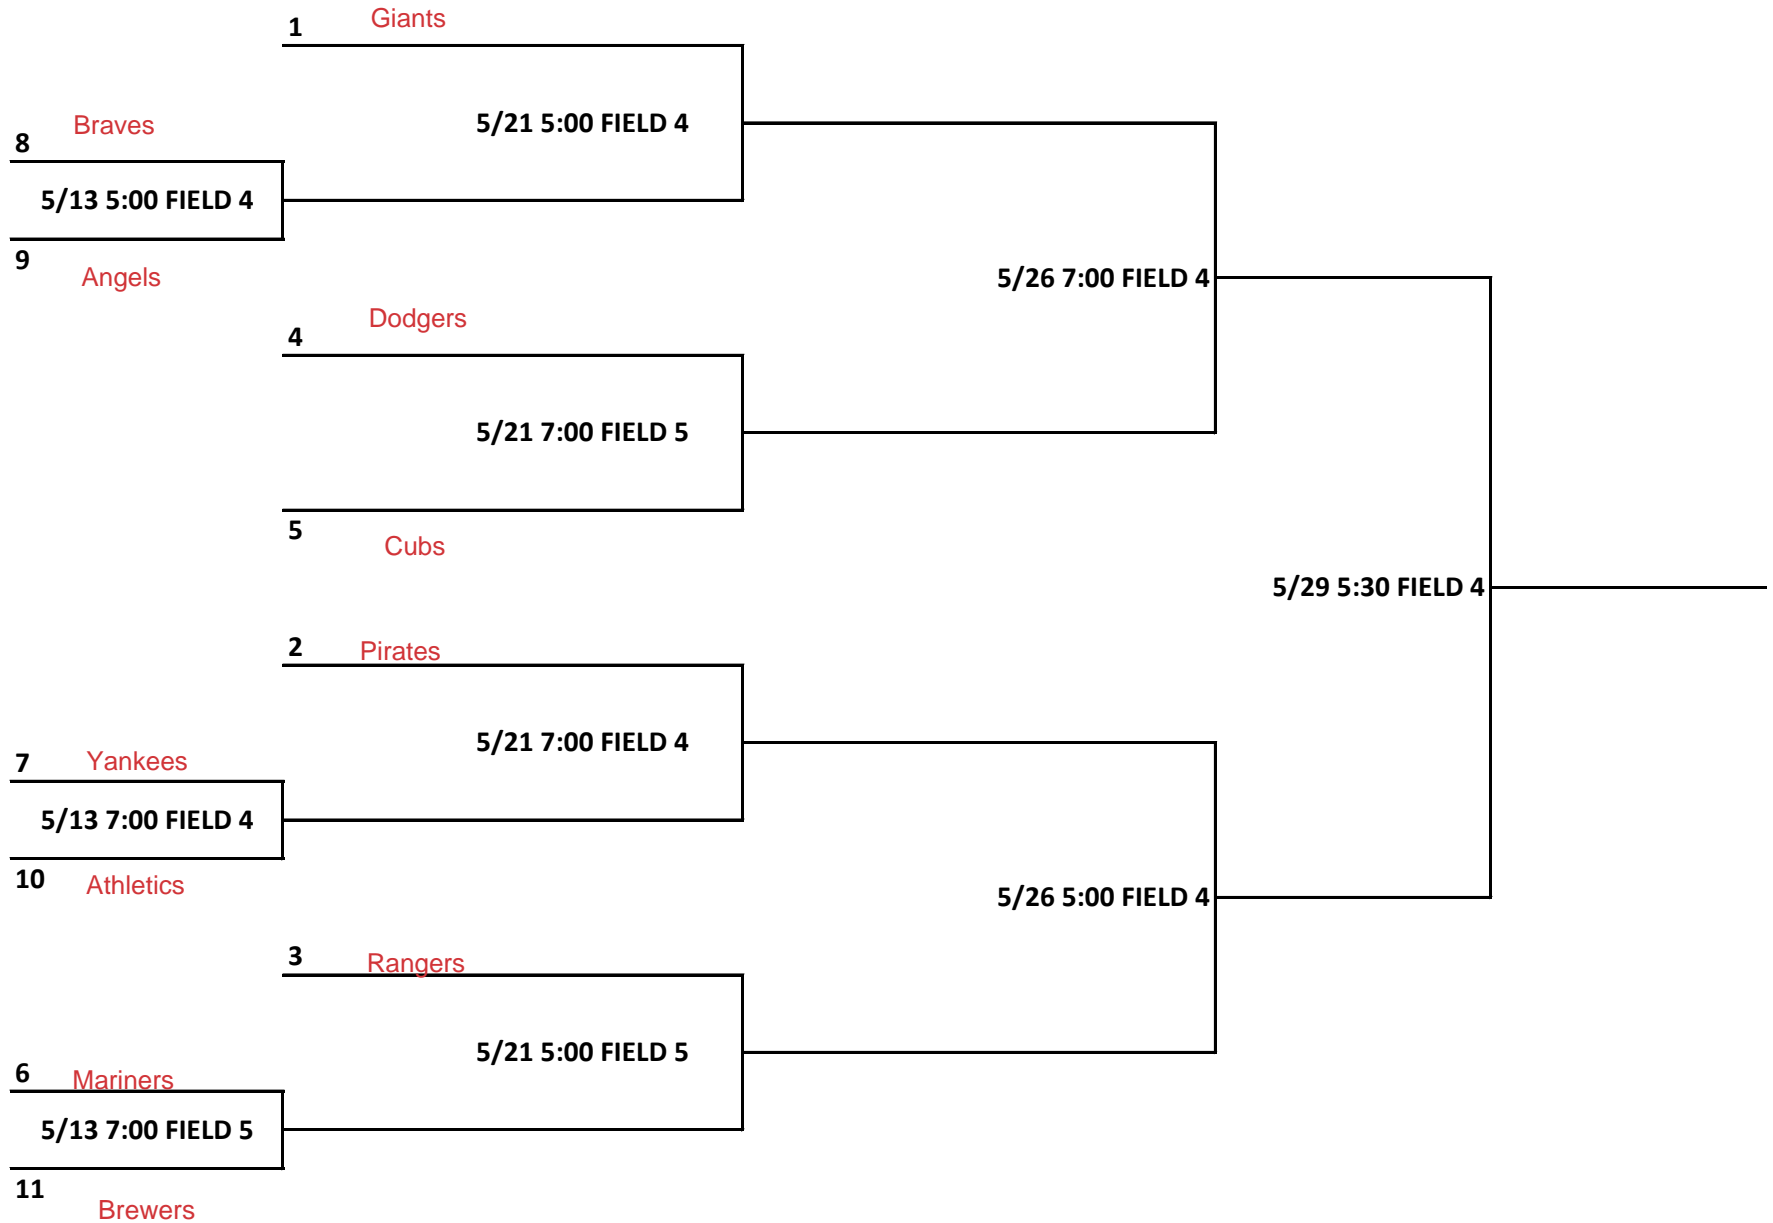

PINTO 7 PLAYOFF BRACKET

BETTER SEED IS HOME TEAM

PINTO 8 PLAYOFF BRACKET

BETTER SEED IS HOME TEAM

MUSTANG PLAYOFF BRACKET

BETTER SEED IS HOME TEAM

BRONCO PLAYOFF BRACKET

BETTER SEED IS HOME TEAM

PONY PLAYOFF BRACKET

8U SOFTBALL PLAYOFF BRACKET

BETTER SEED IS HOME TEAM

10U SOFTBALL PLAYOFF BRACKET

BETTER SEED IS HOME TEAM

12U SOFTBALL PLAYOFF BRACKET

BETTER SEED IS HOME TEAM

14U SOFTBALL PLAYOFF BRACKET