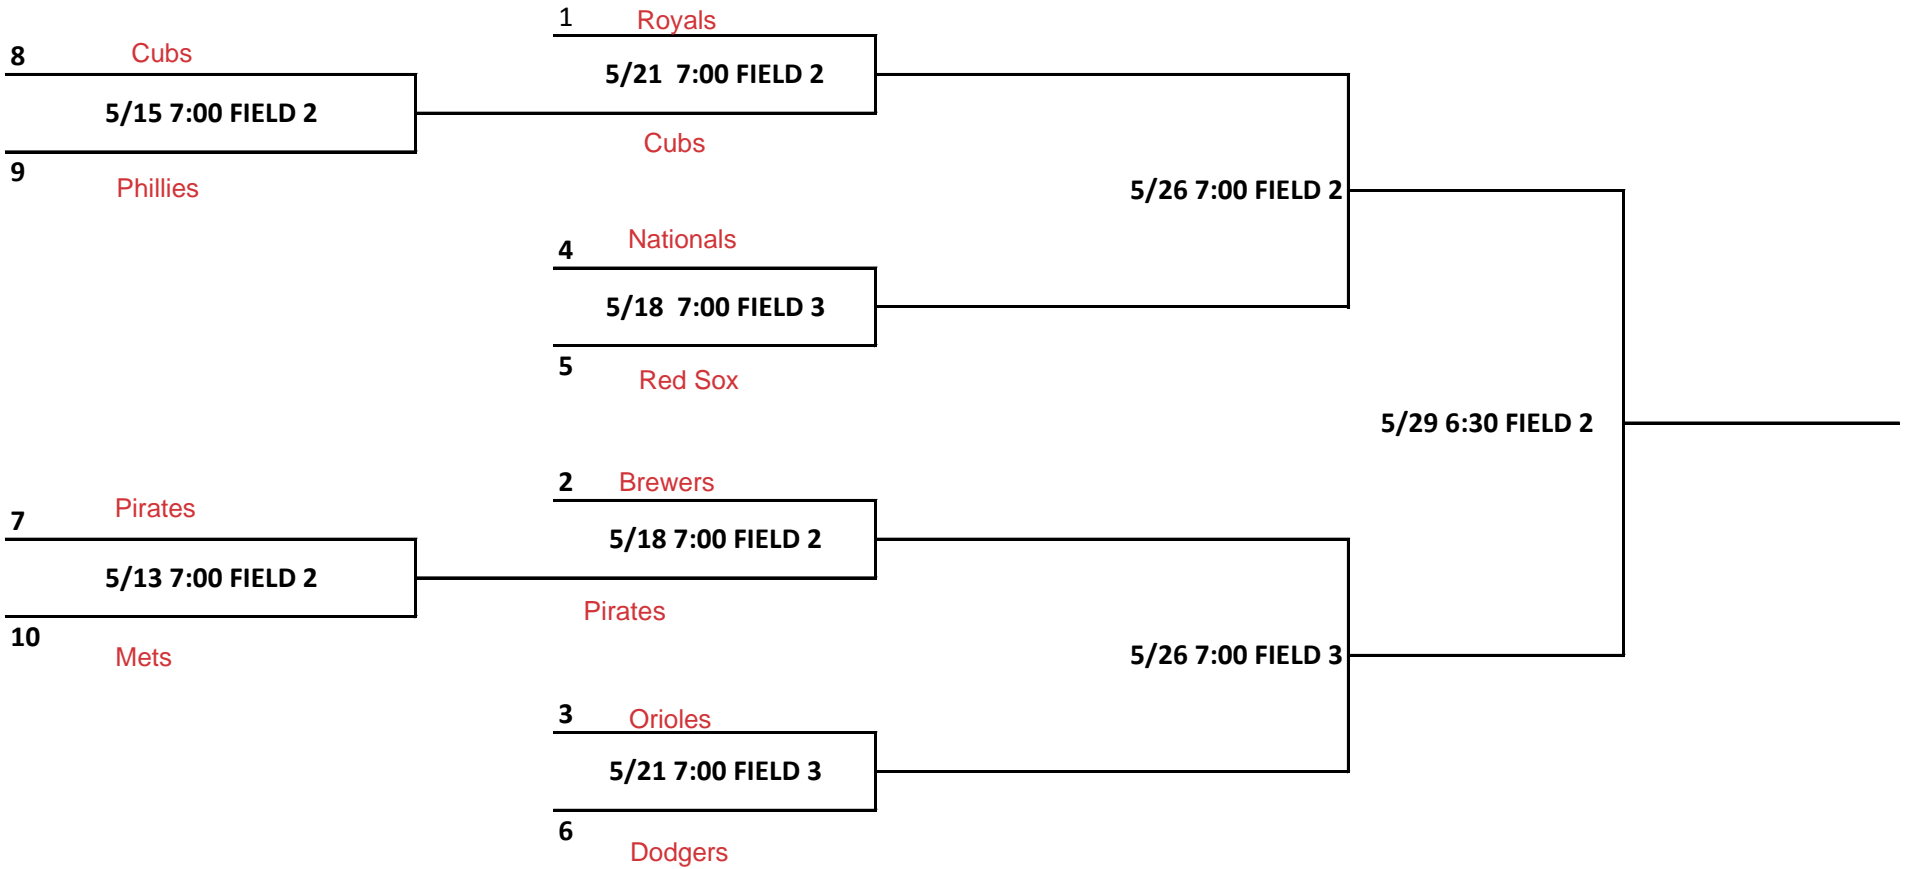

PINTO 7 PLAYOFF BRACKET

BETTER SEED IS HOME TEAM

PINTO 8 PLAYOFF BRACKET

BETTER SEED IS HOME TEAM

MUSTANG PLAYOFF BRACKET

BETTER SEED IS HOME TEAM

BRONCO PLAYOFF BRACKET

BETTER SEED IS HOME TEAM

PONY PLAYOFF BRACKET

8U SOFTBALL PLAYOFF BRACKET

BETTER SEED IS HOME TEAM

10U SOFTBALL PLAYOFF BRACKET

BETTER SEED IS HOME TEAM

12U SOFTBALL PLAYOFF BRACKET

BETTER SEED IS HOME TEAM

14U SOFTBALL PLAYOFF BRACKET