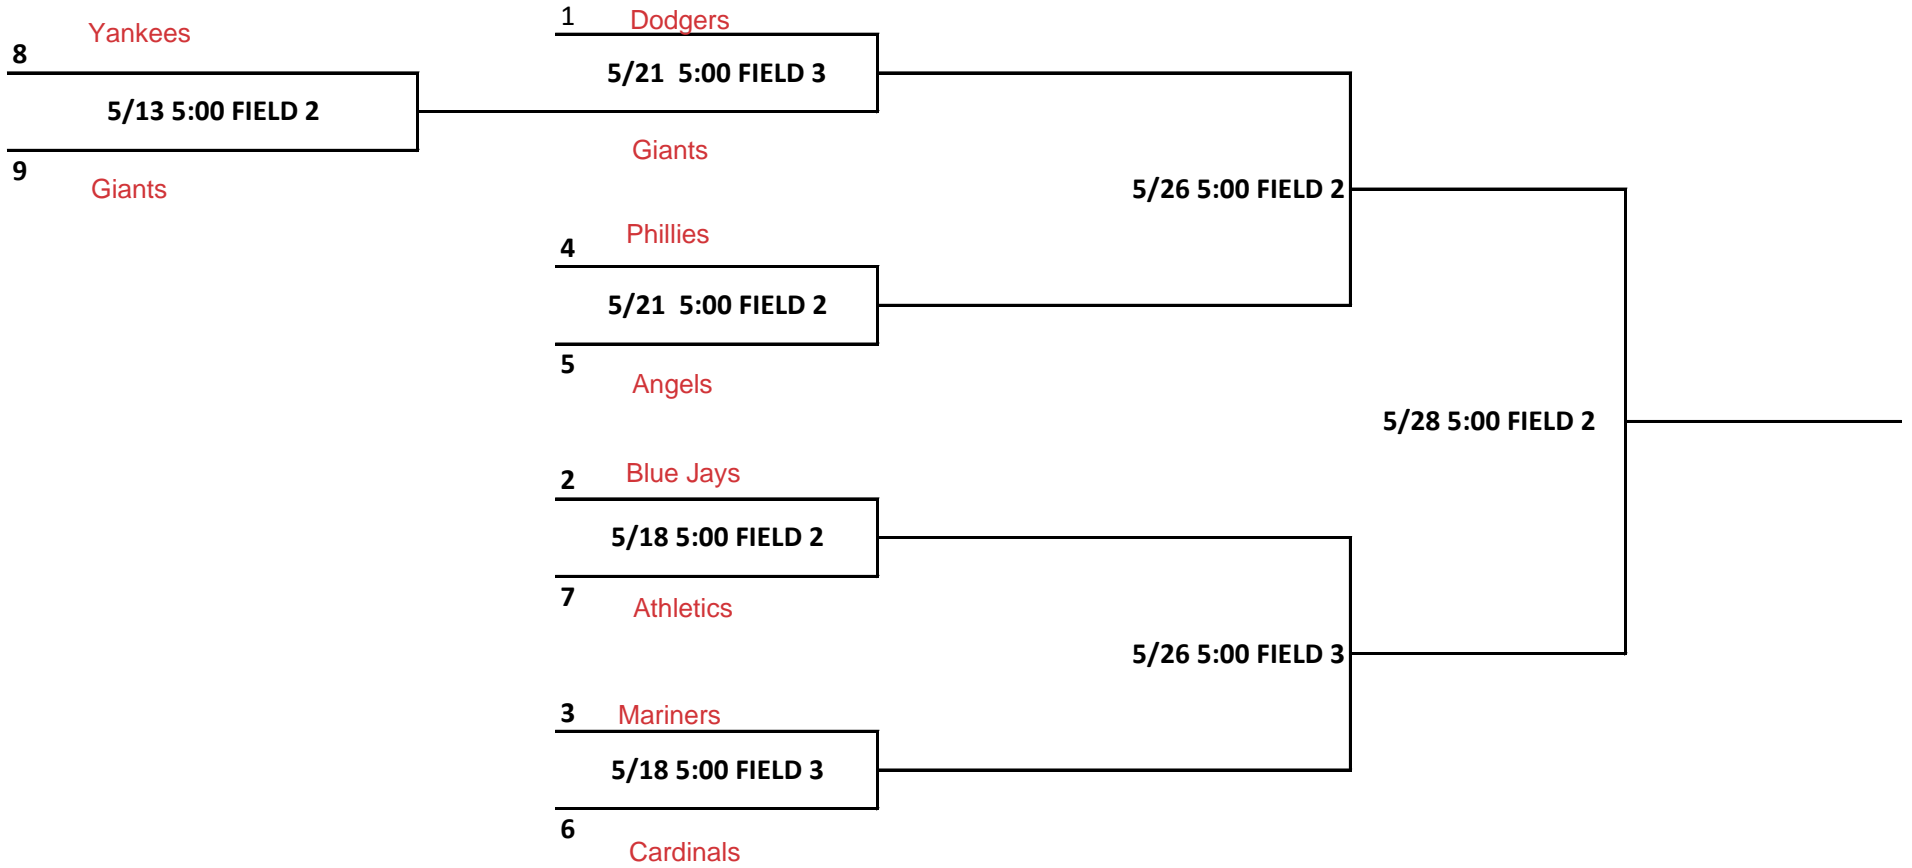

PINTO 7 PLAYOFF BRACKET

BETTER SEED IS HOME TEAM

PINTO 8 PLAYOFF BRACKET

BETTER SEED IS HOME TEAM

MUSTANG PLAYOFF BRACKET

BETTER SEED IS HOME TEAM

BRONCO PLAYOFF BRACKET

BETTER SEED IS HOME TEAM

PONY PLAYOFF BRACKET

8U SOFTBALL PLAYOFF BRACKET

BETTER SEED IS HOME TEAM

10U SOFTBALL PLAYOFF BRACKET

BETTER SEED IS HOME TEAM

12U SOFTBALL PLAYOFF BRACKET

BETTER SEED IS HOME TEAM

14U SOFTBALL PLAYOFF BRACKET