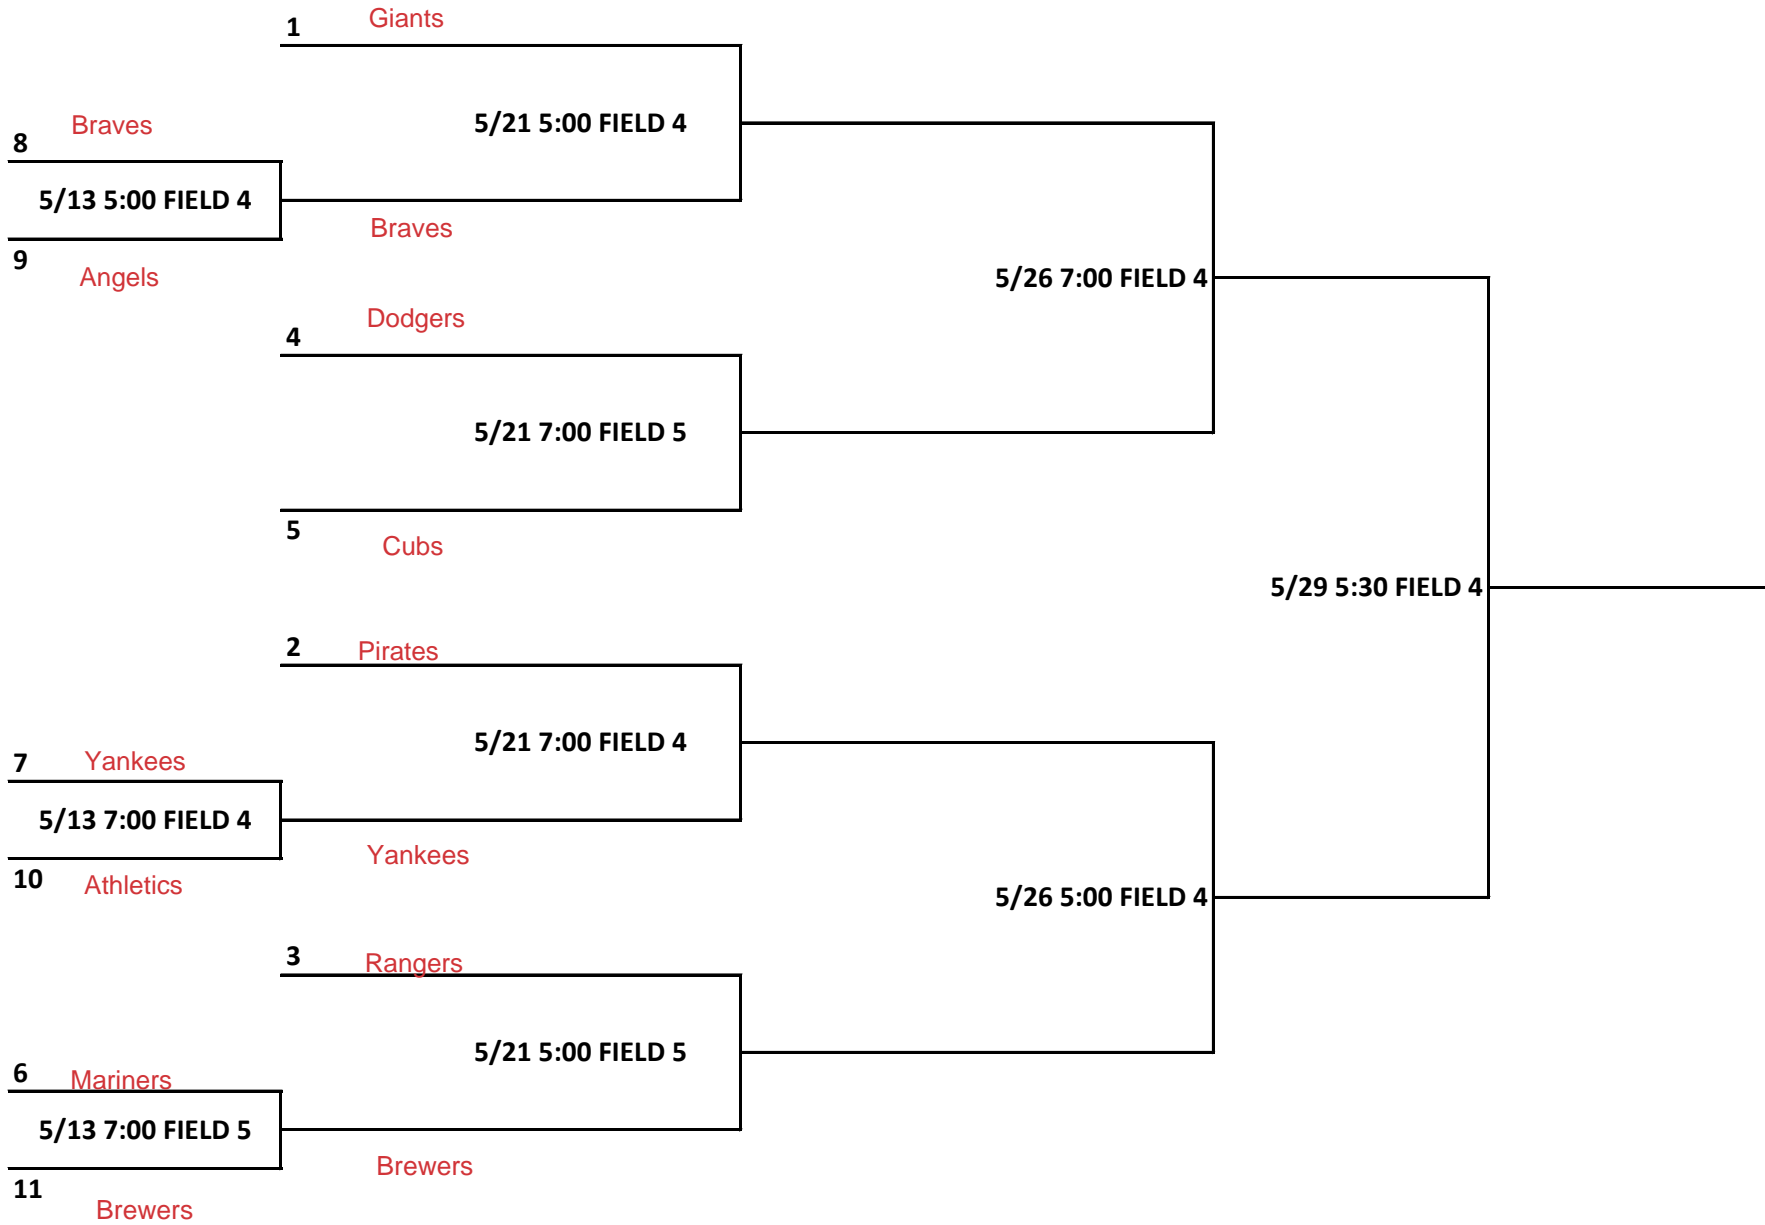

PINTO 7 PLAYOFF BRACKET

BETTER SEED IS HOME TEAM

PINTO 8 PLAYOFF BRACKET

BETTER SEED IS HOME TEAM

MUSTANG PLAYOFF BRACKET

BETTER SEED IS HOME TEAM

BRONCO PLAYOFF BRACKET

BETTER SEED IS HOME TEAM

PONY PLAYOFF BRACKET

8U SOFTBALL PLAYOFF BRACKET

BETTER SEED IS HOME TEAM

10U SOFTBALL PLAYOFF BRACKET

BETTER SEED IS HOME TEAM

12U SOFTBALL PLAYOFF BRACKET

BETTER SEED IS HOME TEAM

14U SOFTBALL PLAYOFF BRACKET