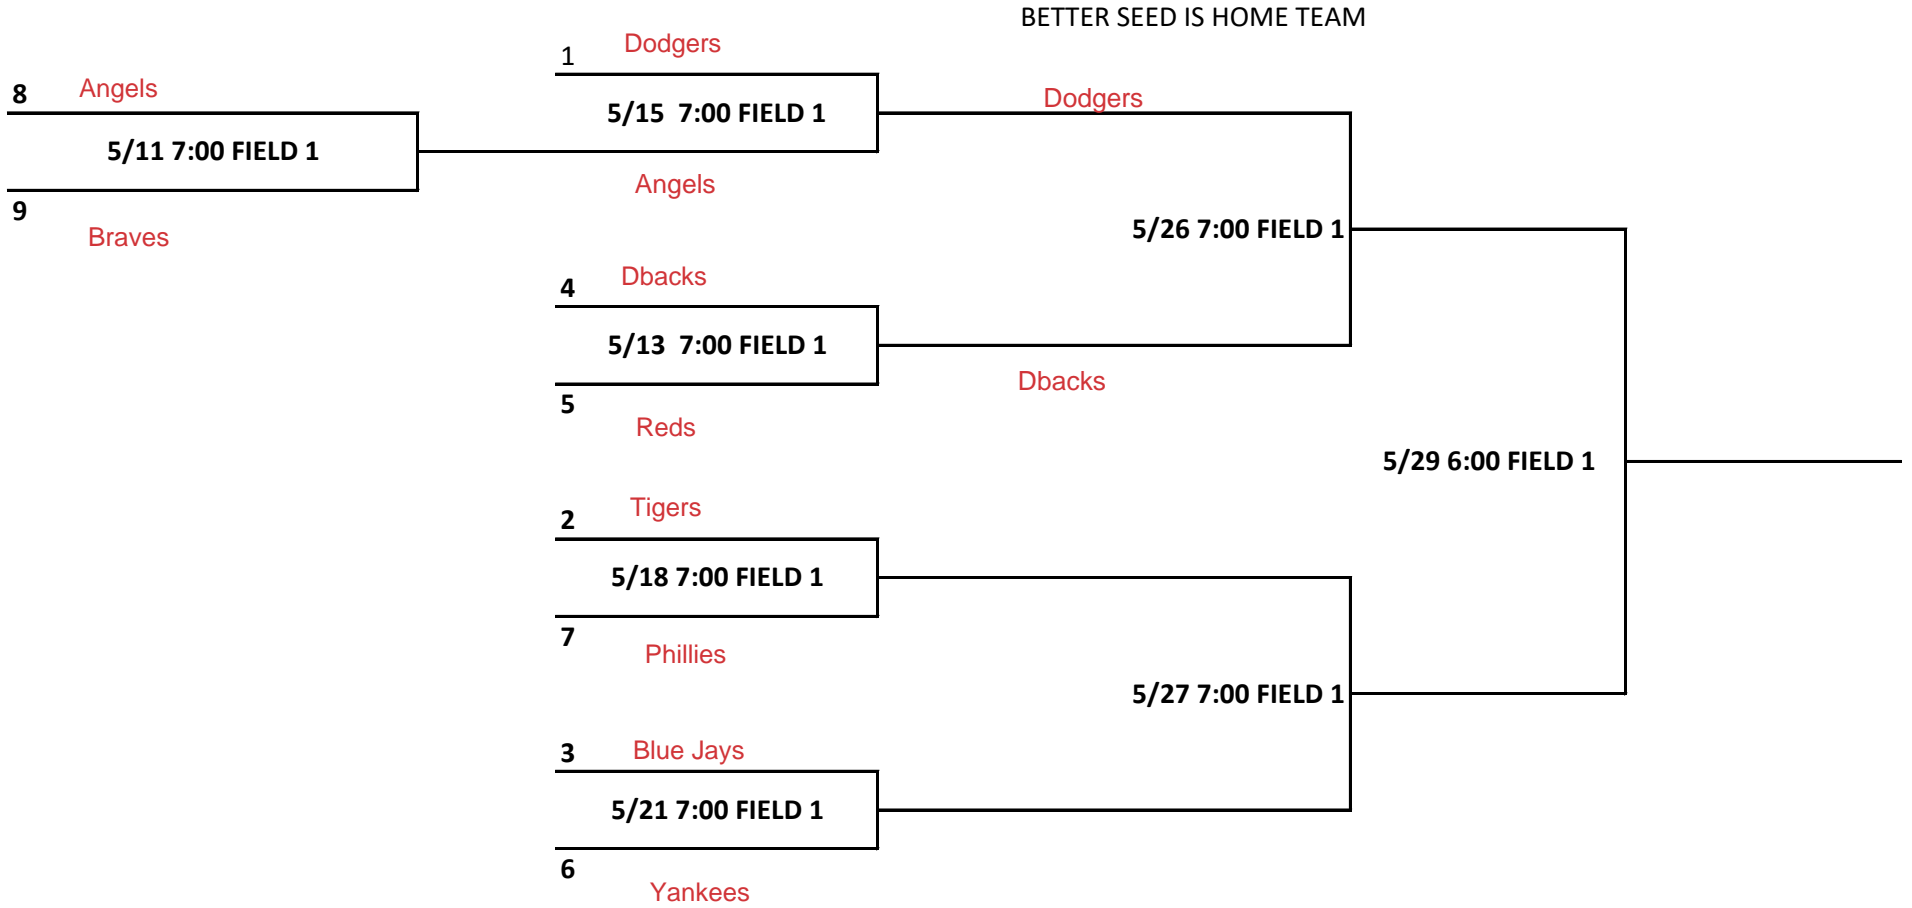

PINTO 7 PLAYOFF BRACKET

BETTER SEED IS HOME TEAM

PINTO 8 PLAYOFF BRACKET

BETTER SEED IS HOME TEAM

MUSTANG PLAYOFF BRACKET

BETTER SEED IS HOME TEAM

BRONCO PLAYOFF BRACKET

BETTER SEED IS HOME TEAM

PONY PLAYOFF BRACKET

8U SOFTBALL PLAYOFF BRACKET

BETTER SEED IS HOME TEAM

10U SOFTBALL PLAYOFF BRACKET

BETTER SEED IS HOME TEAM

12U SOFTBALL PLAYOFF BRACKET

BETTER SEED IS HOME TEAM

14U SOFTBALL PLAYOFF BRACKET