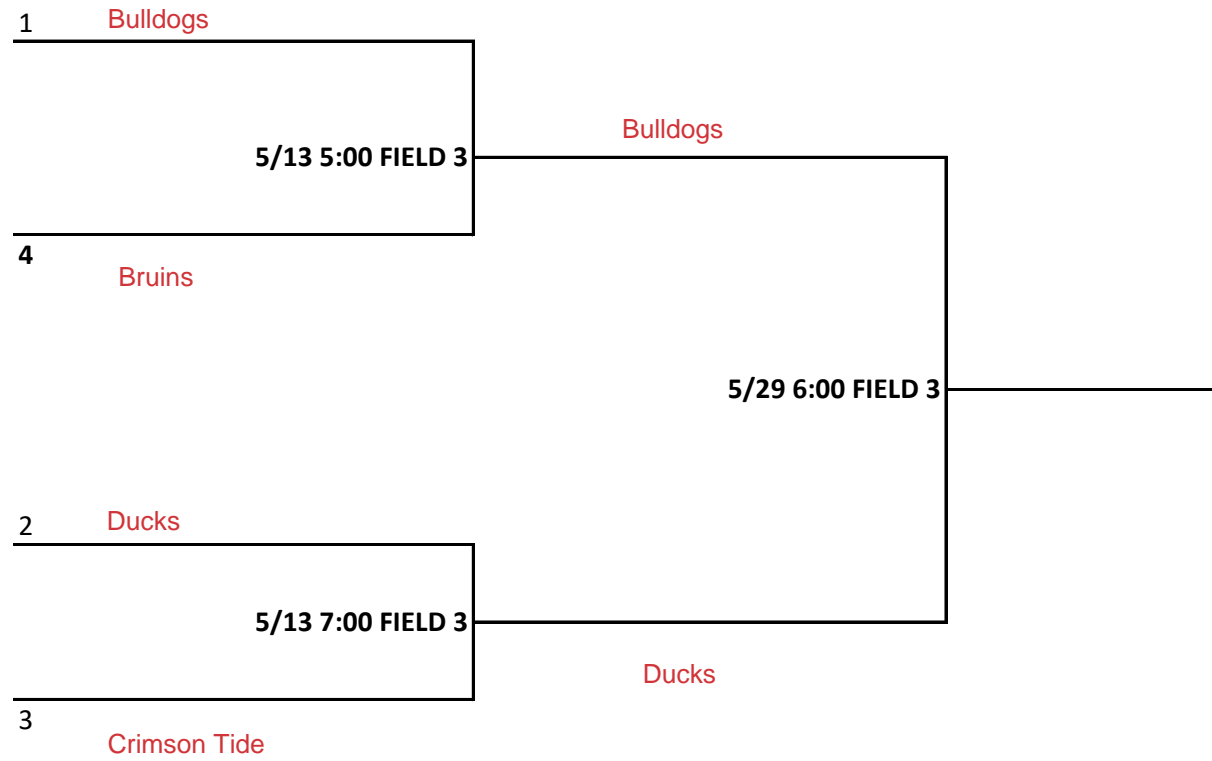

PINTO 7 PLAYOFF BRACKET

BETTER SEED IS HOME TEAM

PINTO 8 PLAYOFF BRACKET

BETTER SEED IS HOME TEAM

MUSTANG PLAYOFF BRACKET

BETTER SEED IS HOME TEAM

BRONCO PLAYOFF BRACKET

BETTER SEED IS HOME TEAM

PONY PLAYOFF BRACKET

8U SOFTBALL PLAYOFF BRACKET

BETTER SEED IS HOME TEAM

10U SOFTBALL PLAYOFF BRACKET

BETTER SEED IS HOME TEAM

12U SOFTBALL PLAYOFF BRACKET

BETTER SEED IS HOME TEAM

14U SOFTBALL PLAYOFF BRACKET