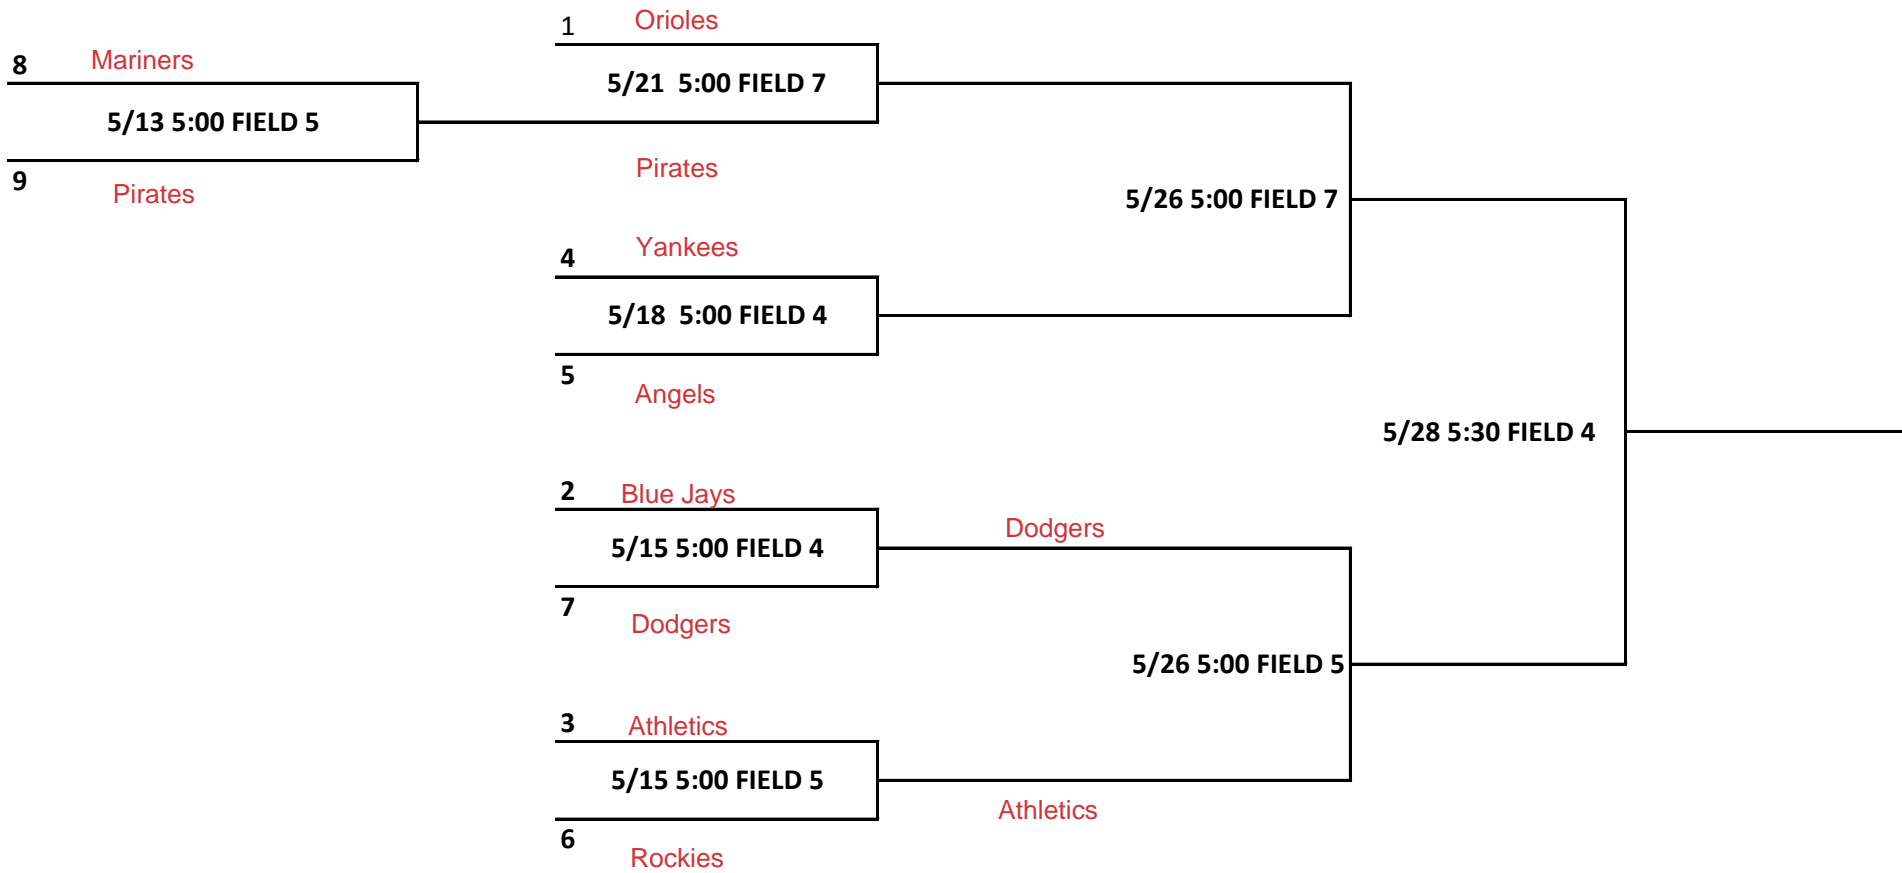

PINTO 7 PLAYOFF BRACKET

BETTER SEED IS HOME TEAM

PINTO 8 PLAYOFF BRACKET

BETTER SEED IS HOME TEAM

MUSTANG PLAYOFF BRACKET

BETTER SEED IS HOME TEAM

BRONCO PLAYOFF BRACKET

BETTER SEED IS HOME TEAM

PONY PLAYOFF BRACKET

8U SOFTBALL PLAYOFF BRACKET

BETTER SEED IS HOME TEAM

10U SOFTBALL PLAYOFF BRACKET

BETTER SEED IS HOME TEAM

12U SOFTBALL PLAYOFF BRACKET

BETTER SEED IS HOME TEAM

14U SOFTBALL PLAYOFF BRACKET