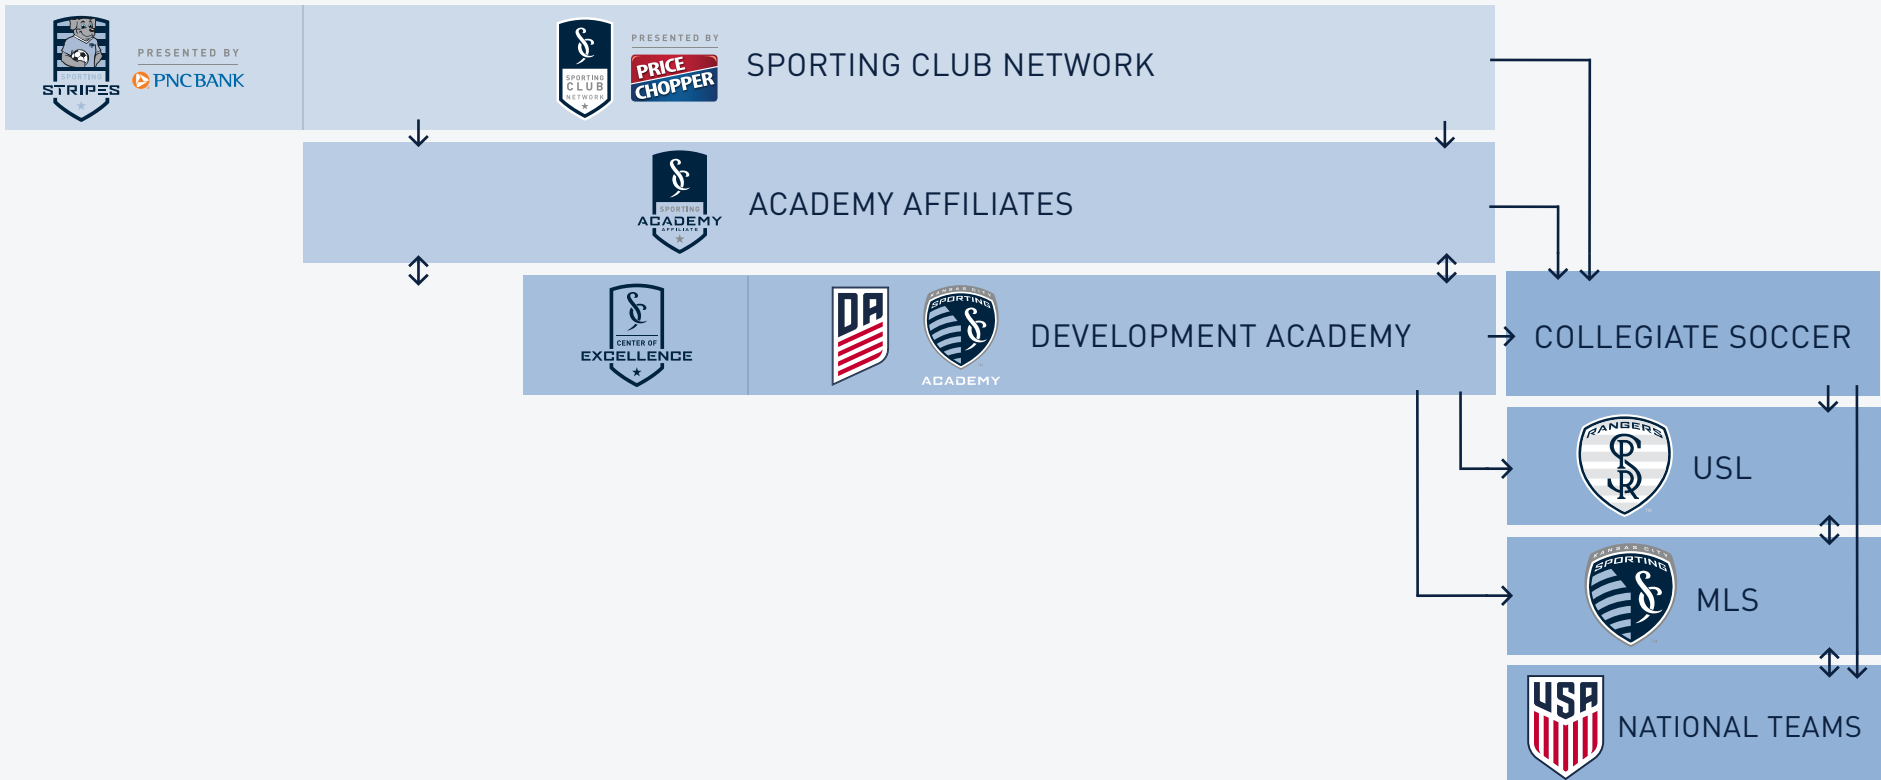

PLAYER DEVELOPMENT PATHWAY

BOYS PATHWAY

EARLY CHILDHOOD [U3-U7]					GRASSROOTS [U8-U12]					FOUNDATION [U13-U15]			PRE-PROFESSIONAL [U16-U19]				COLLEGE/PRO [ADULT]
2	3	4	5	6	7	8	9	10	11	12	13	14	15	16	17	18	18+

SPORTING KC YOUTH PROGRAMS: SUPPLEMENTAL DEVELOPMENT OPPORTUNITIES AVAILABLE FOR U5-U19

MORE INFORMATION: <http://sportingkcyouth.com>