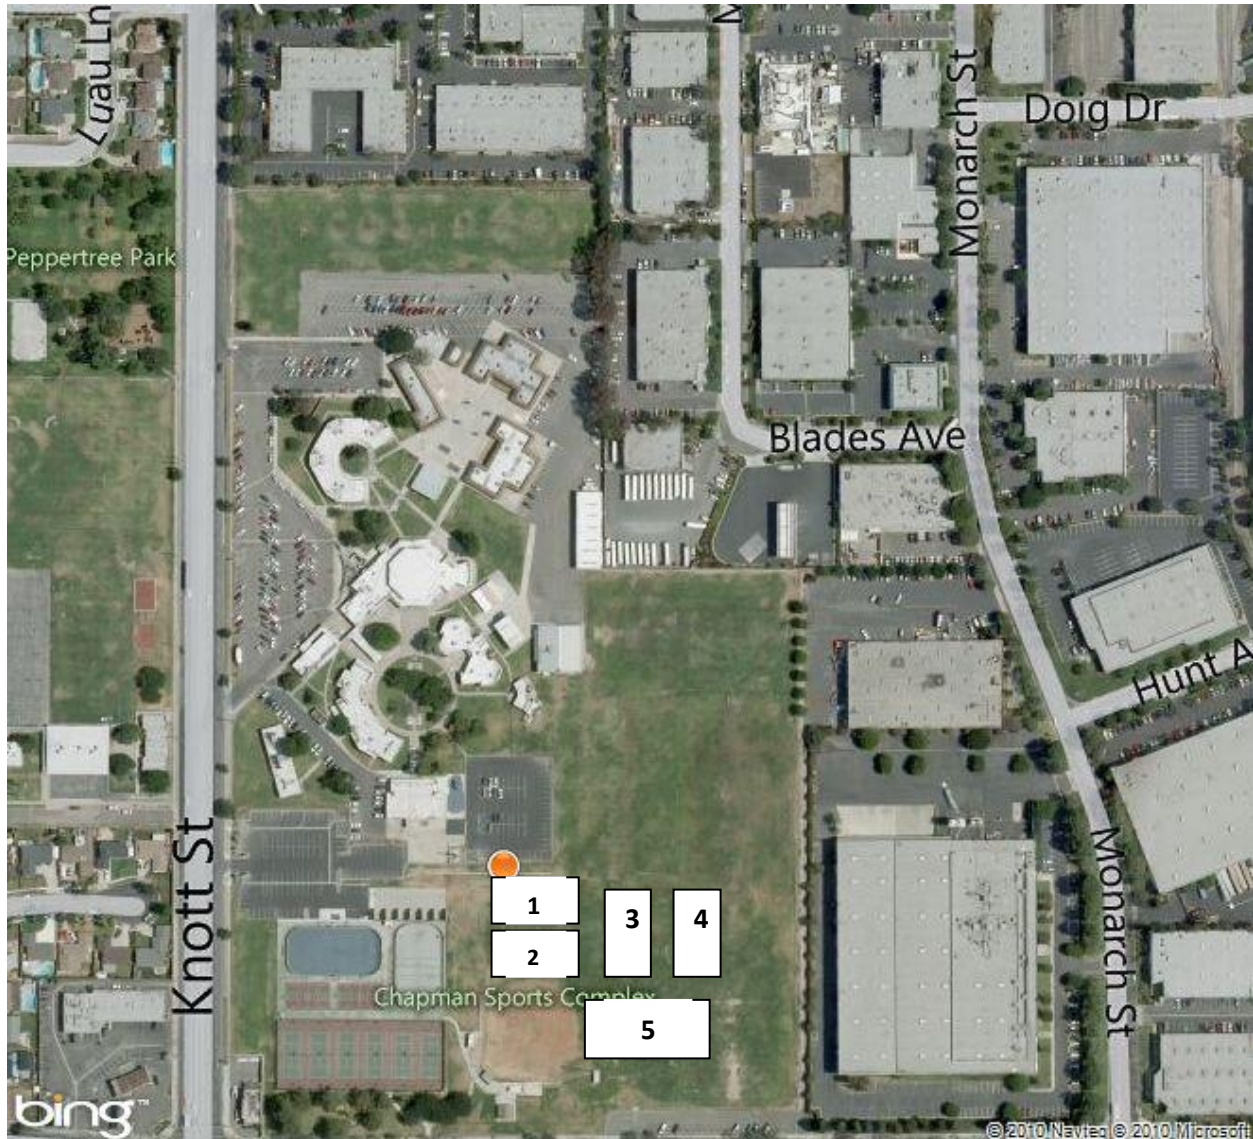

Fall 2018 Field Map

North

Chapman Sports Complex

11852 Knott St
Garden Grove CA, 92841
(Chapman Ave/Knott St)

**The home team is on the West side for Fields 3 and 4;
And on the South side for Fields 1, 2, & 5.**