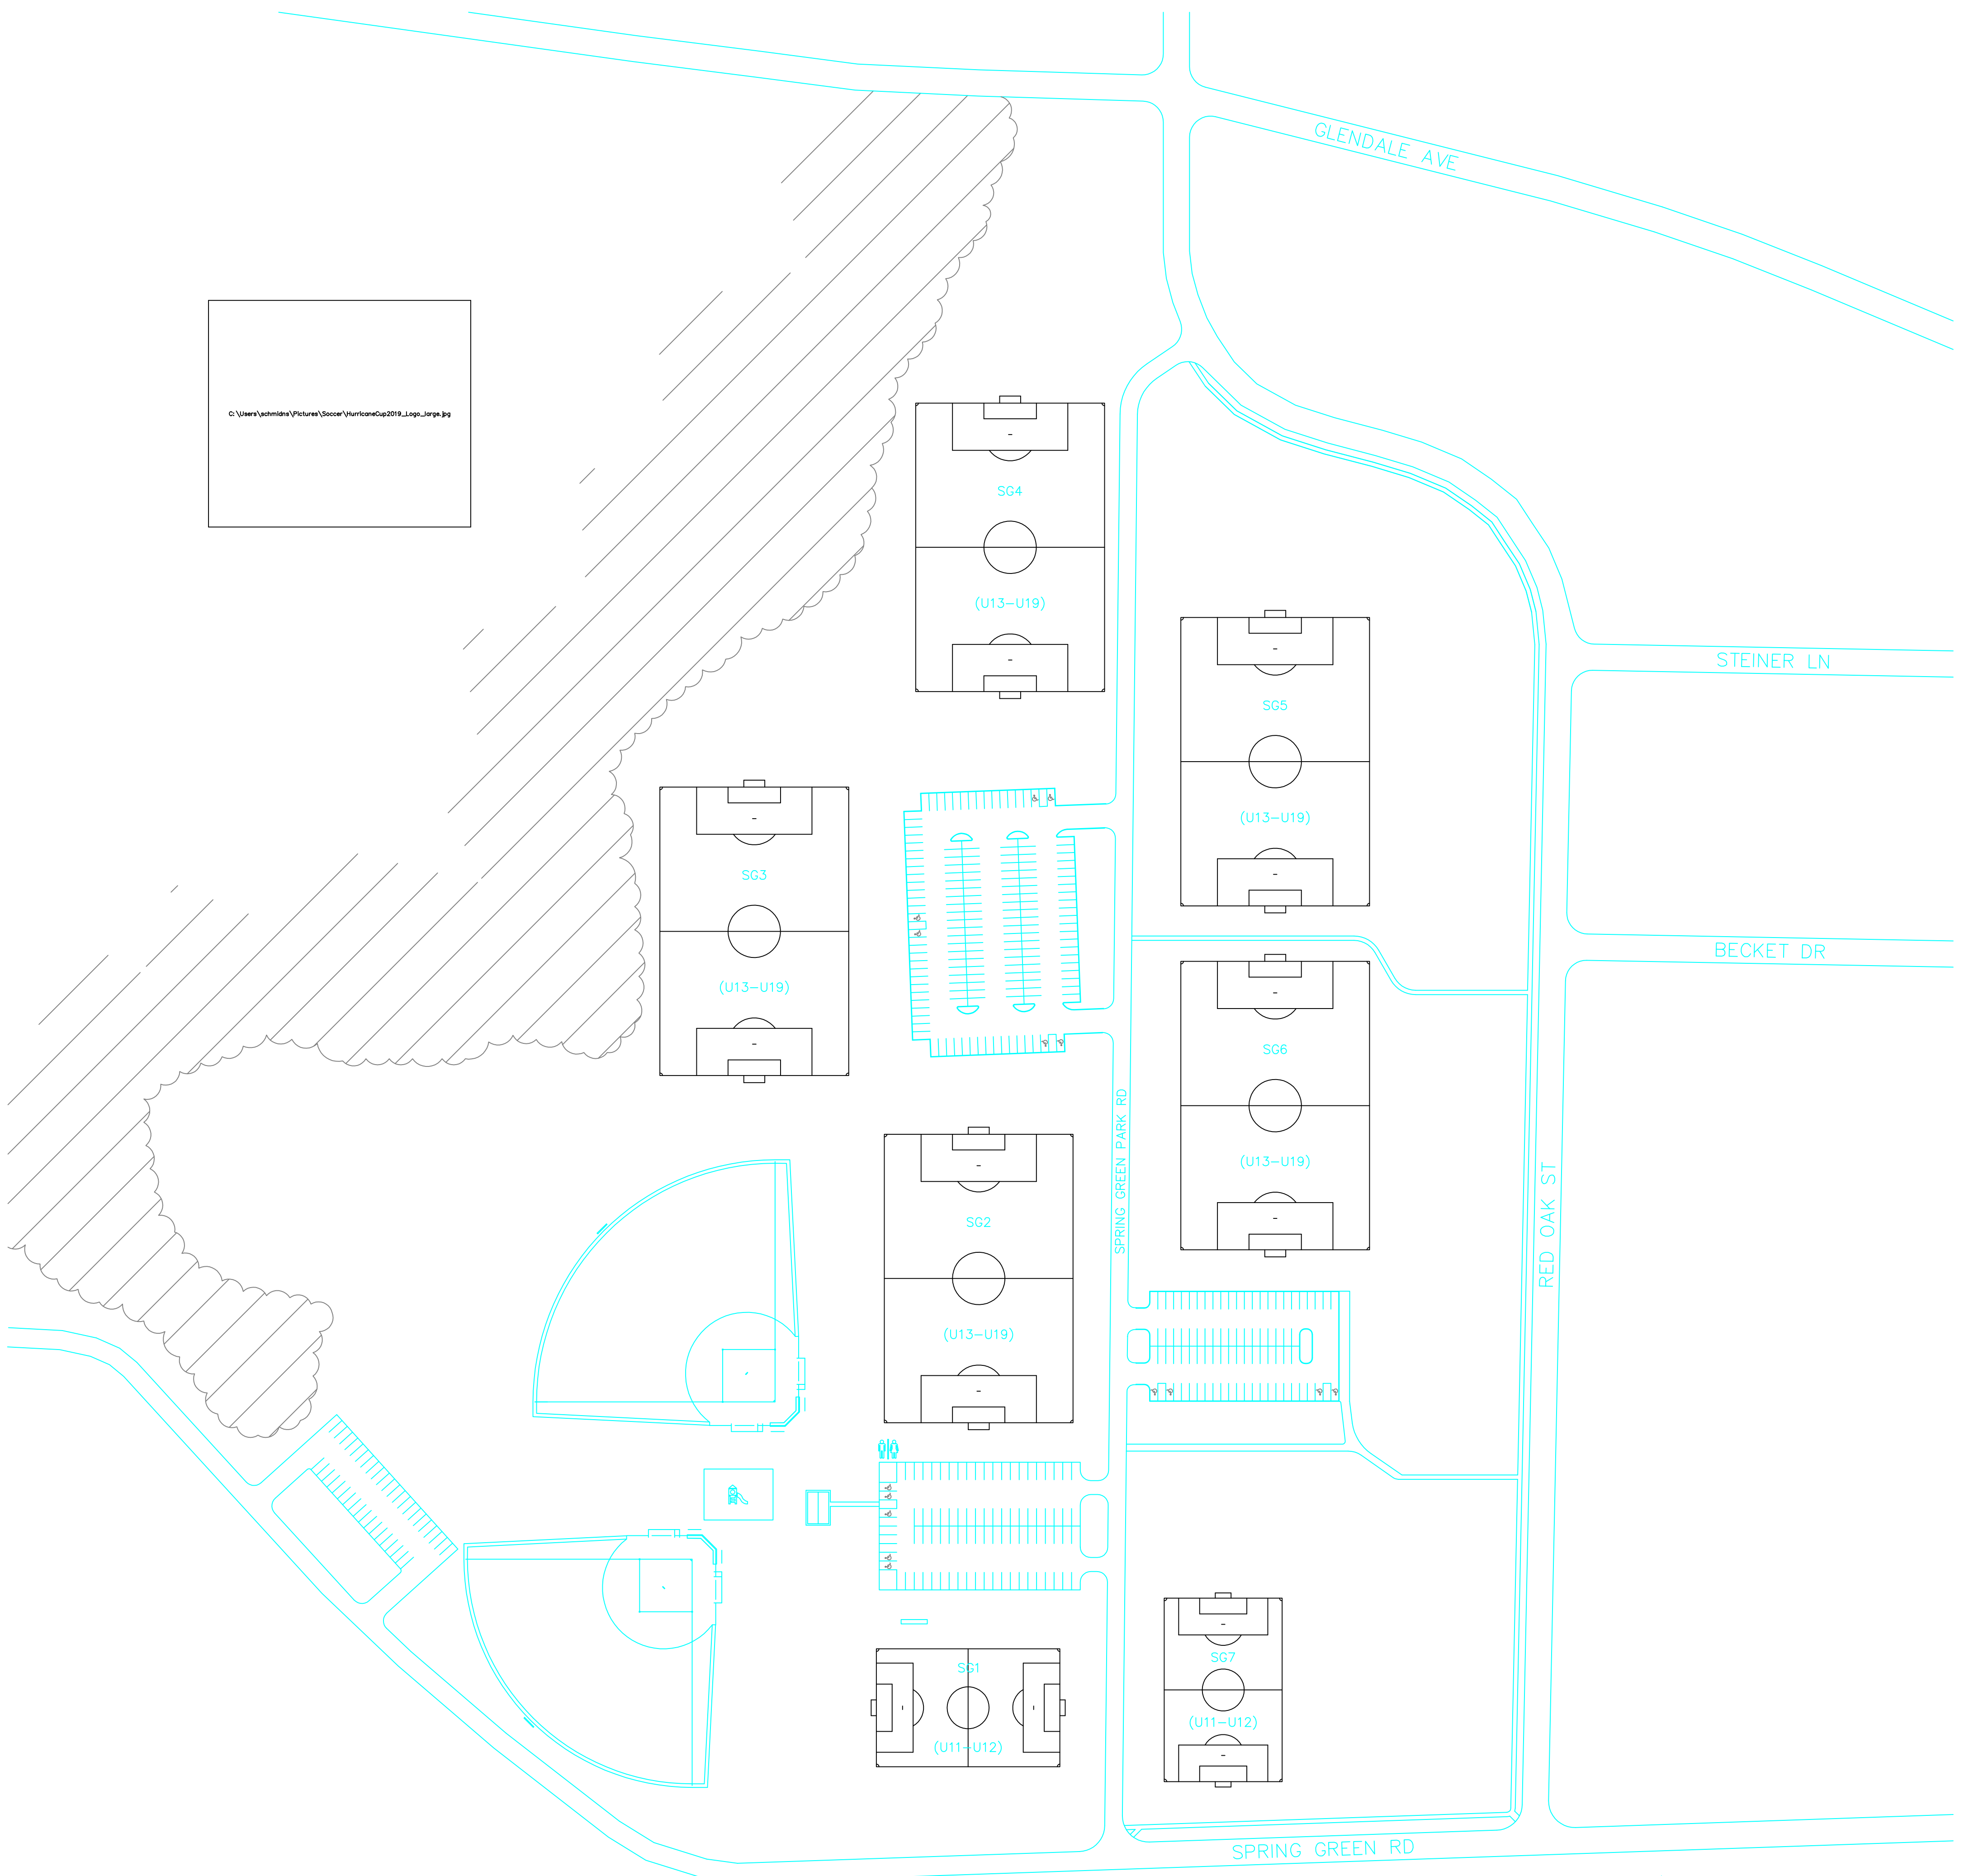

©:Users\achandra\Picture\USoccer\HurricaneCup2019_Logo_Large.jpg

- ☆ REGISTRATION / INFORMATION
- 🏥 MEDICAL STAFF
- 👮 REFEREES
- 🚻 RESTROOMS
- 🍷 CONCESSIONS
- 🍽️ FOOD VENDORS
- 👕 APPAREL VENDORS
- 🏆 AWARDS
- 🎡 PLAYGROUND

Spring Green Park

3640 Spring Green Road, Green Bay, WI 54313