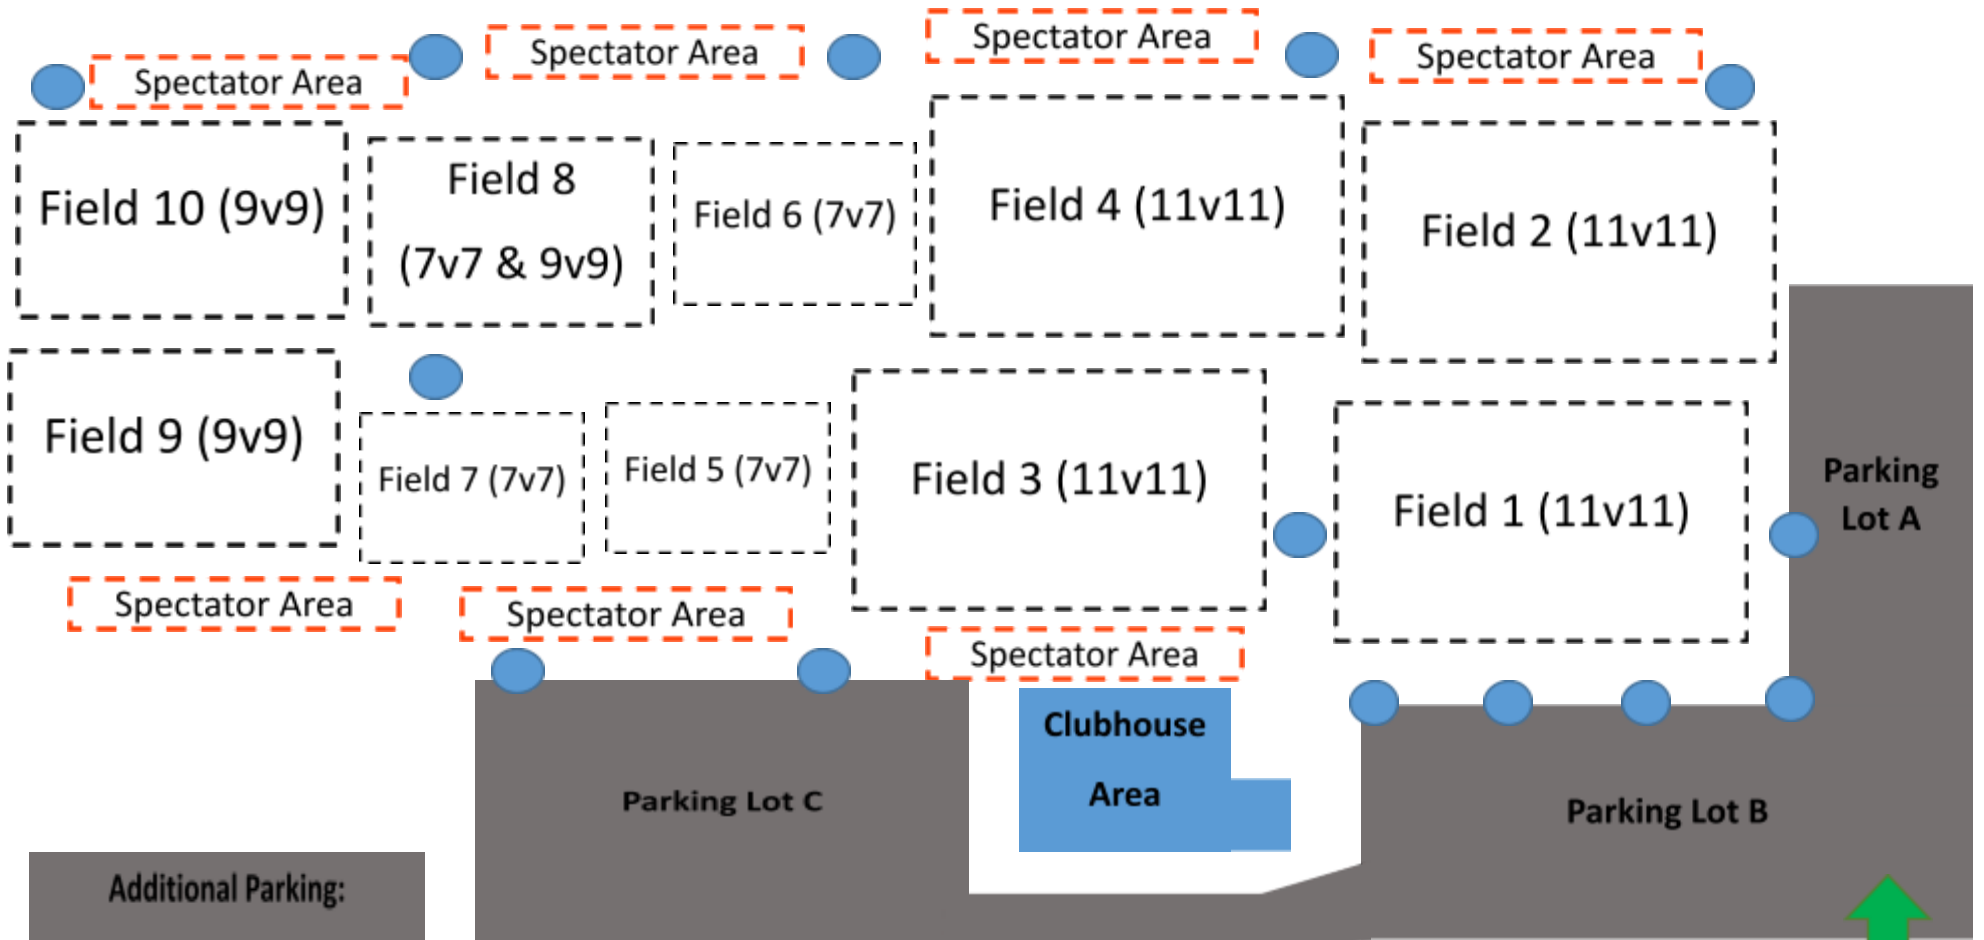

NRSA FDC 2025 FIELD MAP

Additional Parking:
Continue 0.25 miles up
Willow Grove Rd
Make a Left at the Traffic
Light