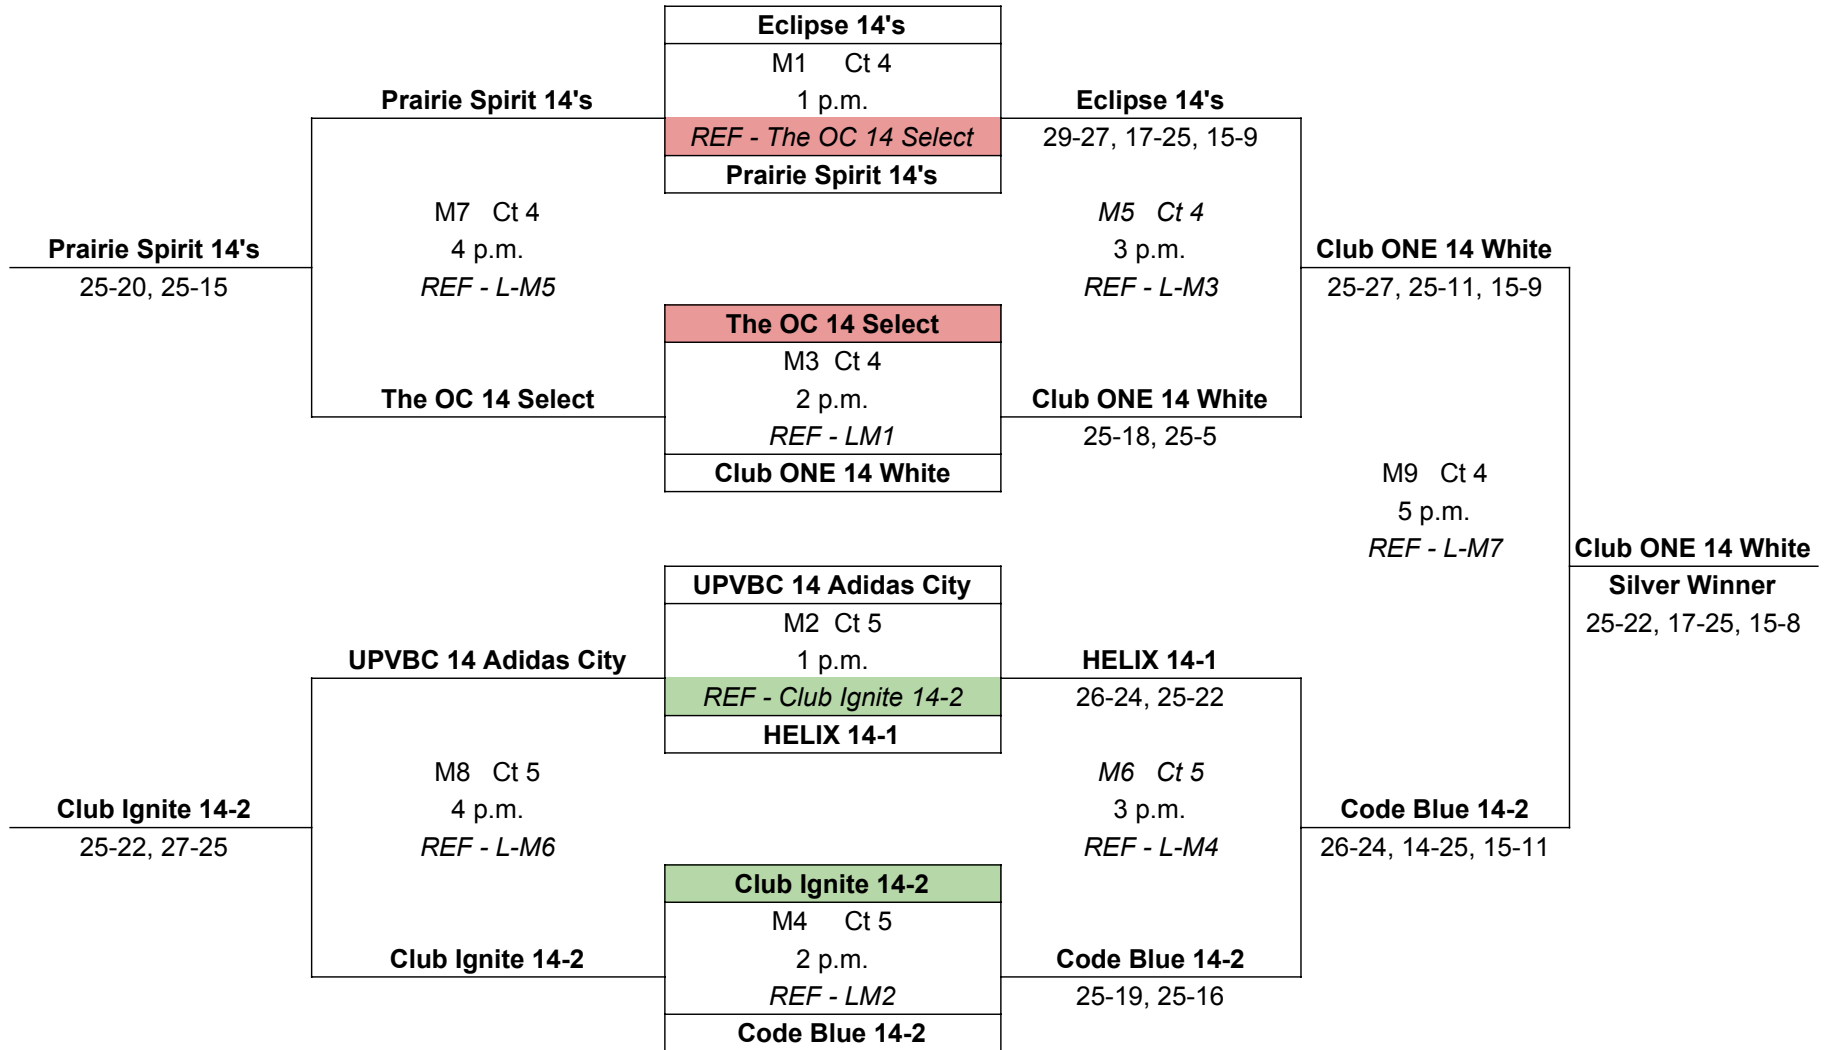

14's Silver Bracket - Titan Courts 3 & 4 1 p.m. Start

8 Teams

UPDATED WITH CORRECTED COURT NUMBERS 1/27/19

Losing team typically Refs next match

Means Ref match before yours