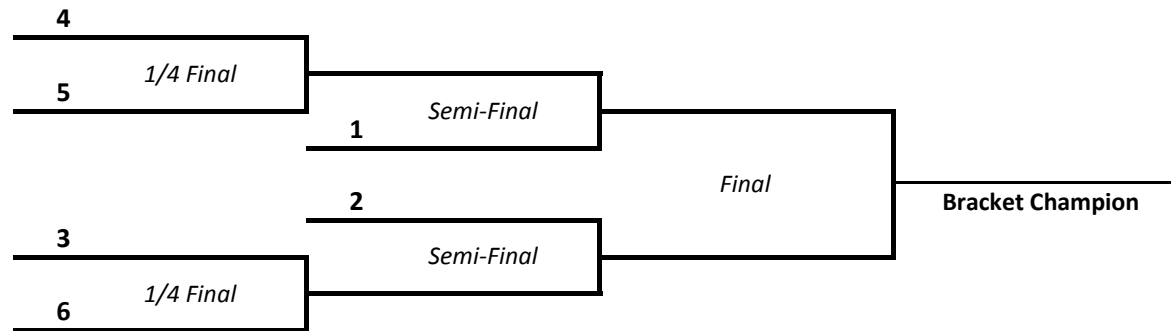

	AA - Court 1	BB - Court 2	CC - Court 3	DD - Court 4	EE - Court 5	FF - Court 6
1	A1	B1	C1	A3	B3	C3
2	F1	E1	D1	F3	E3	D3
3	C2	A2	B2	C4	A4	B4
4	D2	F2	E2	D4	F4	E4

Afternoon Pool Schedule

	Play teams	Work Team	
1:00 PM	1 v 4	3 (4 serves & warms up 1st)	There will be NO TIEBREAKER GAMES! All ties will be broken Head to Head, (Record and points), and Point Ratio in pool. ** 2 - 21 point sets (2 sets to 25 points starting at 4-4) ** There MAY be a 15pt tiebreaker if a team will be eliminated <u>AND</u> time permits. This will be at the discretion of the Tournament Director on a case-by-case basis.
1:50 PM	2 v 3	1 (2 serves & warms up 1st)	
2:40 PM	1 v 3	4 (1 serves & warms up 1st)	
3:30 PM	2 v 4	3 (2 serves & warms up 1st)	
4:20 PM	1 v 2	4 (1 serves & warms up 1st)	
5:10 PM	3 v 4	2 (3 serves & warms up 1st)	

PLAYOFF BRACKETS

Playoff Brackets

3 Brackets

6 teams each

Gold
AA1
AA2
BB1
BB2
CC1
CC2

Silver
AA3
AA4
BB3
BB4
CC3
CC4

Bronze
DD1
DD2
EE1
EE2
FF1
FF2

Seeds

Seeds		
1	Top 1st	from AA-CC
2	2nd 1st	from AA-CC
3	3rd 1st	from AA-CC
4	Top 2nd	from AA-CC
5	2nd 2nd	from AA-CC
6	3rd 2nd	from AA-CC

1	Top 3rd	from AA-CC
2	2nd 3rd	from AA-CC
3	3rd 3rd	from AA-CC
4	Top 4th	from AA-CC
5	2nd 4th	from AA-CC
6	3rd 4th	from AA-CC

1	Top 1st	from DD-FF
2	2nd 1st	from DD-FF
3	3rd 1st	from DD-FF
4	Top 2nd	from DD-FF
5	2nd 2nd	from DD-FF
6	3rd 2nd	from DD-FF

1 - 25 point set for 1/4, semi, and final

Max of 3 playoff sets

Max total 15 sets for the day